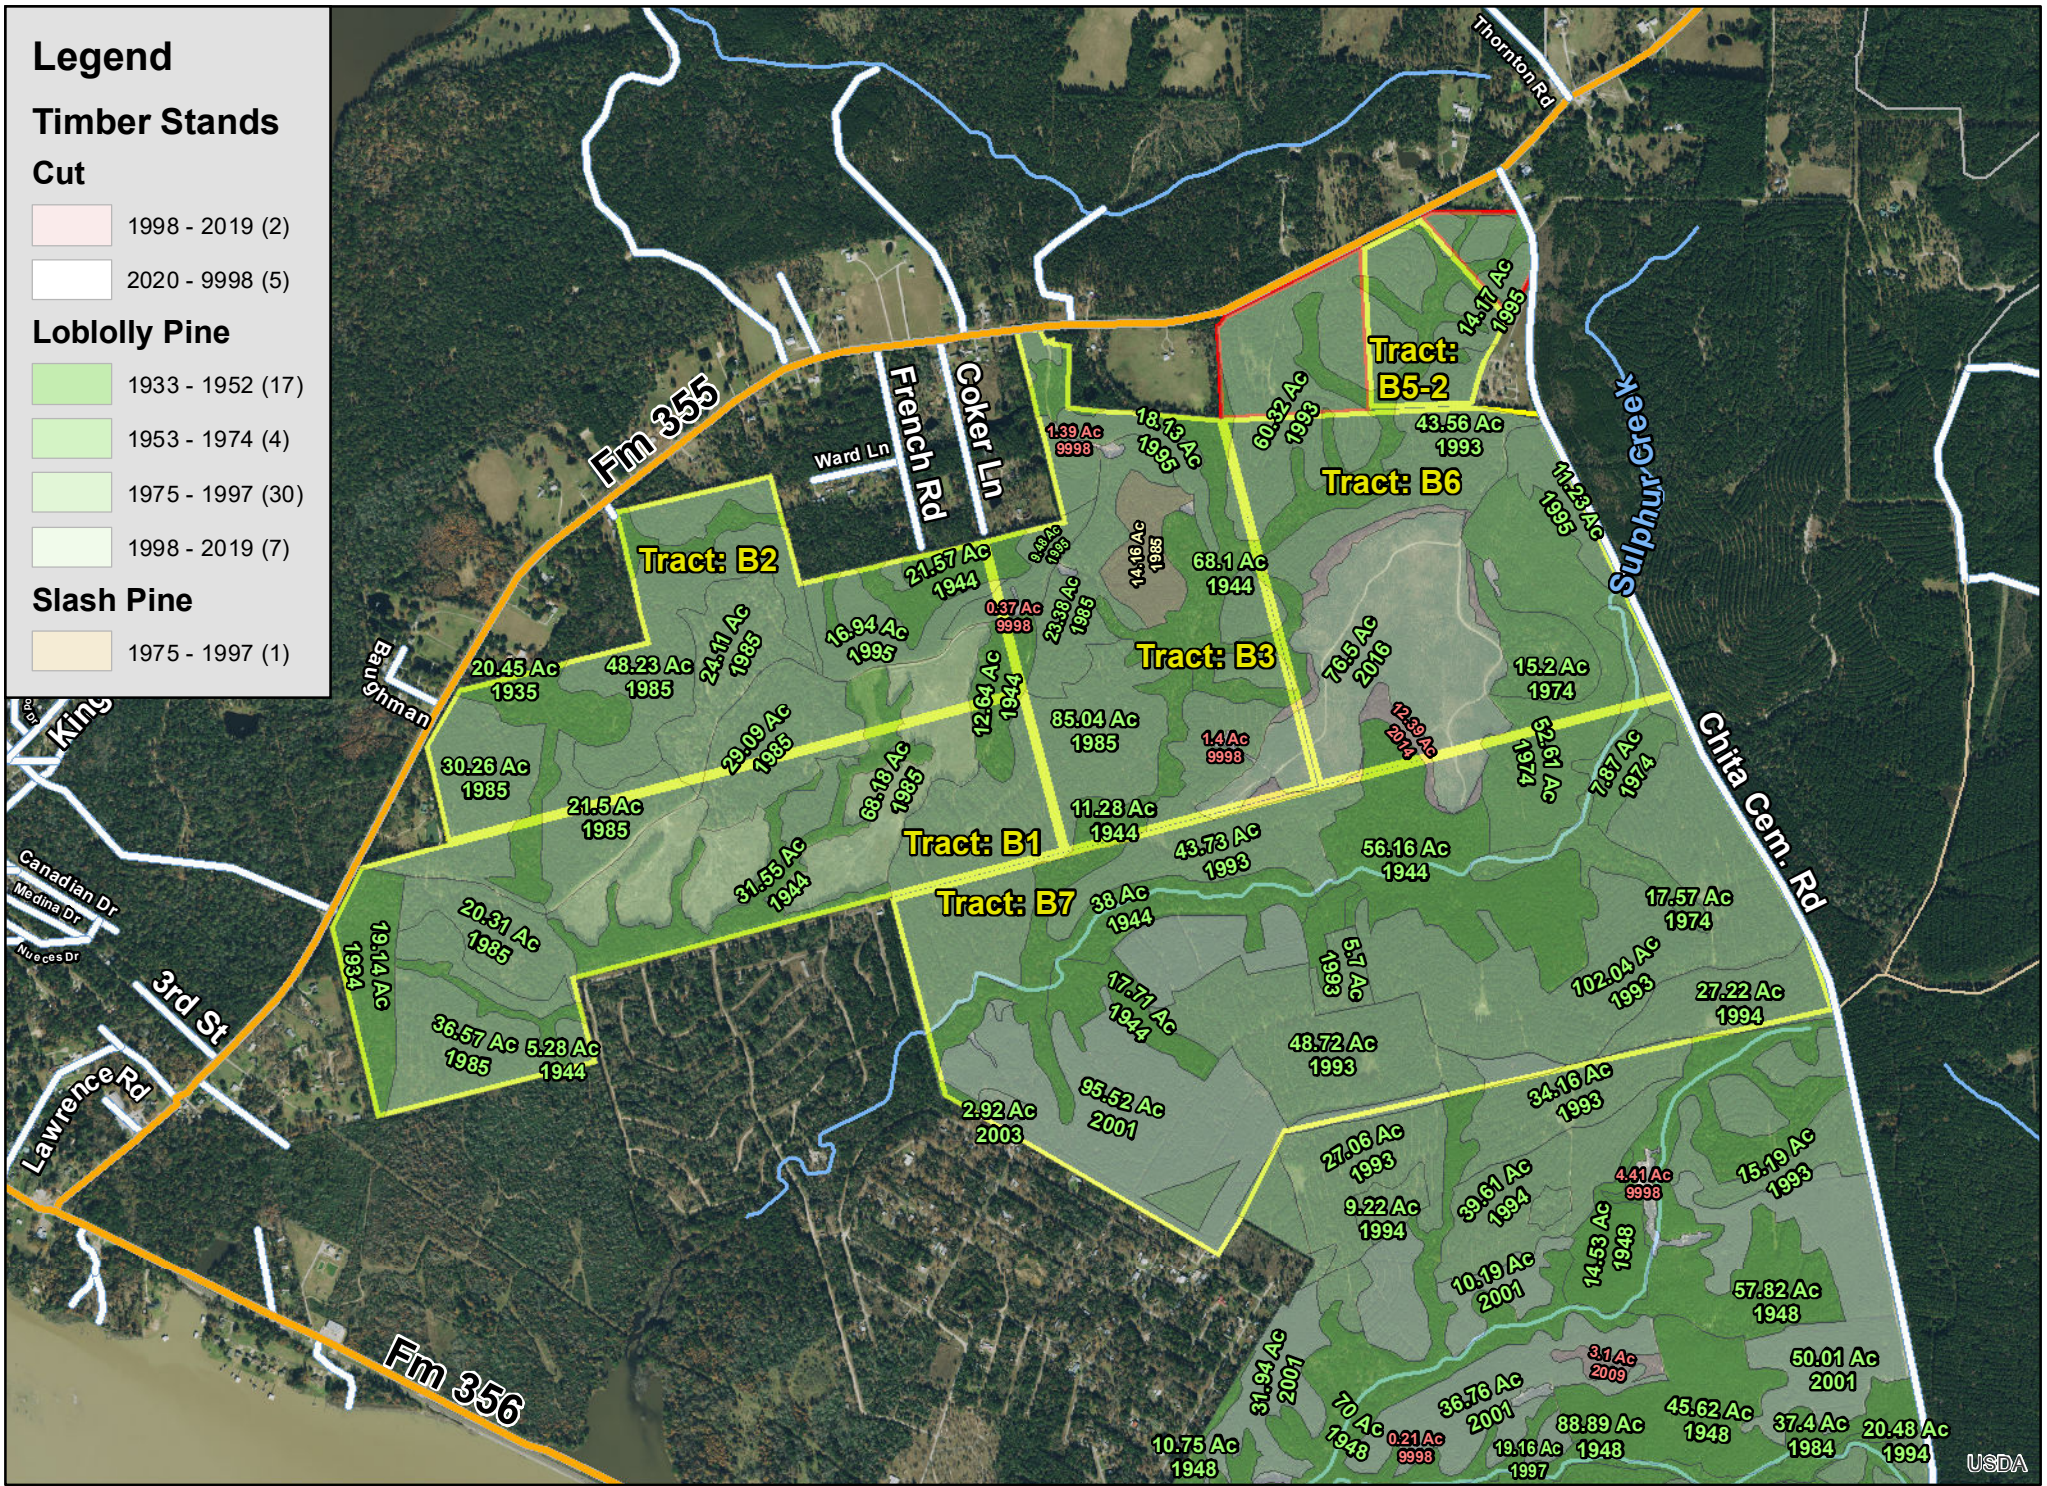

# Legend

### Cut

- 1998 - 2019 (2)
- 2020 - 9998 (5)

### Loblolly Pine

- 1933 - 1952 (17)
- 1953 - 1974 (4)
- 1975 - 1997 (30)
- 1998 - 2019 (7)

### Slash Pine

- 1975 - 1997 (1)

Brushy Creek | Trinity, Trinity Co., TX

For illustration purposes only.

USDA