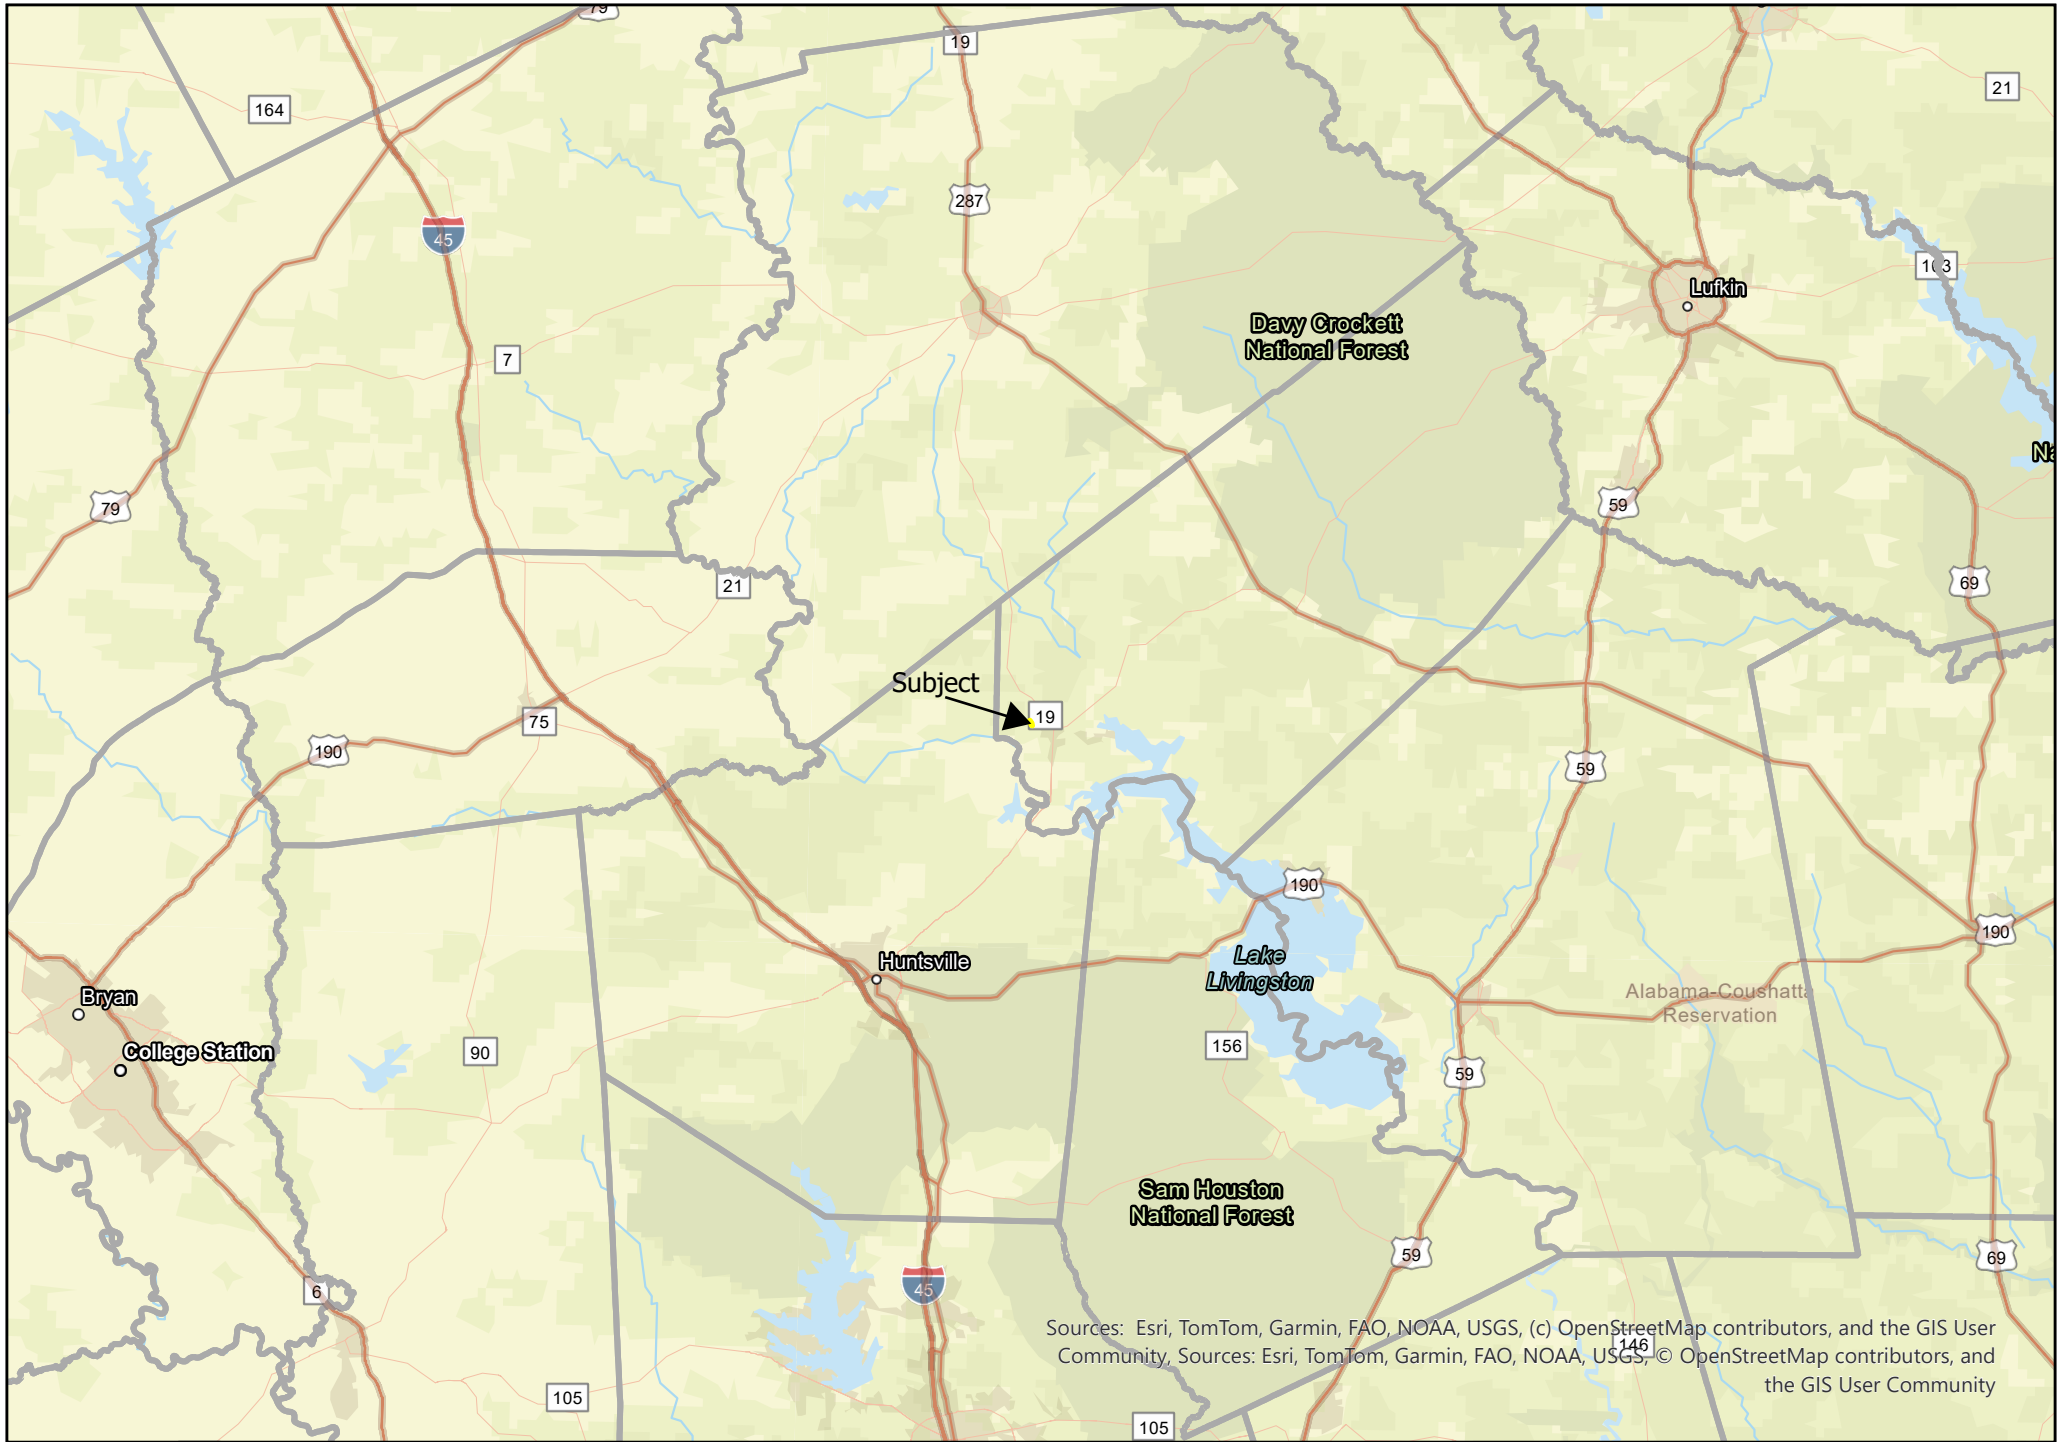

0 0.03 0.05 0.1 Miles

13 Acres | 1490 FM 230 | Trinity County, Texas

For Illustration Purposes Only

Sources: Esri, TomTom, Garmin, FAO, NOAA, USGS, (c) OpenStreetMap contributors, and the GIS User Community, Sources: Esri, TomTom, Garmin, FAO, NOAA, USGS, (c) OpenStreetMap contributors, and the GIS User Community

13 Acres | 1490 FM 230 | Trinity County, Texas

For Illustration Purposes Only

Sources: Esri, TomTom, Garmin, FAO, NOAA, USGS, (c) OpenStreetMap contributors, and the GIS User Community, Sources: Esri, TomTom, Garmin, FAO, NOAA, USGS, (c) OpenStreetMap contributors, and the GIS User Community

13 Acres | 1490 FM 230 | Trinity County, Texas

For Illustration Purposes Only