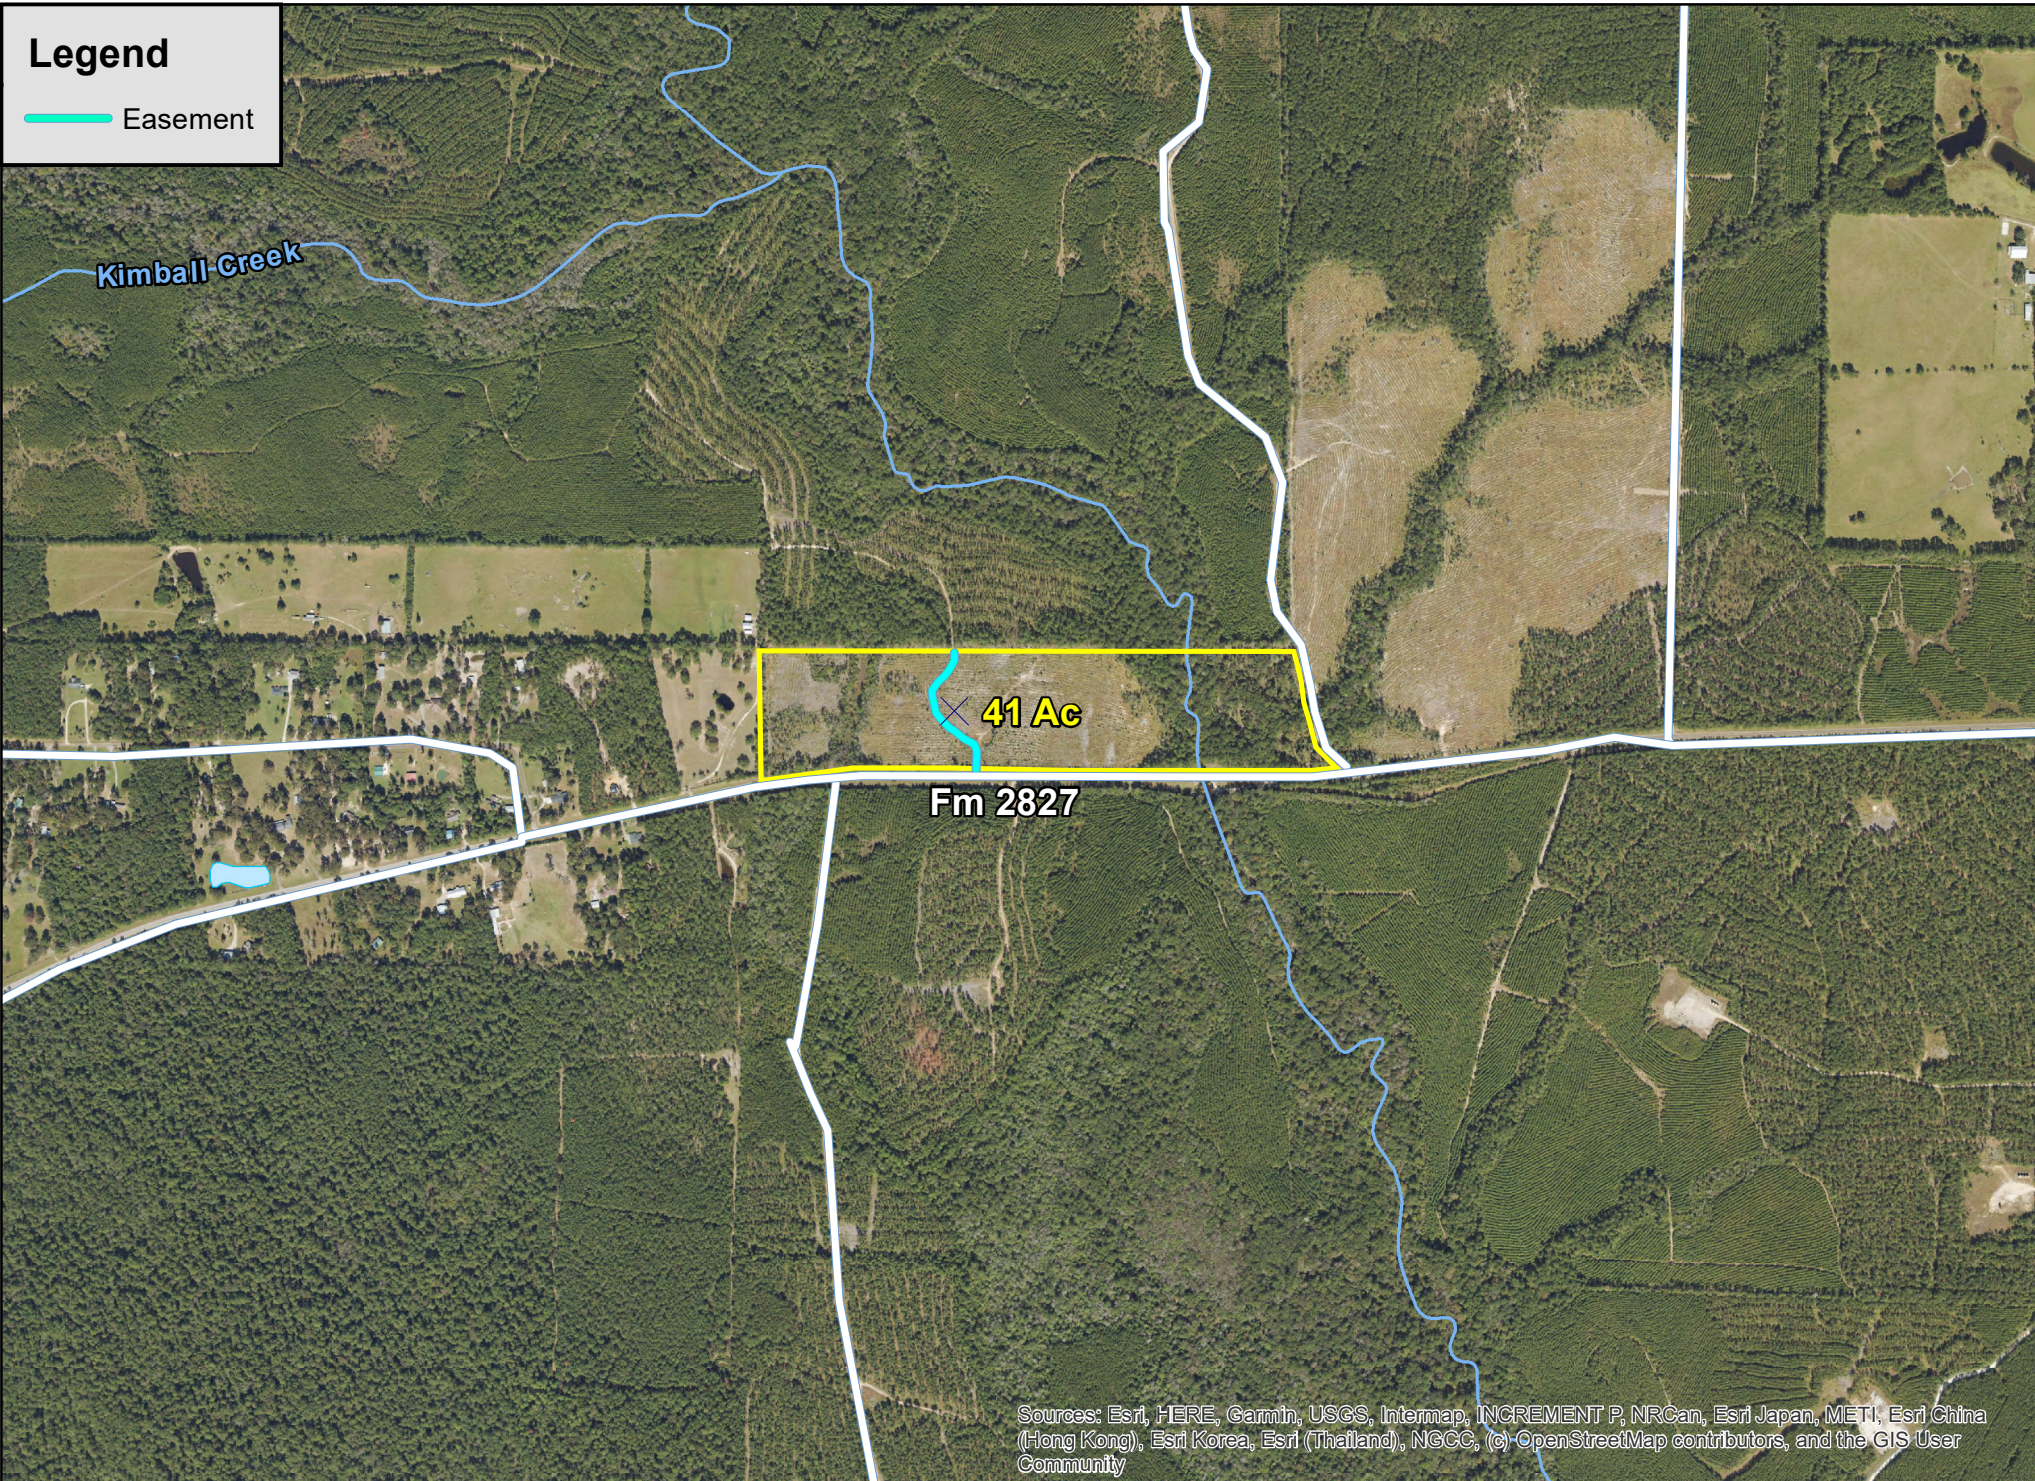

Legend

 Easement

Sources: Esri, HERE, Garmin, USGS, Intermap, INCREMENT P, NRCan, Esri Japan, METI, Esri China (Hong Kong), Esri Korea, Esri (Thailand), NGCC, (c) OpenStreetMap contributors, and the GIS User Community

41 Acres | FM 2827 | Tyler Co., Texas

AA6241 - For illustration purposes only.