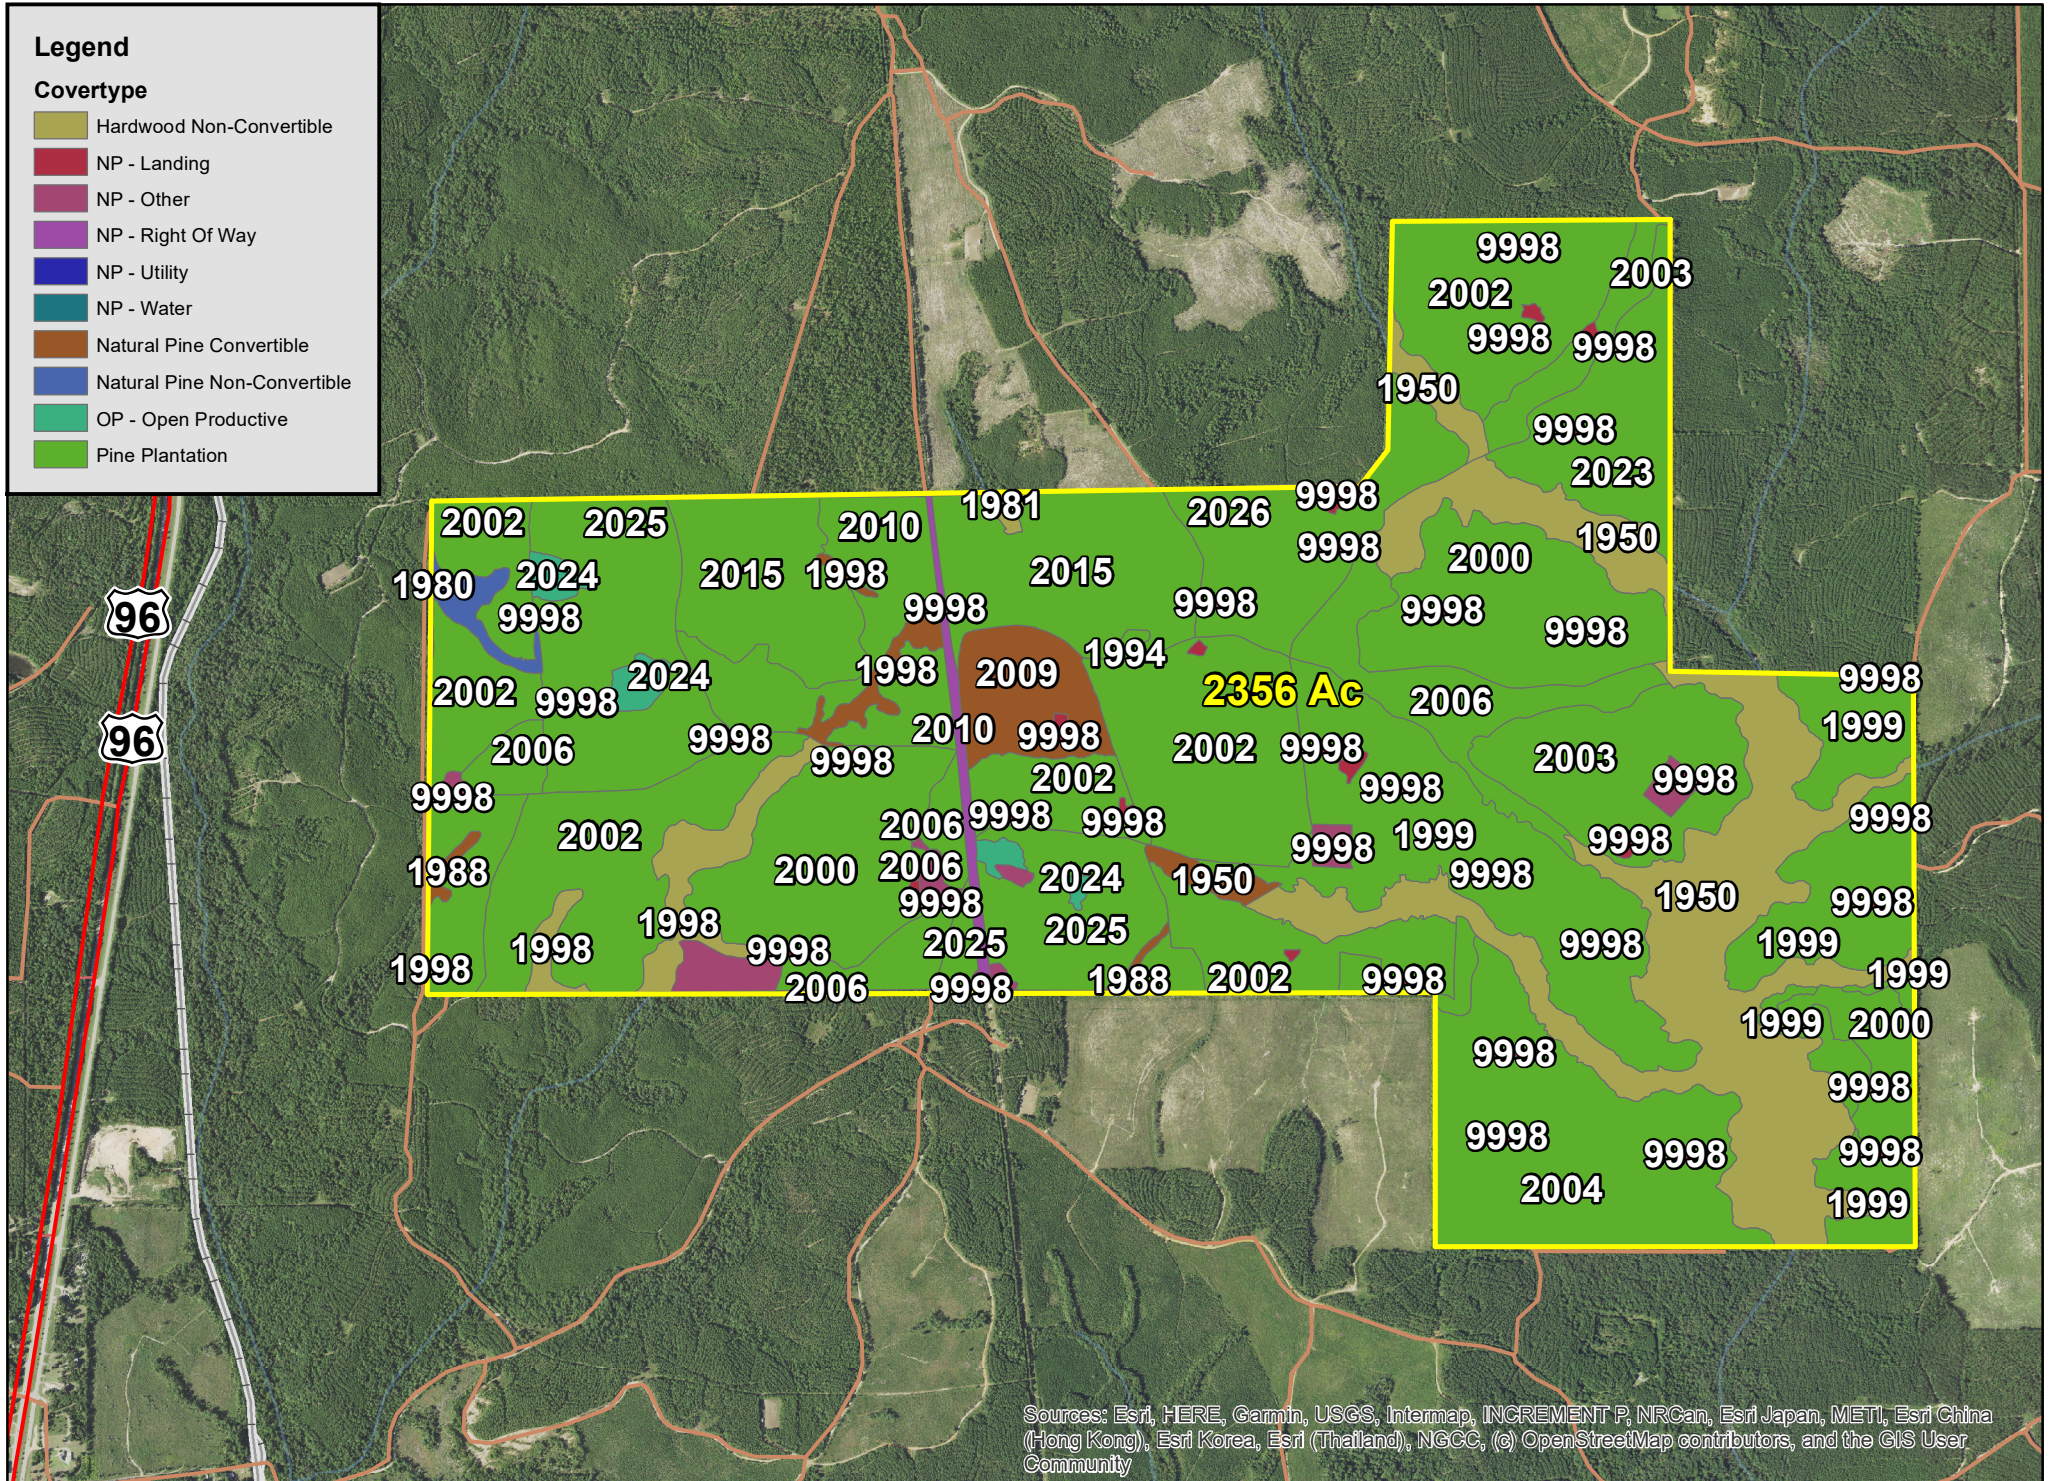

Legend

Covertypes

- Hardwood Non-Convertible
- NP - Landing
- NP - Other
- NP - Right Of Way
- NP - Utility
- NP - Water
- Natural Pine Convertible
- Natural Pine Non-Convertible
- OP - Open Productive
- Pine Plantation

2356 Ac

Sources: Esri, HERE, Garmin, USGS, Intermap, INCREMENT P, NRCan, Esri Japan, METI, Esri China (Hong Kong), Esri Korea, Esri (Thailand), NGCC, (c) OpenStreetMap contributors, and the GIS User Community

2,356 Acres | Jasper Co., Texas

For illustration purposes only.