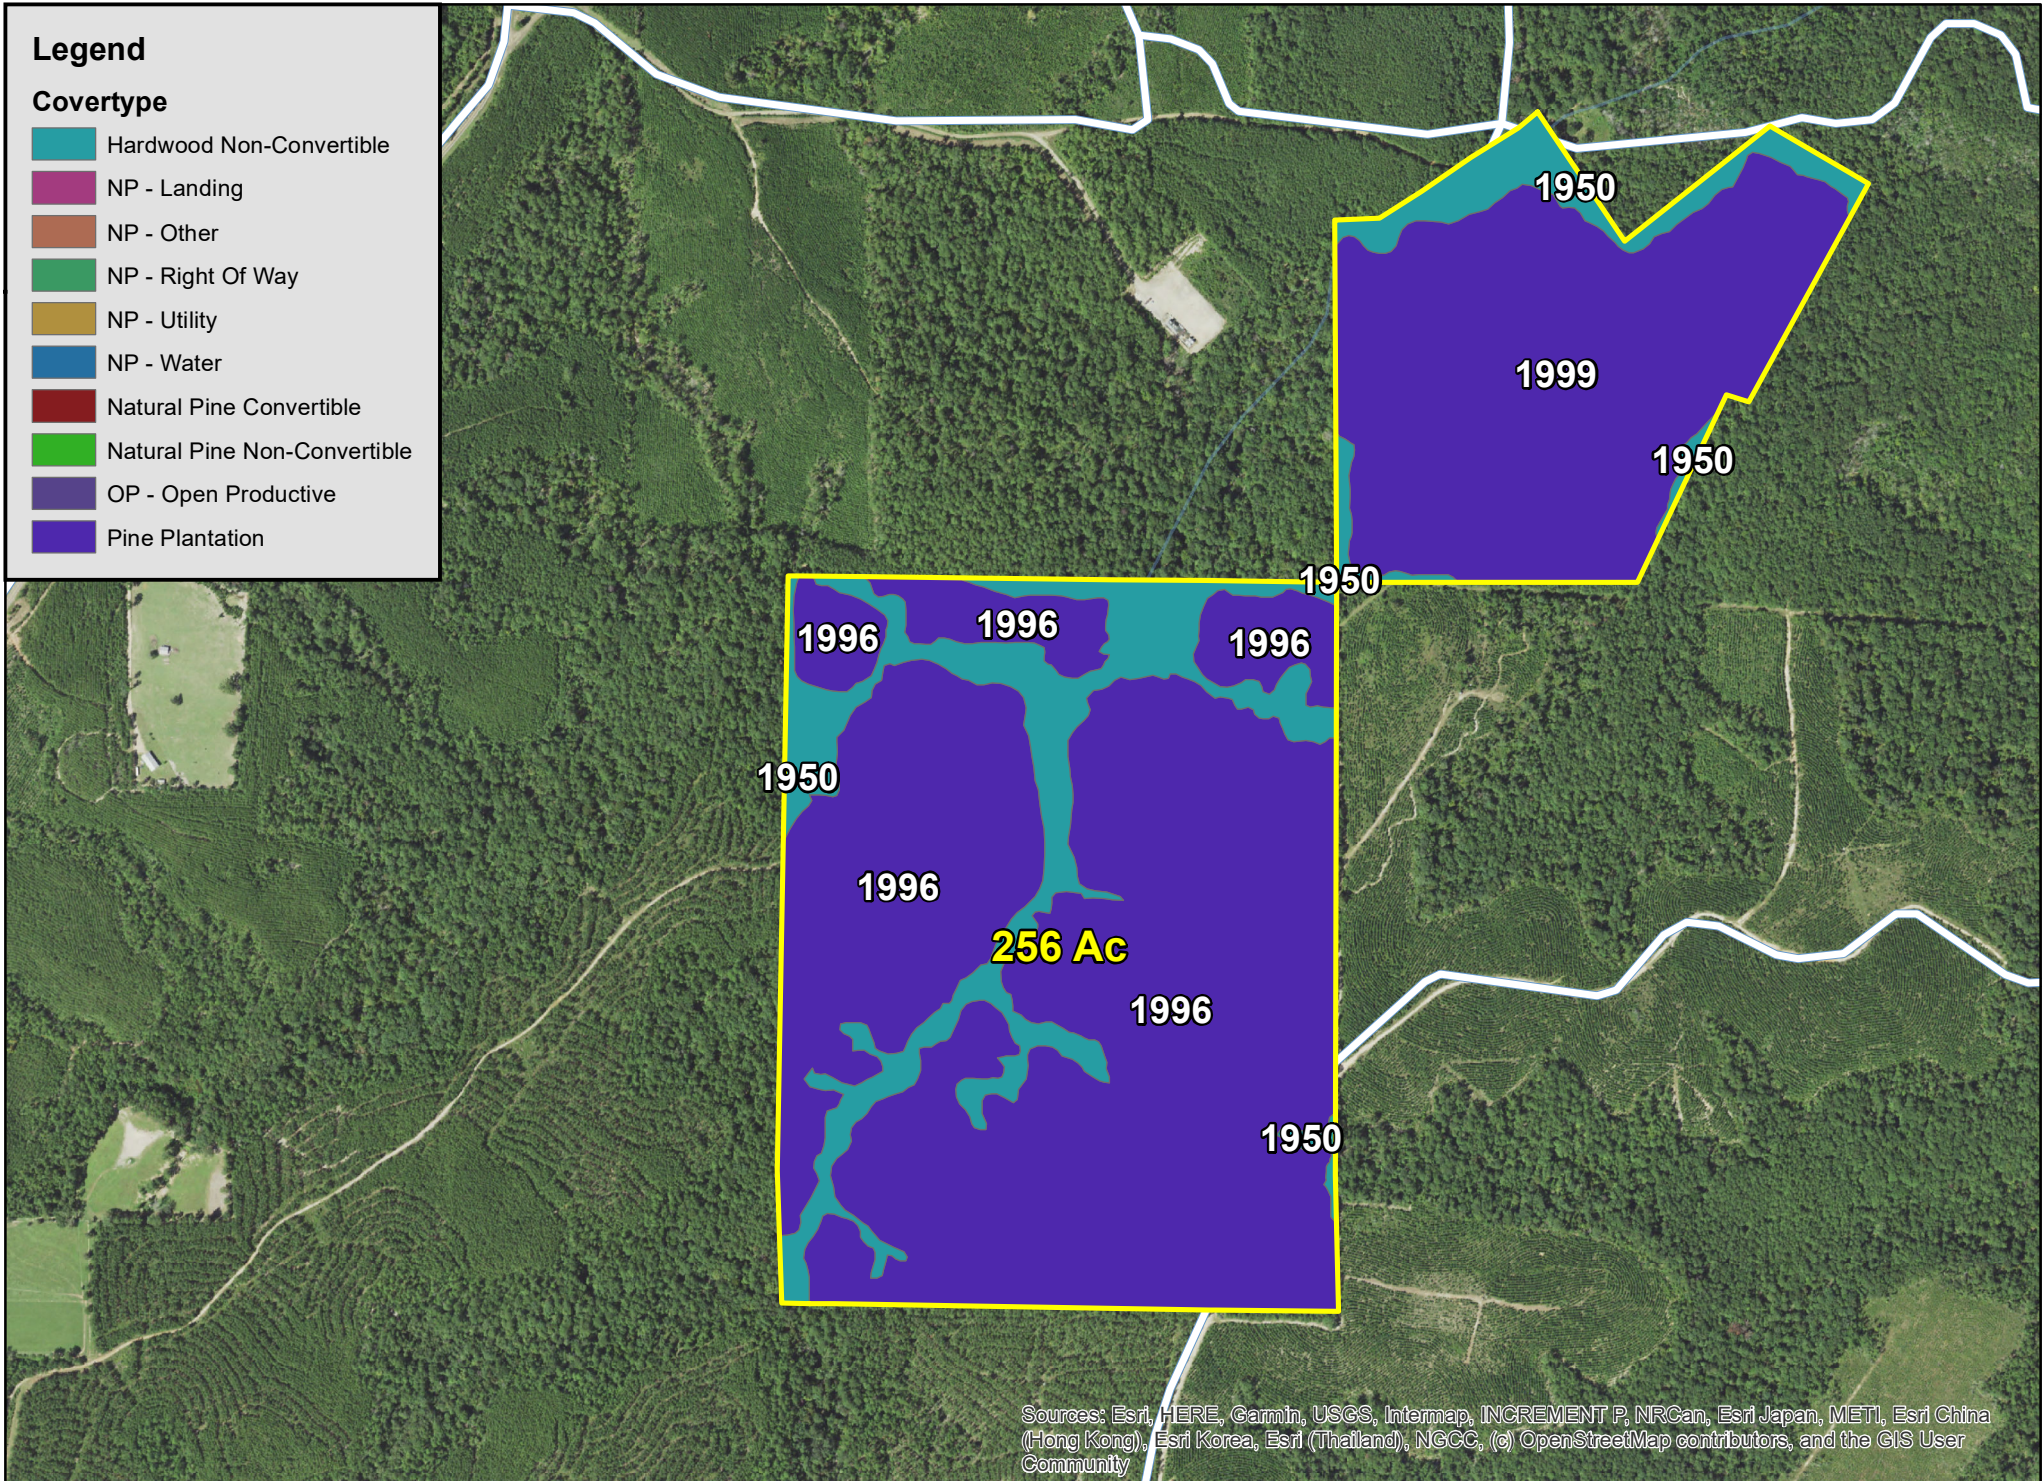

Legend

Covertypes

- Hardwood Non-Convertible
- NP - Landing
- NP - Other
- NP - Right Of Way
- NP - Utility
- NP - Water
- Natural Pine Convertible
- Natural Pine Non-Convertible
- OP - Open Productive
- Pine Plantation

256 Acres | Off FM 1414 | Newton Co., Texas

For illustration purposes only.