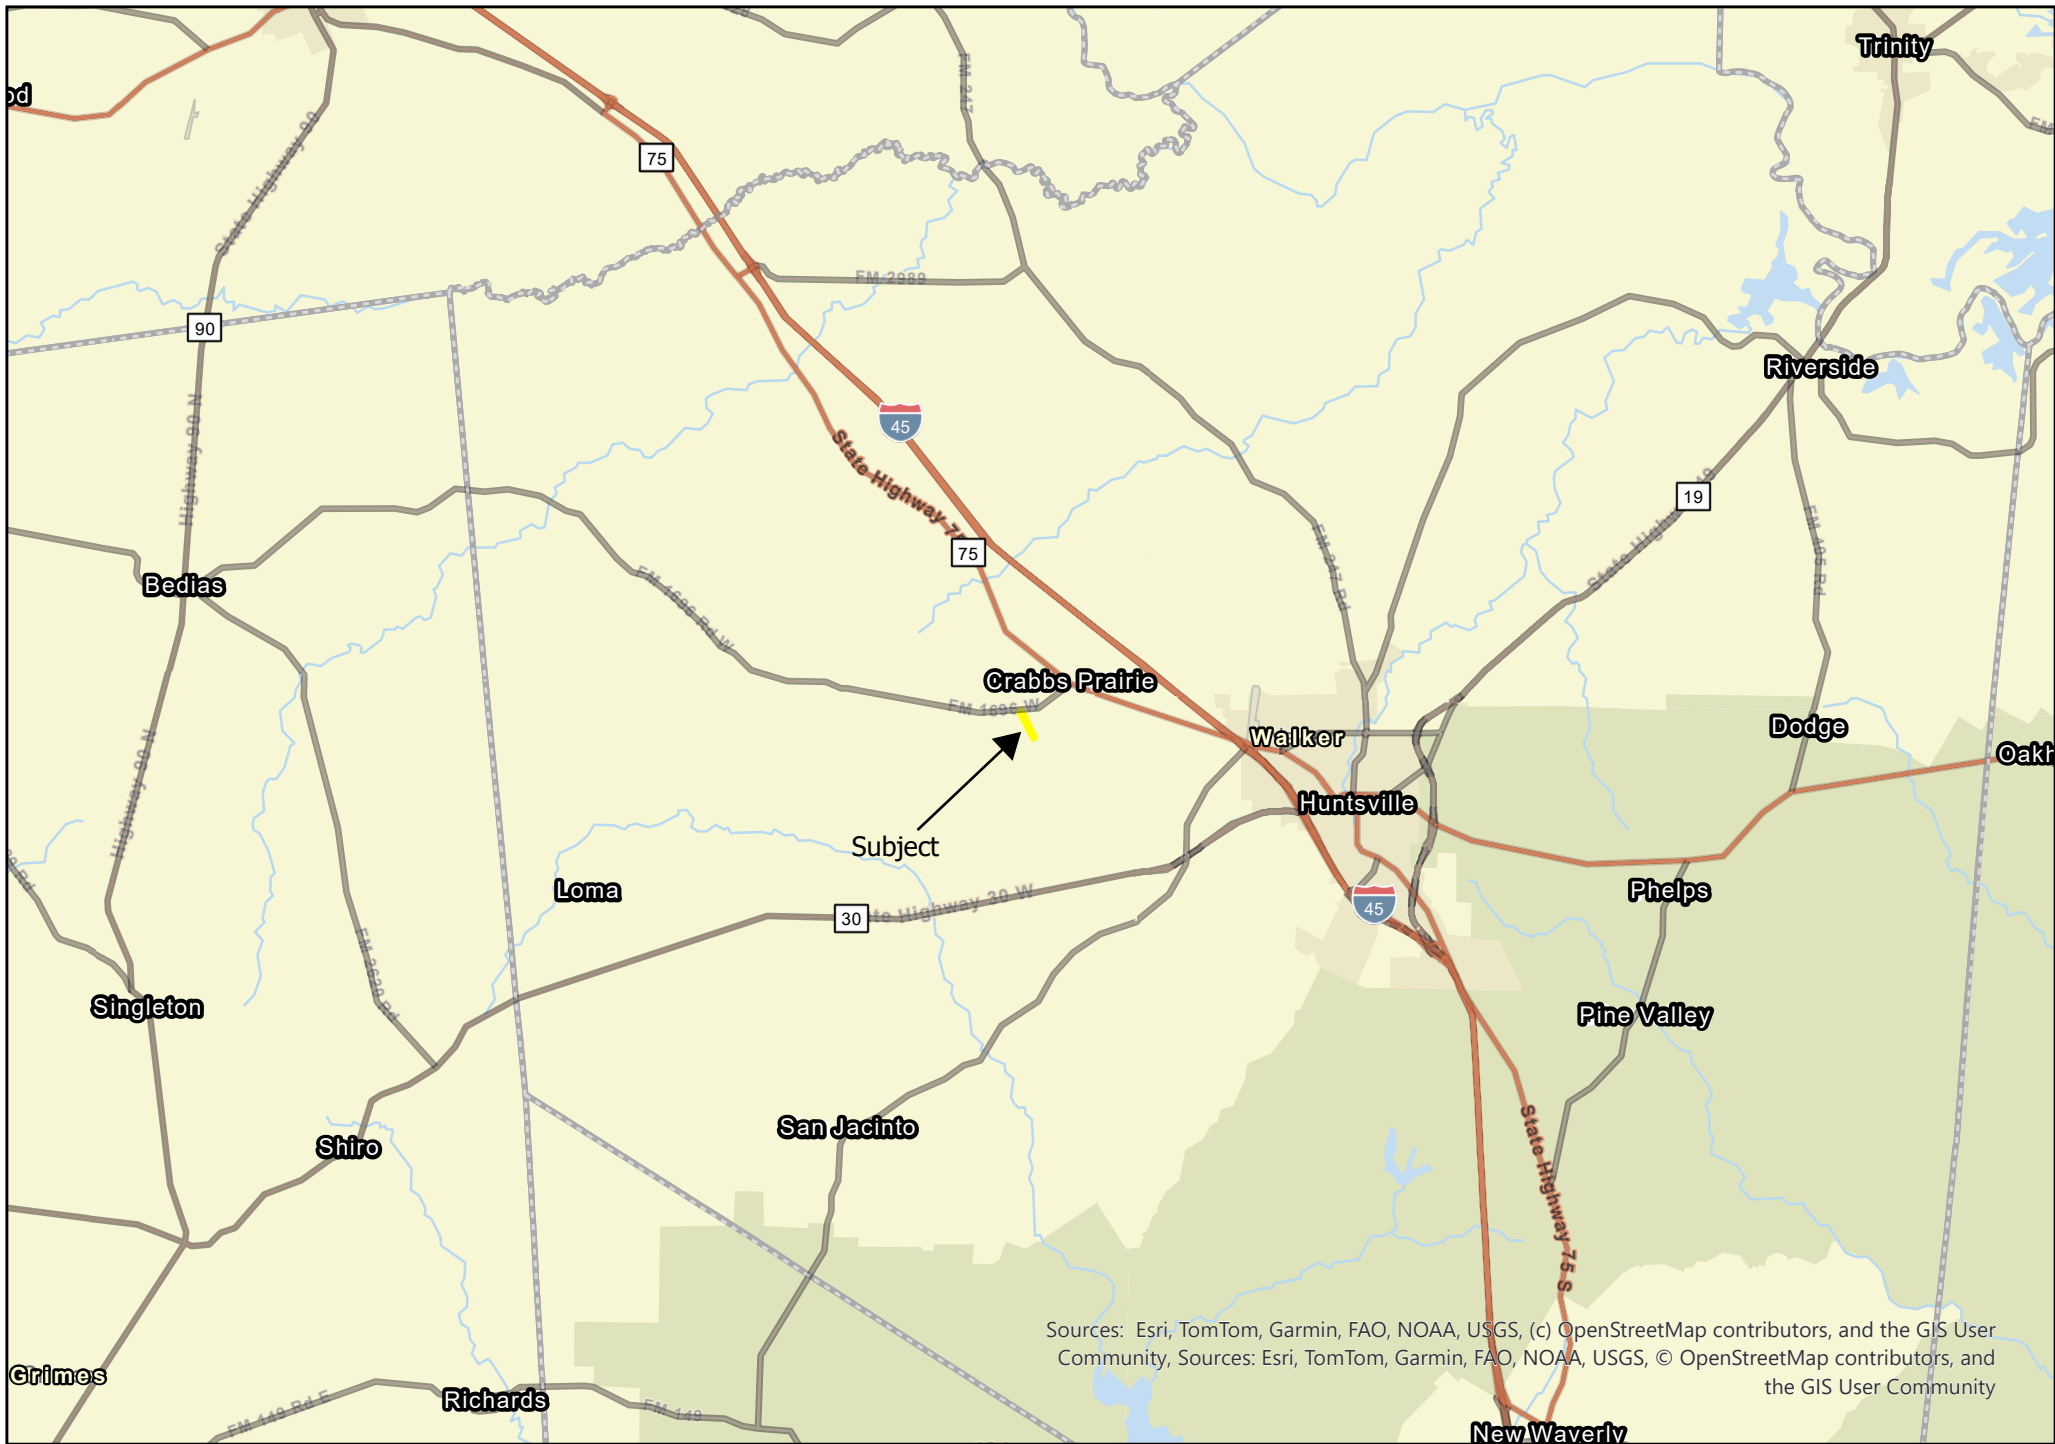

Sources: Esri, TomTom, Garmin, FAO, NOAA, USGS, (c) OpenStreetMap contributors, and the GIS User Community, Sources: Esri, TomTom, Garmin, FAO, NOAA, USGS, © OpenStreetMap contributors, and the GIS User Community

27 Acres | FM 1696 | Walker County, Texas

For Illustration Purposes Only

Sources: Esri, TomTom, Garmin, FAO, NOAA, USGS, (c) OpenStreetMap contributors, and the GIS User Community, Sources: Esri, TomTom, Garmin, FAO, NOAA, USGS, © OpenStreetMap contributors, and the GIS User Community

27 Acres | FM 1696 | Walker County, Texas

For Illustration Purposes Only

Sources: Esri, TomTom, Garmin, FAO, NOAA, USGS, (c) OpenStreetMap contributors, and the GIS User Community, Sources: Esri, TomTom, Garmin, FAO, NOAA, USGS, (c) OpenStreetMap contributors, and the GIS User Community

27 Acres | FM 1696 | Walker County, Texas

For Illustration Purposes Only