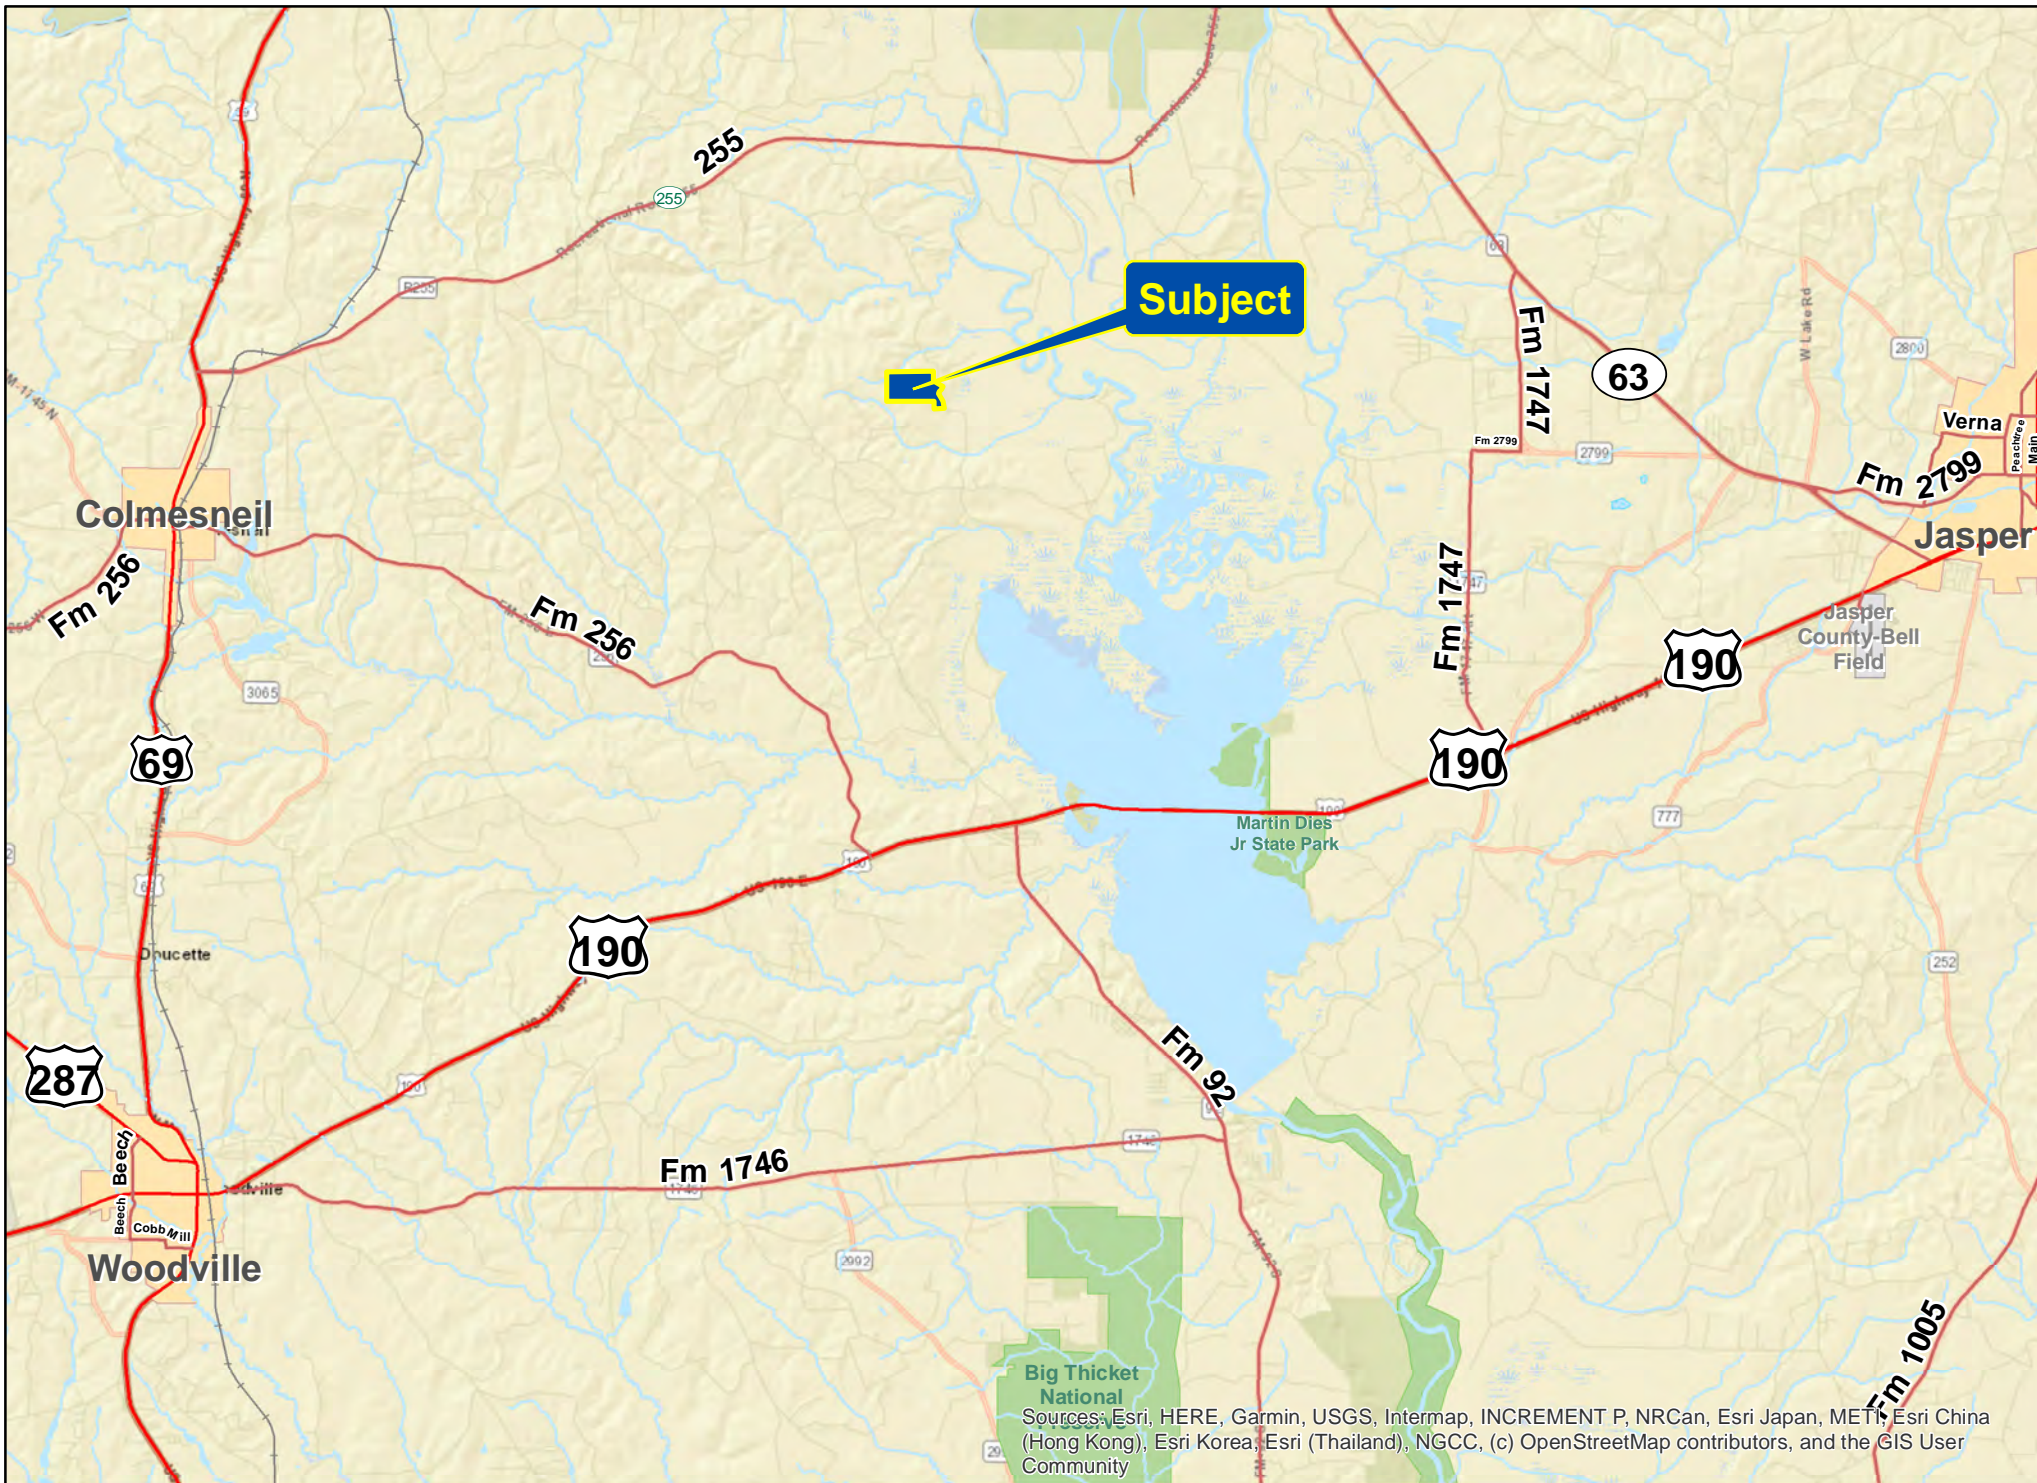

Hopson Mill Creek

Bee Tree Swamp

Angelina River

Neches River

Tyler

Jasper

B.A. Steinhagen Lake

Fm 256

190

US Highway 190

Sources: Esri, HERE, Garmin, USGS, Intermap, INCREMENT P, NRCan, Esri Japan, METI, Esri China (Hong Kong), Esri Korea, Esri (Thailand), NGCC, (c) OpenStreetMap contributors, and the GIS User Community

188 Acres | CR 3725 | Tyler Co., Texas

For illustration purposes only.

Subject

Sources: Esri, HERE, Garmin, USGS, Intermap, INCREMENT P, NRCan, Esri Japan, METI, Esri China (Hong Kong), Esri Korea, Esri (Thailand), NGCC, (c) OpenStreetMap contributors, and the GIS User Community

188 Acres | CR 3725 | Tyler Co., Texas

For illustration purposes only.

Sources: Esri, HERE, Garmin, USGS, Intermap, INCREMENT P, NRCan, Esri Japan, METI, Esri China (Hong Kong), Esri Korea, Esri (Thailand), NGCC, (c) OpenStreetMap contributors, and the GIS User Community