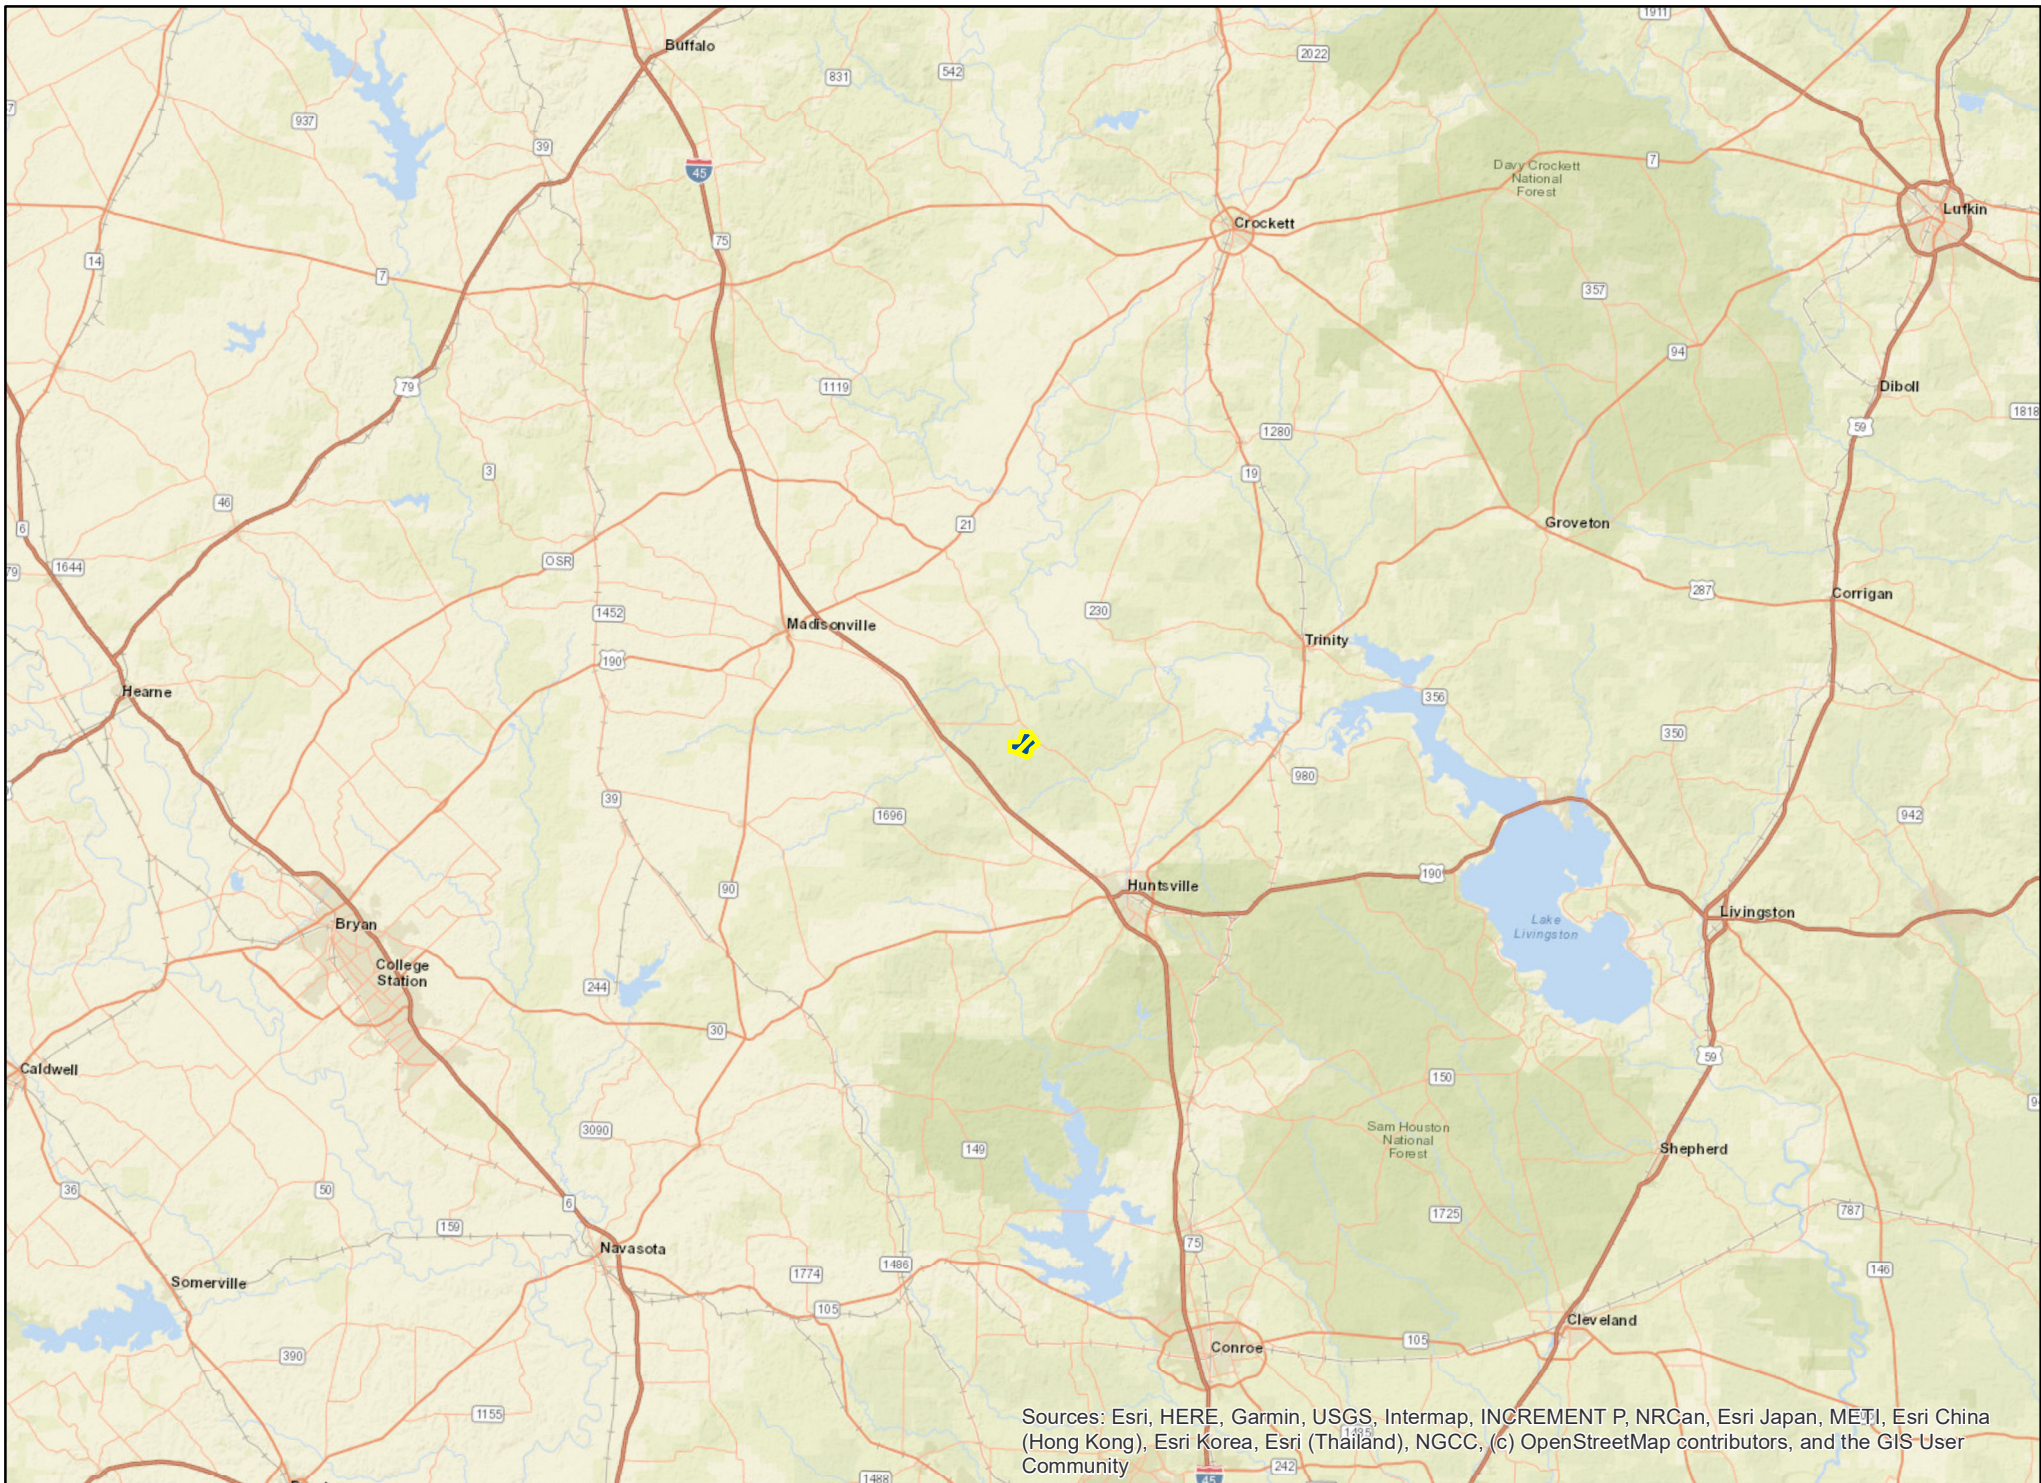

FM 247 | Walker County, Texas

For illustration purposes only.

Sources: Esri, HERE, Garmin, USGS, Intermap, INCREMENT P, NRCan, Esri Japan, METI, Esri China (Hong Kong), Esri Korea, Esri (Thailand), NGCC, (c) OpenStreetMap contributors, and the GIS User Community