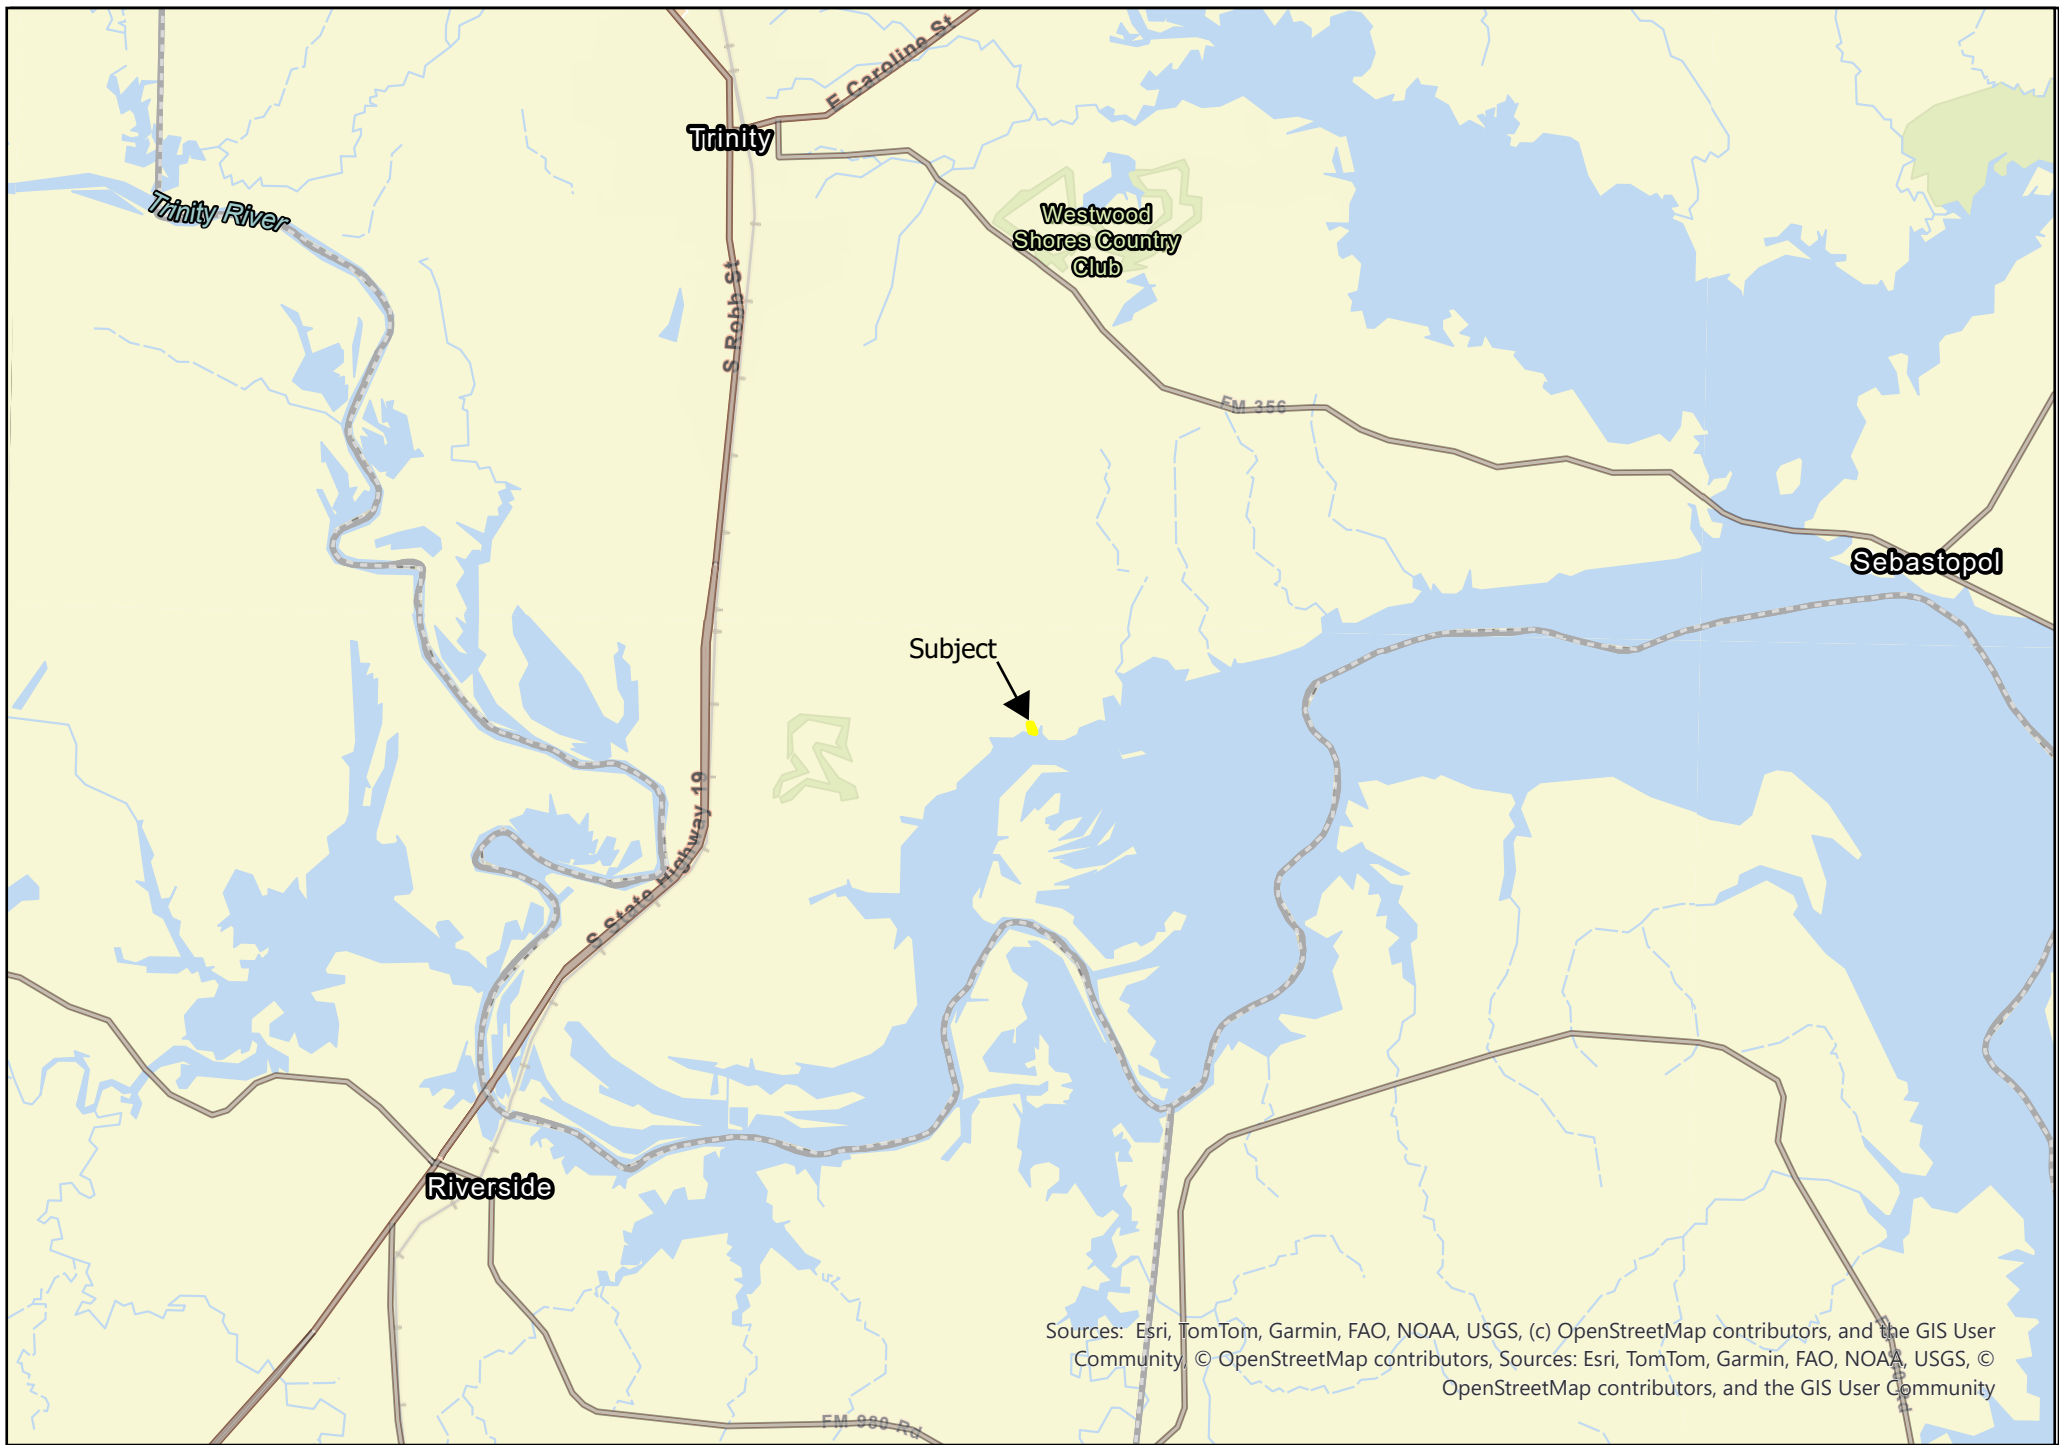

172 Lake Drive | Trinity County, Texas

For Illustration Purposes Only

Sources: Esri, TomTom, Garmin, FAO, NOAA, USGS, (c) OpenStreetMap contributors, and the GIS User Community, © OpenStreetMap contributors, Sources: Esri, TomTom, Garmin, FAO, NOAA, USGS, © OpenStreetMap contributors, and the GIS User Community

172 Lake Drive | Trinity County, Texas

For Illustration Purposes Only