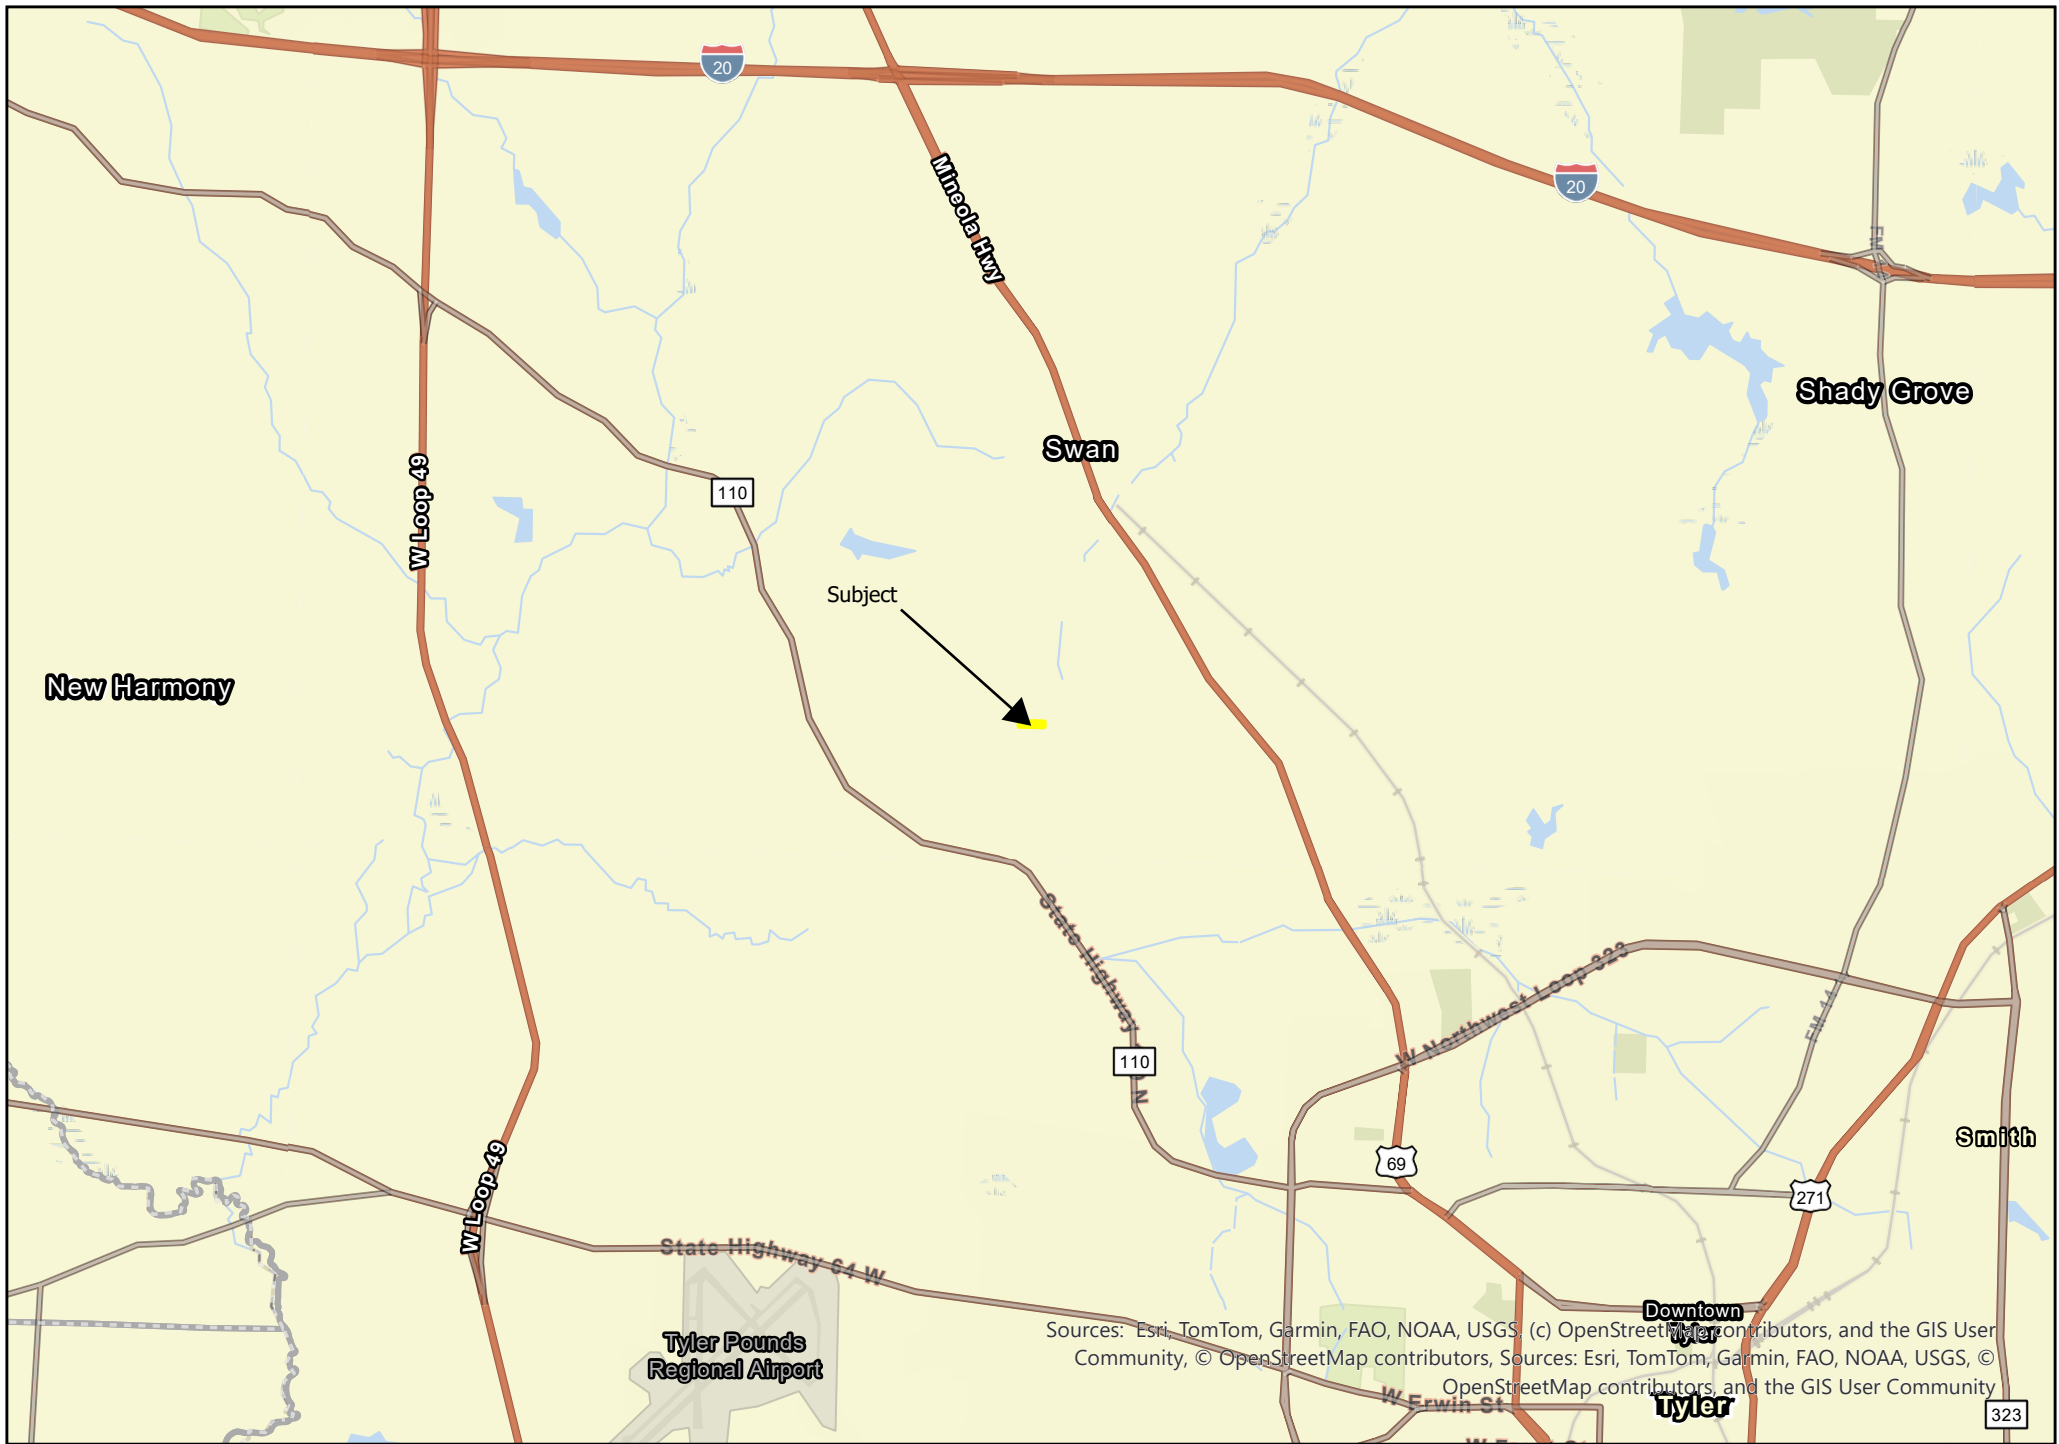

2.99 Acres | County Road 428 | Smith County, Texas

For Illustration Purposes Only

Subject

Sources: Esri, TomTom, Garmin, FAO, NOAA, USGS. (c) OpenStreetMap contributors, and the GIS User Community, © OpenStreetMap contributors, Sources: Esri, TomTom, Garmin, FAO, NOAA, USGS, © OpenStreetMap contributors, and the GIS User Community

0 0.03 0.05 0.1 Miles

2.99 Acres | County Road 428 | Smith County, Texas

For Illustration Purposes Only

© 2018 TomTom, Garmin, FAO, NOAA, USGS, (c) OpenStreetMap contributors, and the GIS User Community. © OpenStreetMap contributors, Source: Esri, TomTom, Garmin, FAO, NOAA, USGS, © OpenStreetMap contributors, and the GIS User Community

0 0.03 0.05 0.1 Miles

2.99 Acres | County Road 428 | Smith County, Texas

For Illustration Purposes Only