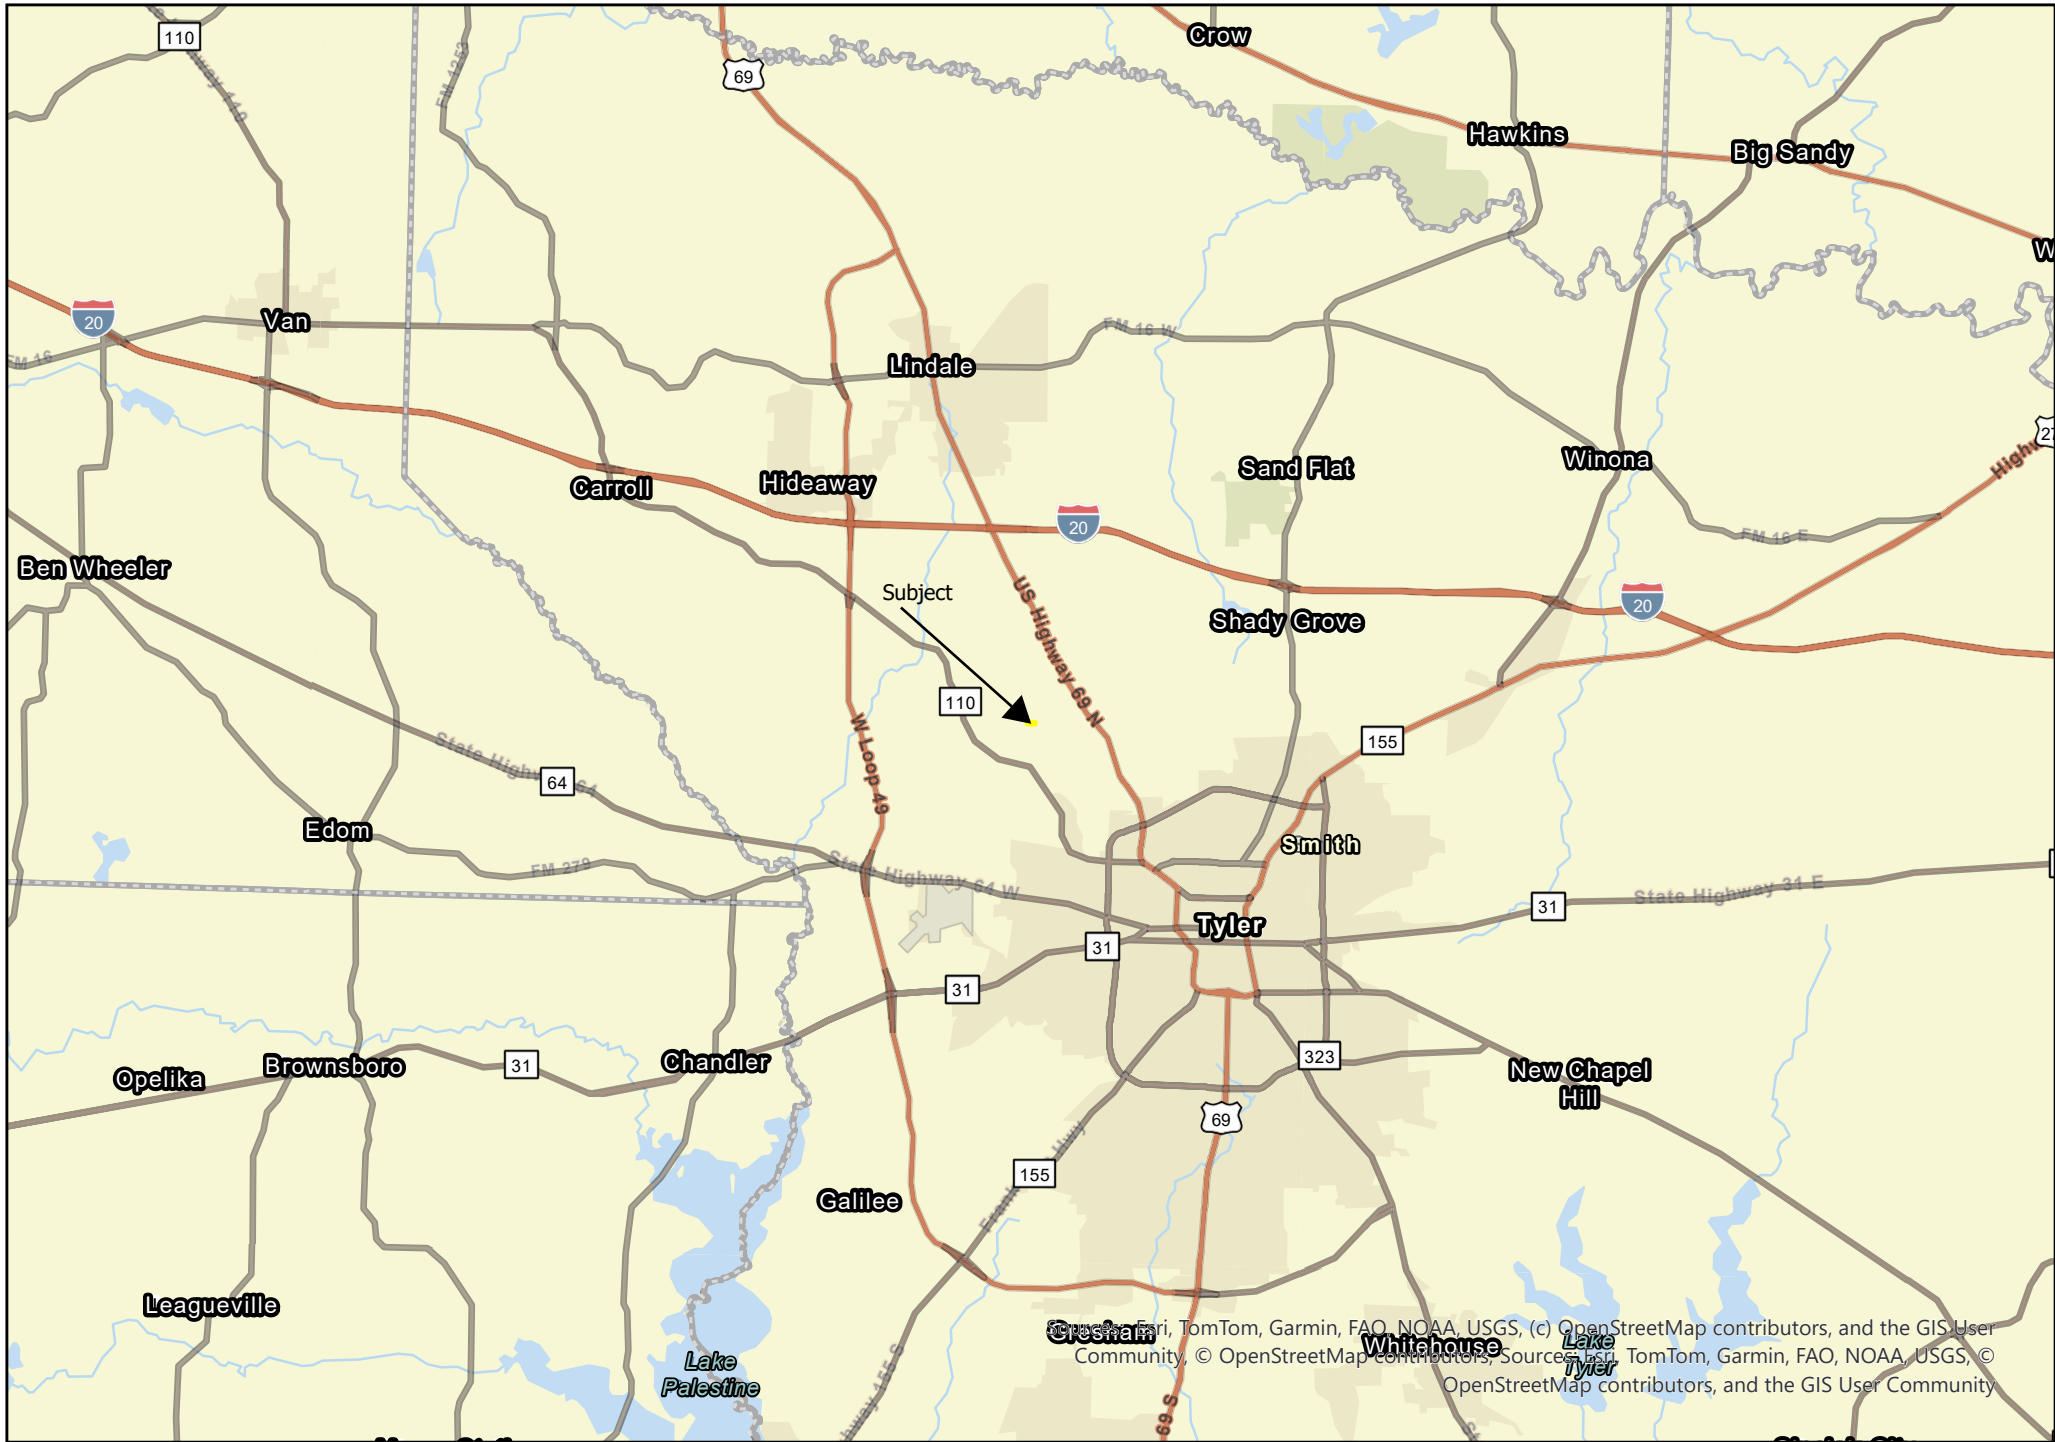

2.99 Acres | County Road 428 | Smith County, Texas

For Illustration Purposes Only

Subject

Sources: Esri, TomTom, Garmin, FAO, NOAA, USGS. (c) OpenStreetMap contributors, and the GIS User Community, © OpenStreetMap contributors, Sources: Esri, TomTom, Garmin, FAO, NOAA, USGS, © OpenStreetMap contributors, and the GIS User Community

0 0.03 0.05 0.1 Miles

2.99 Acres | County Road 428 | Smith County, Texas

For Illustration Purposes Only

© 2018 TomTom, Garmin, FAO, NOAA, USGS, (c) OpenStreetMap contributors, and the GIS User Community. © OpenStreetMap contributors, Source: Esri, TomTom, Garmin, FAO, NOAA, USGS, © OpenStreetMap contributors, and the GIS User Community