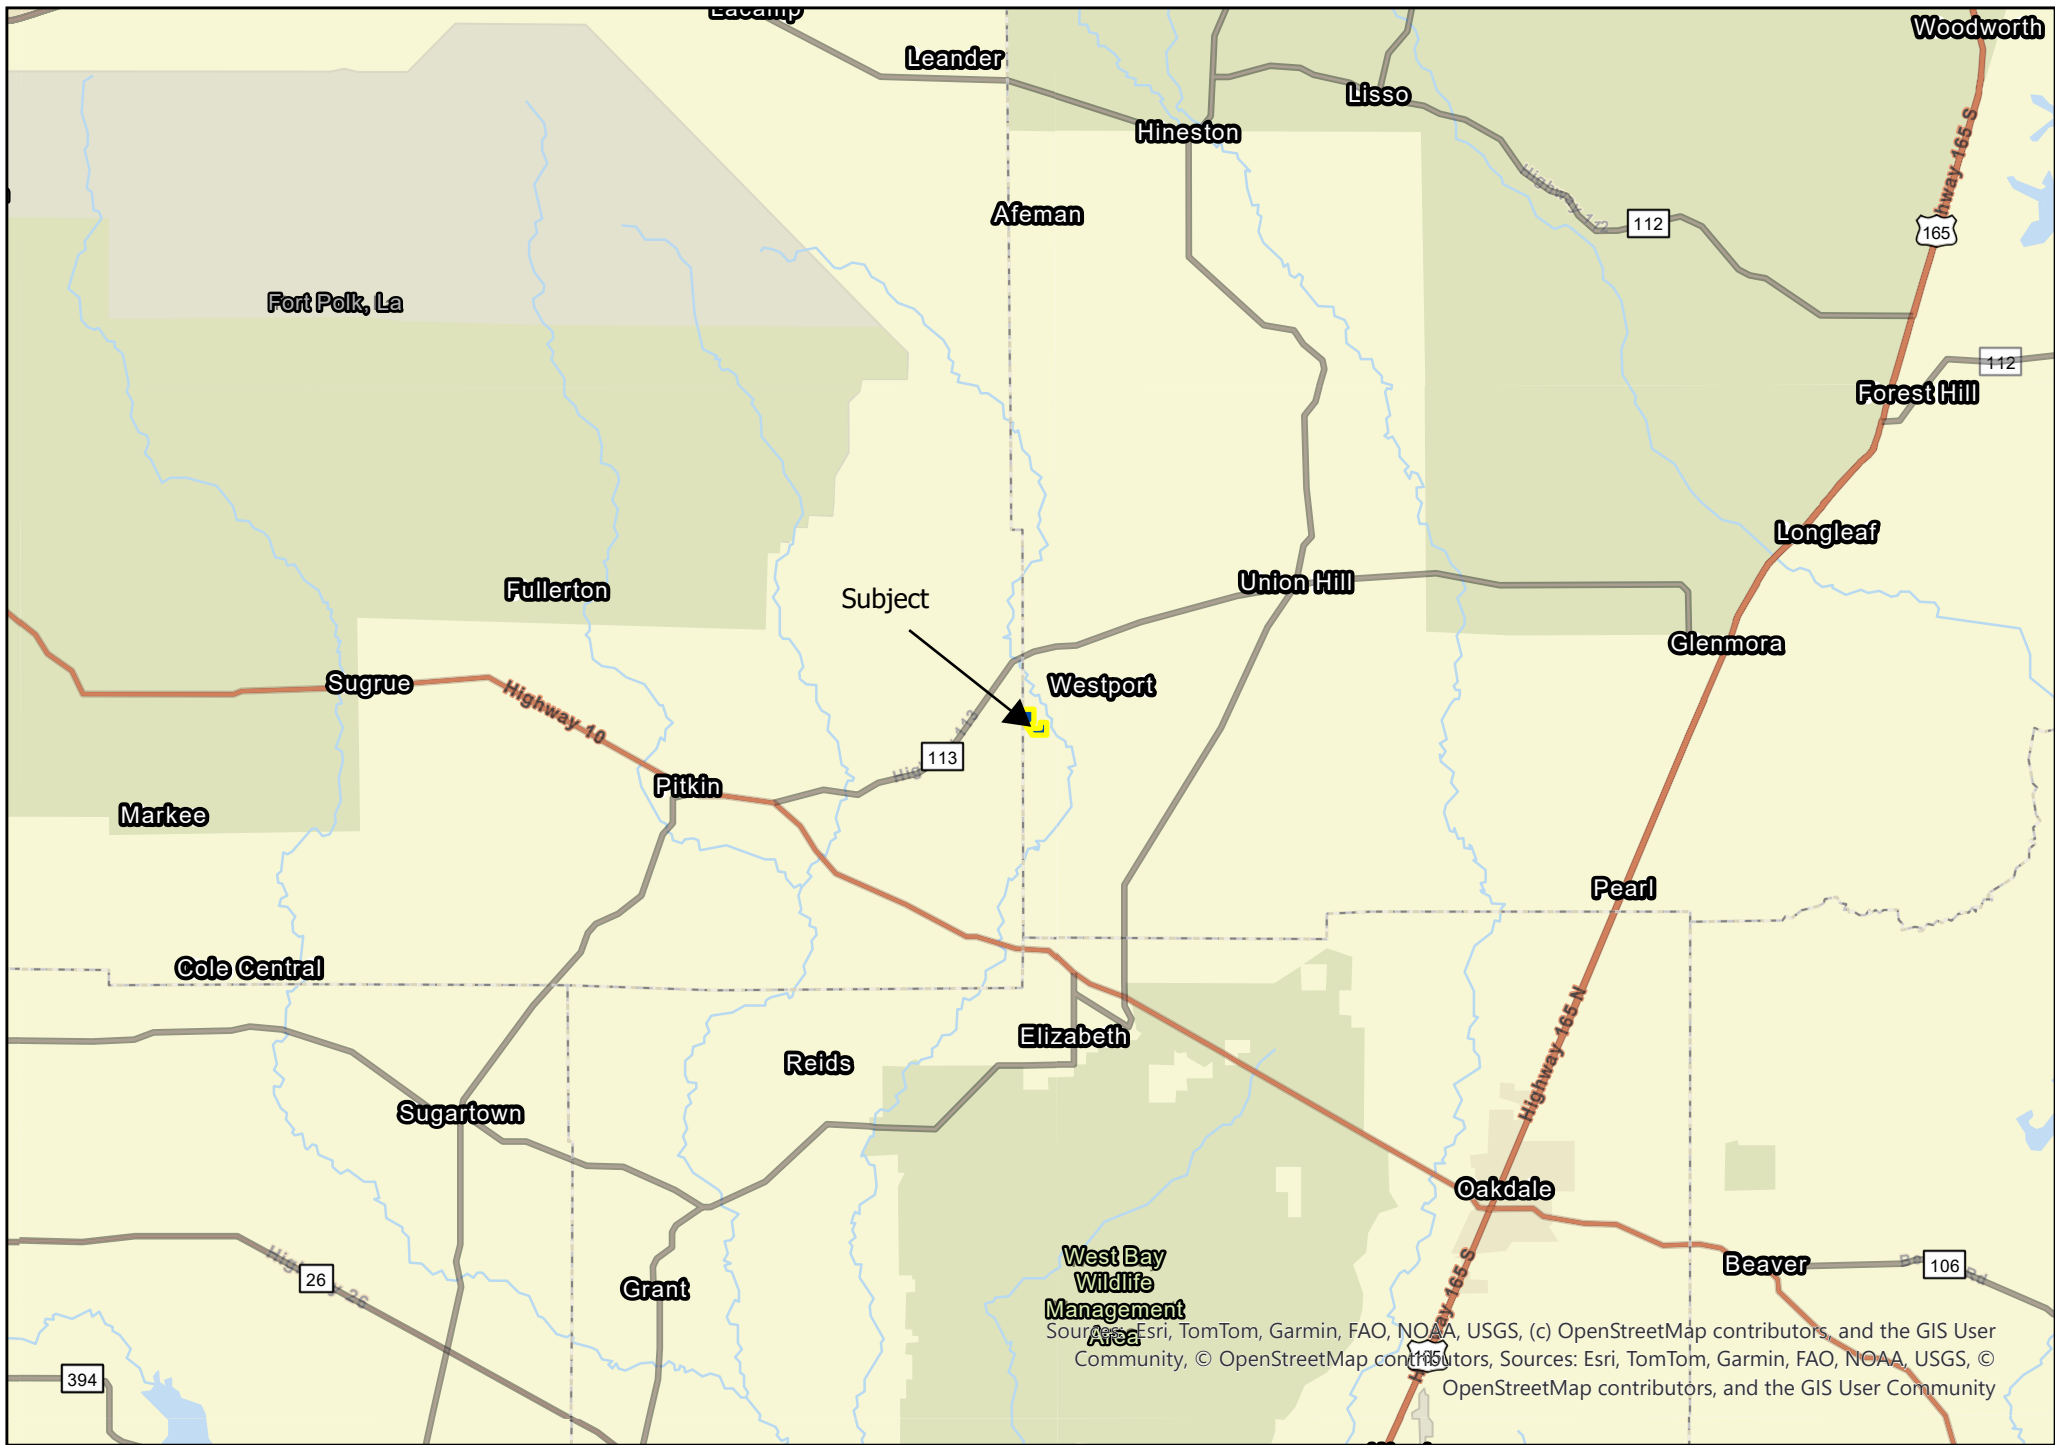

89 Acres | Ellis West Road | 304224 | Rapides Parish, Louisiana

For Illustration Purposes Only

Sources: Esri, TomTom, Garmin, FAO, NOAA, USGS, (c) OpenStreetMap contributors, and the GIS User Community, © OpenStreetMap contributors, Sources: Esri, TomTom, Garmin, FAO, NOAA, USGS, © OpenStreetMap contributors, and the GIS User Community

89 Acres | Ellis West Road | 304224 | Rapides Parish, Louisiana

For Illustration Purposes Only