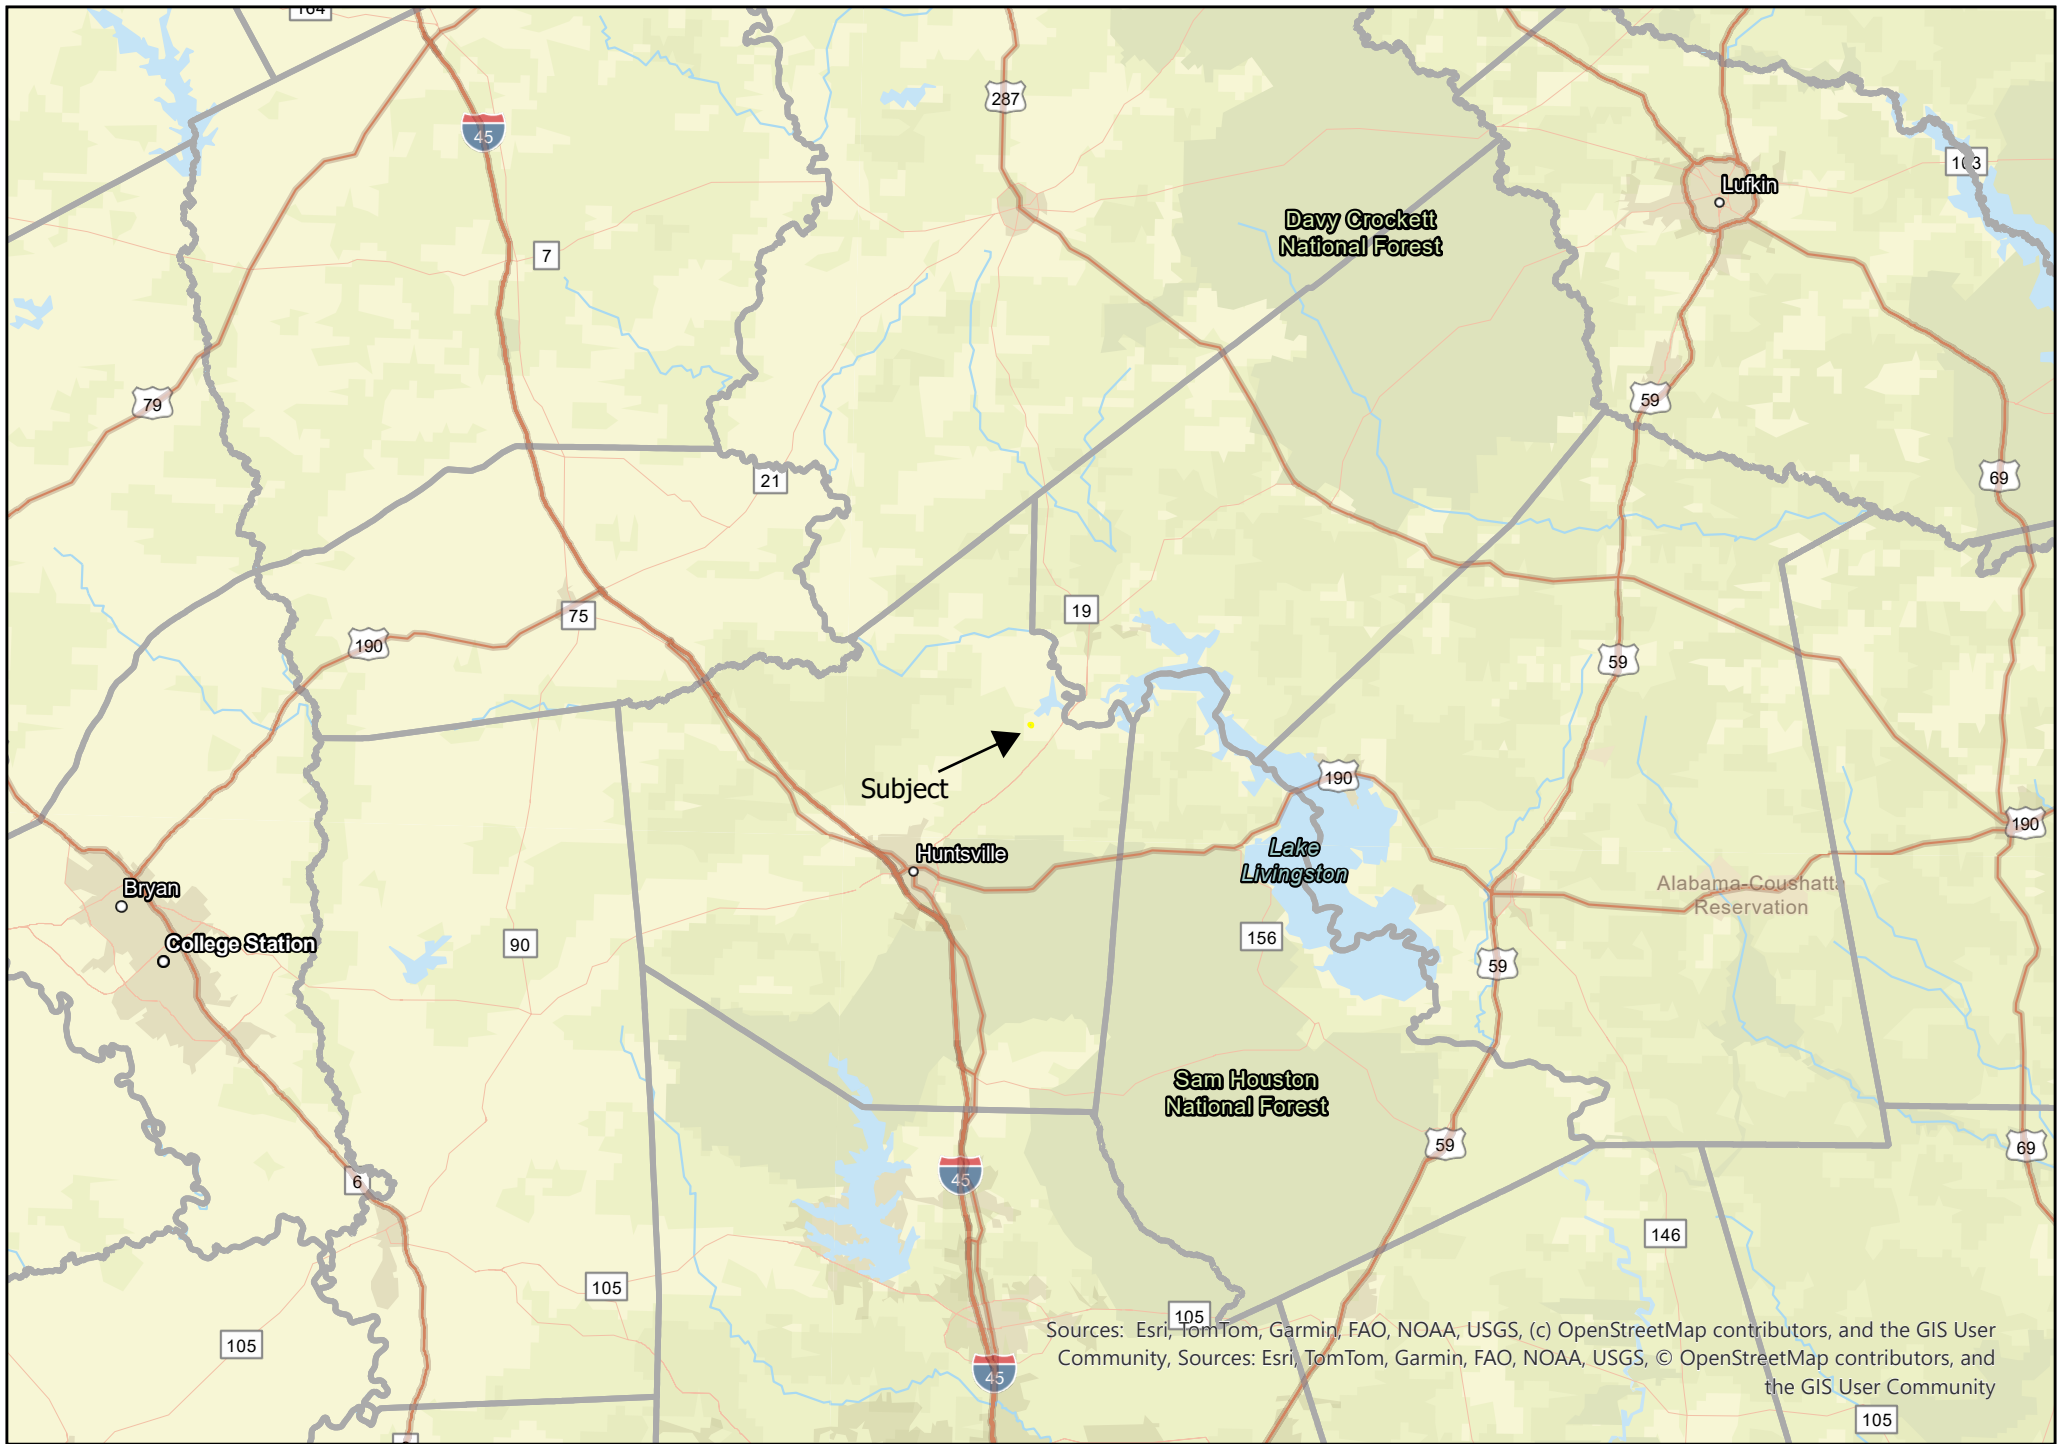

3 Acres | Arrowhead Drive | Walker County, Texas

For Illustration Purposes Only

Sources: TomTom, Garmin, FAO, NOAA, USGS, (c) OpenStreetMap contributors, and the GIS User Community
 Contributors: Esri, TomTom, Garmin, FAO, NOAA, USGS, © OpenStreetMap contributors, and the GIS User Community

0 0.02 0.04 0.09 Miles

3 Acres | Arrowhead Drive | Walker County, Texas

For Illustration Purposes Only

Sources: Esri, TomTom, Garmin, FAO, NOAA, USGS, (c) OpenStreetMap contributors, and the GIS User Community, Sources: Esri, TomTom, Garmin, FAO, NOAA, USGS, © OpenStreetMap contributors, and the GIS User Community

0 0.02 0.04 0.09 Miles

3 Acres | Arrowhead Drive | Walker County, Texas

For Illustration Purposes Only