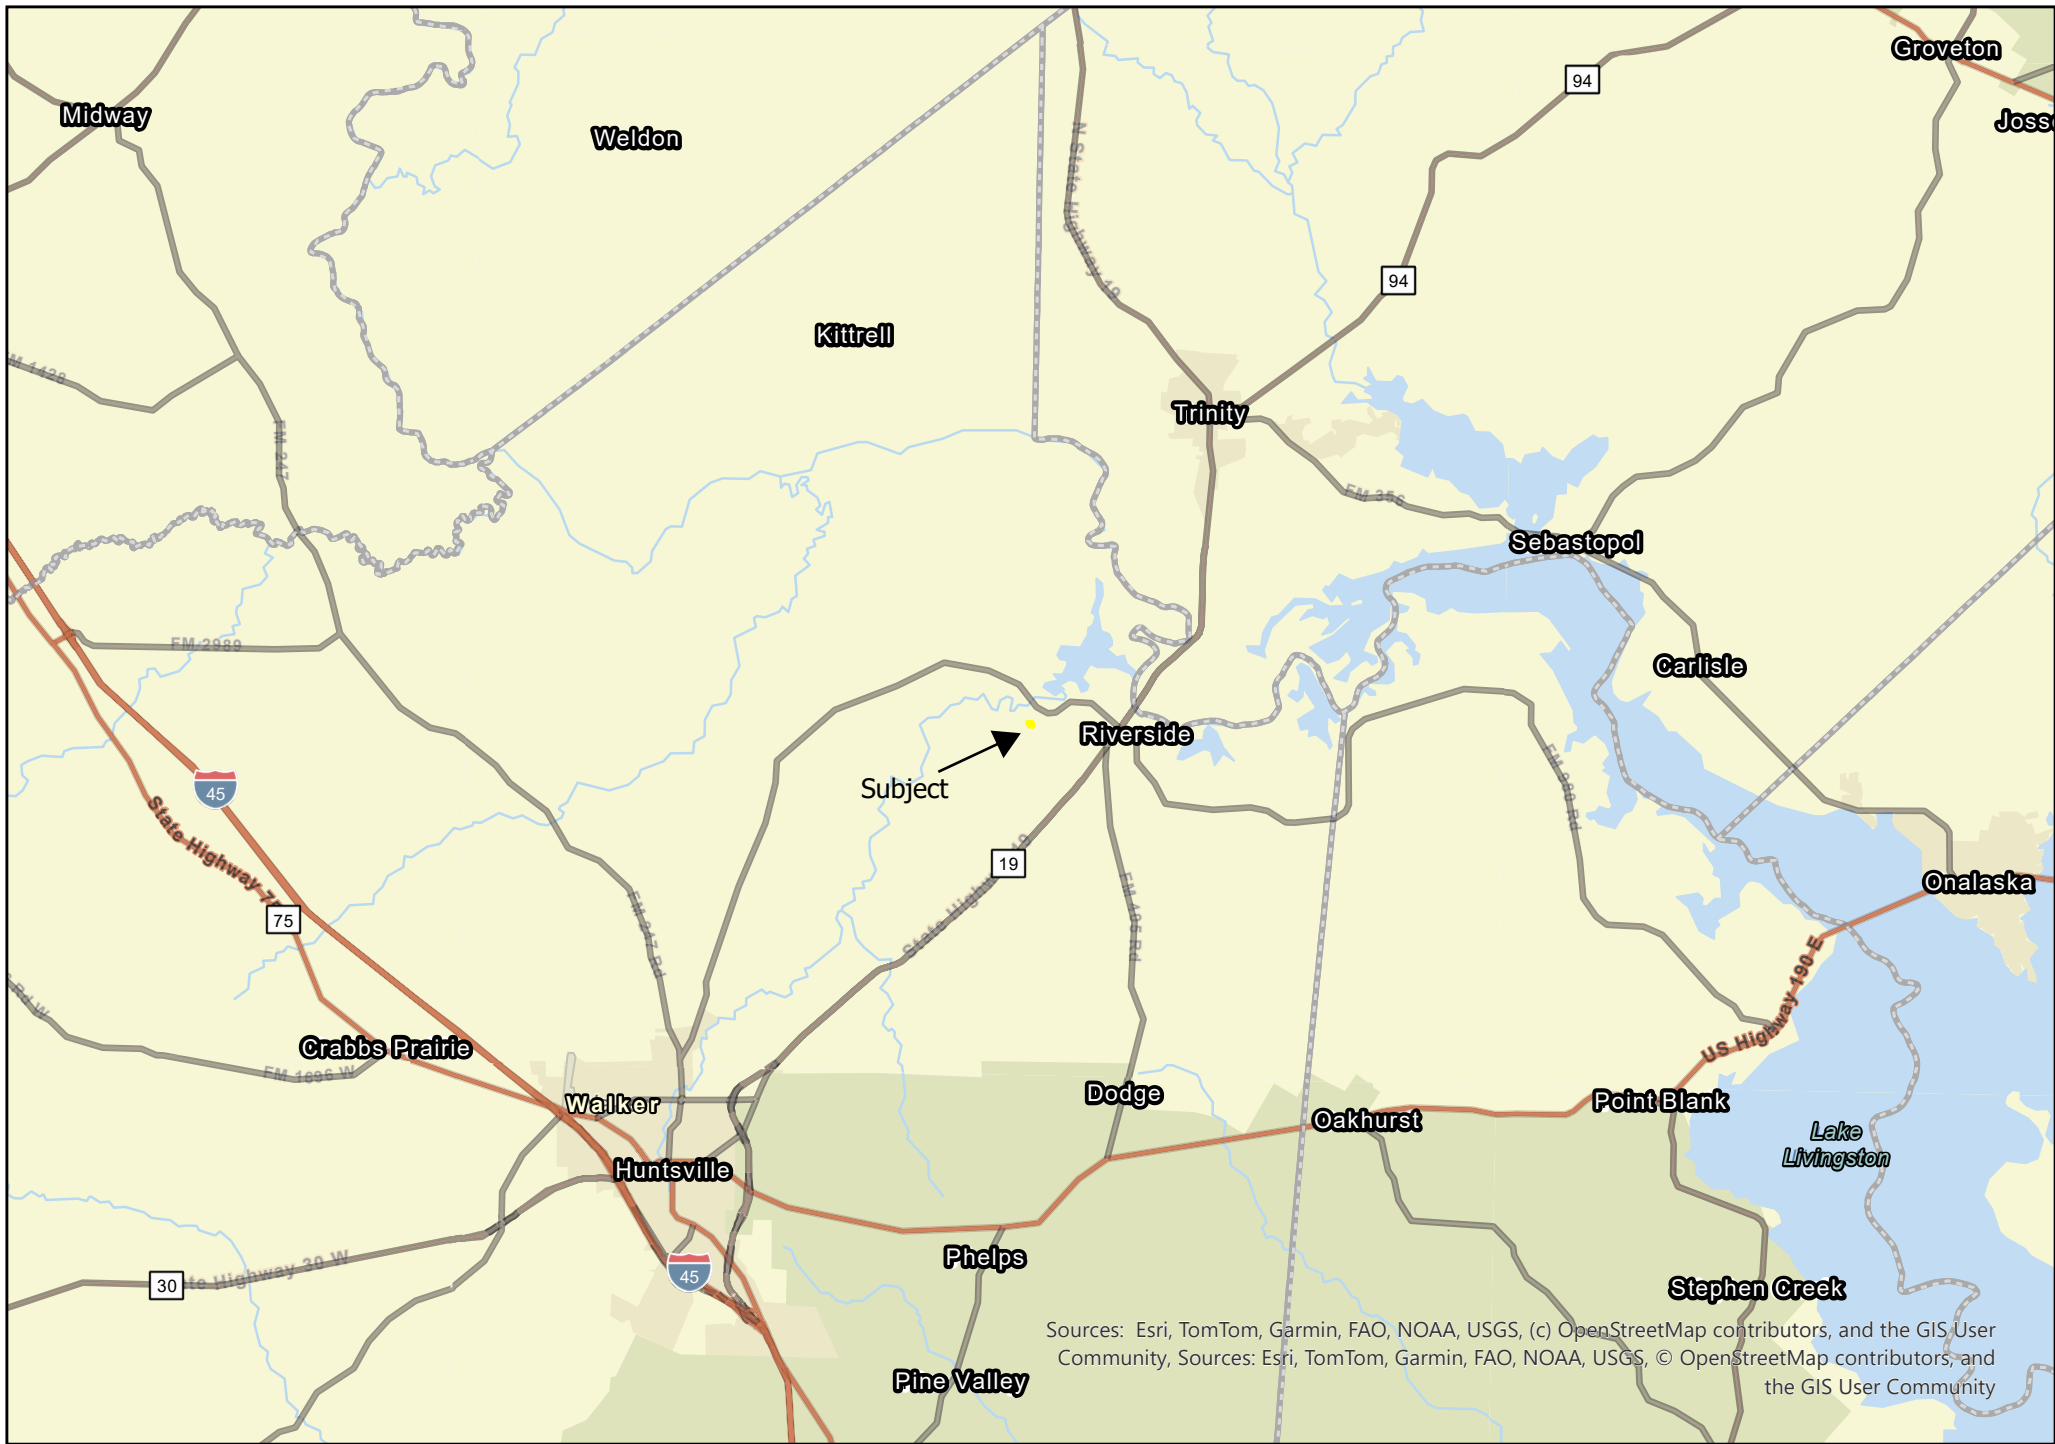

3 Acres | Arrowhead Drive | Walker County, Texas

For Illustration Purposes Only

Sources: TomTom, Garmin, FAO, NOAA, USGS, (c) OpenStreetMap contributors, and the GIS User Community
 Contributors: Esri, TomTom, Garmin, FAO, NOAA, USGS, © OpenStreetMap contributors, and the GIS User Community

0 0.02 0.04 0.09 Miles

3 Acres | Arrowhead Drive | Walker County, Texas

For Illustration Purposes Only

Sources: Esri, TomTom, Garmin, FAO, NOAA, USGS, (c) OpenStreetMap contributors, and the GIS User Community, Sources: Esri, TomTom, Garmin, FAO, NOAA, USGS, © OpenStreetMap contributors, and the GIS User Community

0 0.02 0.04 0.09 Miles

3 Acres | Arrowhead Drive | Walker County, Texas

For Illustration Purposes Only