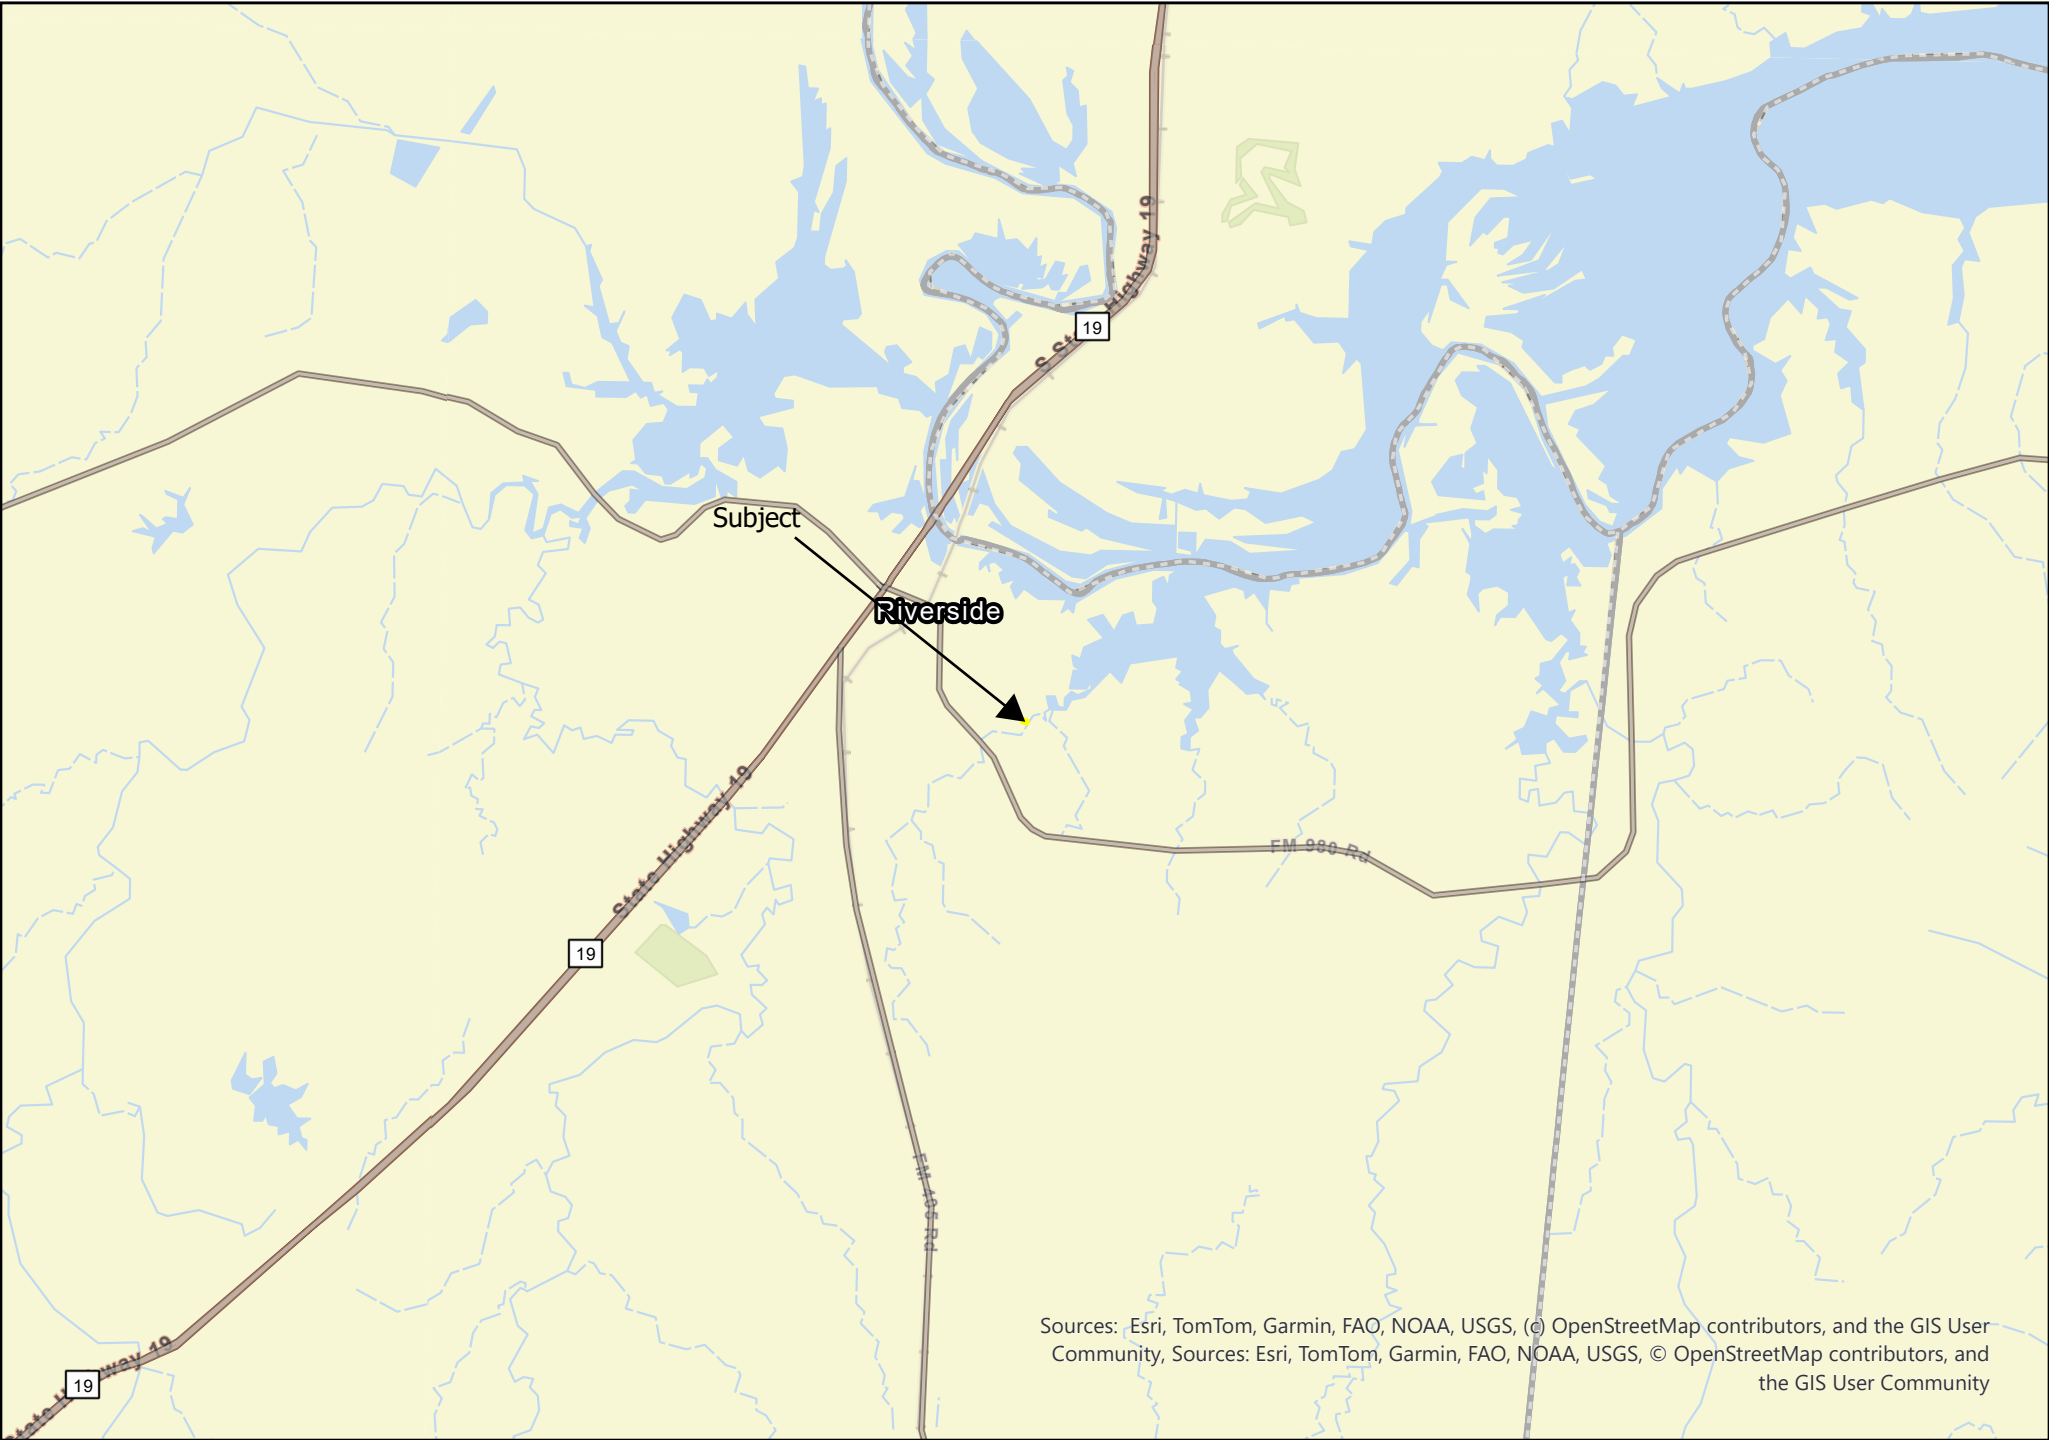

0 0.03 0.05 0.1 Miles

.19 Acres | 48 Hickory Bend | Walker County, Texas

For Illustration Purposes Only

Sources: Esri, TomTom, Garmin, FAO, NOAA, USGS, (c) OpenStreetMap contributors, and the GIS User Community, Sources: Esri, TomTom, Garmin, FAO, NOAA, USGS, © OpenStreetMap contributors, and the GIS User Community

.19 Acres | 48 Hickory Bend | Walker County, Texas

For Illustration Purposes Only

Sources: Esri, TomTom, Garmin, FAO, NOAA, USGS, (c) OpenStreetMap contributors, and the GIS User Community, Sources: Esri, TomTom, Garmin, FAO, NOAA, USGS, © OpenStreetMap contributors, and the GIS User Community

.19 Acres | 48 Hickory Bend | Walker County, Texas

For Illustration Purposes Only