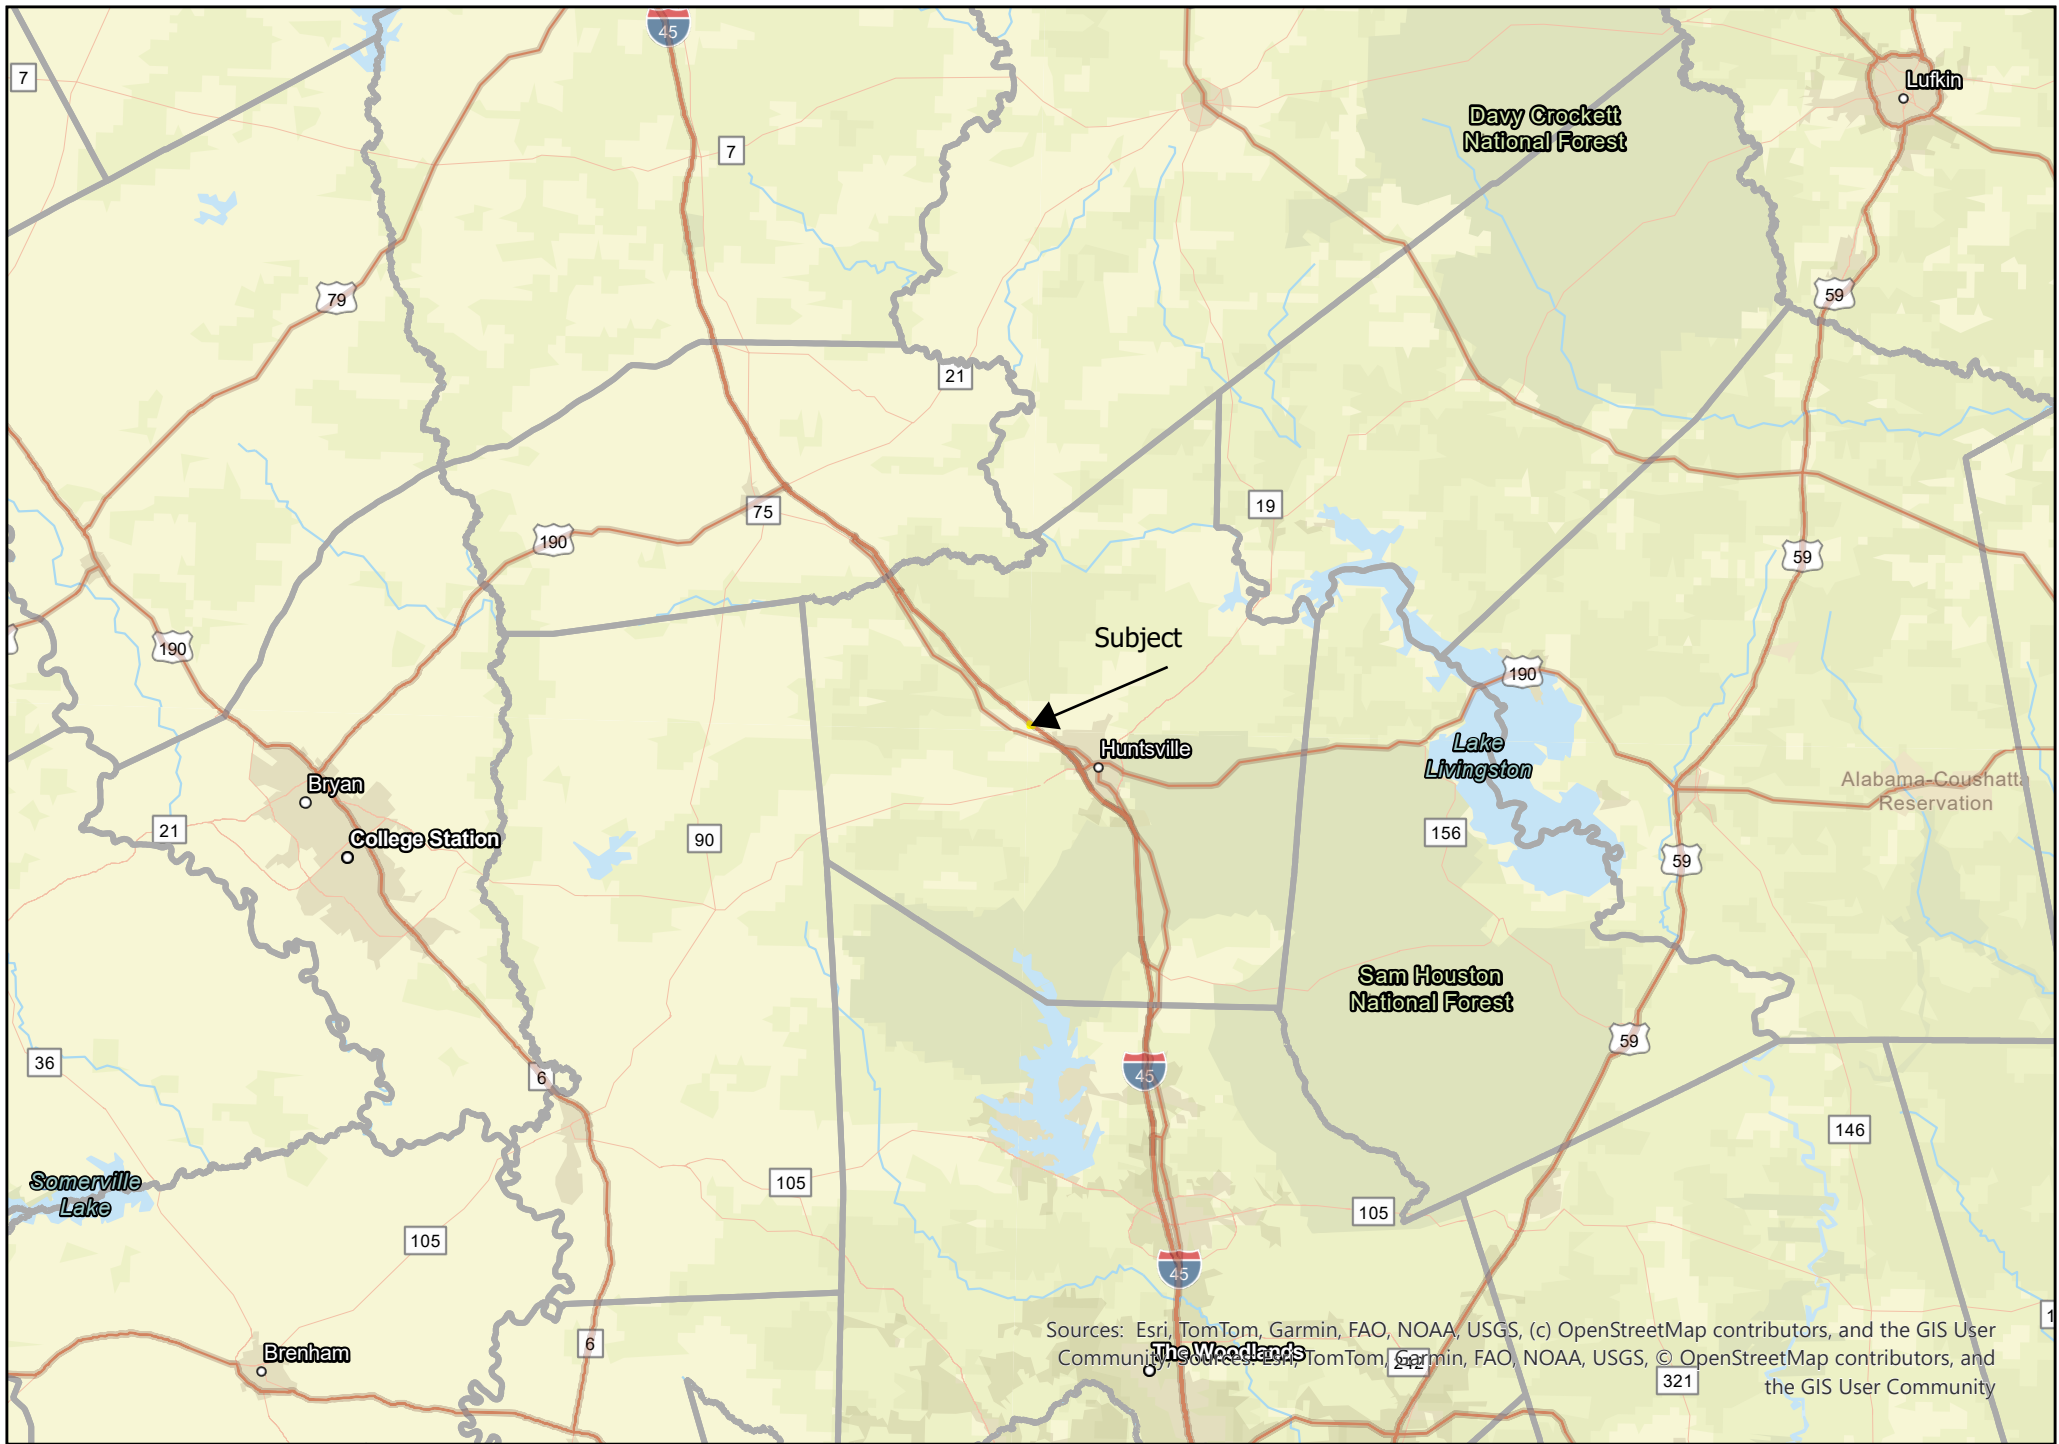

18 Acres | 969 I-45 N Feeder Rd | Walker Co., Texas

For Illustration Purposes Only

Sources: Esri, TomTom, Garmin, FAO, NOAA, USGS, (c) OpenStreetMap contributors, and the GIS User Community, Sources: Esri, TomTom, Garmin, FAO, NOAA, USGS, © OpenStreetMap contributors, and the GIS User Community

18 Acres | 969 I-45 N Feeder Rd | Walker Co., Texas

For Illustration Purposes Only

Sources: Esri, TomTom, Garmin, FAO, NOAA, USGS, (c) OpenStreetMap contributors, and the GIS User Community  
Sources: Esri, TomTom, Garmin, FAO, NOAA, USGS, (c) OpenStreetMap contributors, and the GIS User Community

0 0.03 0.05 0.1 Miles

18 Acres | 969 I-45 N Feeder Rd | Walker Co., Texas

For Illustration Purposes Only