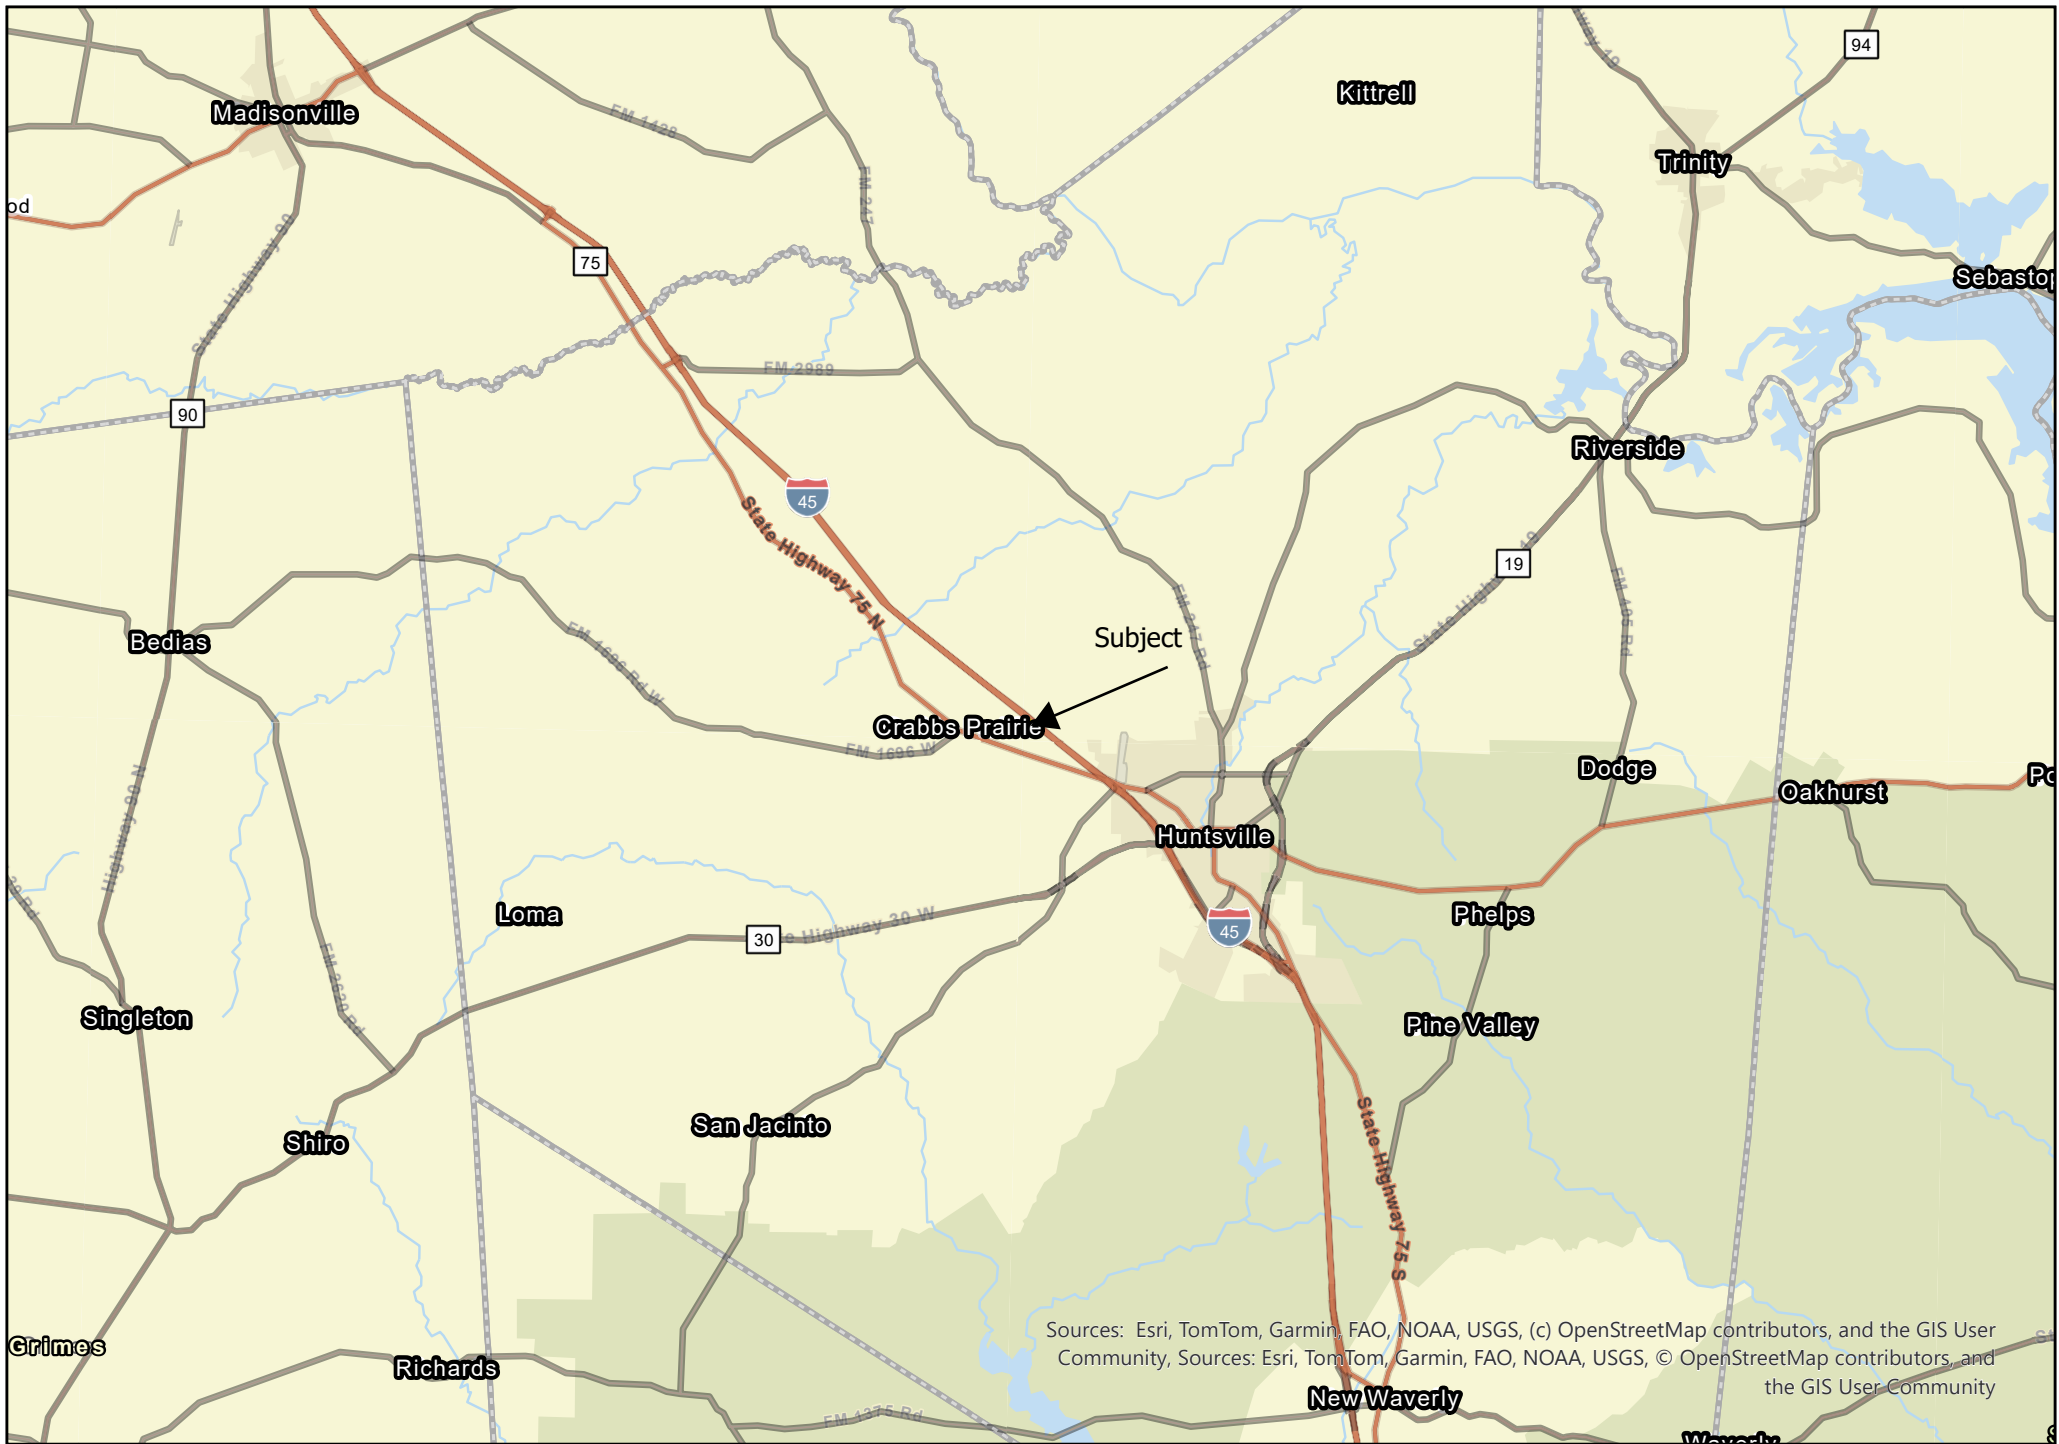

18 Acres | 969 I-45 N Feeder Rd | Walker Co., Texas

For Illustration Purposes Only

Sources: Esri, TomTom, Garmin, FAO, NOAA, USGS, (c) OpenStreetMap contributors, and the GIS User Community, Sources: Esri, TomTom, Garmin, FAO, NOAA, USGS, © OpenStreetMap contributors, and the GIS User Community

18 Acres | 969 I-45 N Feeder Rd | Walker Co., Texas

For Illustration Purposes Only

Sources: Esri, TomTom, Garmin, FAO, NOAA, USGS, (c) OpenStreetMap contributors, and the GIS User Community  
Sources: Esri, TomTom, Garmin, FAO, NOAA, USGS, (c) OpenStreetMap contributors, and the GIS User Community

0 0.03 0.05 0.1 Miles

18 Acres | 969 I-45 N Feeder Rd | Walker Co., Texas

For Illustration Purposes Only