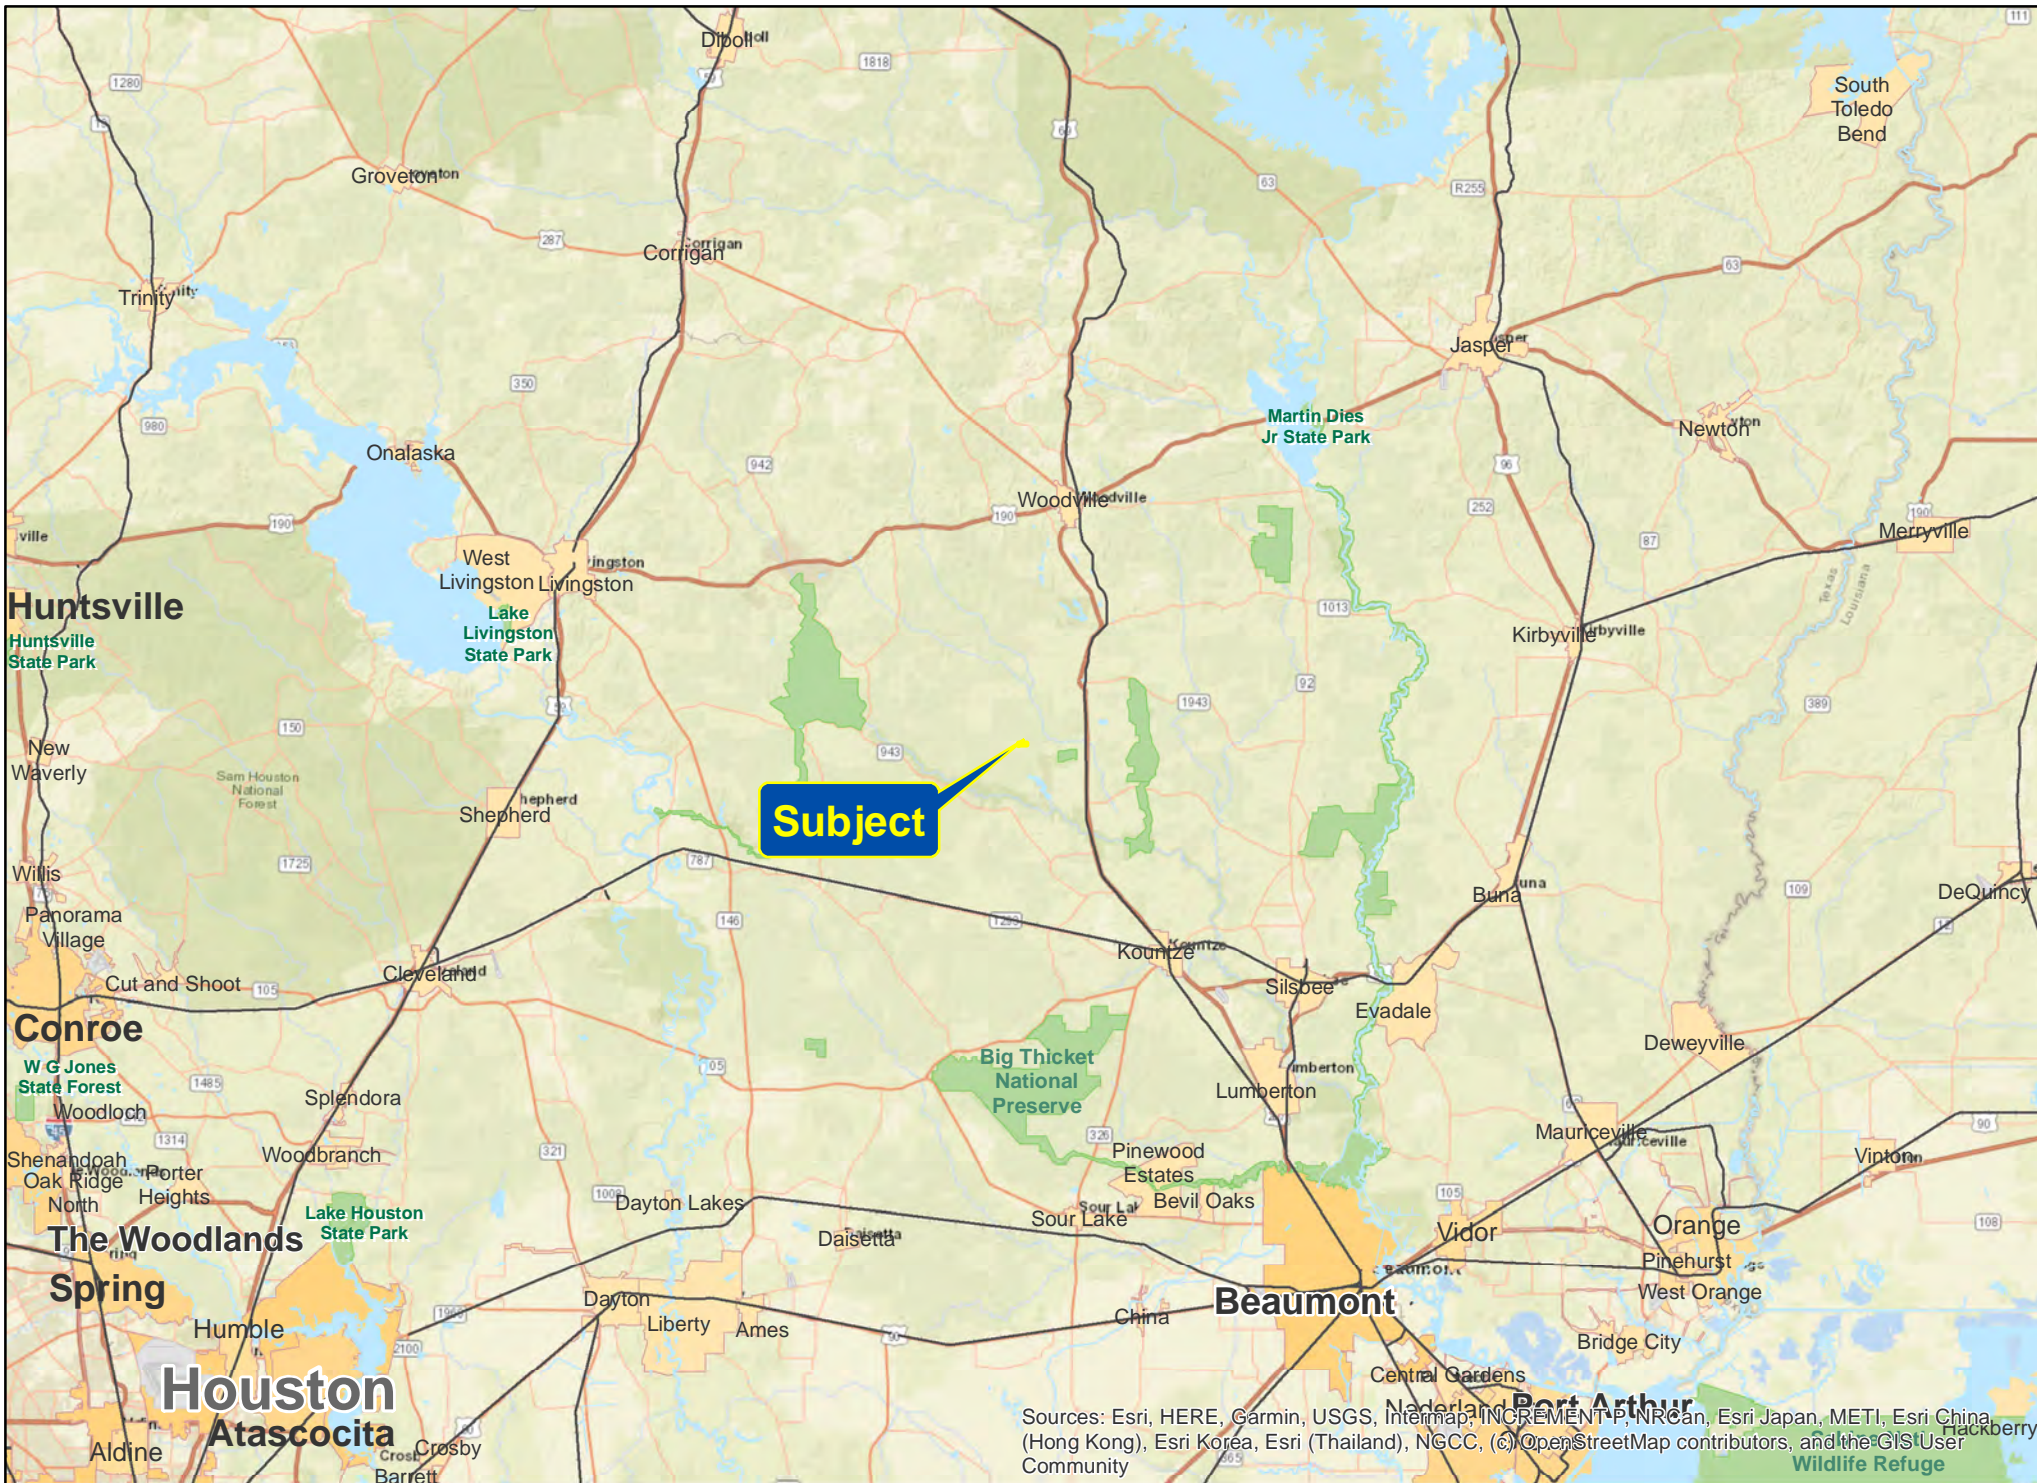

Sources: Esri, HERE, Garmin, USGS, Intermap, INCREMENT P, NRCan, Esri Japan, METI, Esri China (Hong Kong), Esri Korea, Esri (Thailand), NGCC, (c) OpenStreetMap contributors, and the GIS User Community

41 Acres | FM 2827 | Tyler Co., Texas

AA6241 - For illustration purposes only.