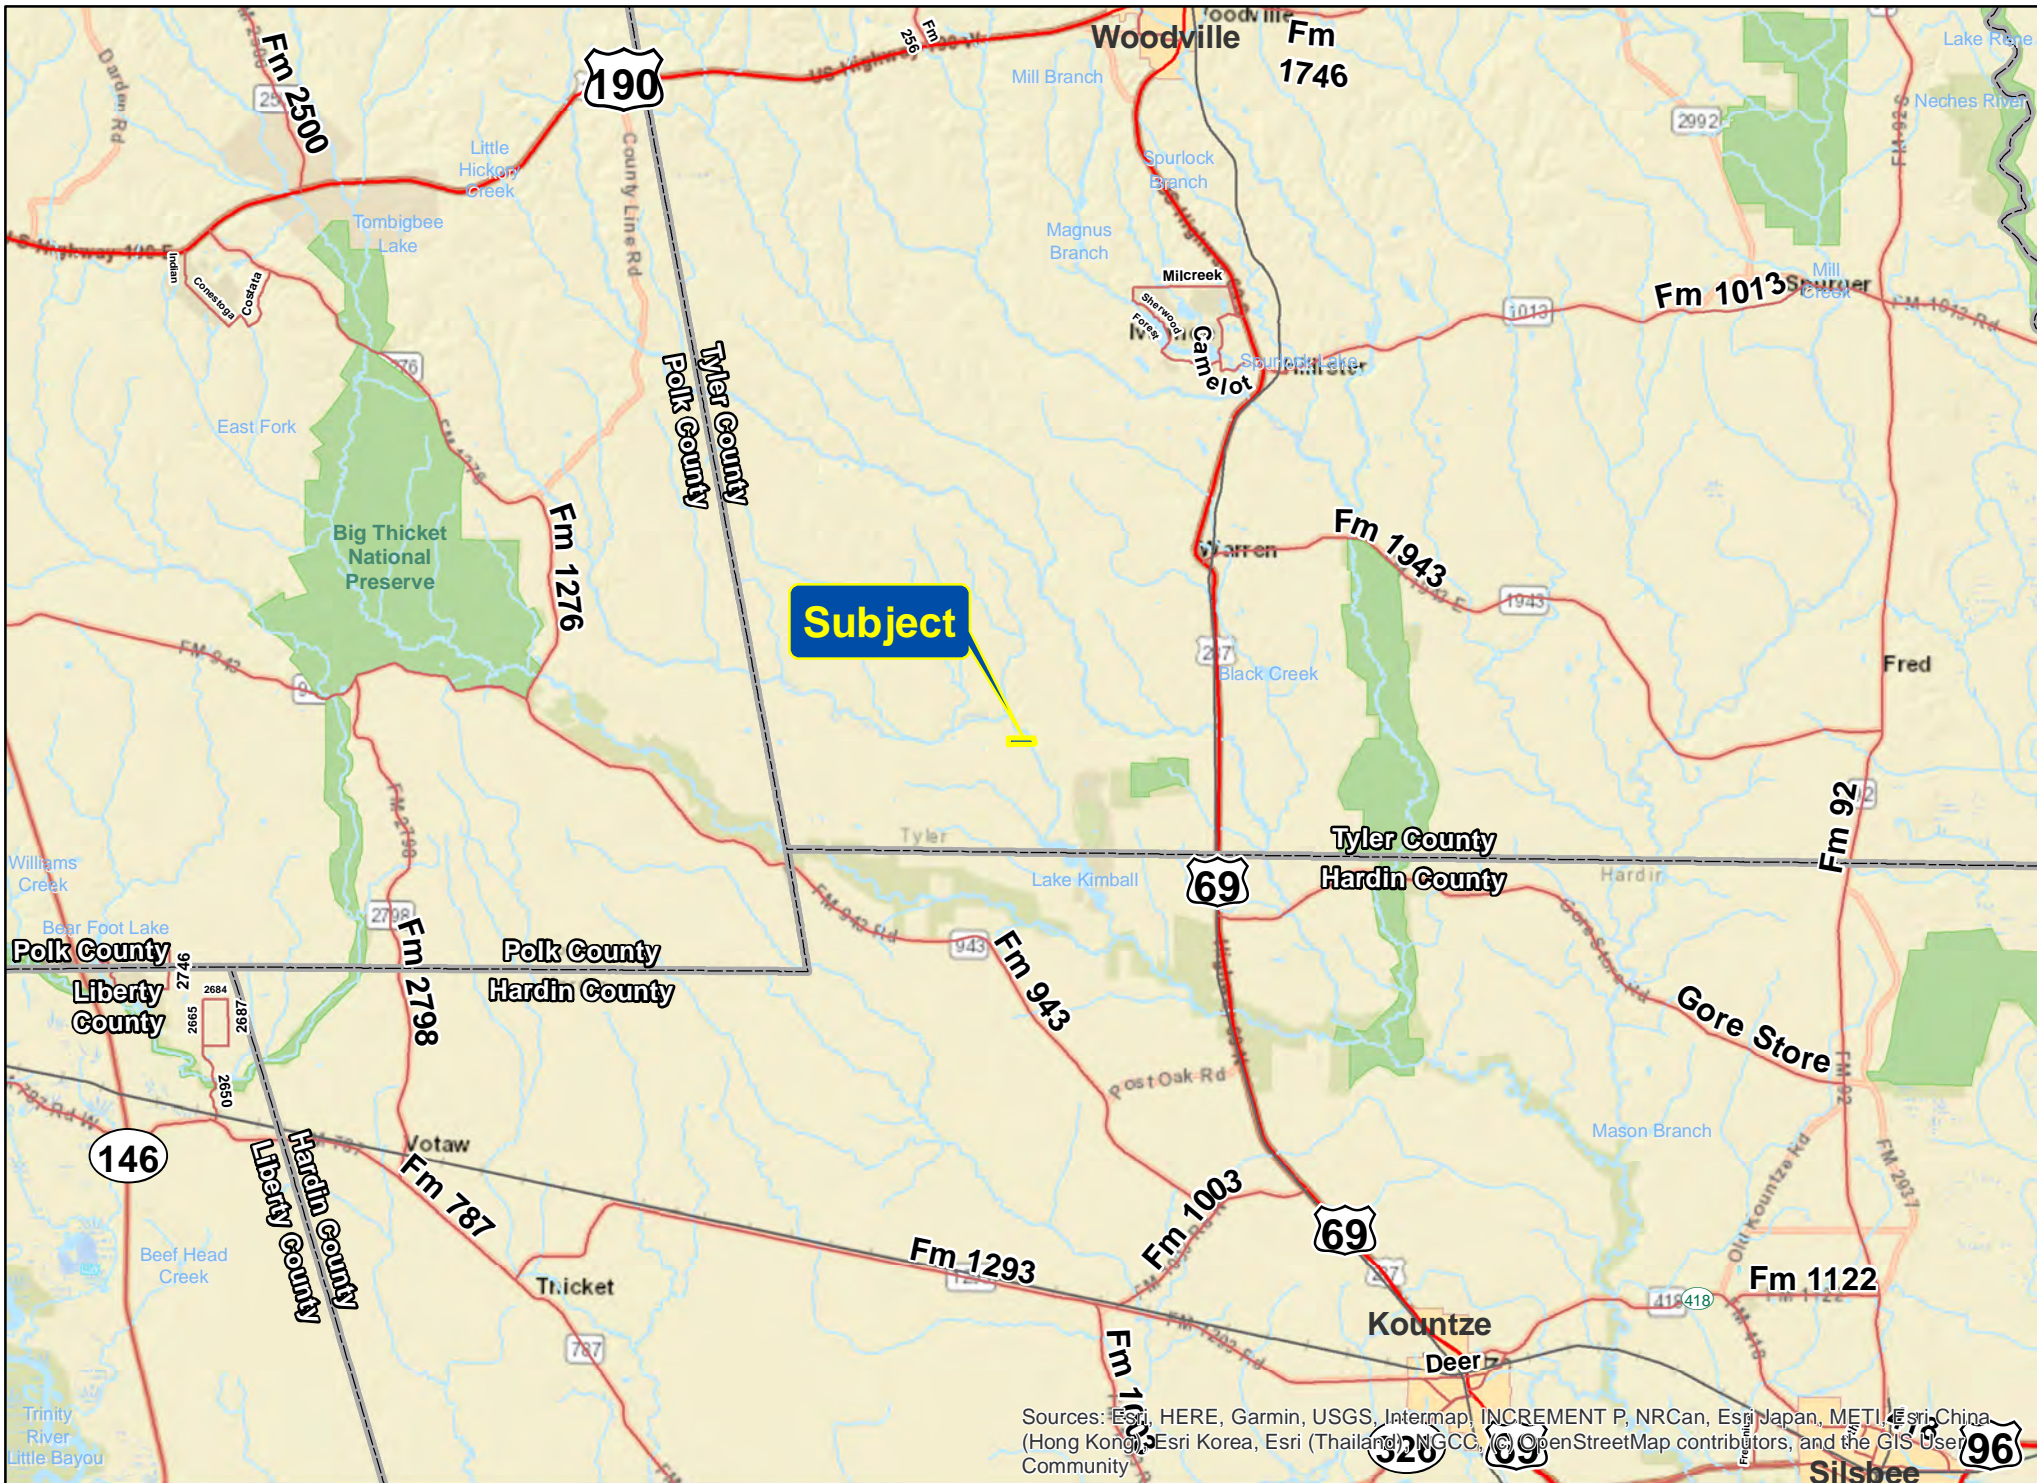

Sources: Esri, HERE, Garmin, USGS, Intermap, INCREMENT P, NRCan, Esri Japan, METI, Esri China (Hong Kong), Esri Korea, Esri (Thailand), IGN, CC, © OpenStreetMap contributors, and the GIS User Community

41 Acres | FM 2827 | Tyler Co., Texas

AA6241 - For illustration purposes only.

Sources: Esri, HERE, Garmin, USGS, Intermap, INCREMENT P, NRCan, Esri Japan, METI, Esri China (Hong Kong), Esri Korea, Esri (Thailand), NGCC, © OpenStreetMap contributors, and the GIS User Community

41 Acres | FM 2827 | Tyler Co., Texas

AA6241 - For illustration purposes only.

Sources: Esri, HERE, Garmin, USGS, Intermap, INCREMENT P, NRCan, Esri Japan, METI, Esri China (Hong Kong), Esri Korea, Esri (Thailand), NGCC, (c) OpenStreetMap contributors, and the GIS User Community