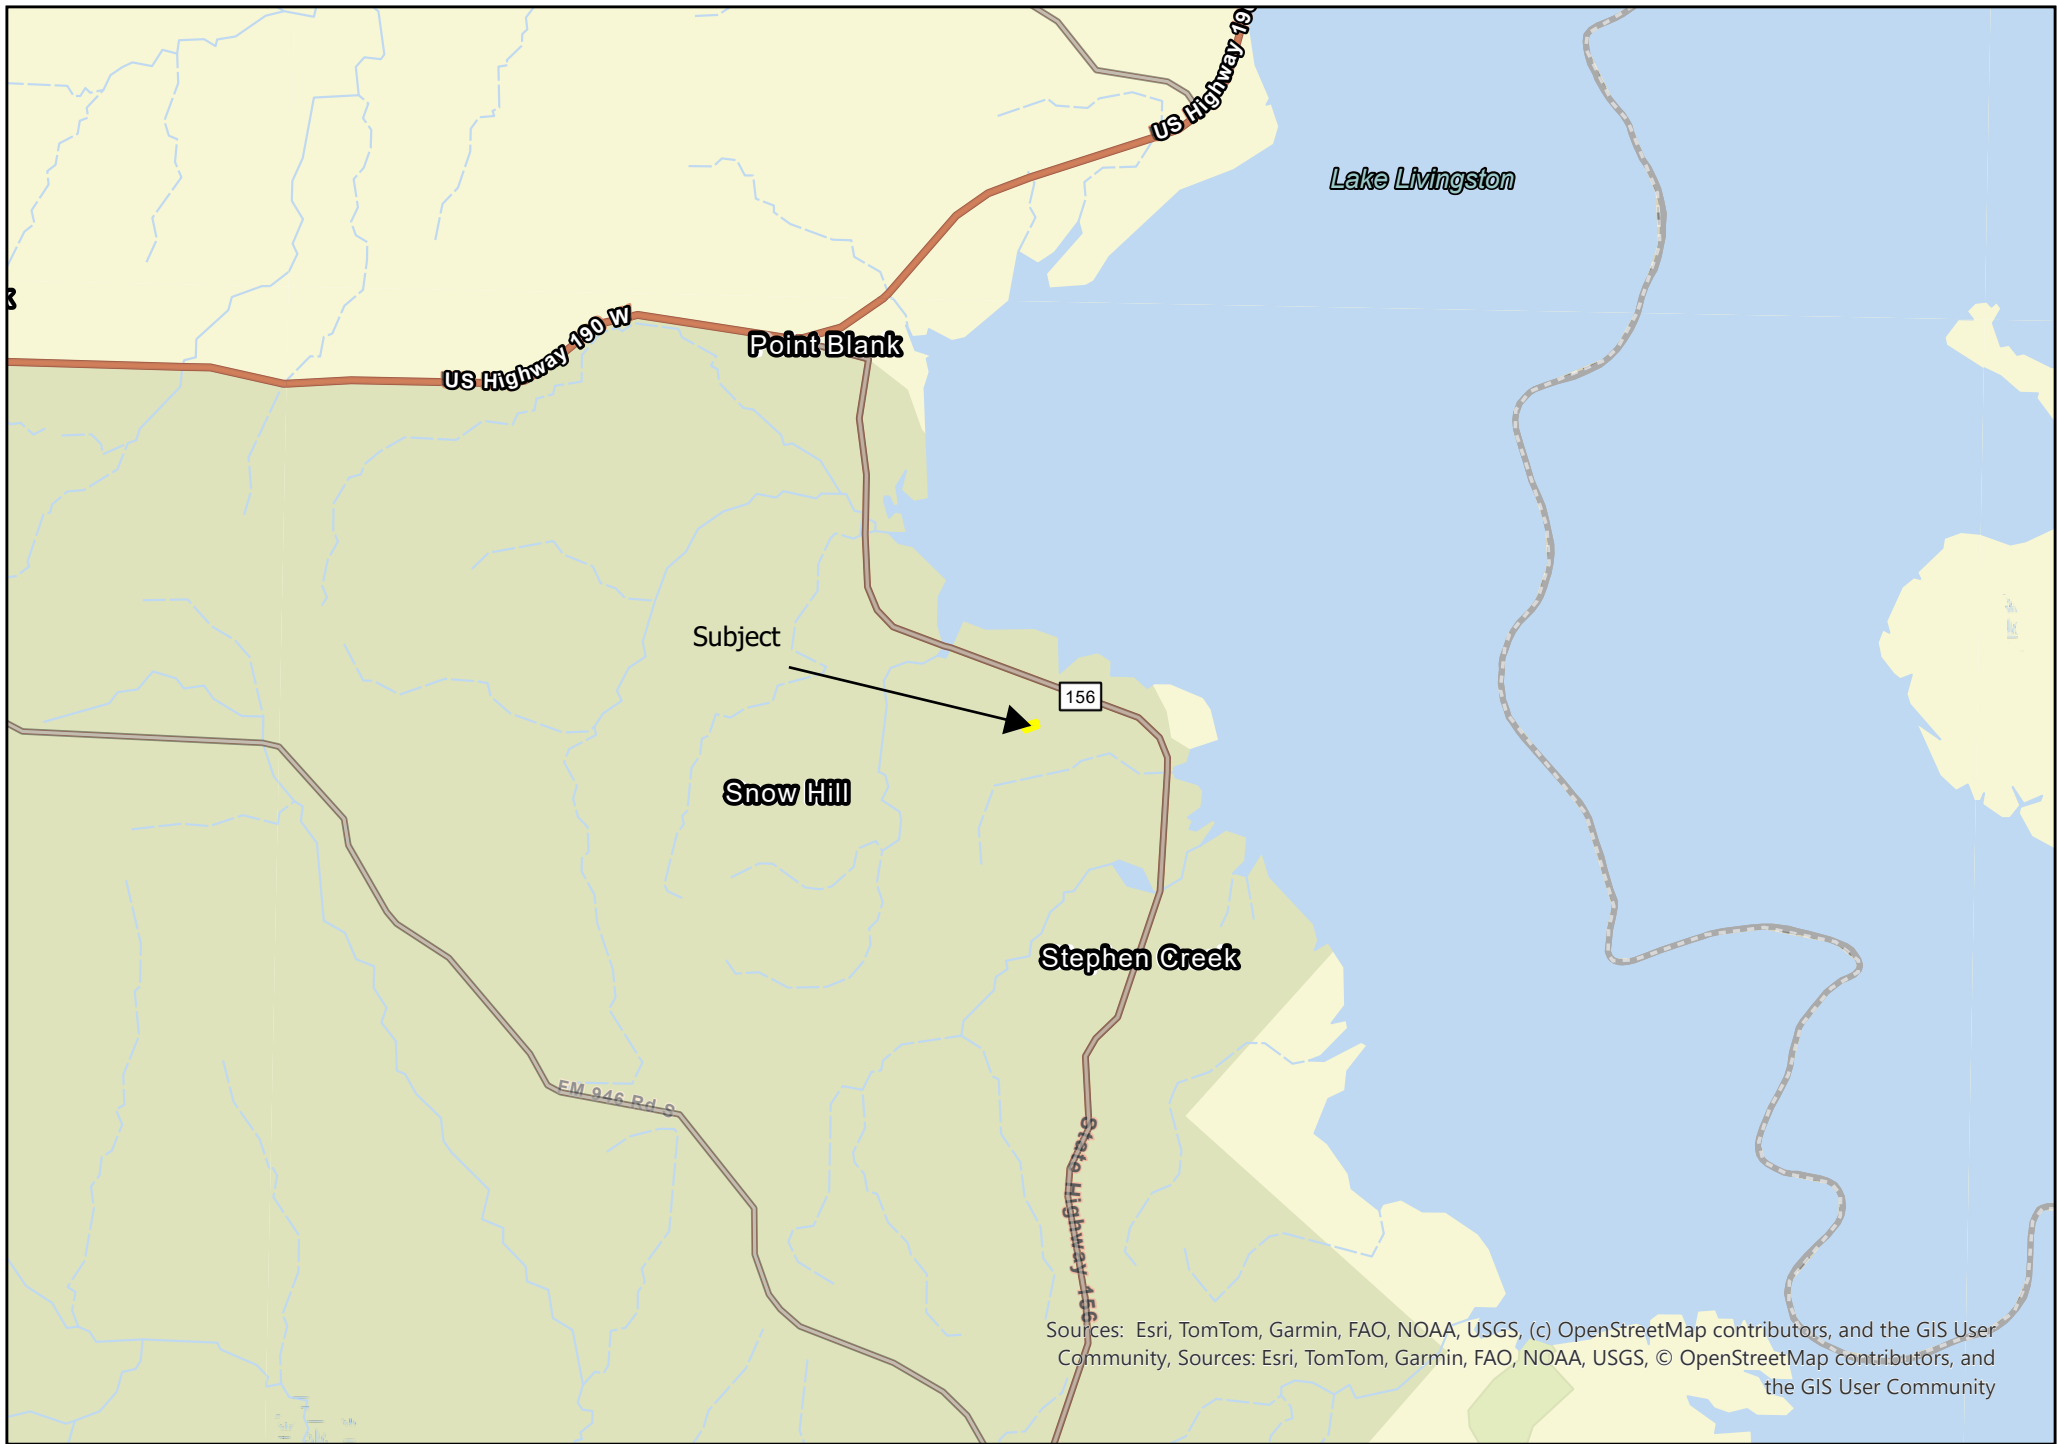

1 Acre | 47 & 57 Stage Coach Road | San Jacinto

For Illustration Purposes Only

Sources: Esri, TomTom, Garmin, FAO, NOAA, USGS, (c) OpenStreetMap contributors, and the GIS User Community, Sources: Esri, TomTom, Garmin, FAO, NOAA, USGS, © OpenStreetMap contributors, and the GIS User Community

0 0.02 0.04 0.09 Miles

1 Acre | 47 & 57 Stage Coach Road | San Jacinto

For Illustration Purposes Only

Sources: Esri, TomTom, Garmin, FAO, NOAA, USGS, (c) OpenStreetMap contributors, and the GIS User Community, Sources: Esri, TomTom, Garmin, FAO, NOAA, USGS, © OpenStreetMap contributors, and the GIS User Community

0 0.02 0.04 0.09 Miles

1 Acre | 47 & 57 Stage Coach Road | San Jacinto

For Illustration Purposes Only