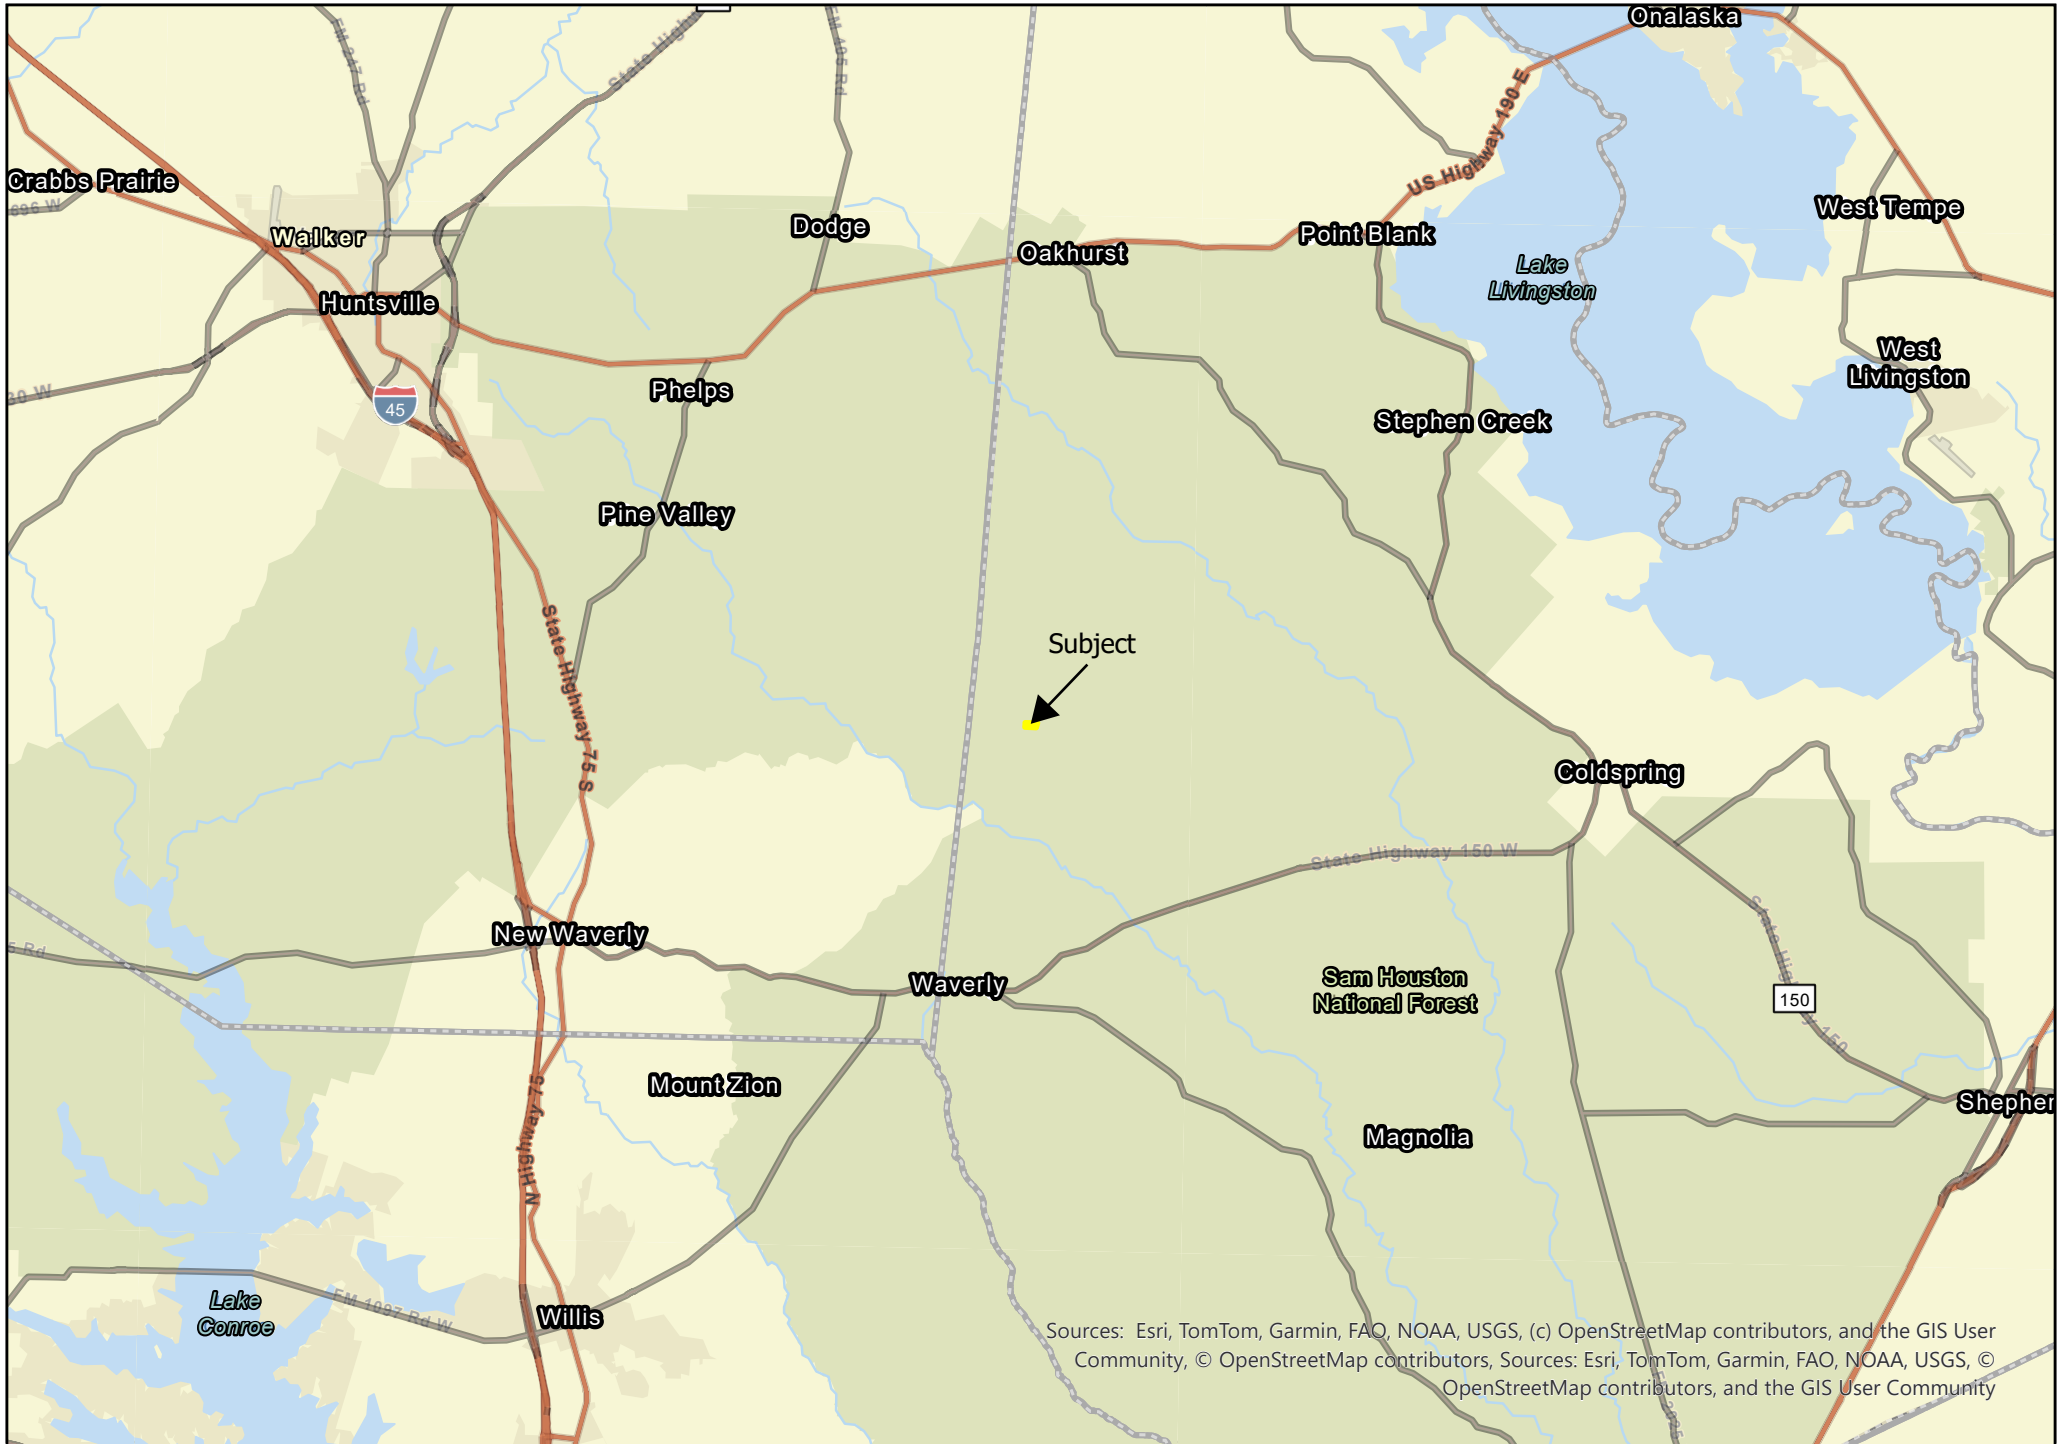

14 Acres | 1131 Big Woods Road | San Jacinto County, Texas

For Illustration Purposes Only

Sources: Esri, TomTom, Garmin, FAO, NOAA, USGS, (c) OpenStreetMap contributors, and the GIS User Community, © OpenStreetMap contributors, Sources: Esri, TomTom, Garmin, FAO, NOAA, USGS, © OpenStreetMap contributors, and the GIS User Community

14 Acres | 1131 Big Woods Road | San Jacinto County, Texas

For Illustration Purposes Only