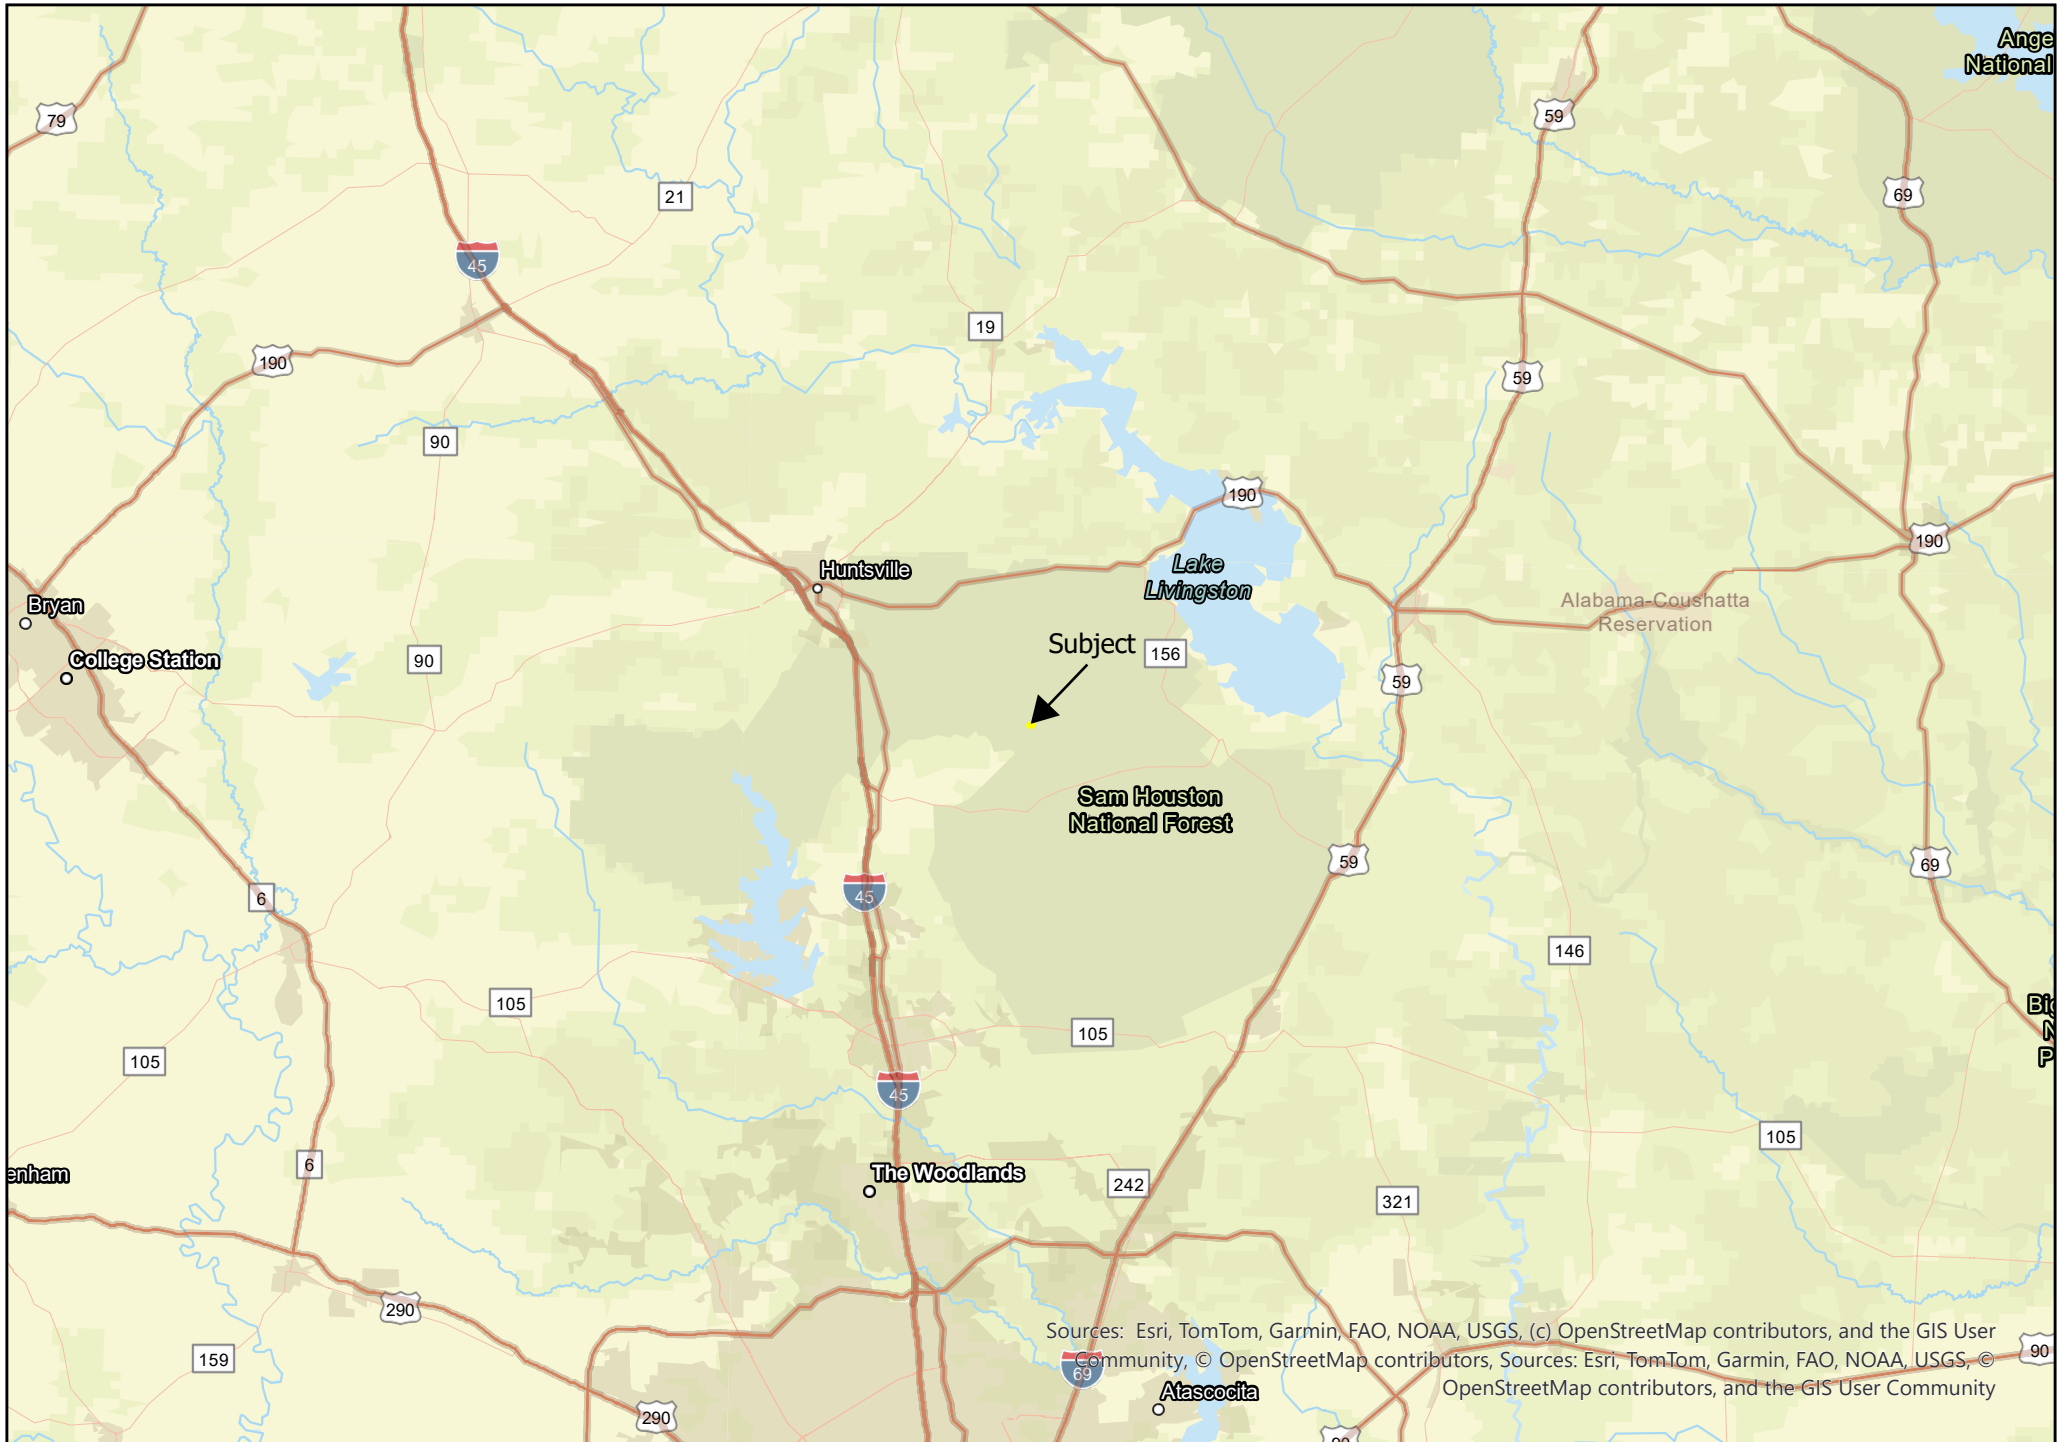

14 Acres | 1131 Big Woods Road | San Jacinto County, Texas

For Illustration Purposes Only

Sources: Esri, TomTom, Garmin, FAO, NOAA, USGS, (c) OpenStreetMap contributors, and the GIS User Community, © OpenStreetMap contributors, Sources: Esri, TomTom, Garmin, FAO, NOAA, USGS, © OpenStreetMap contributors, and the GIS User Community