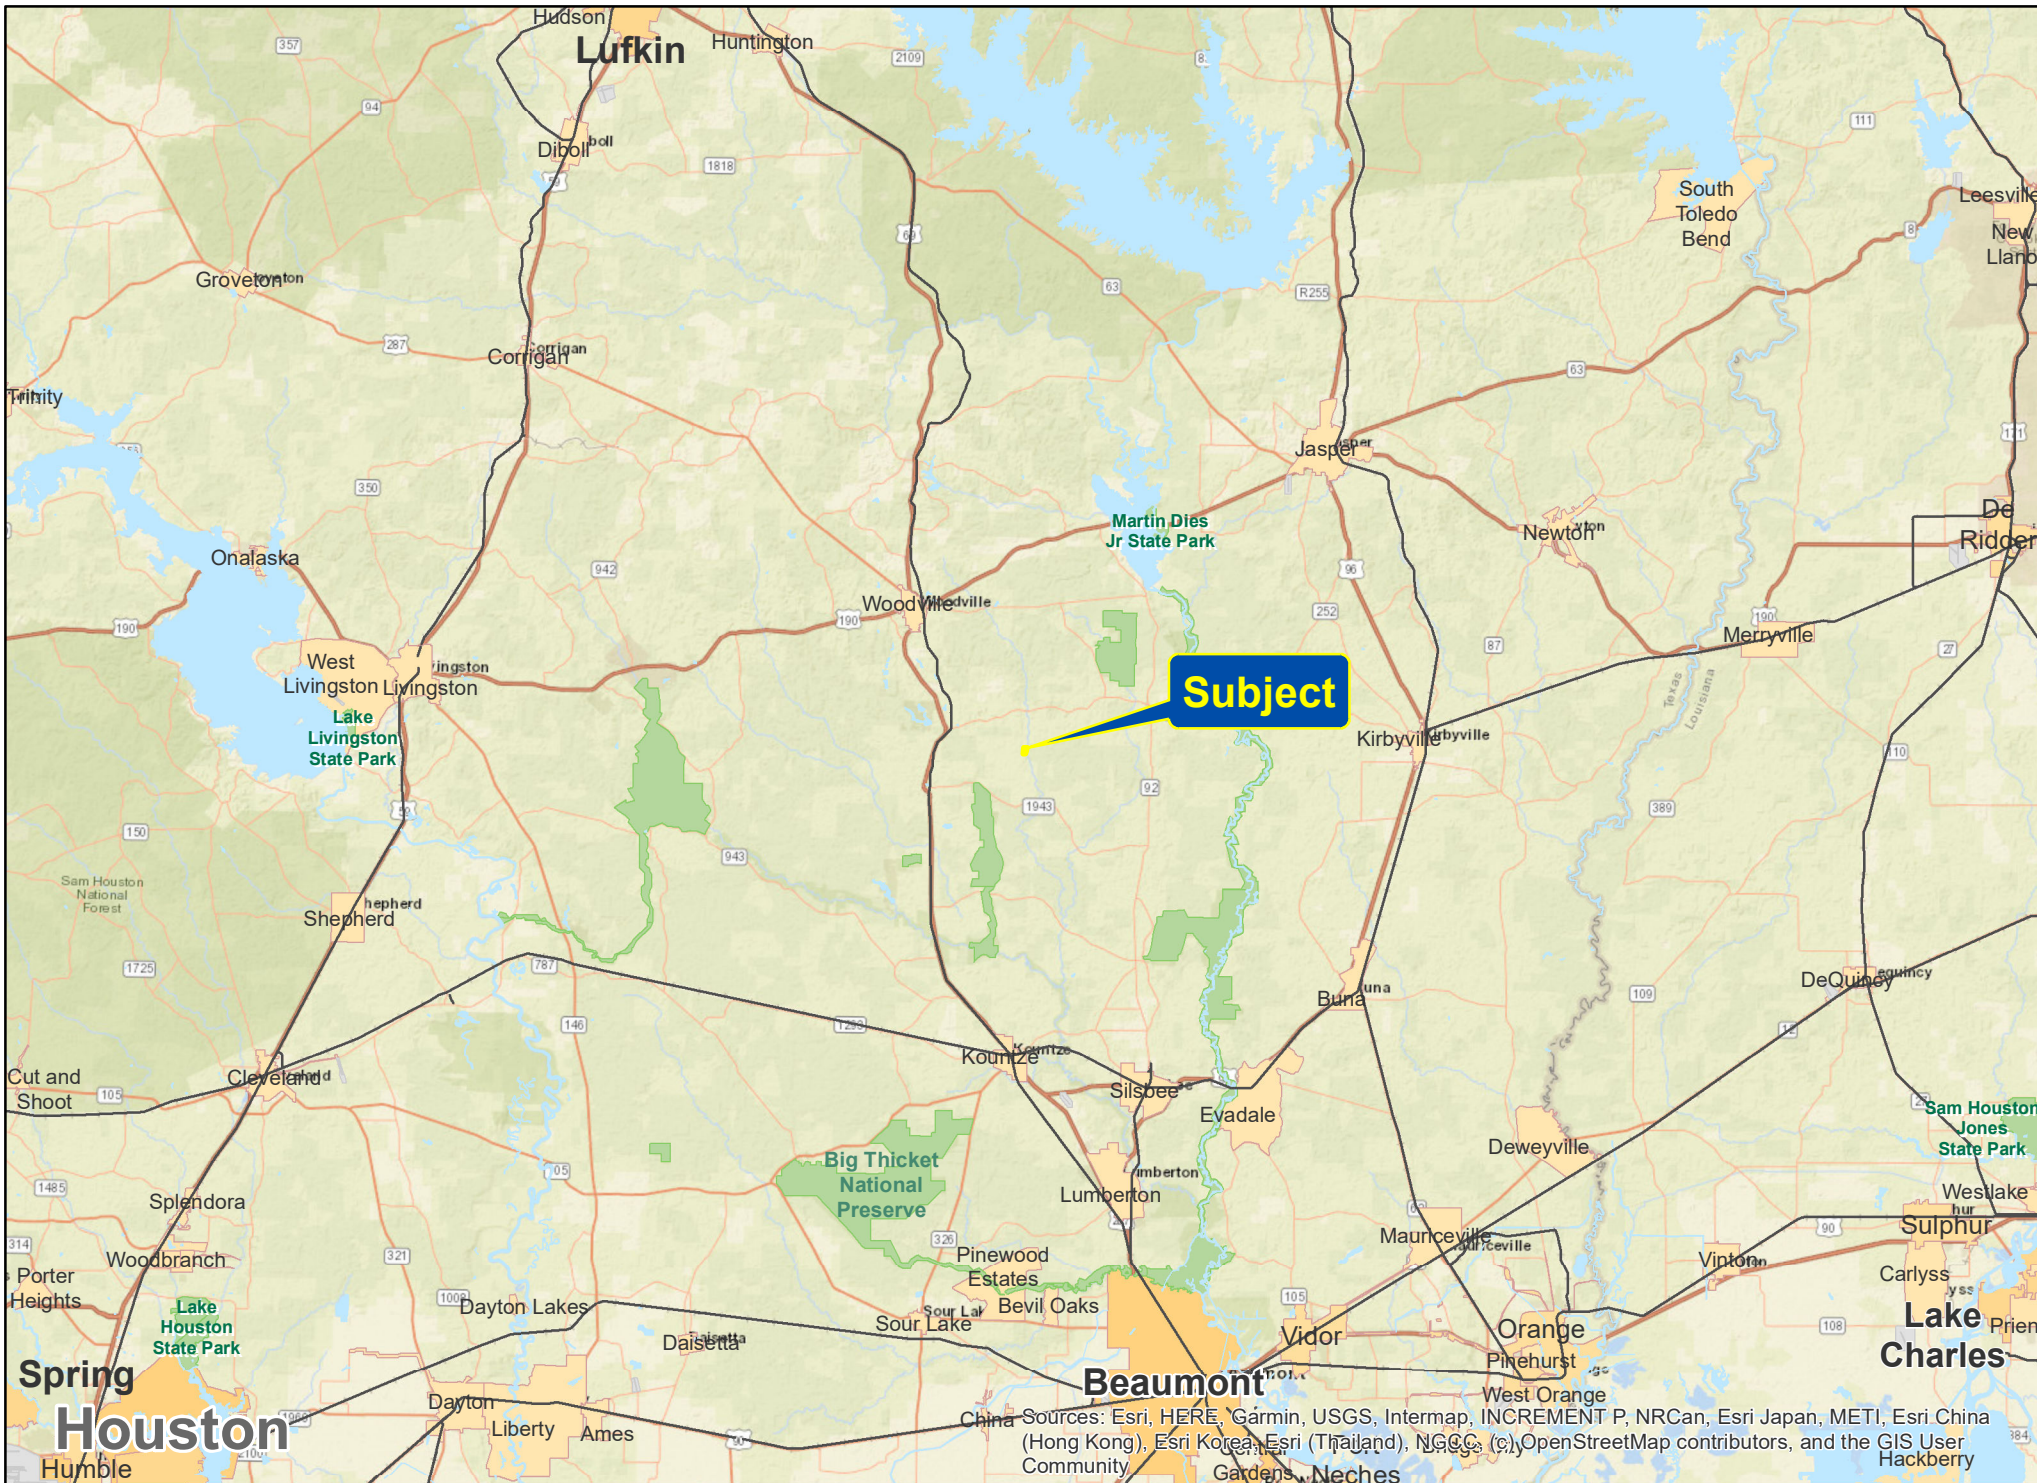

47 Acres | County Road 4525 | Tyler Co., Texas

SN6512 - For illustration purposes only.

Sources: Esri, HERE, Garmin, USGS, Intermap, INCREMENT P, NRCan, Esri Japan, METI, Esri China (Hong Kong), Esri Korea, Esri (Thailand), NGCC, (c) OpenStreetMap contributors, and the GIS User Community

47 Acres | County Road 4525 | Tyler Co., Texas

SN6512 - For illustration purposes only.