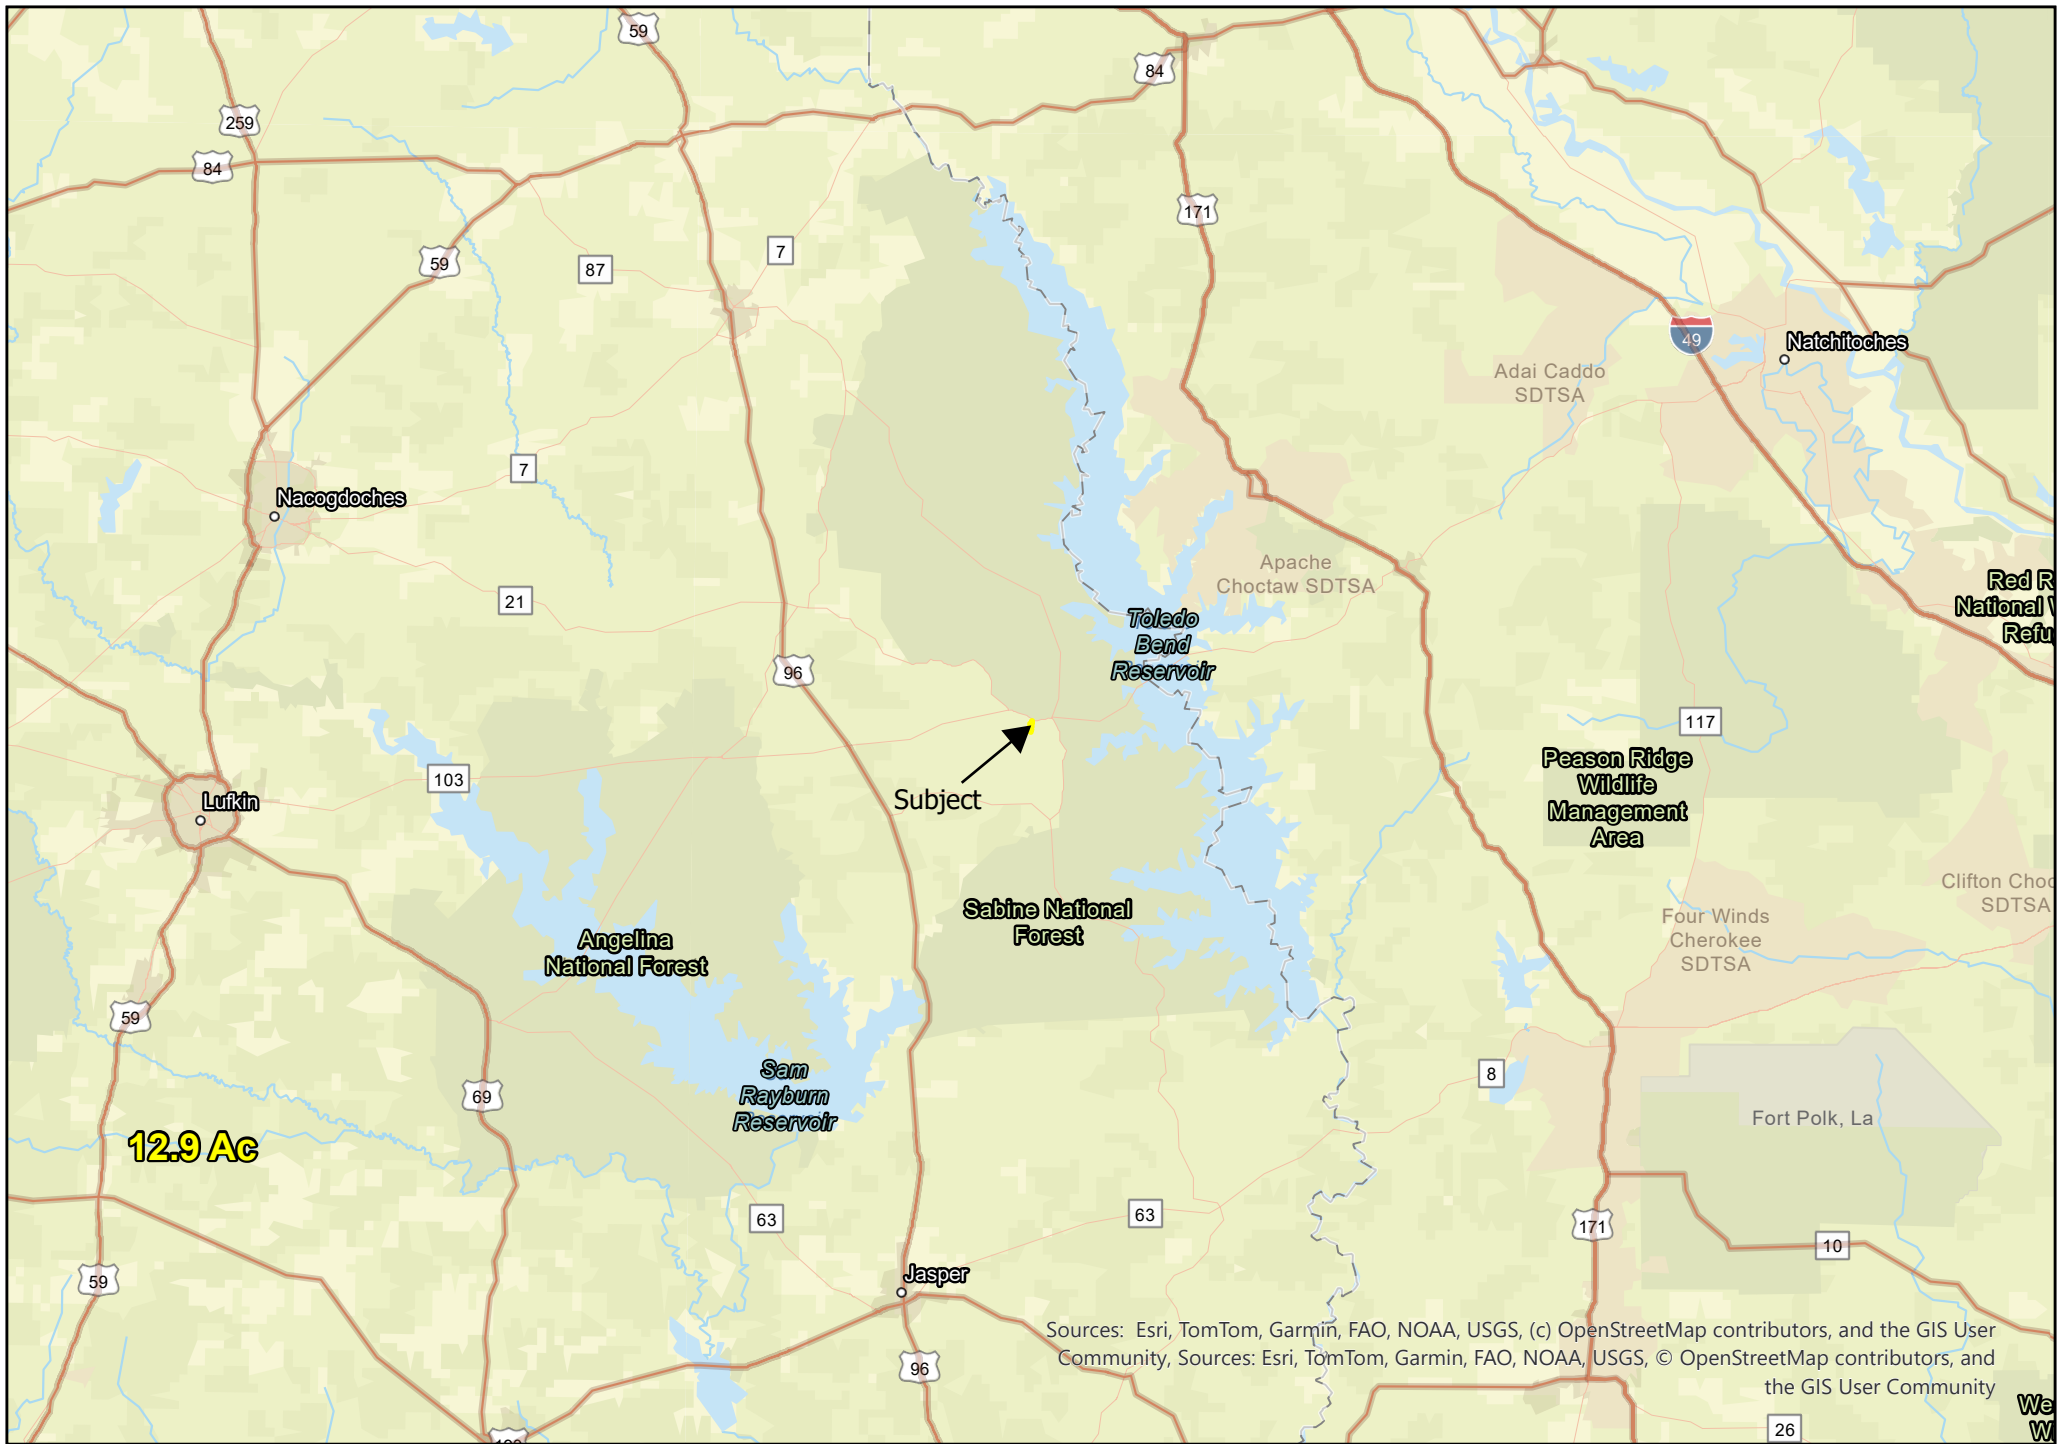

0 0.02 0.04 0.09 Miles

34 Acres | Flat Road | Sabine County, Texas

For Illustration Purposes Only

Sources: Esri, TomTom, Garmin, FAO, NOAA, USGS, (c) OpenStreetMap contributors, and the GIS User Community, Sources: Esri, TomTom, Garmin, FAO, NOAA, USGS, © OpenStreetMap contributors, and the GIS User Community

34 Acres | Flat Road | Sabine County, Texas

For Illustration Purposes Only

**12.9 Ac**

Subject

Sources: Esri, TomTom, Garmin, FAO, NOAA, USGS, (c) OpenStreetMap contributors, and the GIS User Community, Sources: Esri, TomTom, Garmin, FAO, NOAA, USGS, © OpenStreetMap contributors, and the GIS User Community

34 Acres | Flat Road | Sabine County, Texas

For Illustration Purposes Only