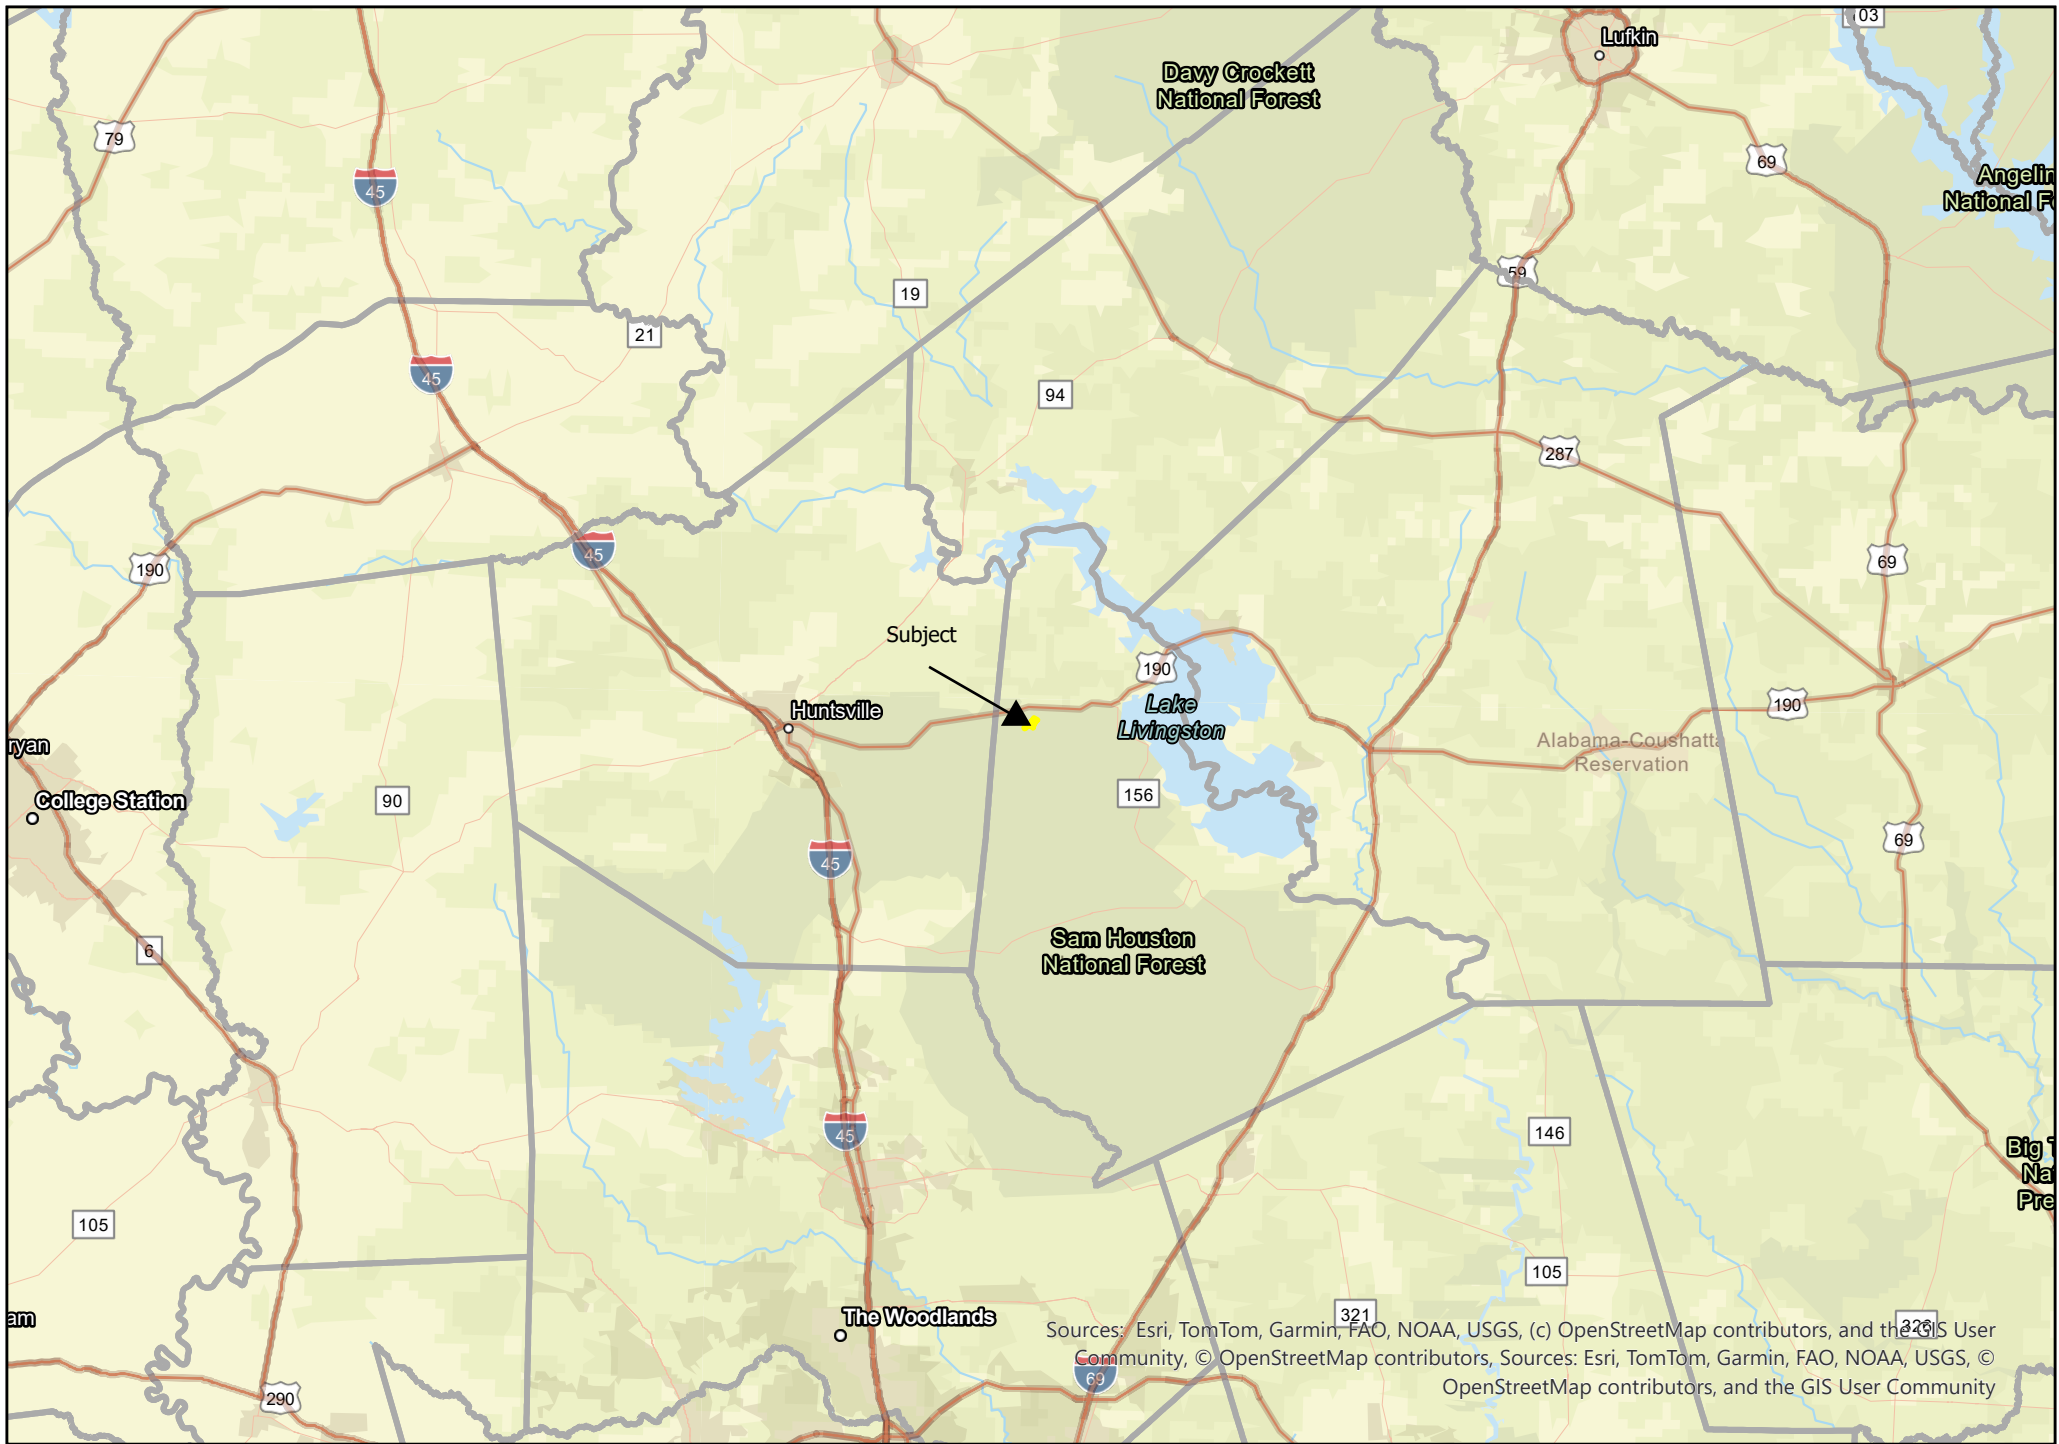

106 Acres | FM 946 | San Jacinto County, Texas

For Illustration Purposes Only

Sources: Esri, TomTom, Garmin, FAO, NOAA, USGS, (c) OpenStreetMap contributors, and the GIS User Community, © OpenStreetMap contributors, Sources: Esri, TomTom, Garmin, FAO, NOAA, USGS, © OpenStreetMap contributors, and the GIS User Community