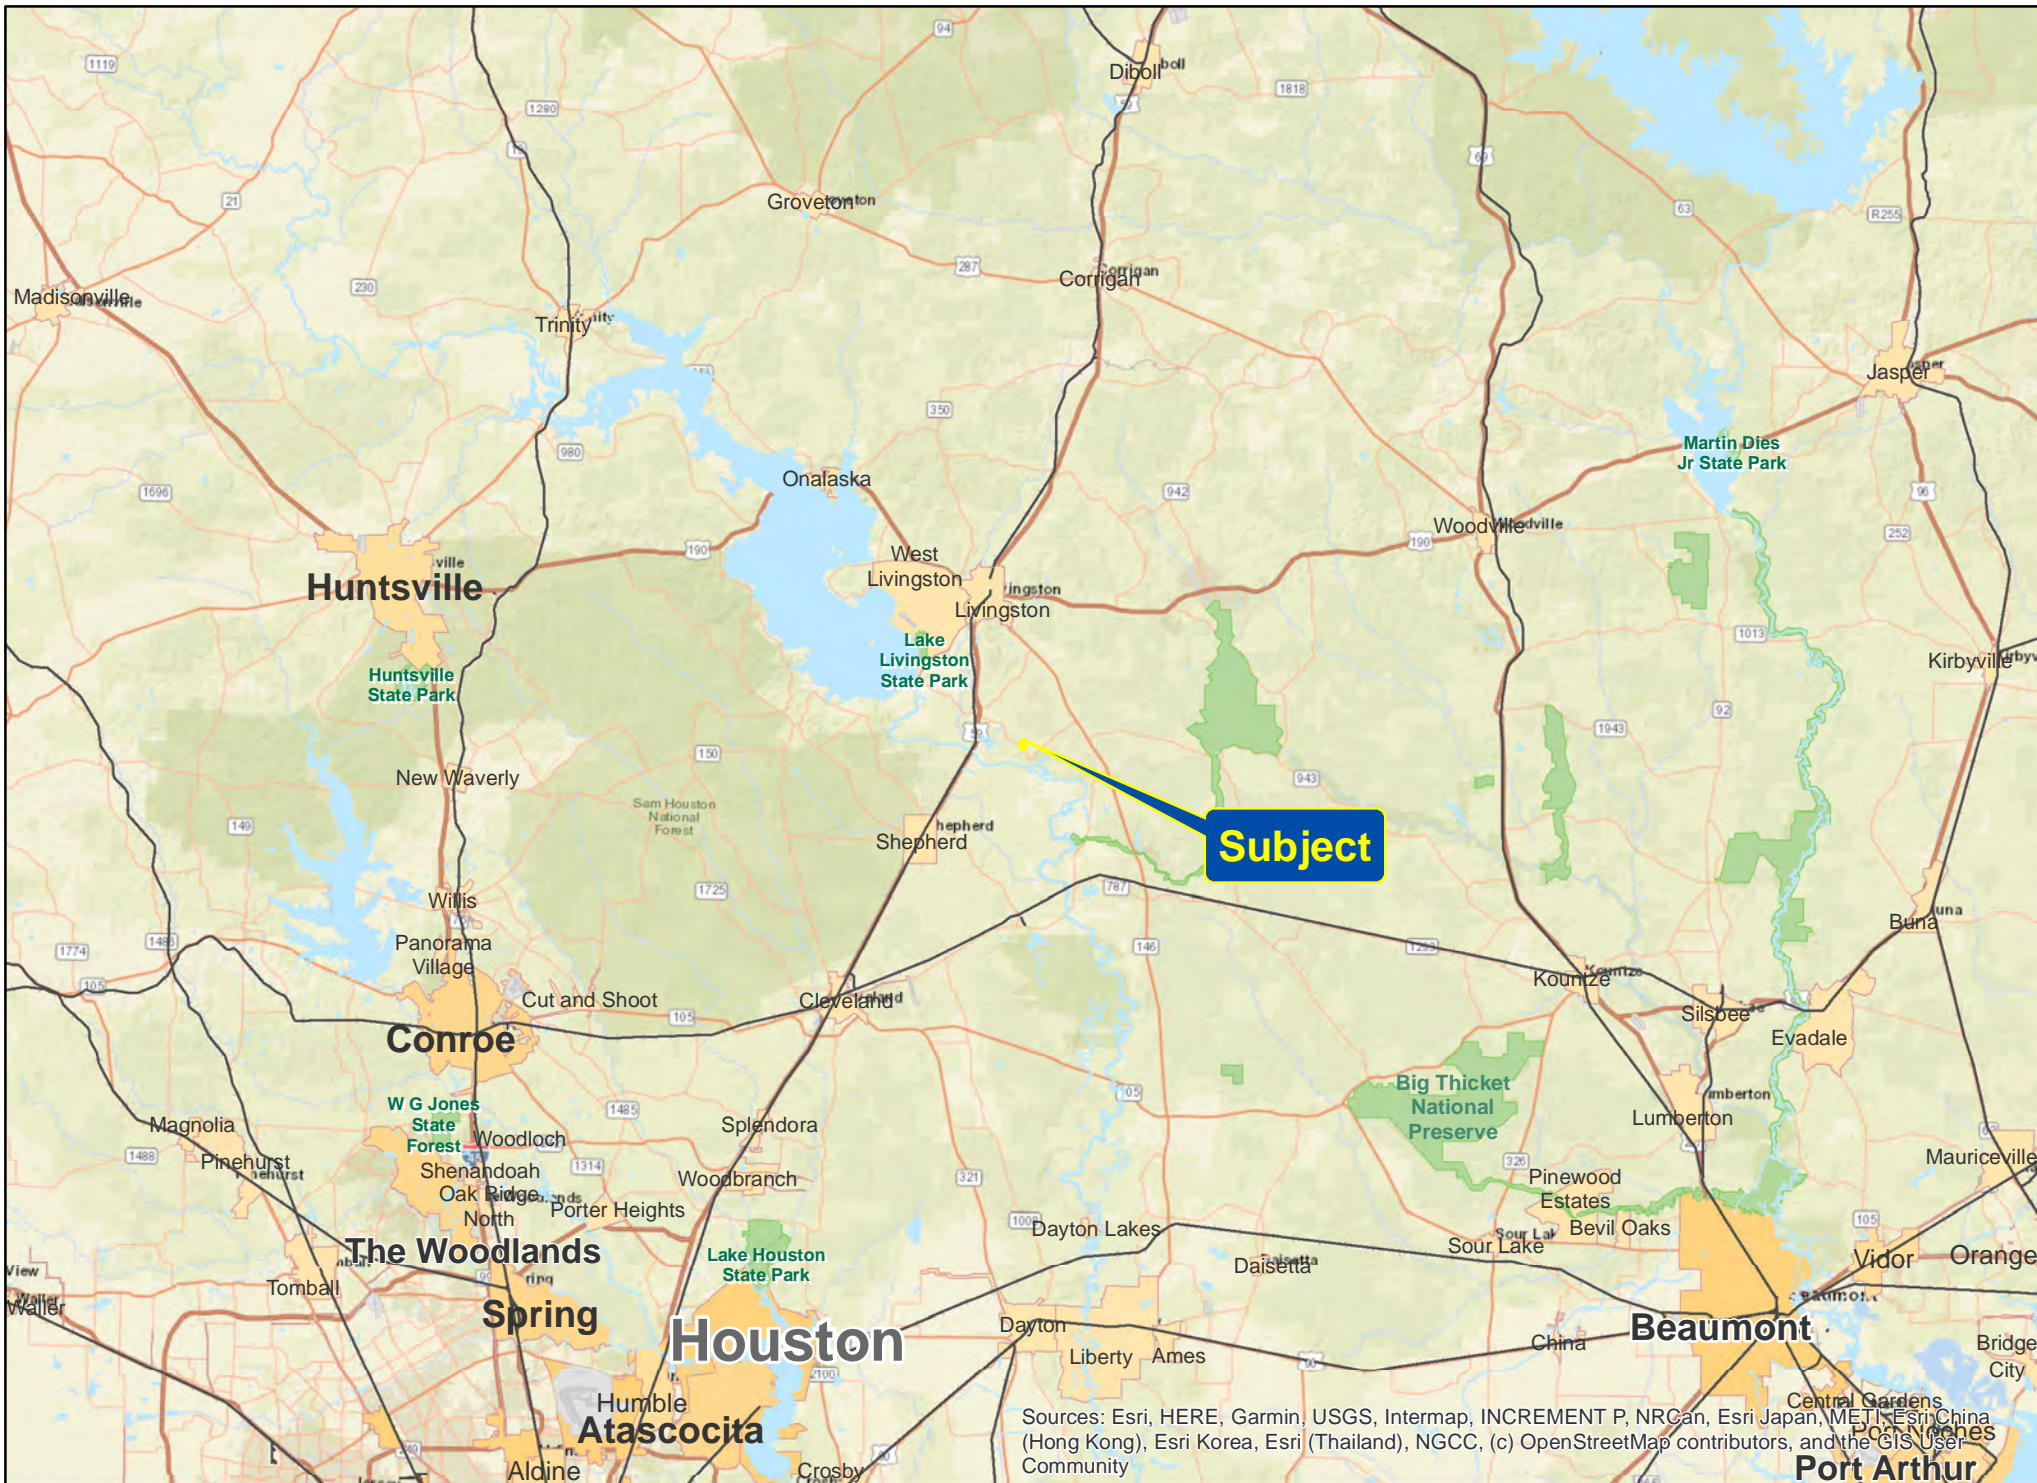

Subject

Sources: Esri, HERE, Garmin, USGS, Intermap, INCREMENT P, NRCan, Esri Japan, METI, Esri China (Hong Kong), Esri Korea, Esri (Thailand), NGCC, (c) OpenStreetMap contributors, and the GIS User Community

54 Acres | FM 2665 | Polk Co., Texas

AA6469 - For illustration purposes only.