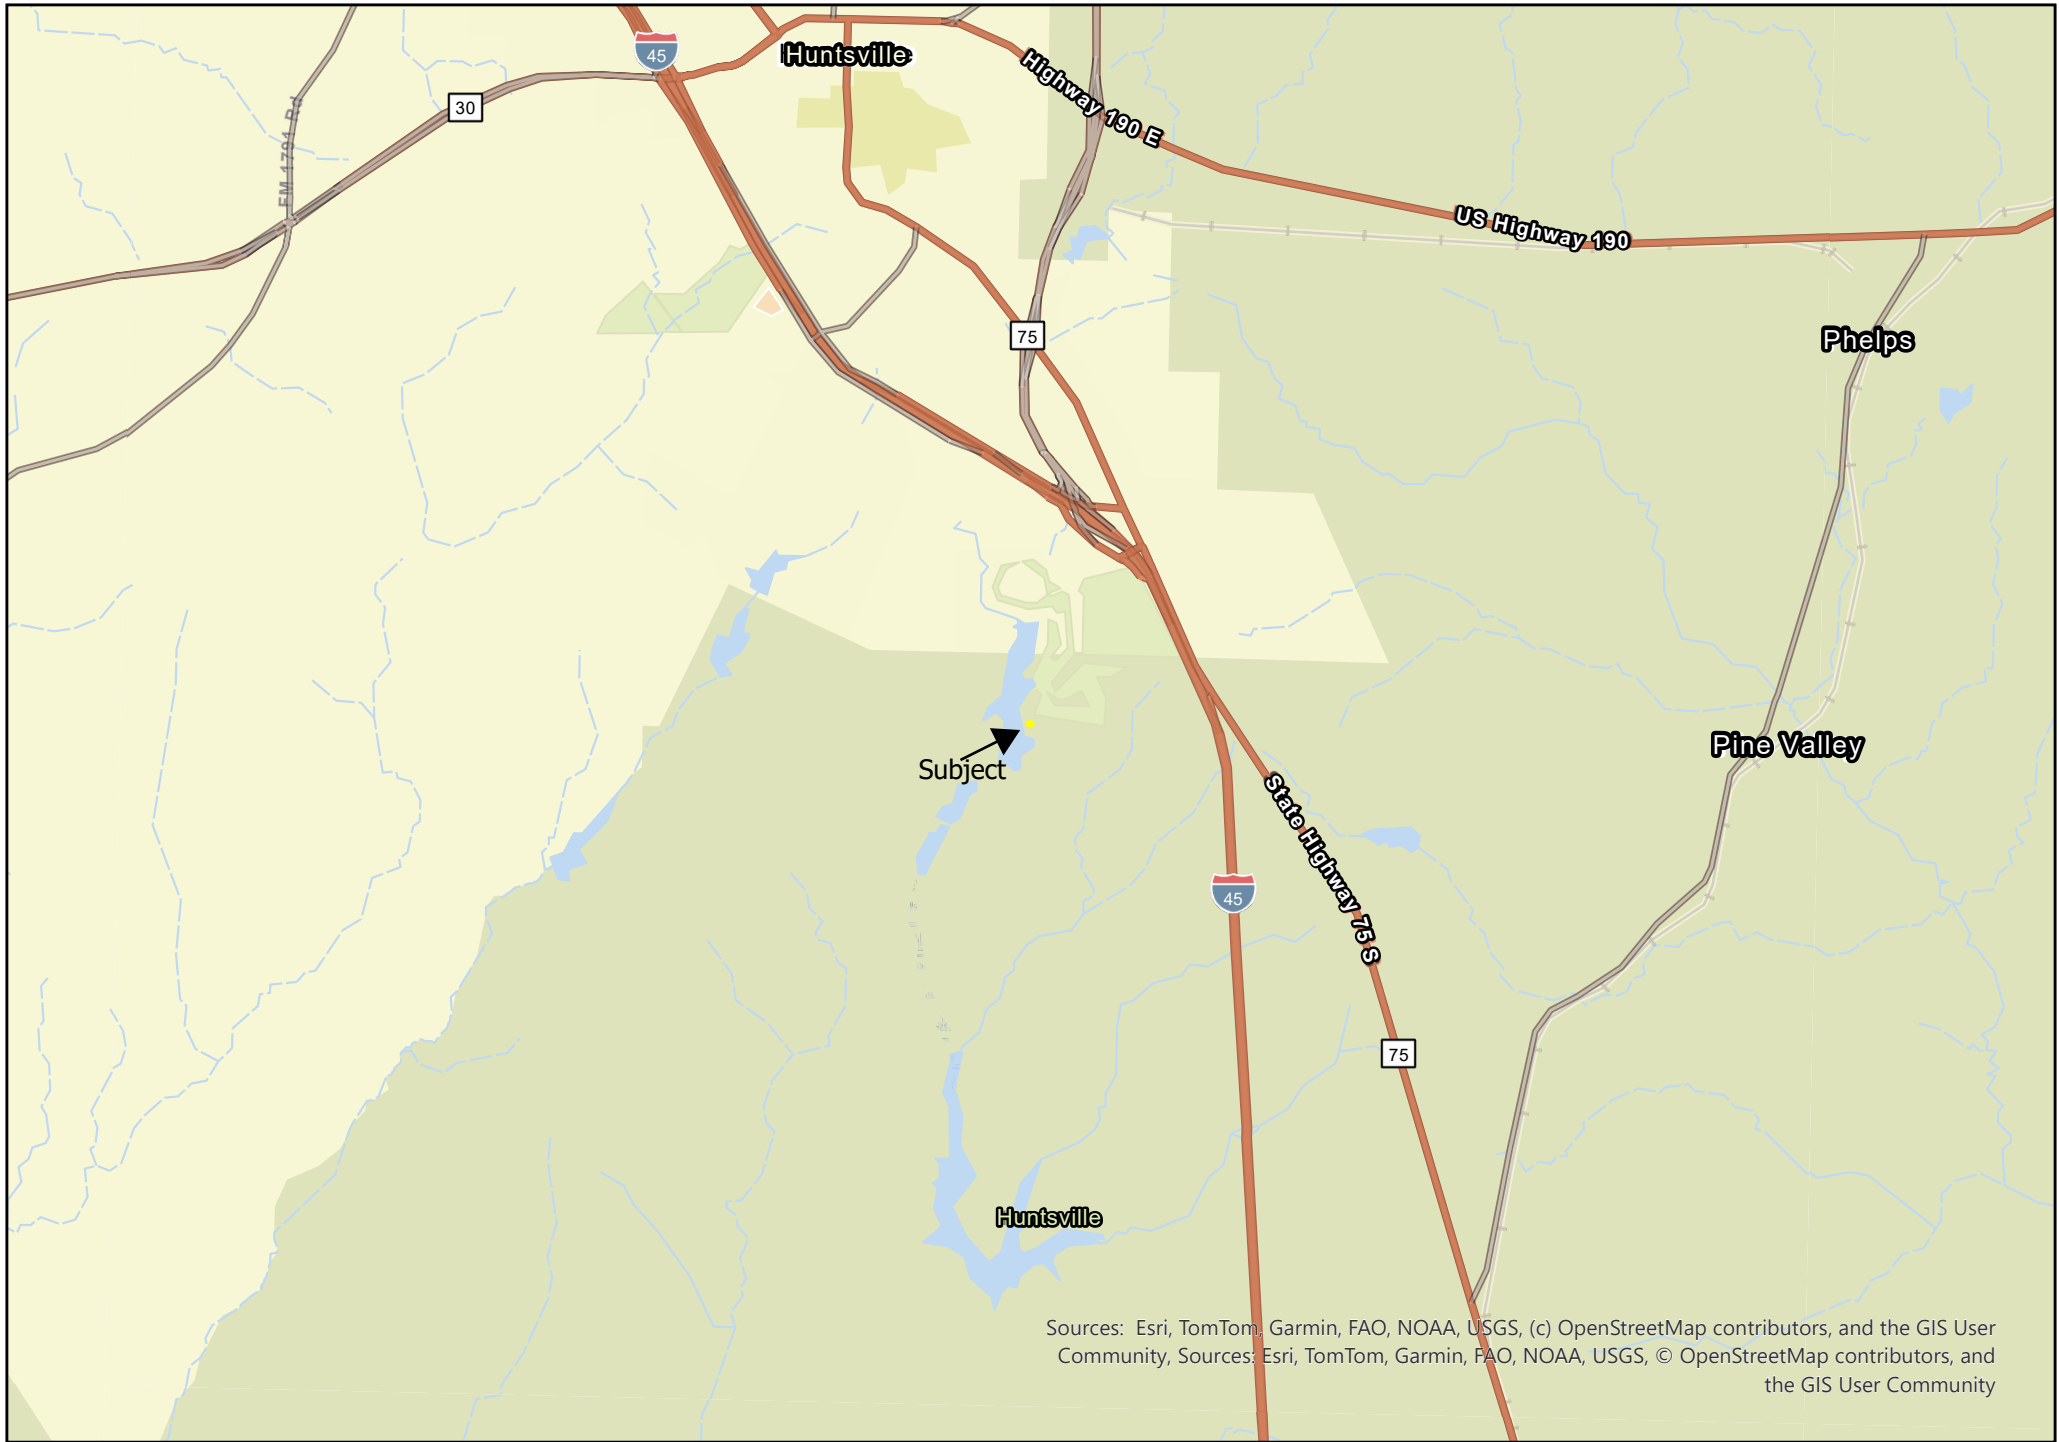

0 0.02 0.04 0.09 Miles

9 Lakeside Manor | Walker County, Texas

For Illustration Purposes Only

Sources: Esri, TomTom, Garmin, FAO, NOAA, USGS, (c) OpenStreetMap contributors, and the GIS User Community, Sources: Esri, TomTom, Garmin, FAO, NOAA, USGS, © OpenStreetMap contributors, and the GIS User Community

9 Lakeside Manor | Walker County, Texas

For Illustration Purposes Only

Sources: Esri, TomTom, Garmin, FAO, NOAA, USGS, (c) OpenStreetMap contributors, and the GIS User Community, Sources: Esri, TomTom, Garmin, FAO, NOAA, USGS, © OpenStreetMap contributors, and the GIS User Community

9 Lakeside Manor | Walker County, Texas

For Illustration Purposes Only