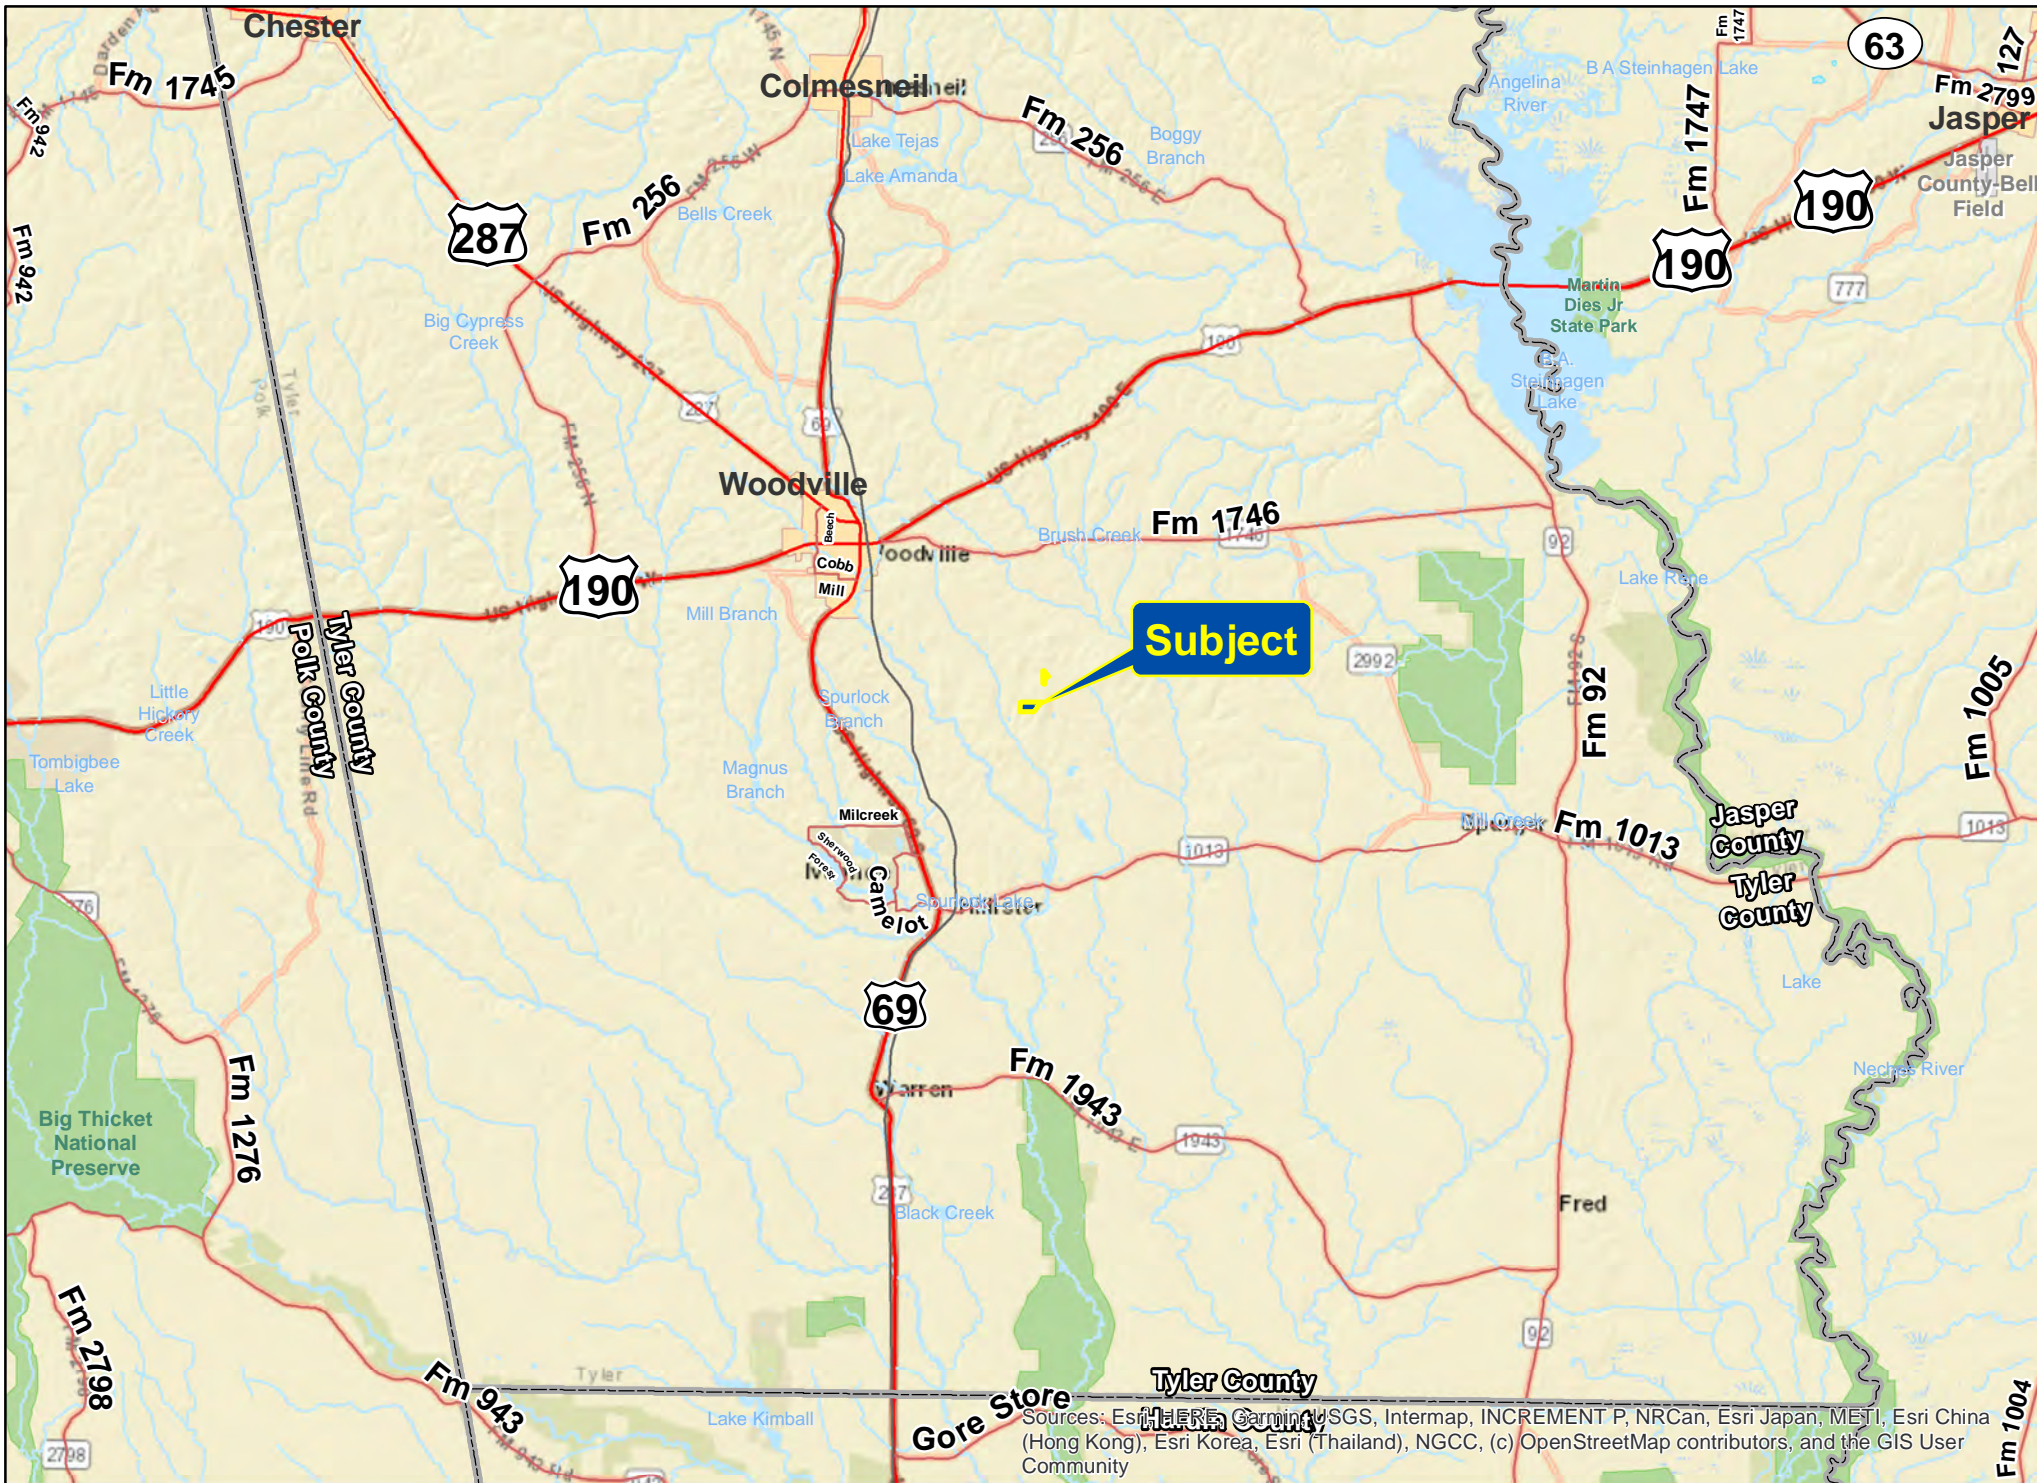

Sources: Esri, HERE, Garmin, USGS, Intermap, INCREMENT P, NRCan, Esri Japan, METI, Esri China (Hong Kong), Esri Korea, Esri (Thailand), NGCC, (c) OpenStreetMap contributors, and the GIS User Community

11 Acres & 45 Acres | Pope Mill Road & Spring Hill Road | Tyler Co., Texas

SN6327 - For illustration purposes only.

11 Acres & 45 Acres | Pope Mill Road & Spring Hill Road | Tyler Co., Texas

Sources: Esri, DeLorme, USGS, Intermap, INCREMENT P, NRCan, Esri Japan, METI, Esri China (Hong Kong), Esri Korea, Esri (Thailand), NGCC, (c) OpenStreetMap contributors, and the GIS User Community

SN6327 - For illustration purposes only.

Sources: Esri, HERE, Garmin, USGS, Intermap, INCREMENT P, NRCan, Esri Japan, METI, Esri China (Hong Kong), Esri Korea, Esri (Thailand), NGCC, (c) OpenStreetMap contributors, and the GIS User Community

11 Acres & 45 Acres | Pope Mill Road & Spring Hill Road | Tyler Co., Texas

SN6327 - For illustration purposes only.