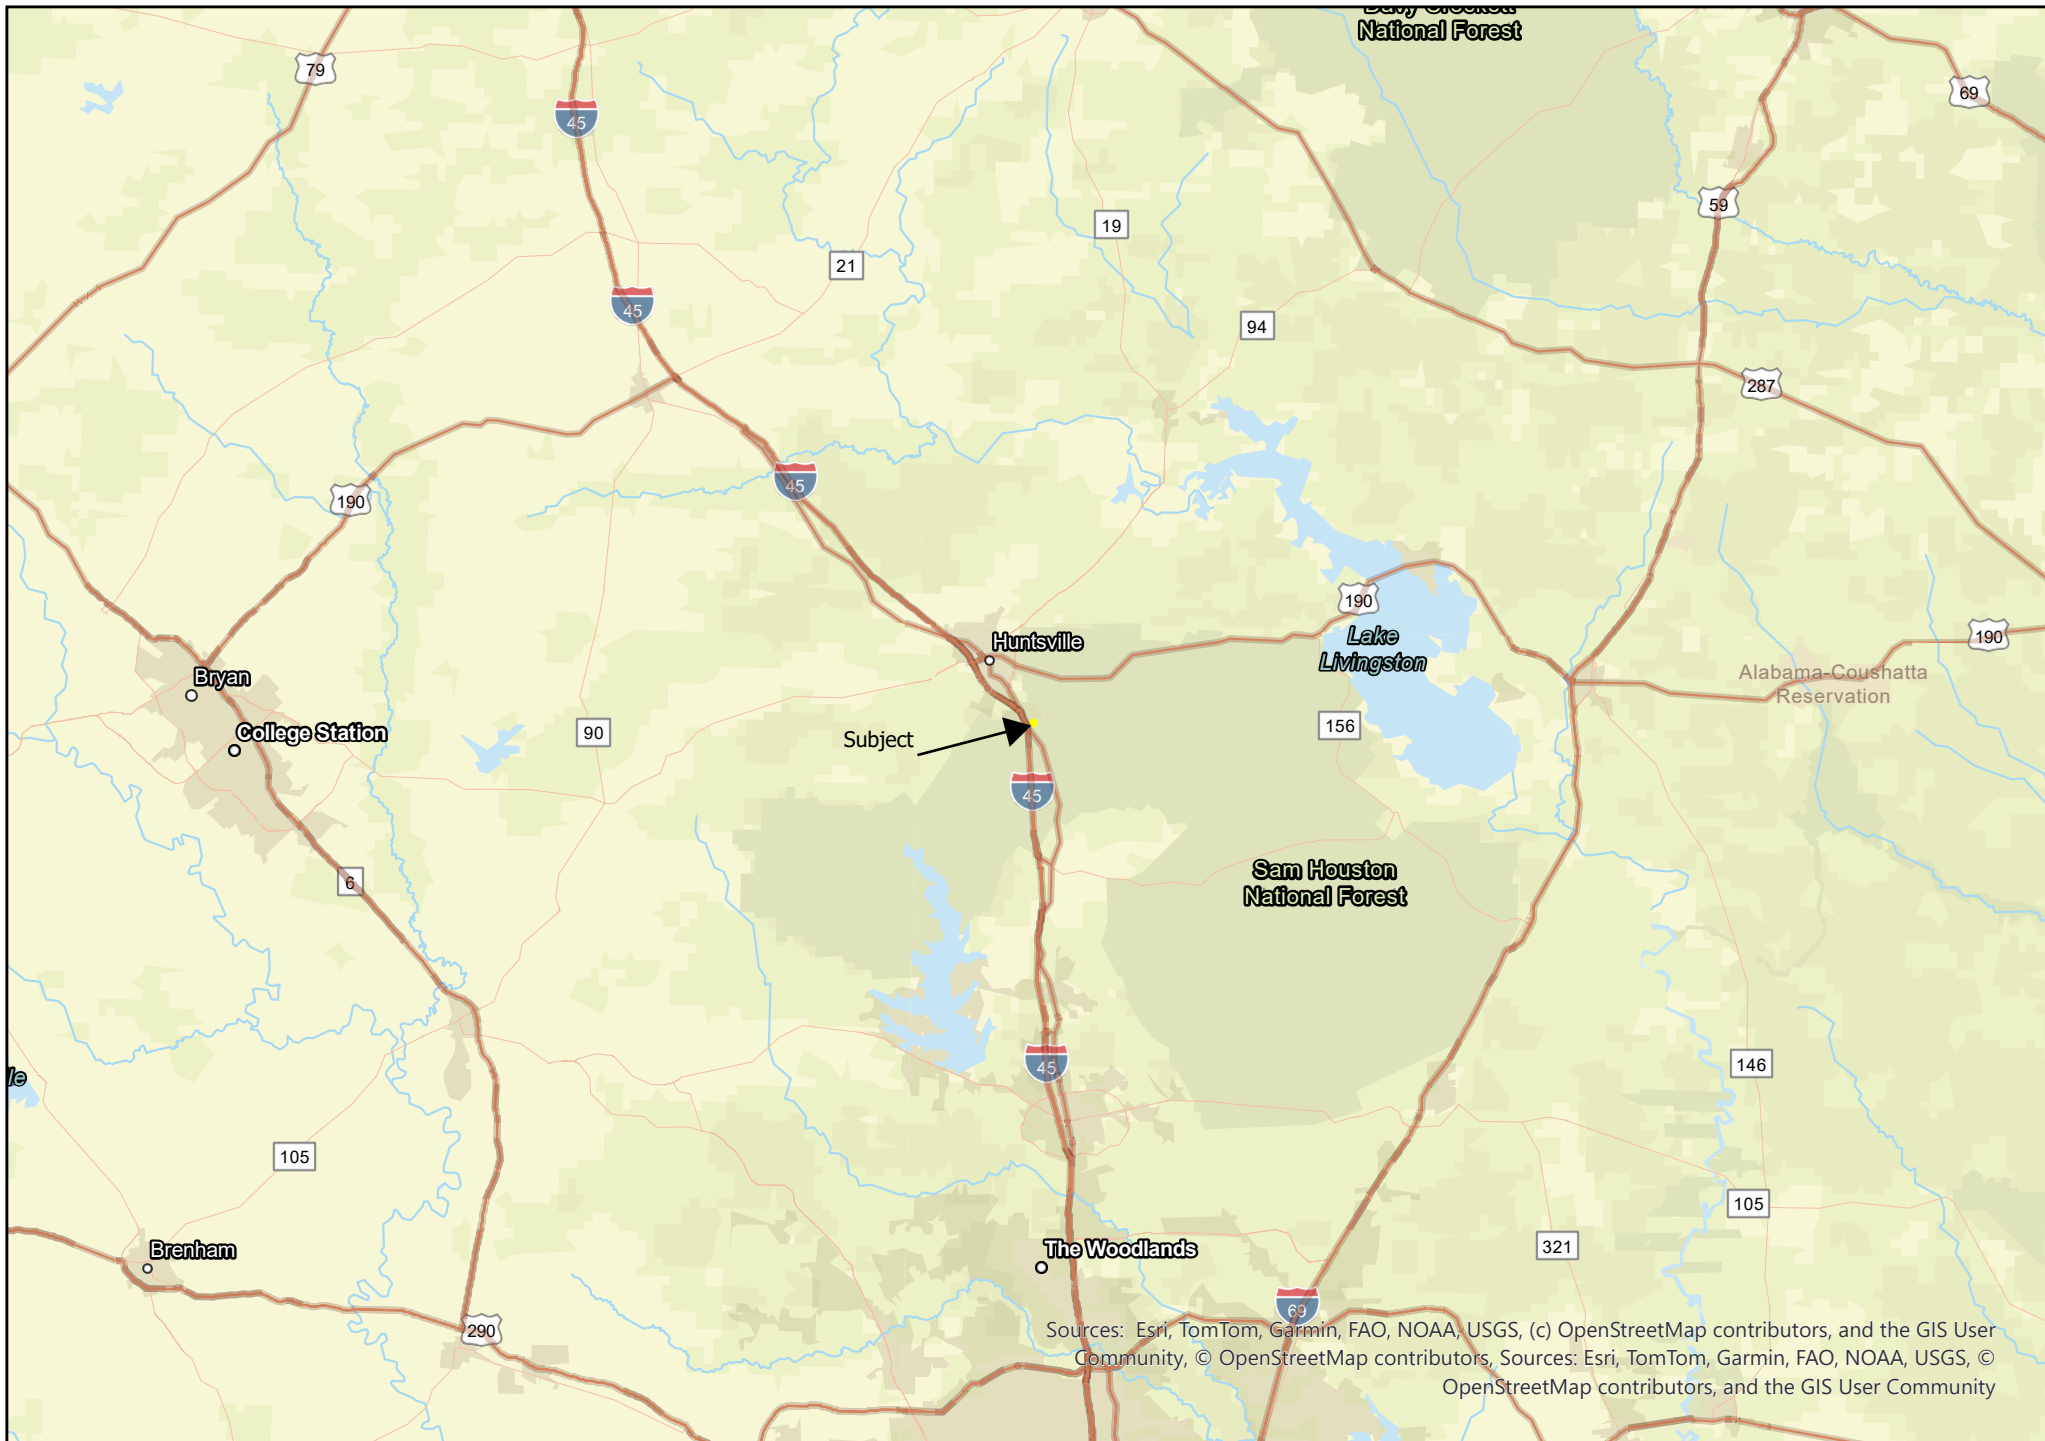

Sources: Esri, TomTom, Garmin, FAO, NOAA, USGS, (c) OpenStreetMap contributors, and the GIS User Community, © OpenStreetMap contributors, Sources: Esri, TomTom, Garmin, FAO, NOAA, USGS, © OpenStreetMap contributors, and the GIS User Community

16.17 Acres | Rush Road | Walker County, Texas

For Illustration Purposes Only