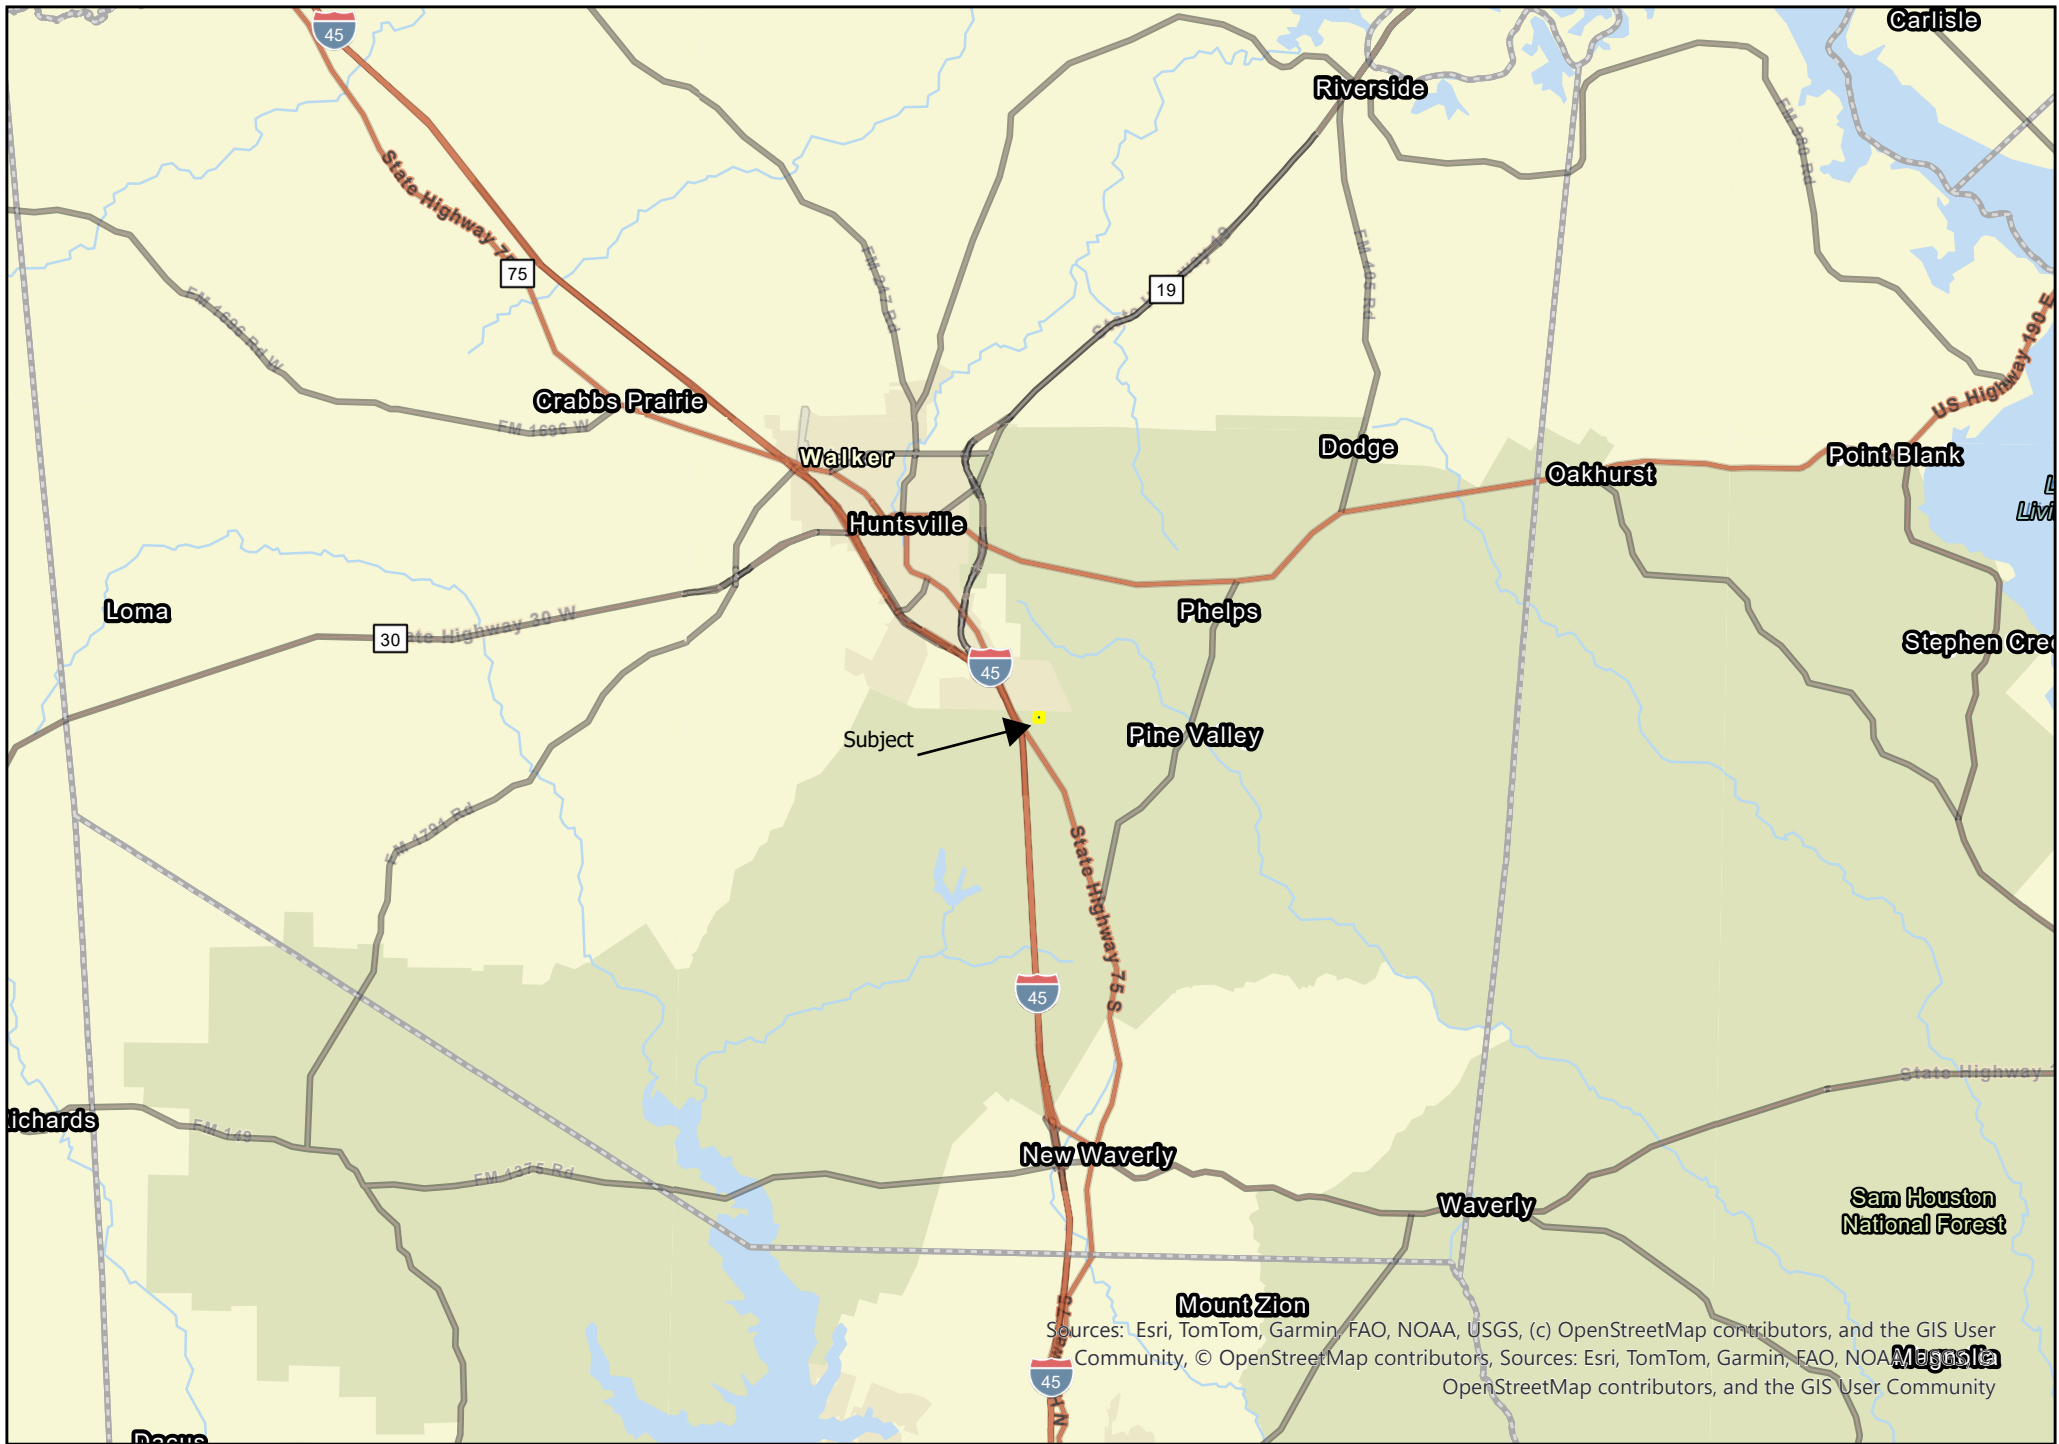

Sources: Esri, TomTom, Garmin, FAO, NOAA, USGS, (c) OpenStreetMap contributors, and the GIS User Community, © OpenStreetMap contributors, Sources: Esri, TomTom, Garmin, FAO, NOAA, USGS, © OpenStreetMap contributors, and the GIS User Community

16.17 Acres | Rush Road | Walker County, Texas

For Illustration Purposes Only

Sources: Esri, TomTom, Garmin, FAO, NOAA, USGS, (c) OpenStreetMap contributors, and the GIS User Community, © OpenStreetMap contributors, Sources: Esri, TomTom, Garmin, FAO, NOAA, Magnolia OpenStreetMap contributors, and the GIS User Community

16.17 Acres | Rush Road | Walker County, Texas

For Illustration Purposes Only

Sources: Esri, TomTom, Garmin, FAO, NOAA, USGS, (c) OpenStreetMap contributors, and the GIS User Community, © OpenStreetMap contributors, Sources: Esri, TomTom, Garmin, FAO, NOAA, USGS, © OpenStreetMap contributors, and the GIS User Community

16.17 Acres | Rush Road | Walker County, Texas

For Illustration Purposes Only