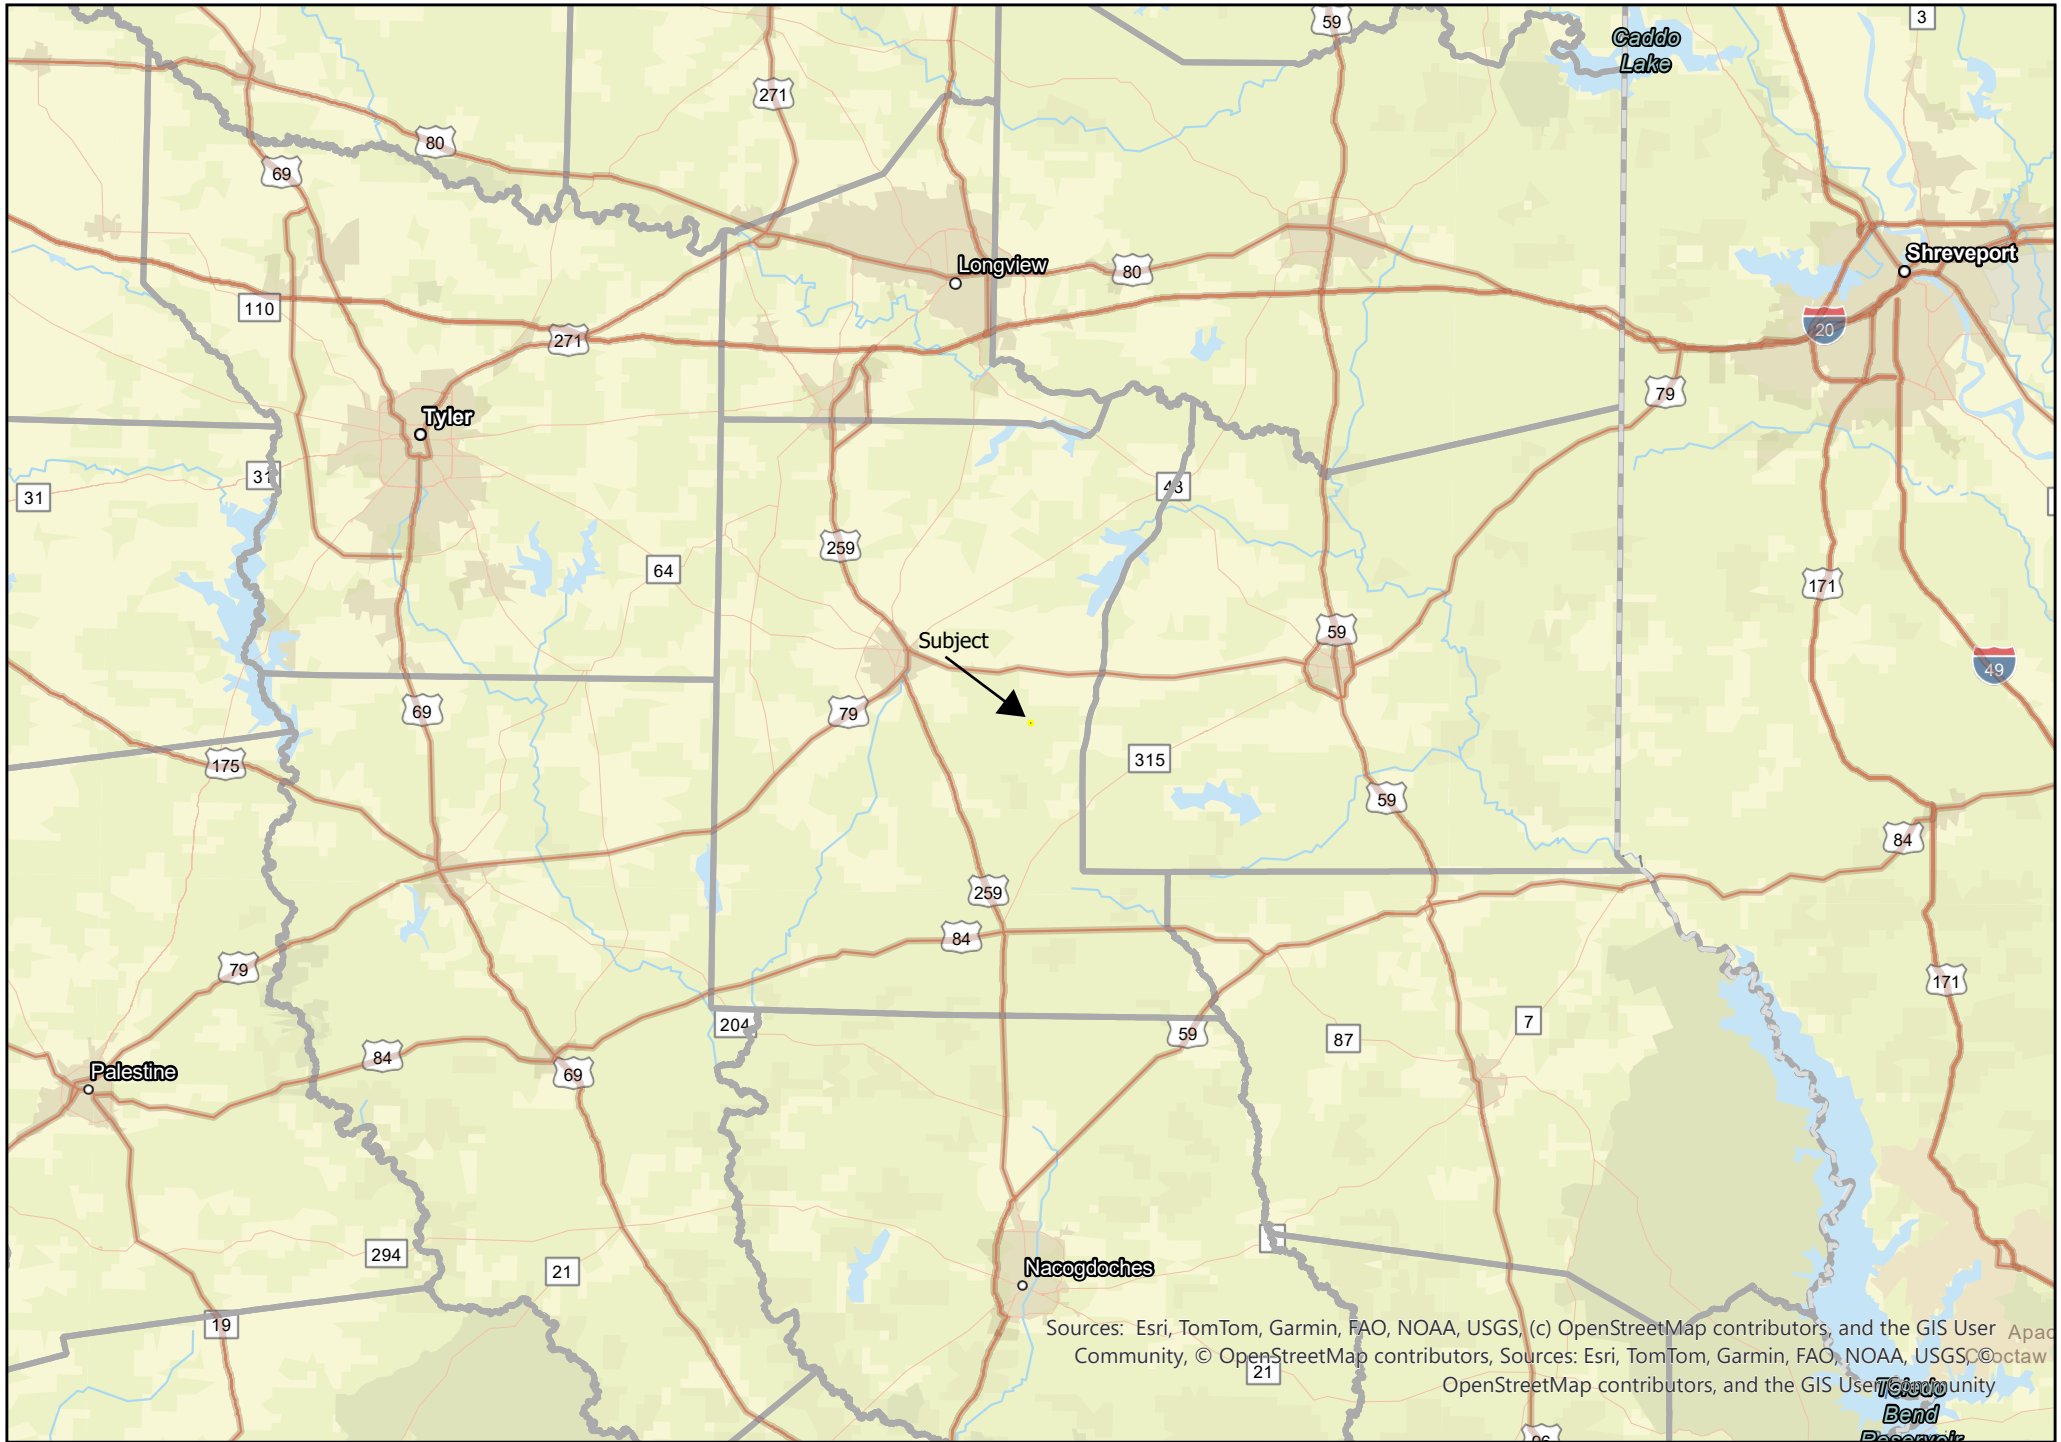

Sources: Esri, TomTom, Garmin, FAO, NOAA, USGS, (c) OpenStreetMap contributors, and the GIS User Community, © OpenStreetMap contributors, Sources: Esri, TomTom, Garmin, FAO, NOAA, USGS, © OpenStreetMap contributors, and the GIS User Community

5.01 Acres | County Road 364 S | Rusk County, Texas

For Illustration Purposes Only

Sources: Esri, TomTom, Garmin, FAO, NOAA, USGS, (c) OpenStreetMap contributors, and the GIS User Community, © OpenStreetMap contributors, Sources: Esri, TomTom, Garmin, FAO, NOAA, USGS, © OpenStreetMap contributors, and the GIS User Community

5.01 Acres | County Road 364 S | Rusk County, Texas

For Illustration Purposes Only