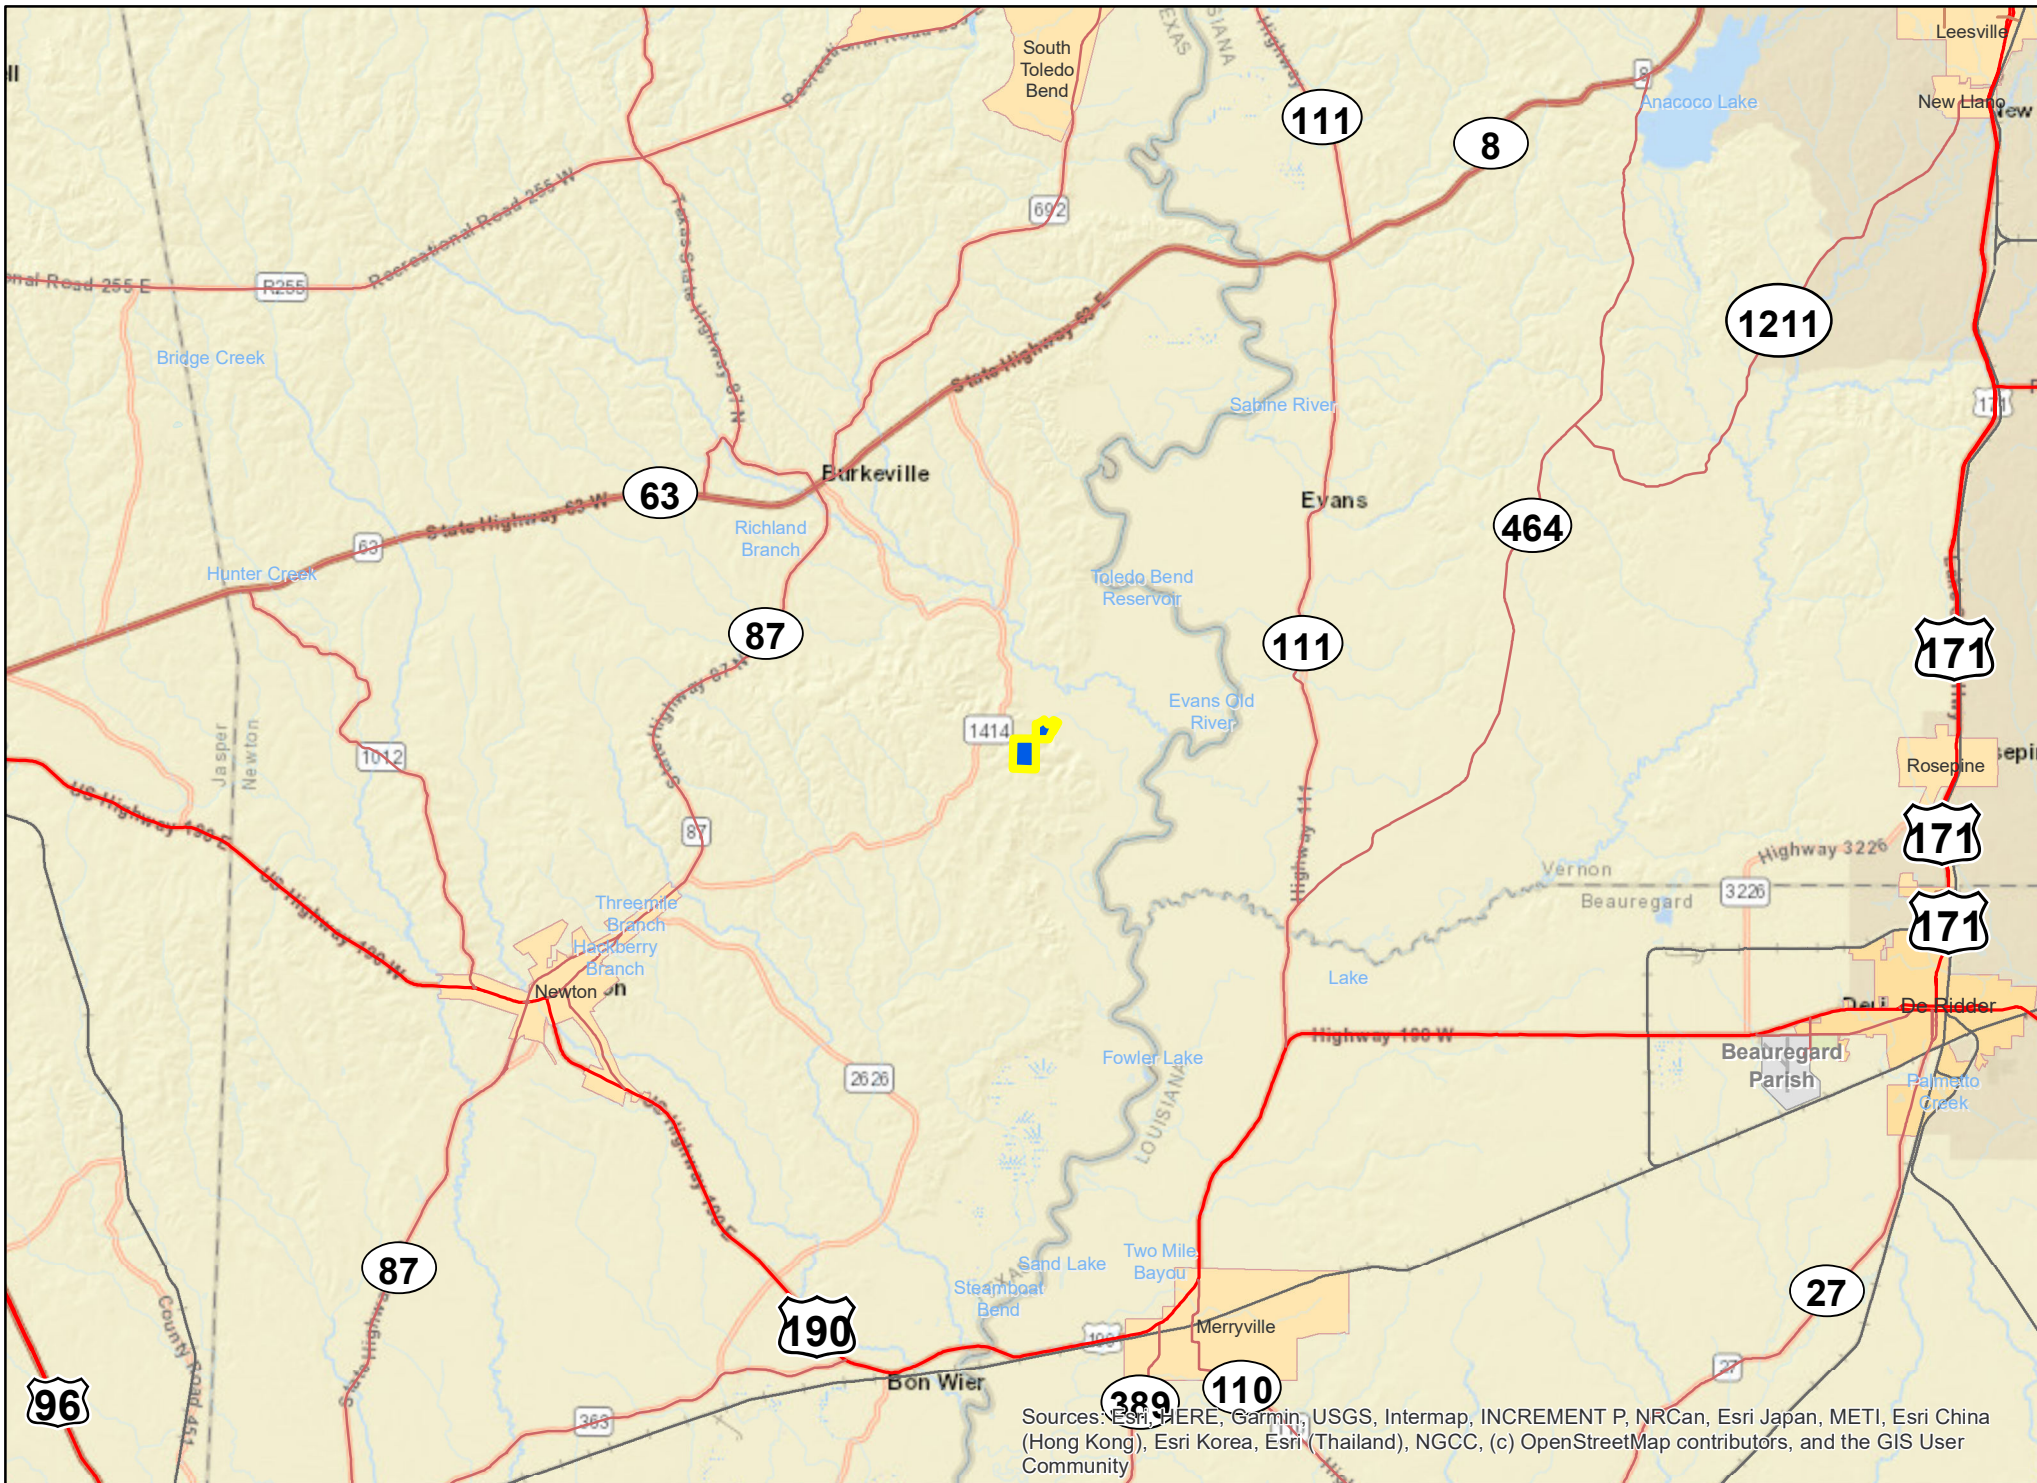

Sources: Esri, HERE, Garmin, USGS, Intermap, INCREMENT P, NRCan, Esri Japan, METI, Esri China (Hong Kong), Esri Korea, Esri (Thailand), NGCC, (c) OpenStreetMap contributors, and the GIS User Community

256 Acres | Off FM 1414 | Newton Co., Texas

For illustration purposes only.

Sources: Esri, HERE, Garmin, USGS, Intermap, INCREMENT P, NRCan, Esri Japan, METI, Esri China (Hong Kong), Esri Korea, Esri (Thailand), NGCC, (c) OpenStreetMap contributors, and the GIS User Community

256 Acres | Off FM 1414 | Newton Co., Texas

For illustration purposes only.