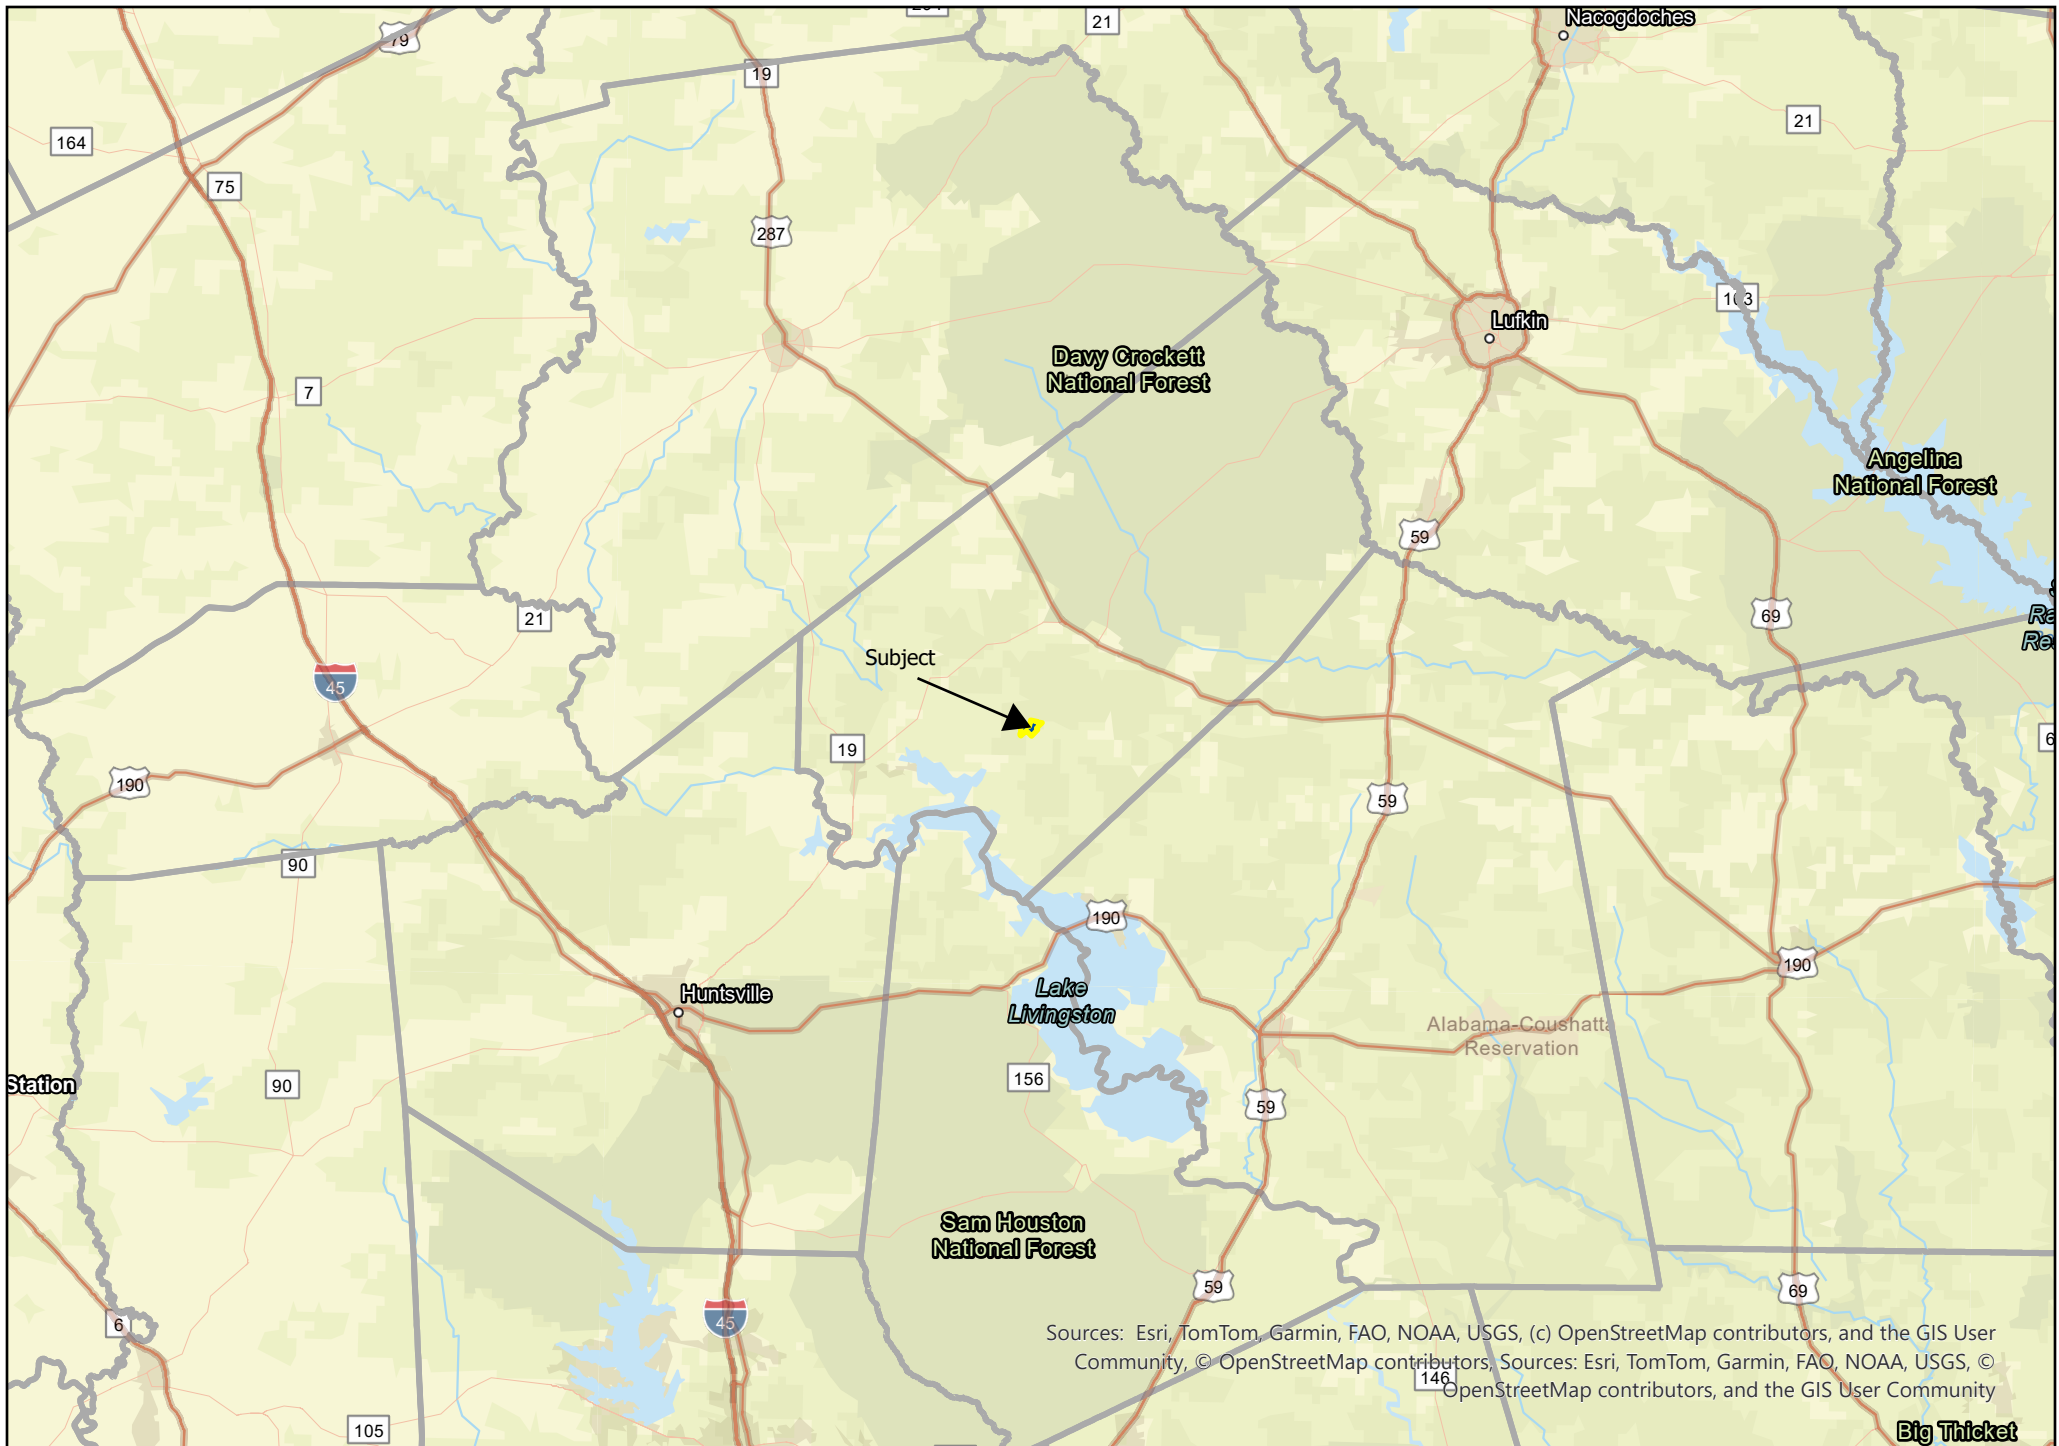

420 Acres | Fountain Creek Rd. | Trinity County, Texas

For Illustration Purposes Only

Sources: Esri, TomTom, Garmin, FAO, NOAA, USGS, (c) OpenStreetMap contributors, and the GIS User Community, © OpenStreetMap contributors, Sources: Esri, TomTom, Garmin, FAO, NOAA, USGS, © OpenStreetMap contributors, and the GIS User Community

420 Acres | Fountain Road | Trinity County, Texas

For Illustration Purposes Only

Sources: Esri, TomTom, Garmin, FAO, NOAA, USGS, (c) OpenStreetMap contributors, and the GIS User Community, © OpenStreetMap contributors, Sources: Esri, TomTom, Garmin, FAO, NOAA, USGS, © OpenStreetMap contributors, and the GIS User Community

420 Acres | Fountain Road | Trinity County, Texas

For Illustration Purposes Only