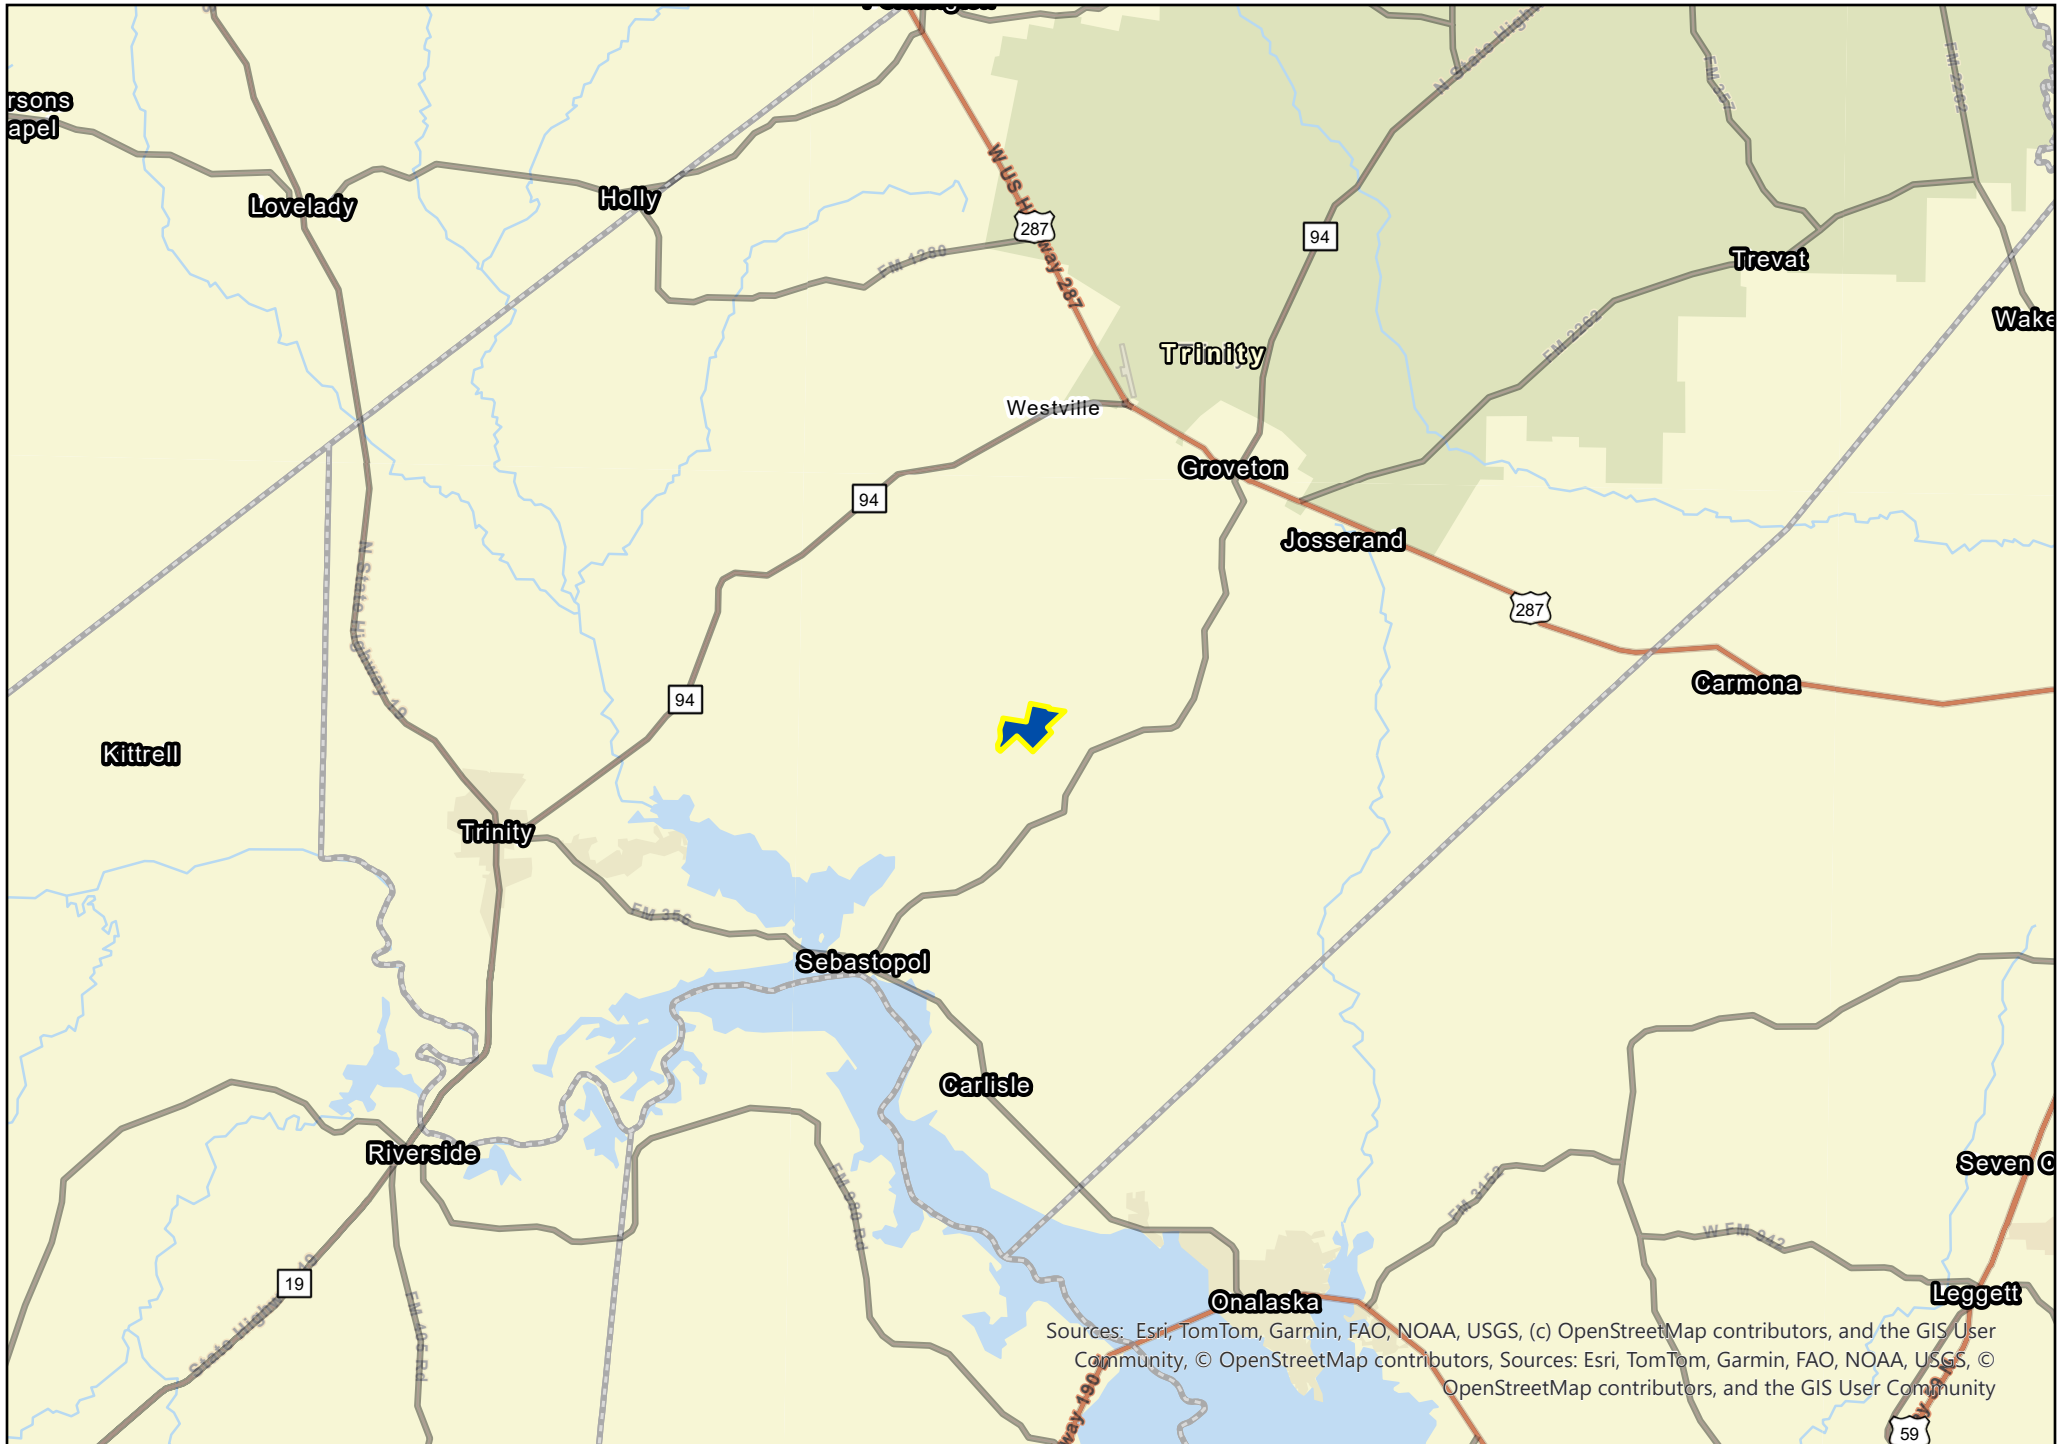

420 Acres | Fountain Creek Rd. | Trinity County, Texas

For Illustration Purposes Only

Sources: Esri, TomTom, Garmin, FAO, NOAA, USGS, (c) OpenStreetMap contributors, and the GIS User Community, © OpenStreetMap contributors, Sources: Esri, TomTom, Garmin, FAO, NOAA, USGS, © OpenStreetMap contributors, and the GIS User Community

420 Acres | Fountain Road | Trinity County, Texas

For Illustration Purposes Only

Sources: Esri, TomTom, Garmin, FAO, NOAA, USGS, (c) OpenStreetMap contributors, and the GIS User Community, © OpenStreetMap contributors, Sources: Esri, TomTom, Garmin, FAO, NOAA, USGS, © OpenStreetMap contributors, and the GIS User Community

420 Acres | Fountain Road | Trinity County, Texas

For Illustration Purposes Only