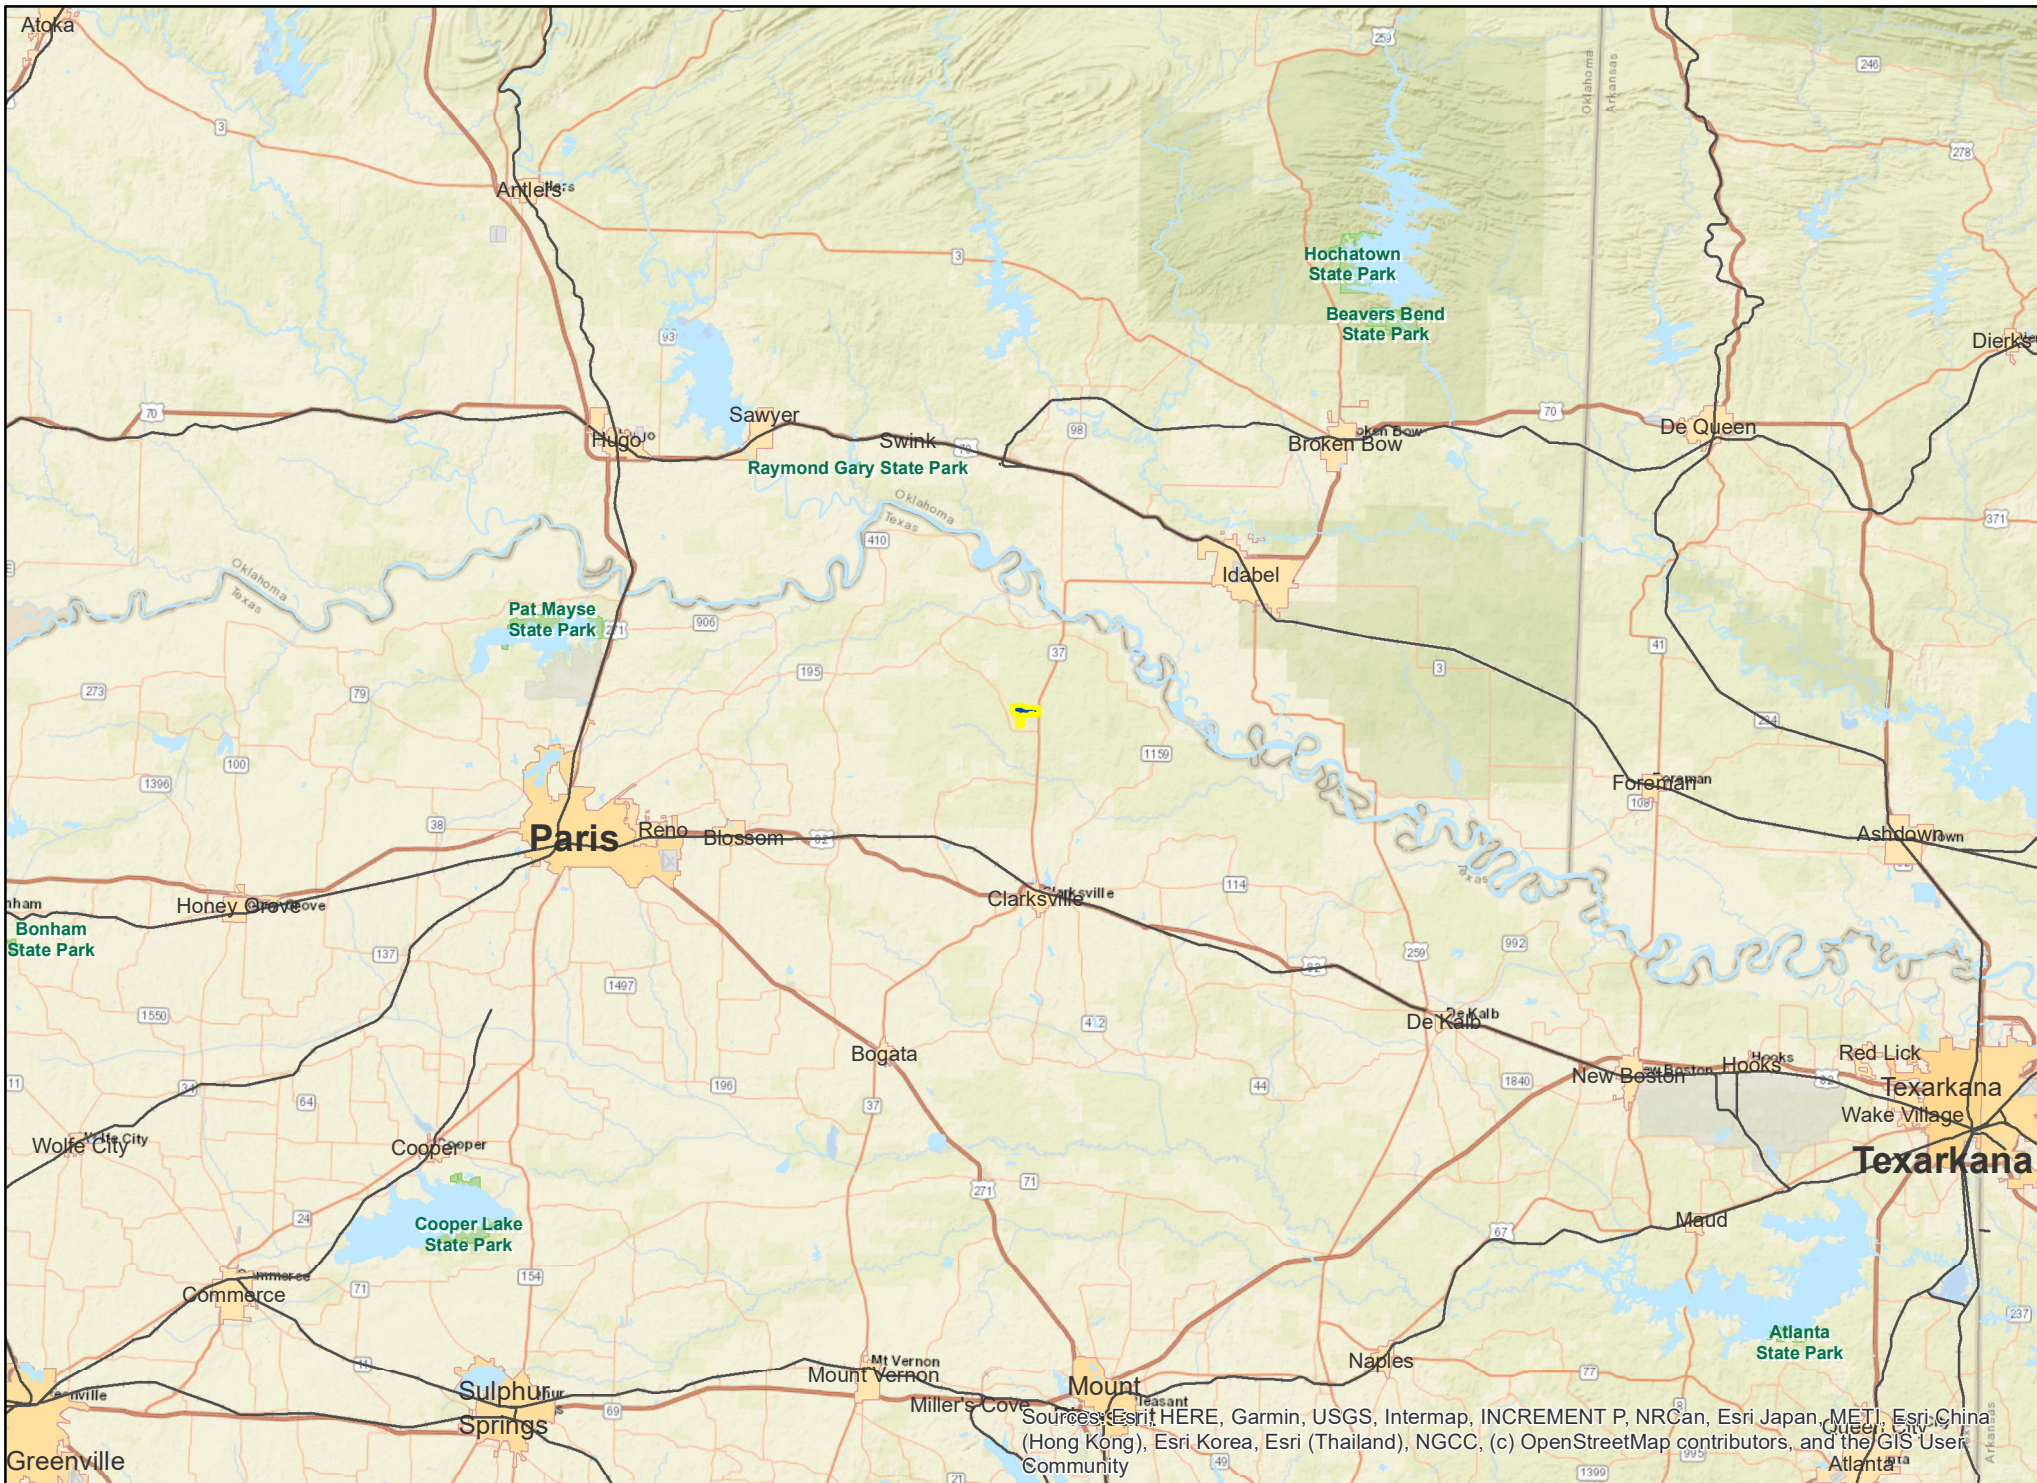

630 Acres | Highway 37 | Red River Co., Texas

3873 - For illustration purposes only.

Sources: Esri, HERE, Garmin, USGS, Intermap, INCREMENT P, NRCan, Esri-Japan, METI, Esri China (Hong Kong), Esri Korea, Esri (Thailand), NGCC, (c) OpenStreetMap contributors, and the GIS User Community

630 Acres | Highway 37 | Red River Co., Texas

3873 - For illustration purposes only.

Sources: Esri, HERE, Garmin, USGS, Intermap, INCREMENT P, NRCan, Esri Japan, METI, Esri China (Hong Kong), Esri Korea, Esri (Thailand), NGCC, (c) OpenStreetMap contributors, and the GIS User Community

630 Acres | Highway 37 | Red River Co., Texas

3873 - For illustration purposes only.