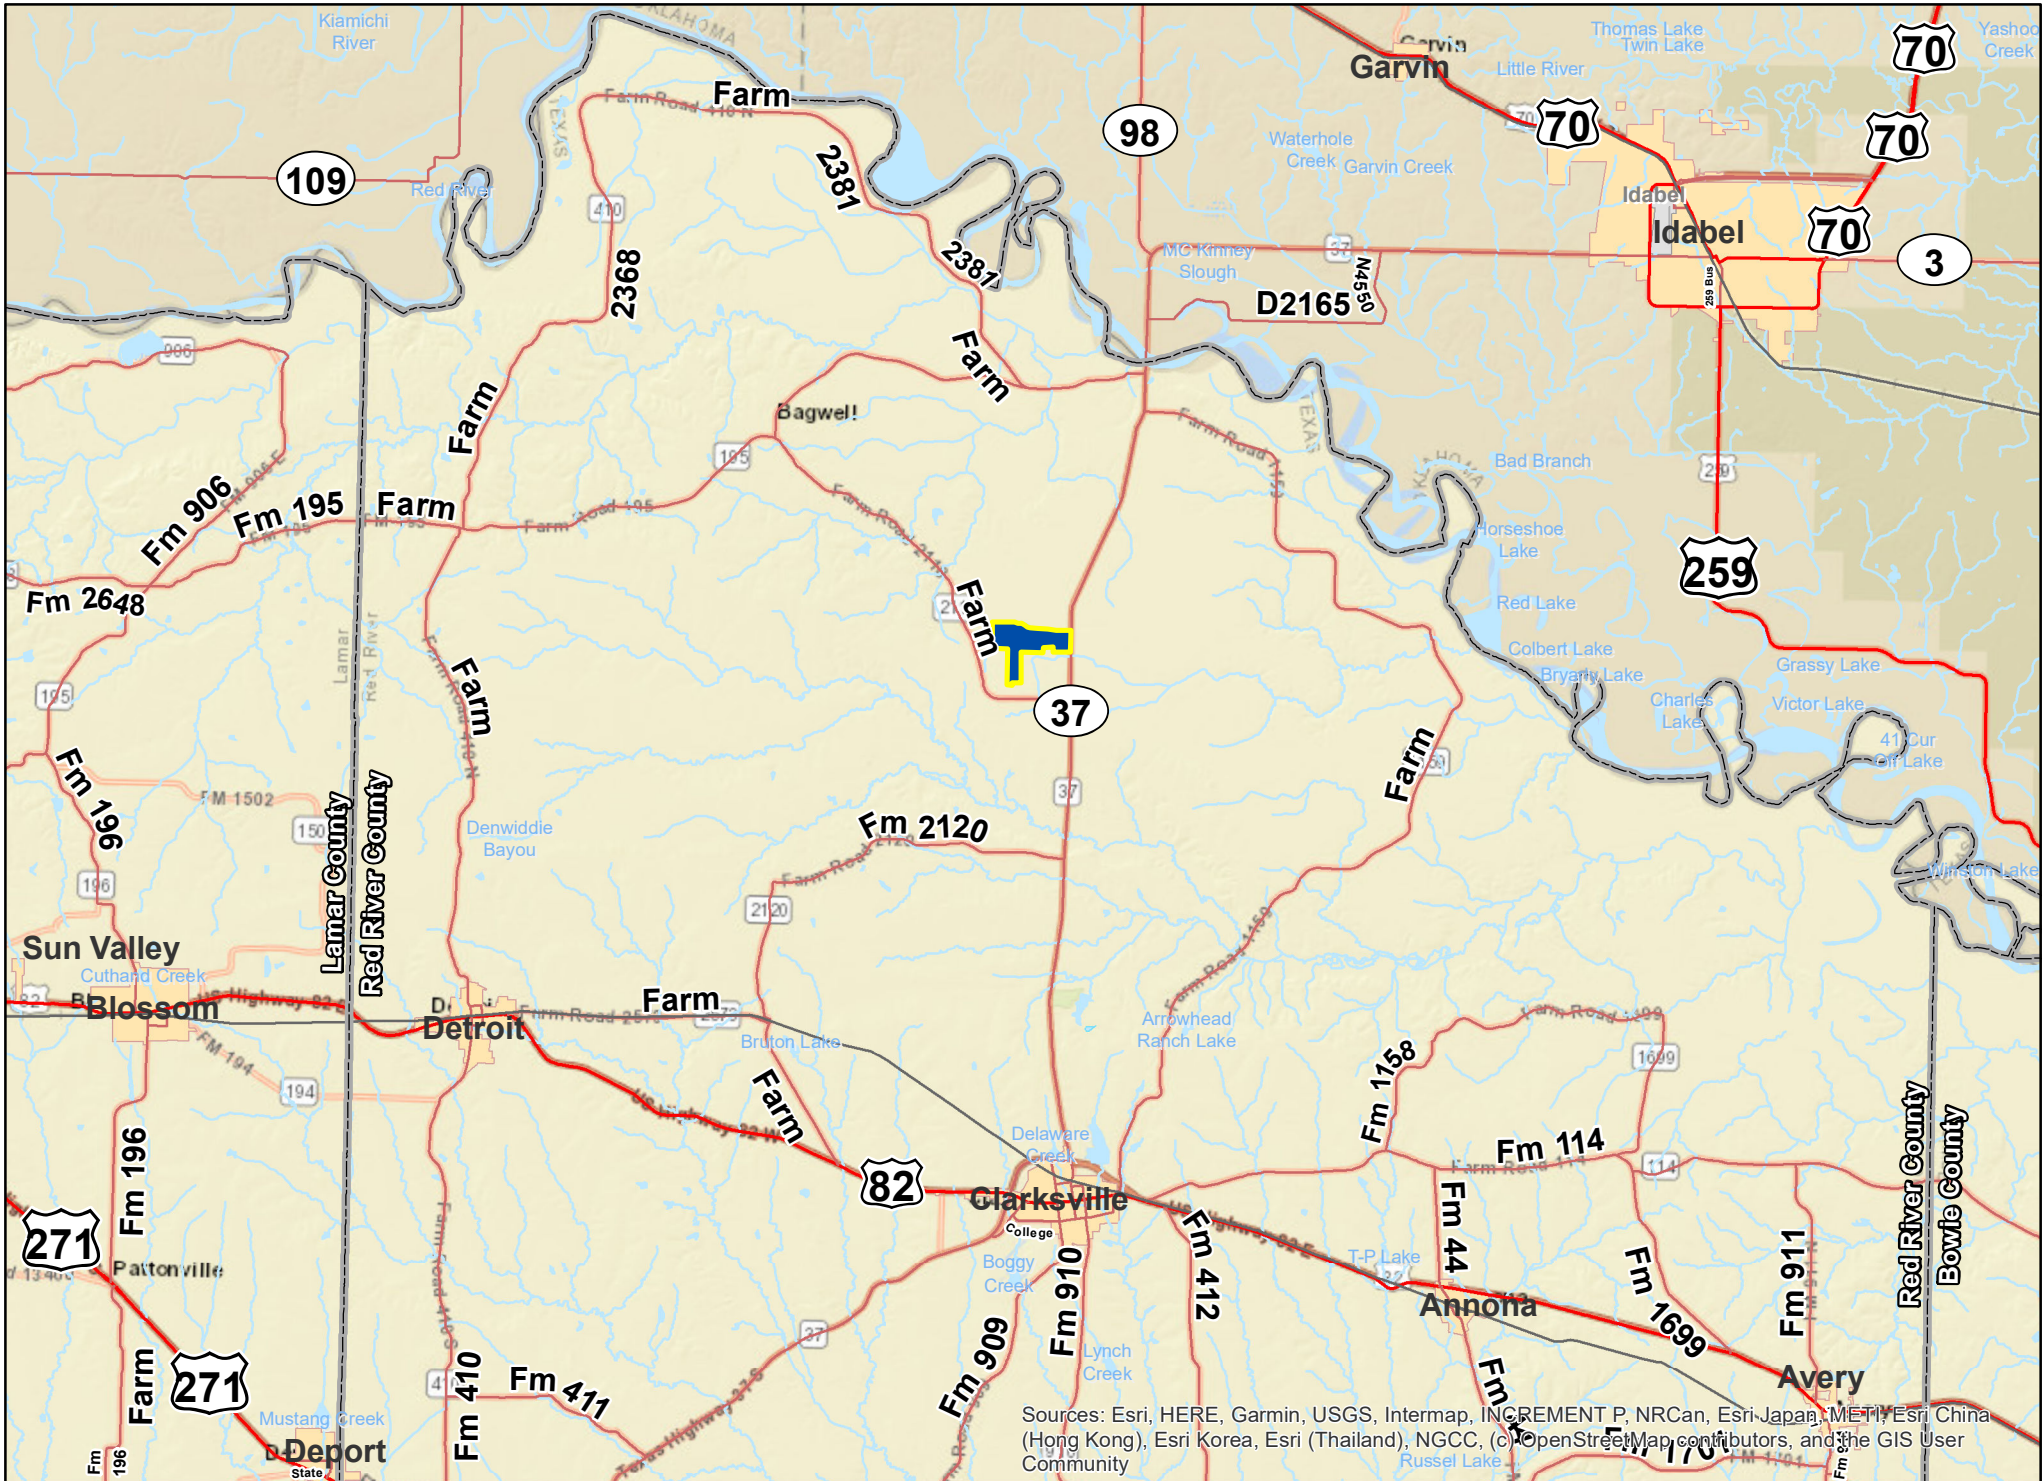

Sources: Esri, HERE, Garmin, USGS, Intermap, INCREMENT P, NRCan, Esri Japan, METI, Esri China (Hong Kong), Esri Korea, Esri (Thailand), NGCC, (c) OpenStreetMap contributors, and the GIS User Community

630 Acres | Highway 37 | Red River Co., Texas

3873 - For illustration purposes only.

Sources: Esri, HERE, Garmin, USGS, Intermap, INCREMENT P, NRCan, Esri-Japan, METI, Esri China (Hong Kong), Esri Korea, Esri (Thailand), NGCC, (c) OpenStreetMap contributors, and the GIS User Community

630 Acres | Highway 37 | Red River Co., Texas

3873 - For illustration purposes only.

Sources: Esri, HERE, Garmin, USGS, Intermap, INCREMENT P, NRCan, Esri Japan, METI, Esri China (Hong Kong), Esri Korea, Esri (Thailand), NGCC, (c) OpenStreetMap contributors, and the GIS User Community

630 Acres | Highway 37 | Red River Co., Texas

3873 - For illustration purposes only.