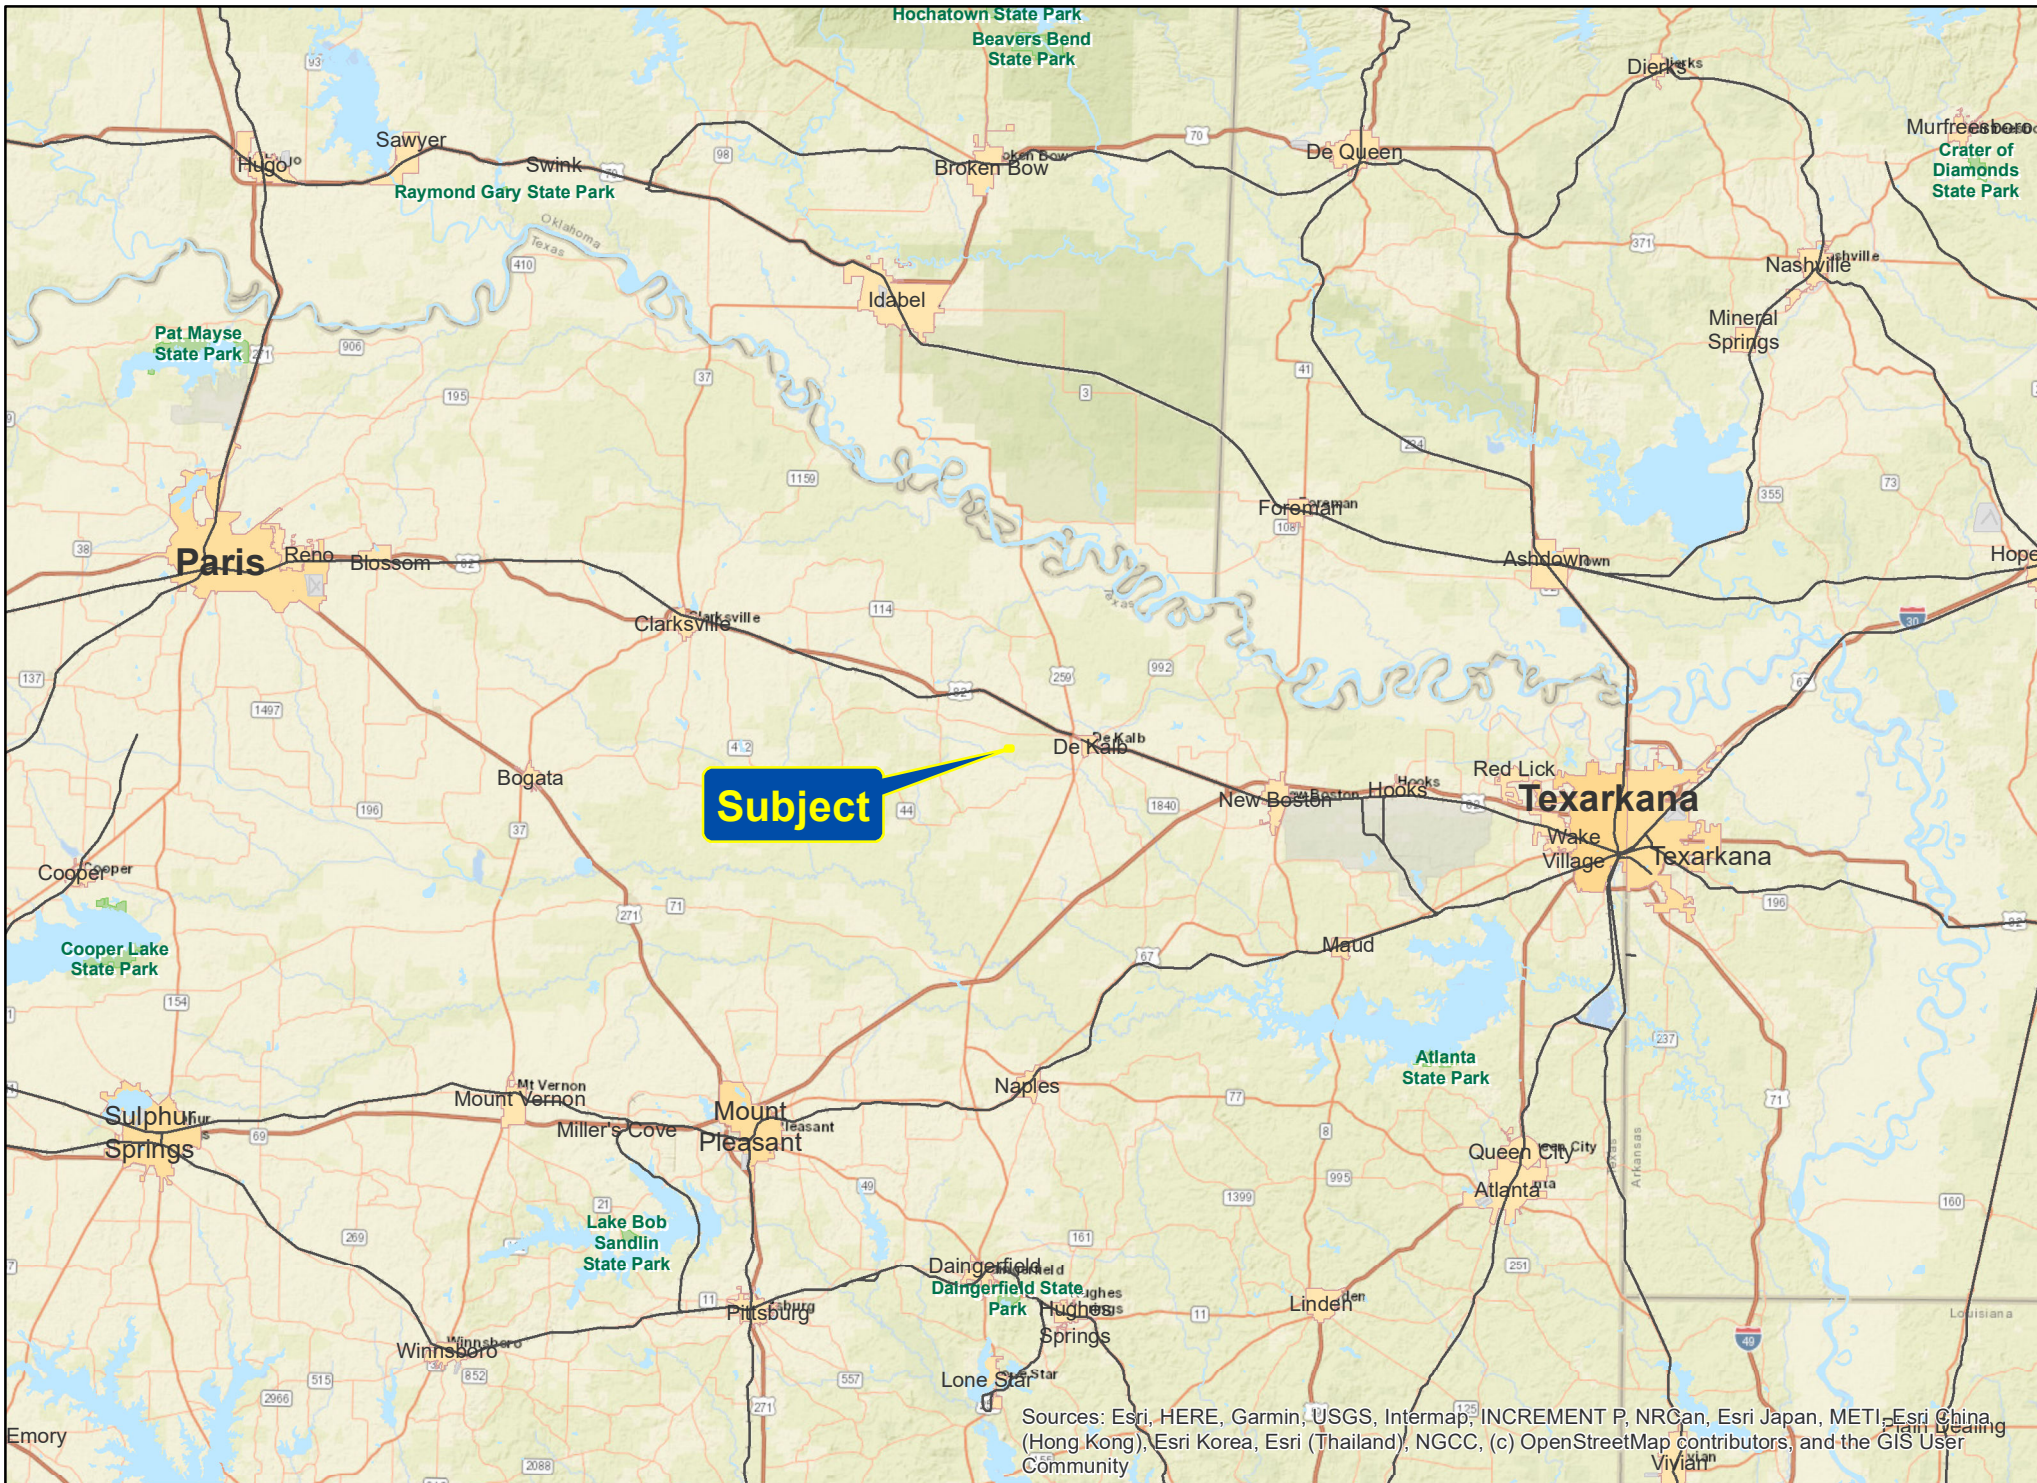

Sources: Esri, HERE, Garmin, USGS, Intermap, INCREMENT P, NRCan, Esri Japan, METI, Esri China (Hong Kong), Esri Korea, Esri (Thailand), NGCC, (c) OpenStreetMap contributors, and the GIS User Community

48 Acres | County Road 4320 | Bowie Co., Texas

3704 - For illustration purposes only.