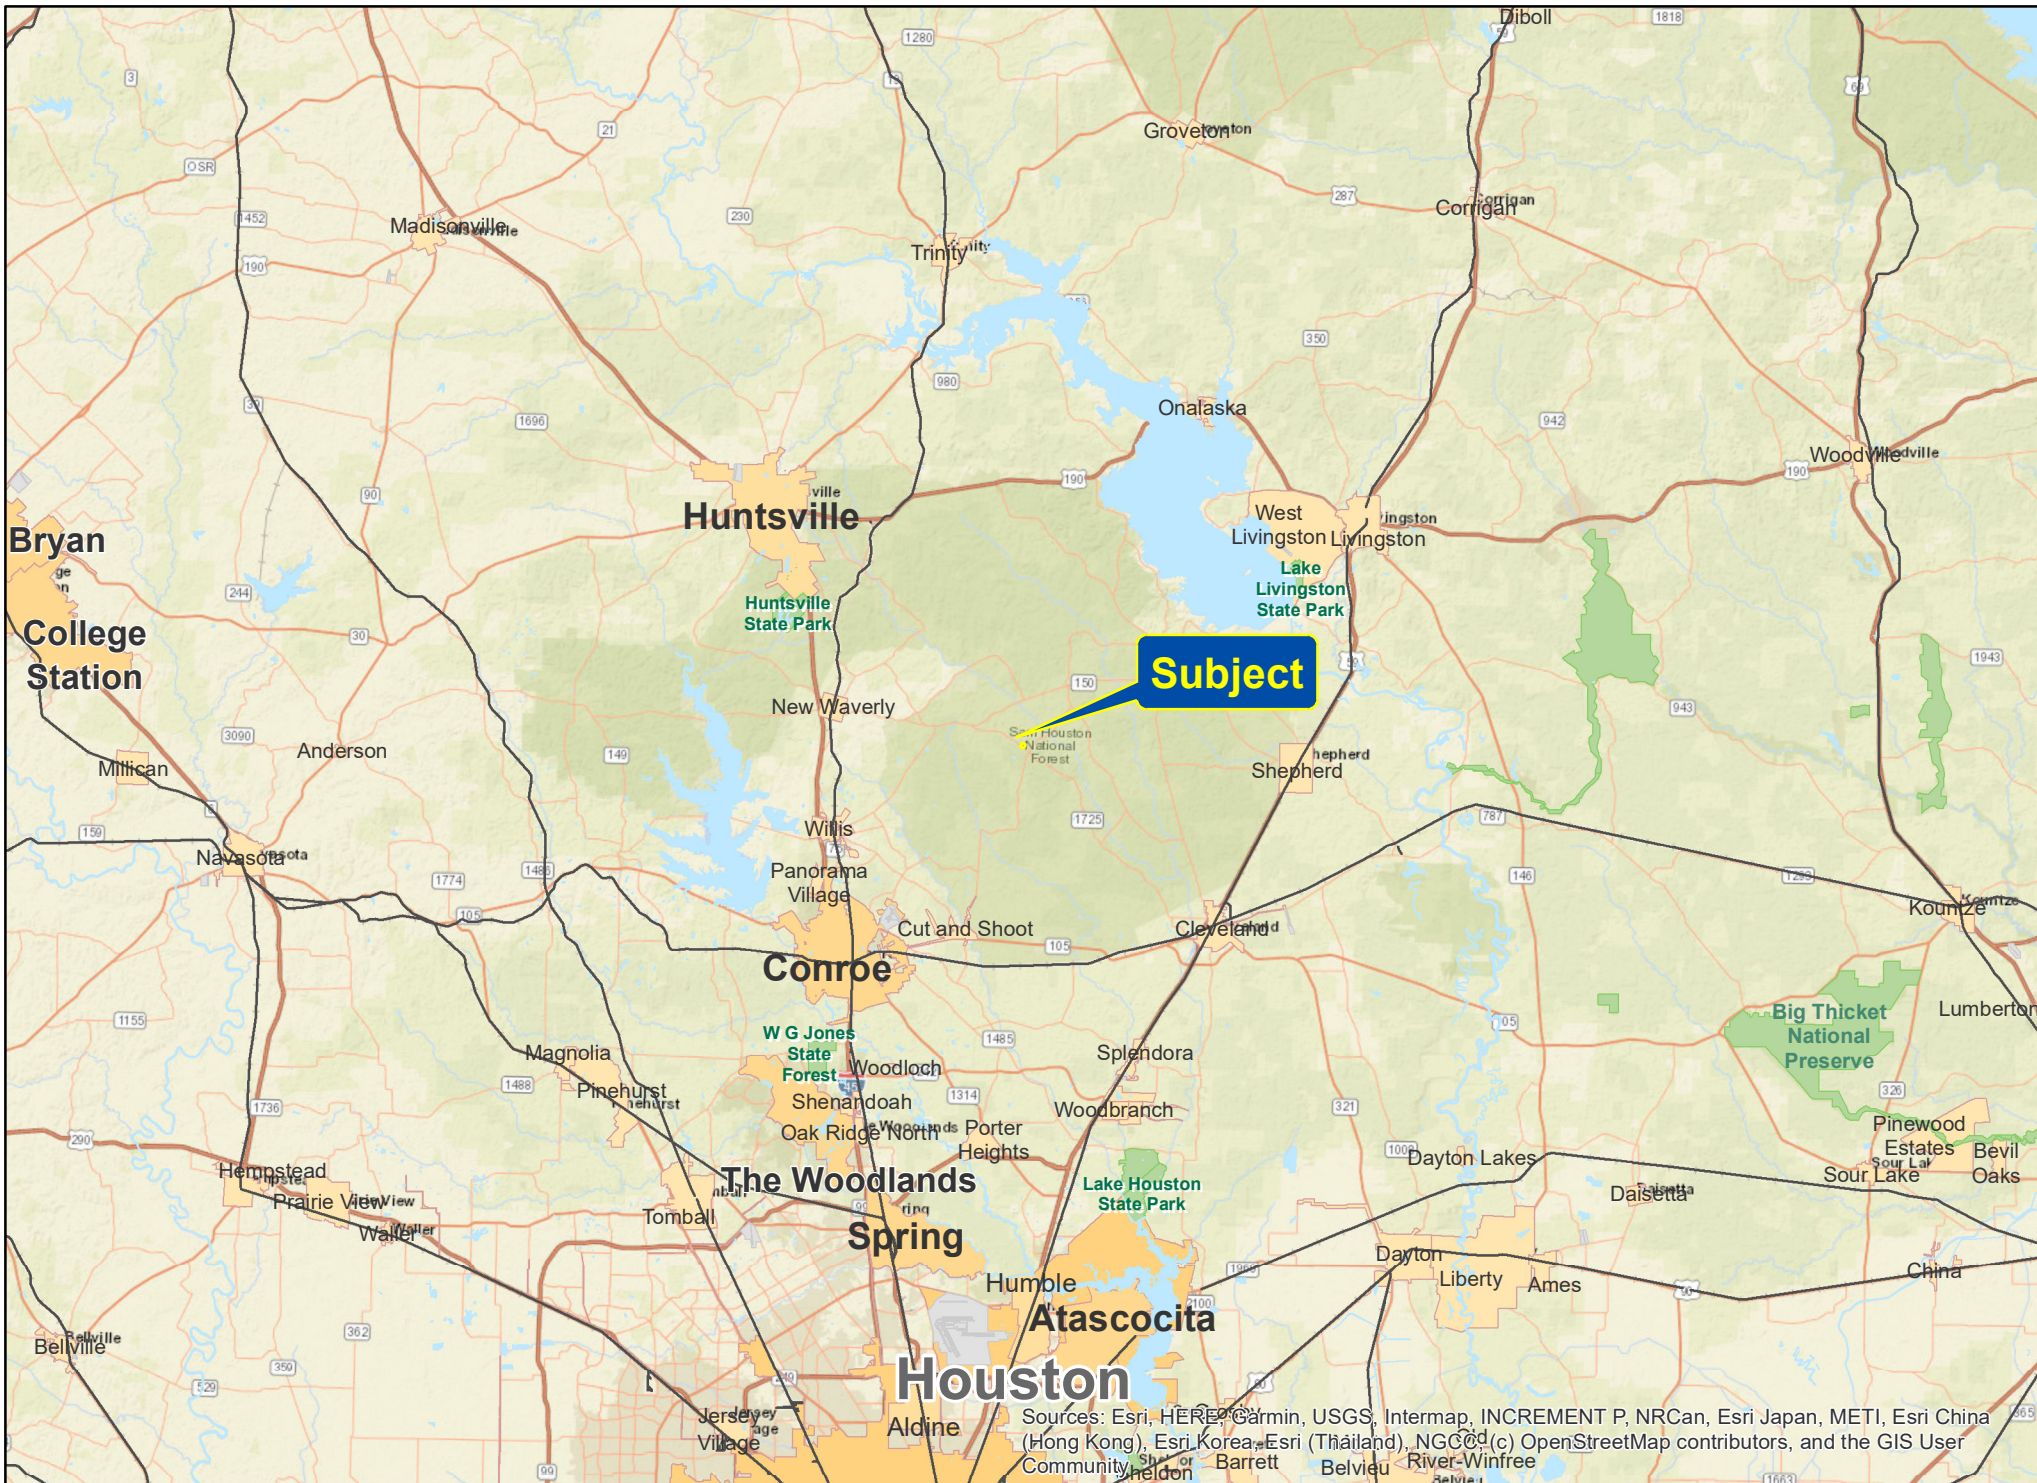

6 Acres | FM 1725 | San Jacinto Co., Texas

For illustration purposes only.

Sources: Esri, HERE, Garmin, USGS, Intermap, INCREMENT P, NRCan, Esri Japan, METI, Esri China (Hong Kong), Esri Korea, Esri (Thailand), NGCC, (c) OpenStreetMap contributors, and the GIS User Community

6 Acres | FM 1725 | San Jacinto Co., Texas

For illustration purposes only.

Sources: Esri, HERE, Garmin, USGS, Intermap, INCREMENT P, NRCan, Esri Japan, METI, Esri China (Hong Kong), Esri Korea, Esri (Thailand), NGCC (c) OpenStreetMap contributors, and the GIS User Community