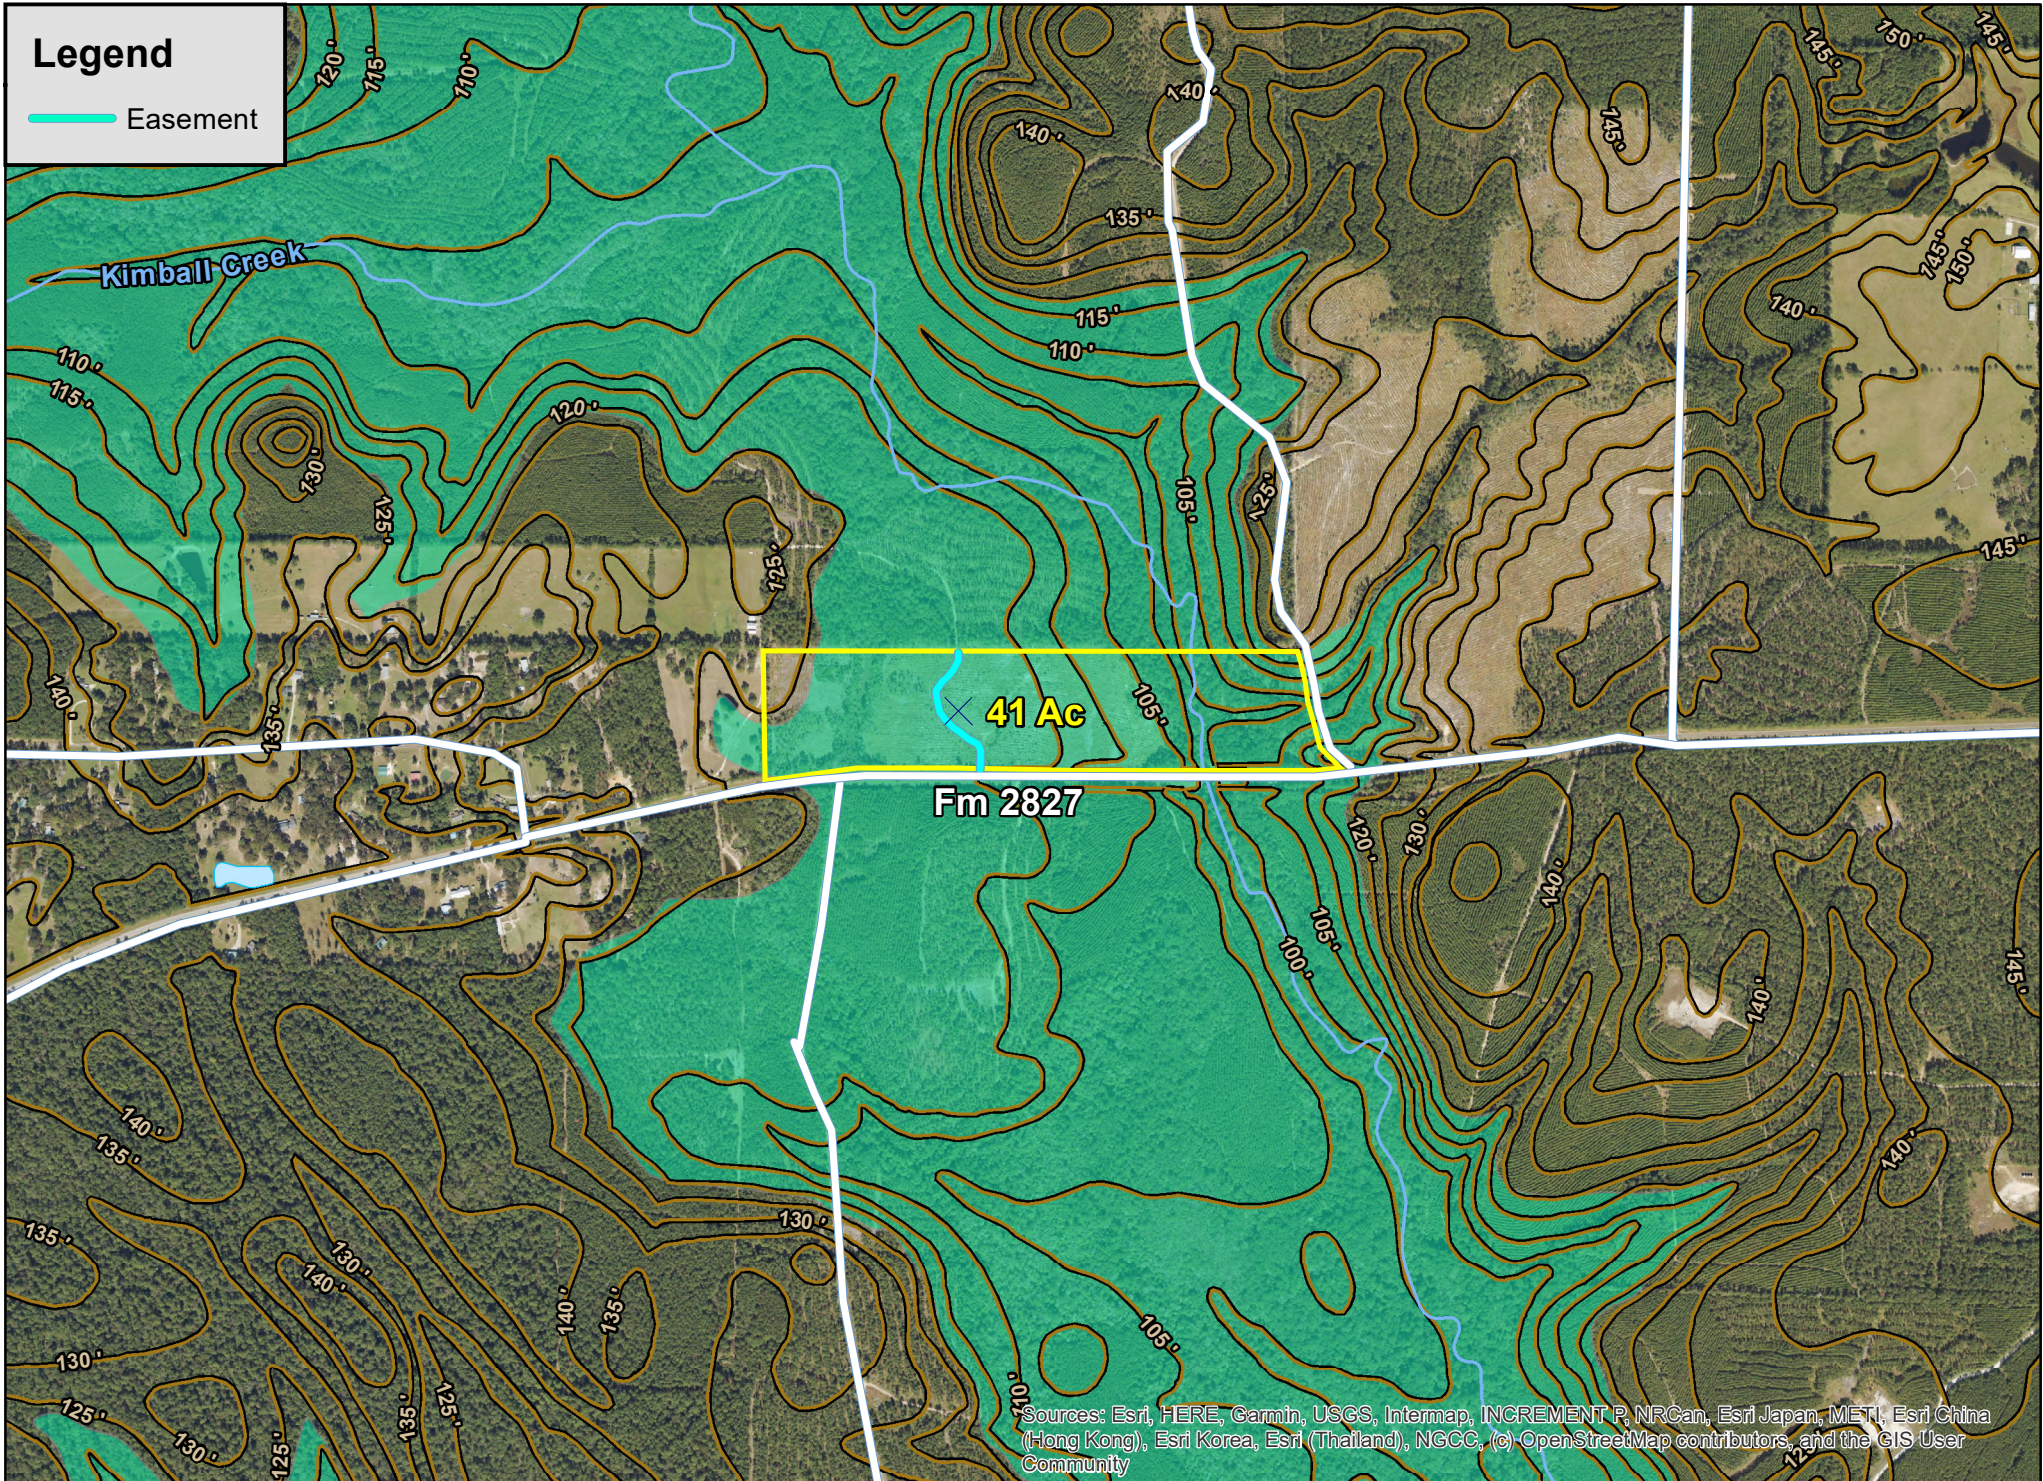

Legend

Easement

Sources: Esri, HERE, Garmin, USGS, Intermap, INCREMENT P, NRCan, Esri Japan, METI, Esri China (Hong Kong), Esri Korea, Esri (Thailand), NGCC, (c) OpenStreetMap contributors, and the GIS User Community

41 Acres | FM 2827 | Tyler Co., Texas

AA6241 - For illustration purposes only.