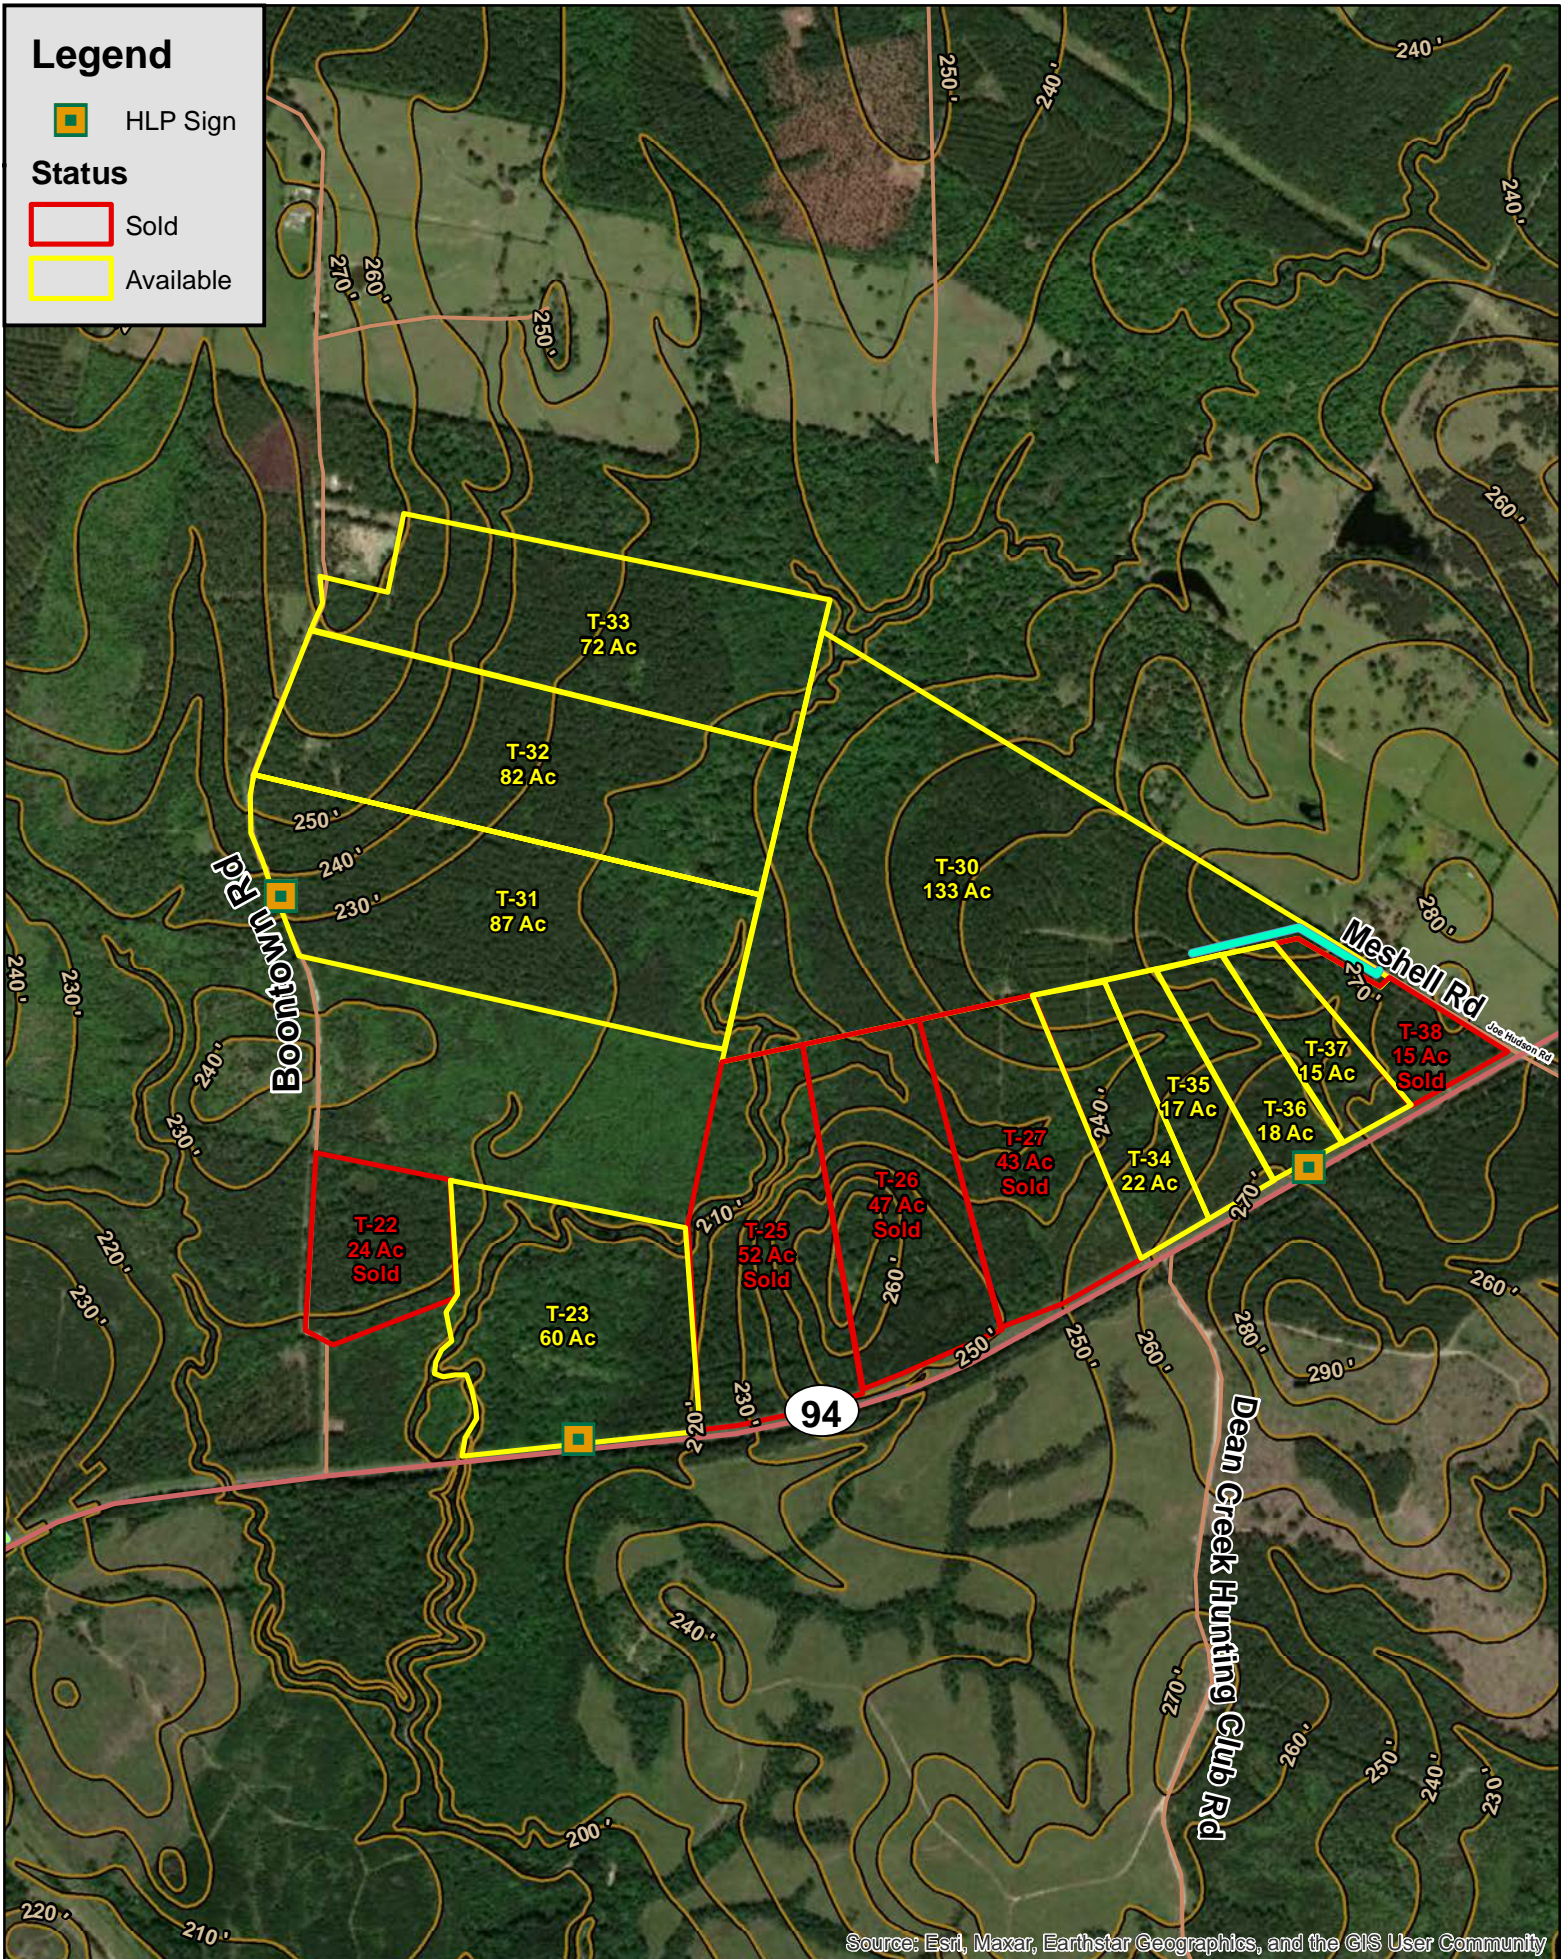

Legend

 HLP Sign

Status

 Sold

 Available

Source: Esri, Maxar, Earthstar Geographics, and the GIS User Community

Various Tracts | Hwy 94 | Trinity Co., TX

4552 - For illustration purposes only.