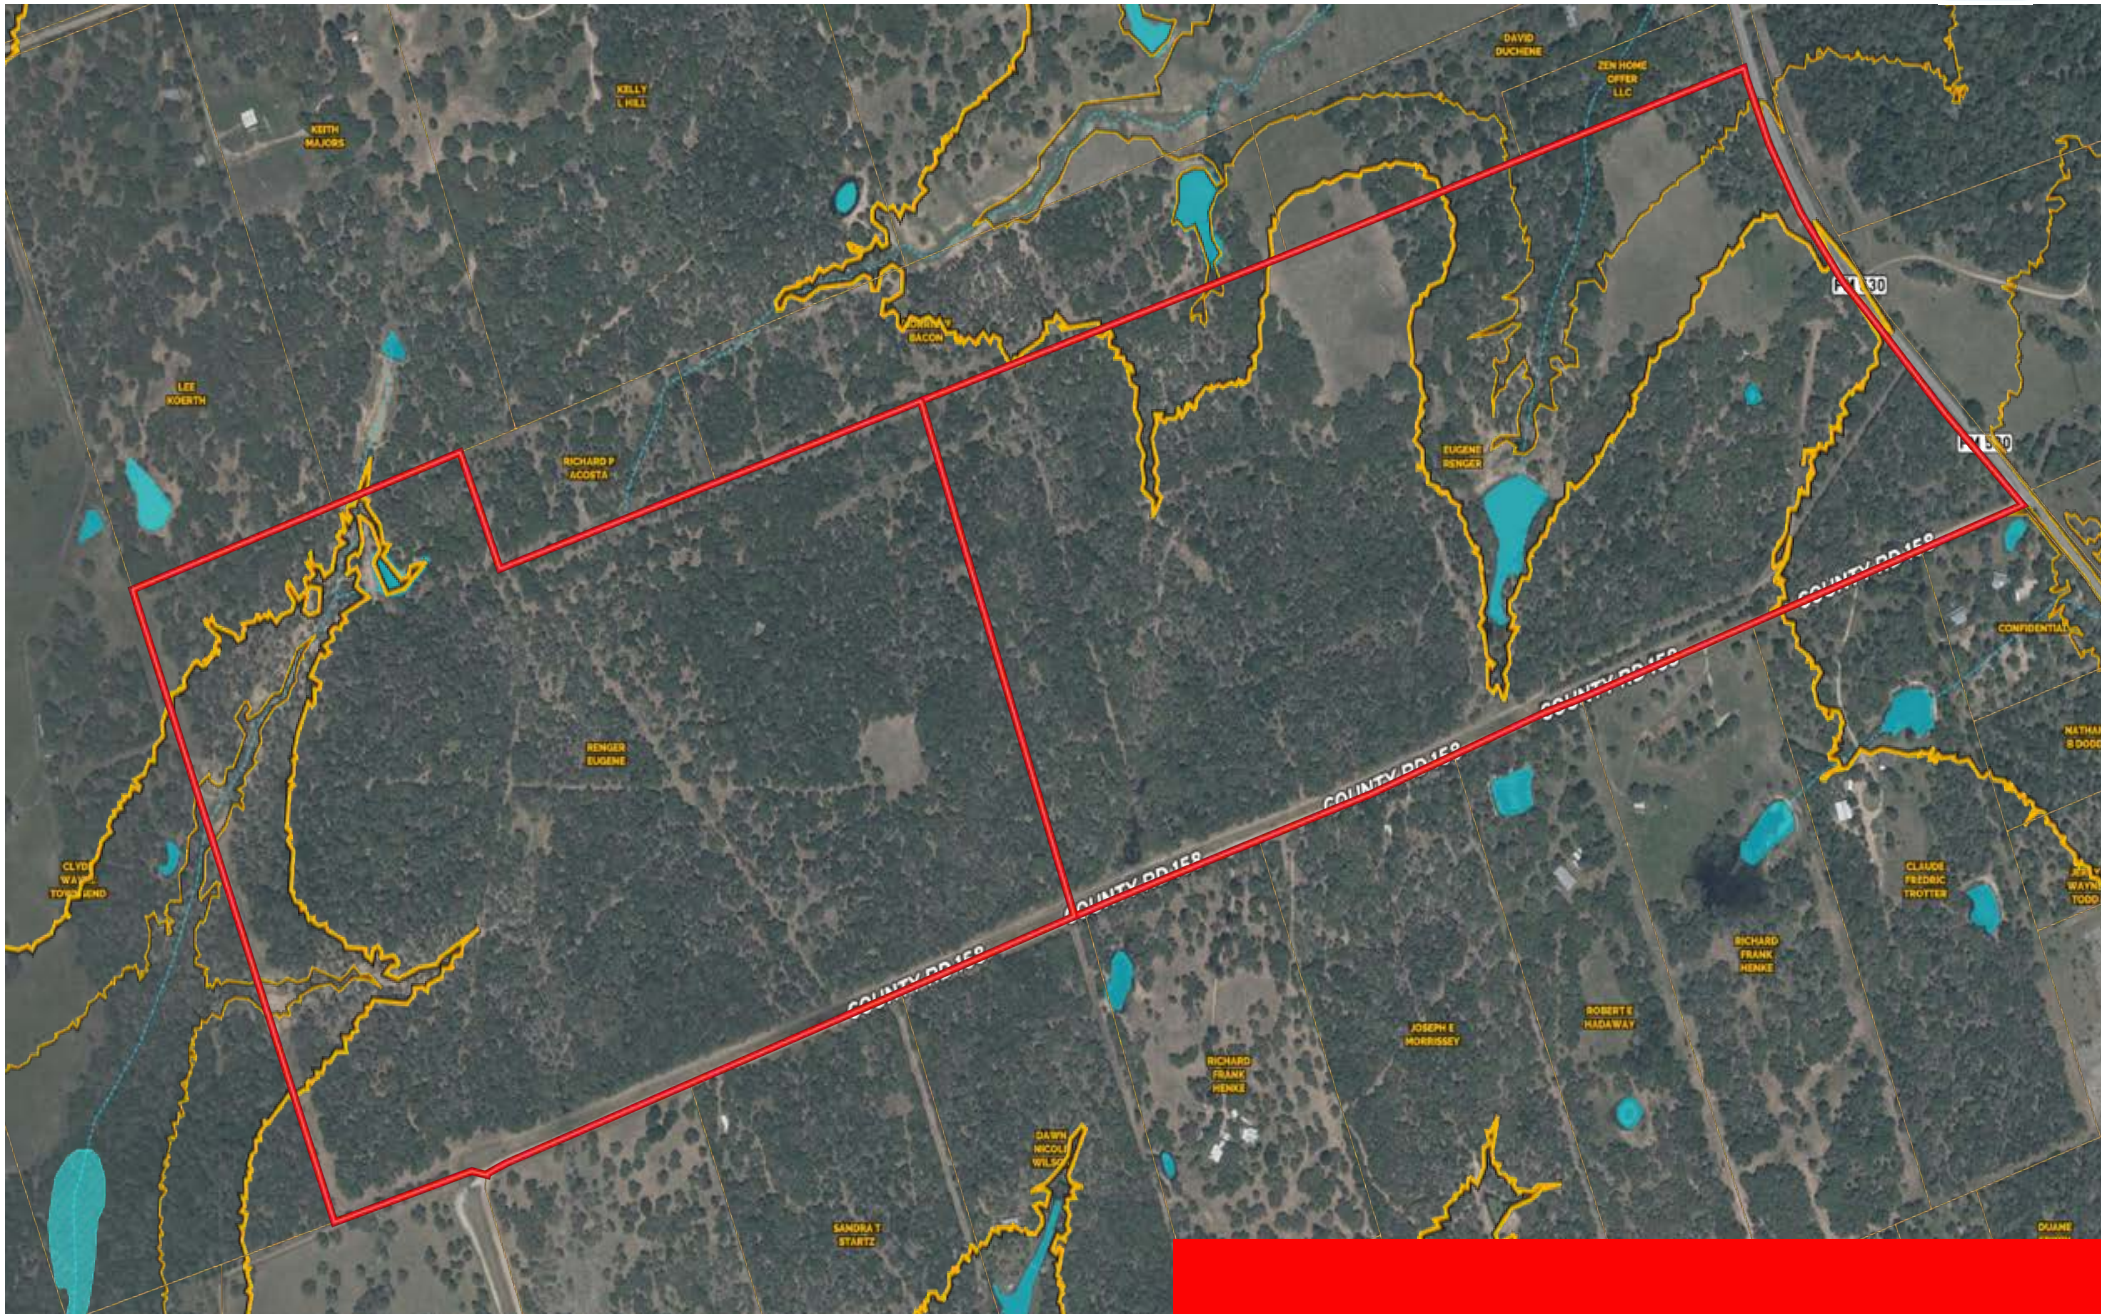

12952 Farm To Market Road 530 Texas, AC +/-

- Boundary
- Stream, Intermittent
- River/Creek
- Water Body
- 100 Year Floodplain
- 500 Year Floodplain
- Floodway
- Special
- Unmapped/ Not Included