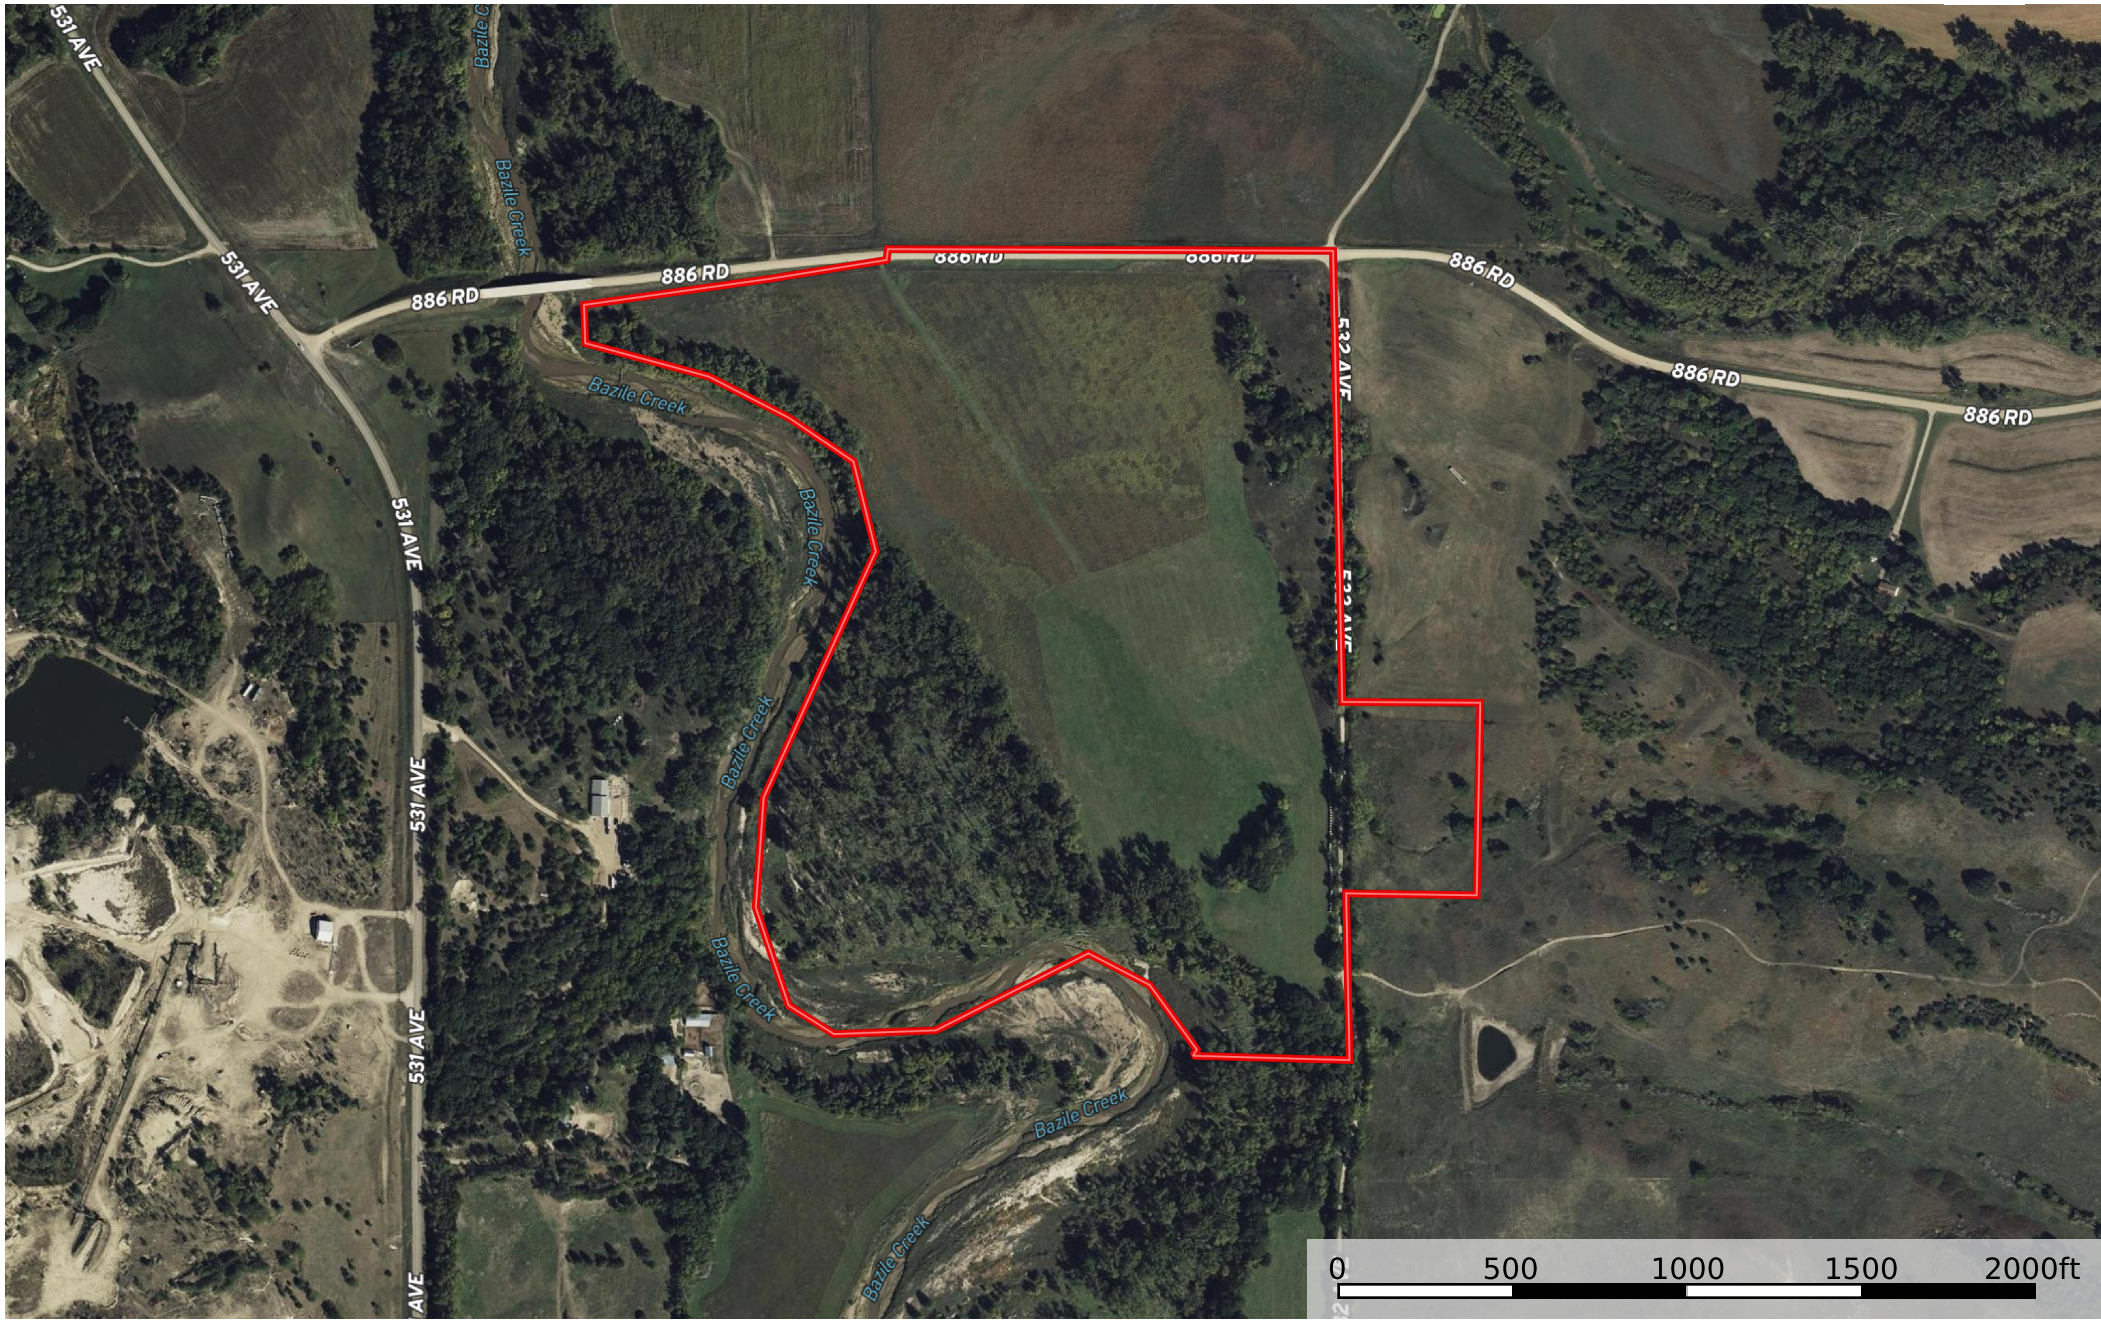

# Knox County 90.76+/- Acres Nebraska, AC +/-

 Boundary