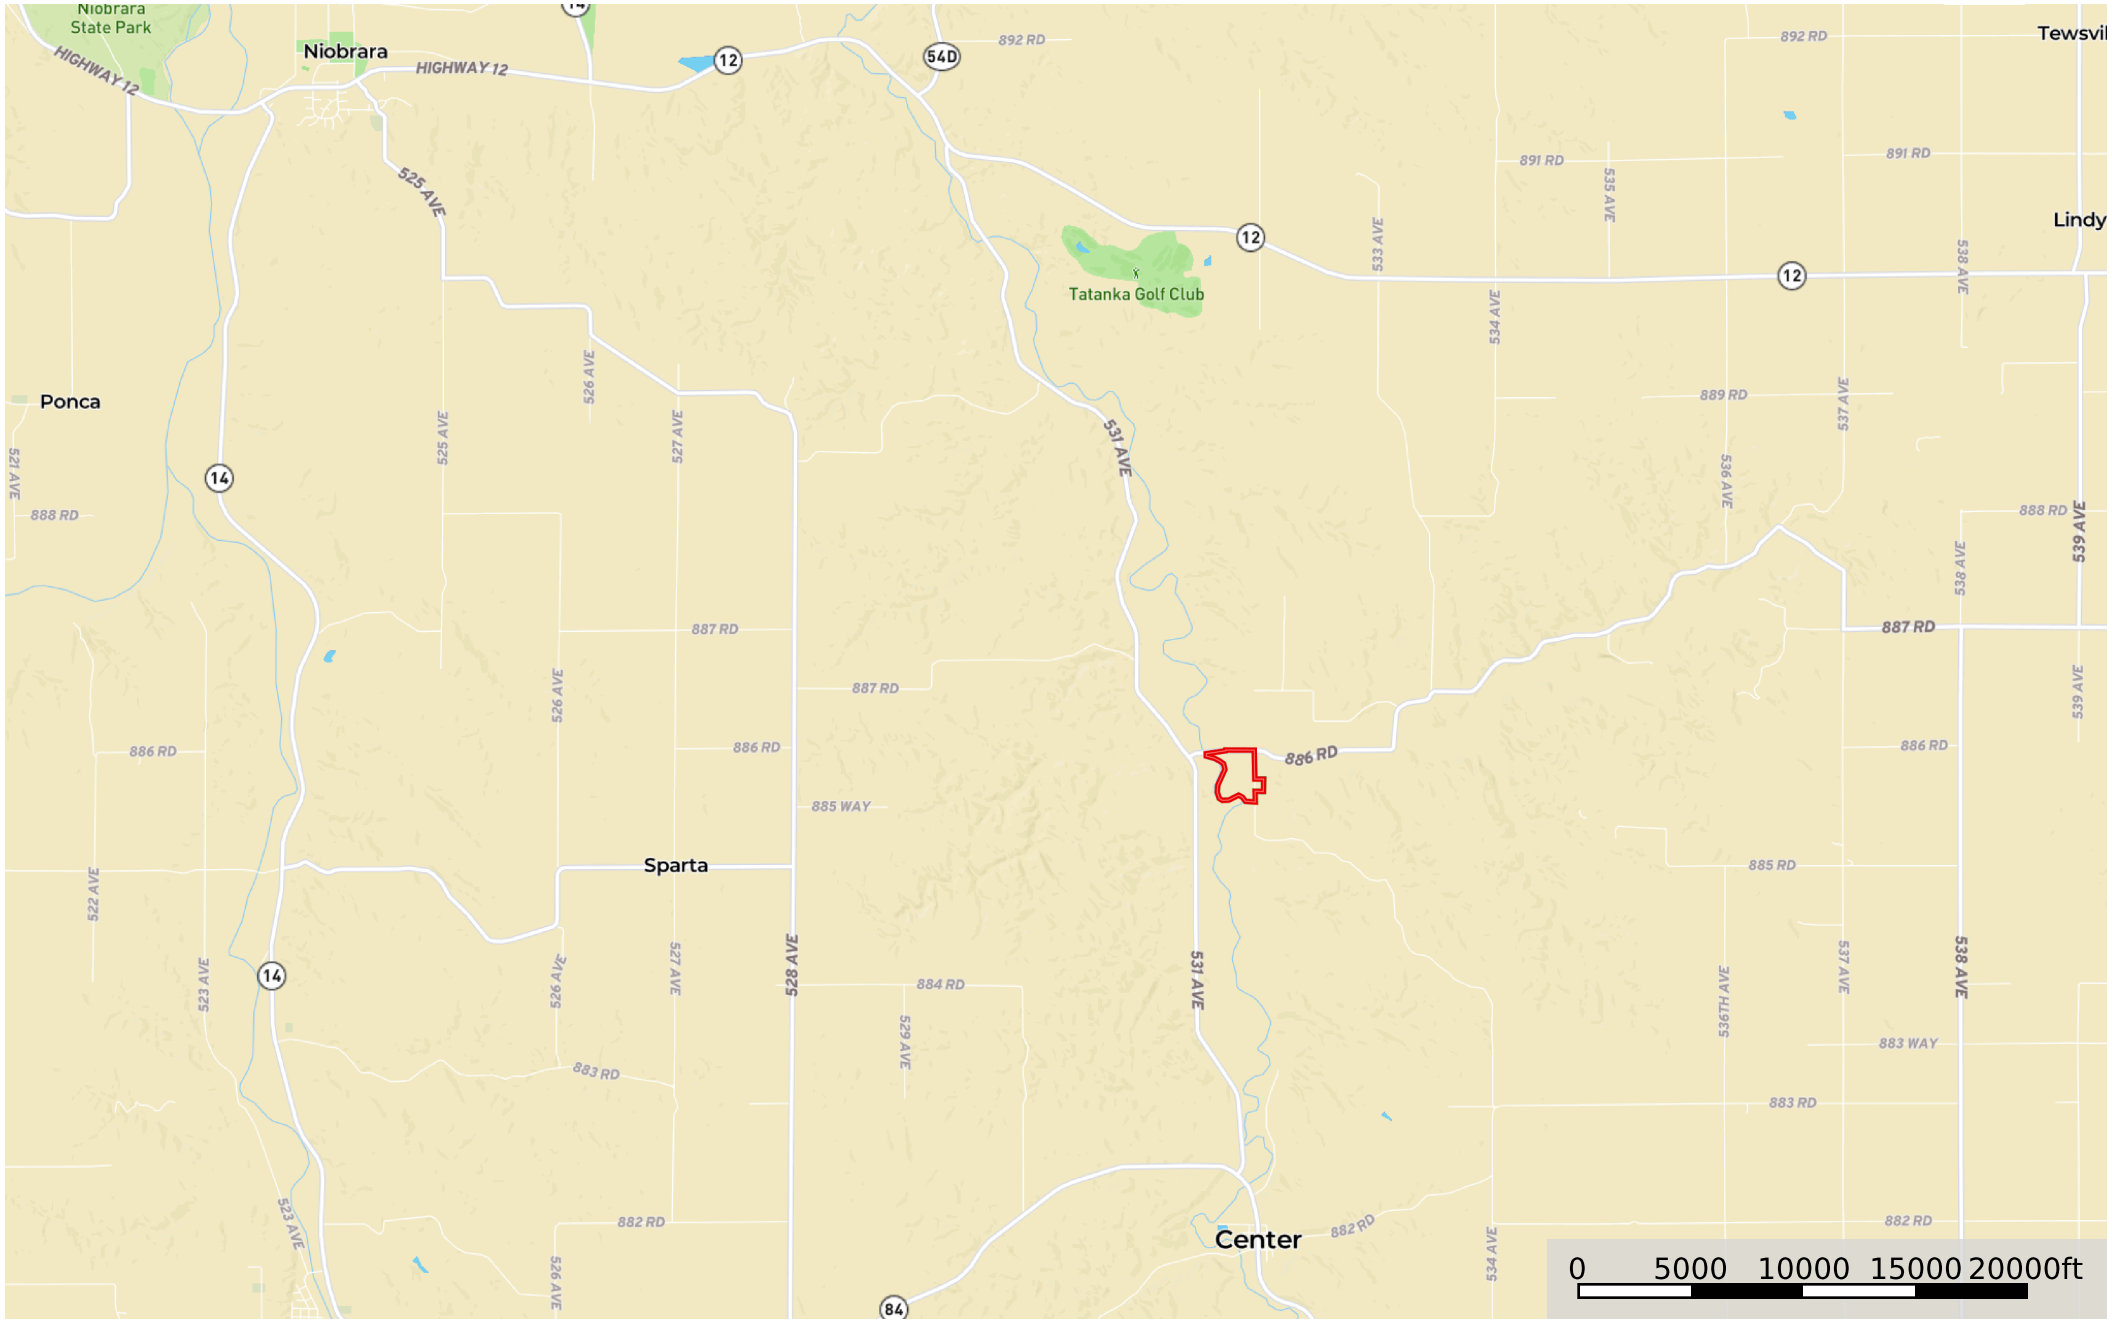

# Knox County 90.76+/- Acres

Nebraska, AC +/-

 Boundary