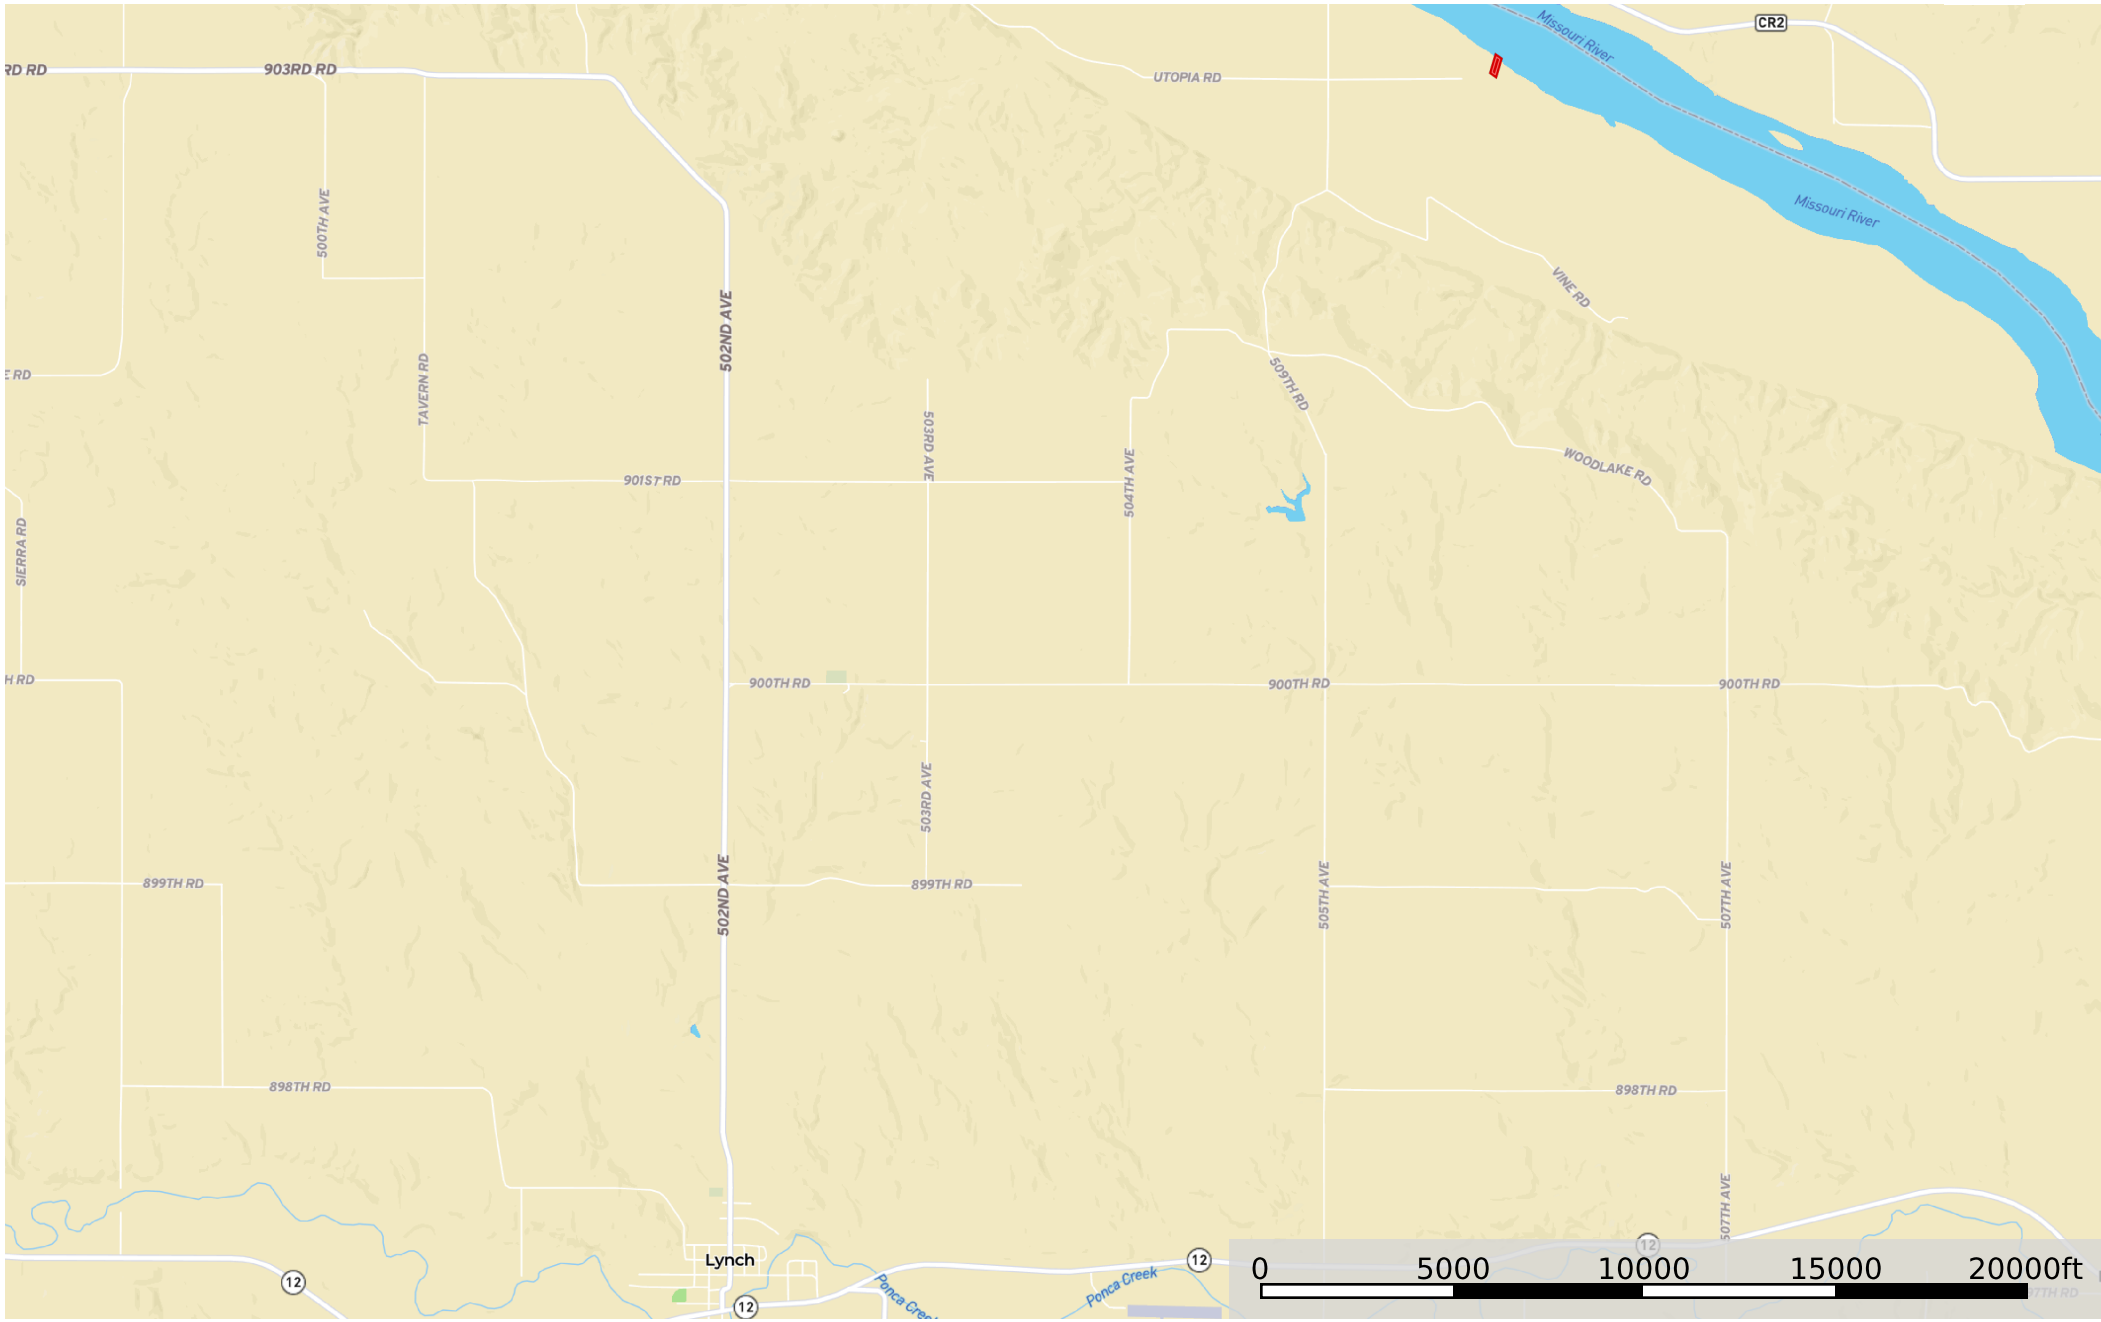

# Lot 21 Son-Shine Bottom

Nebraska, AC +/-

Boundary 1 1