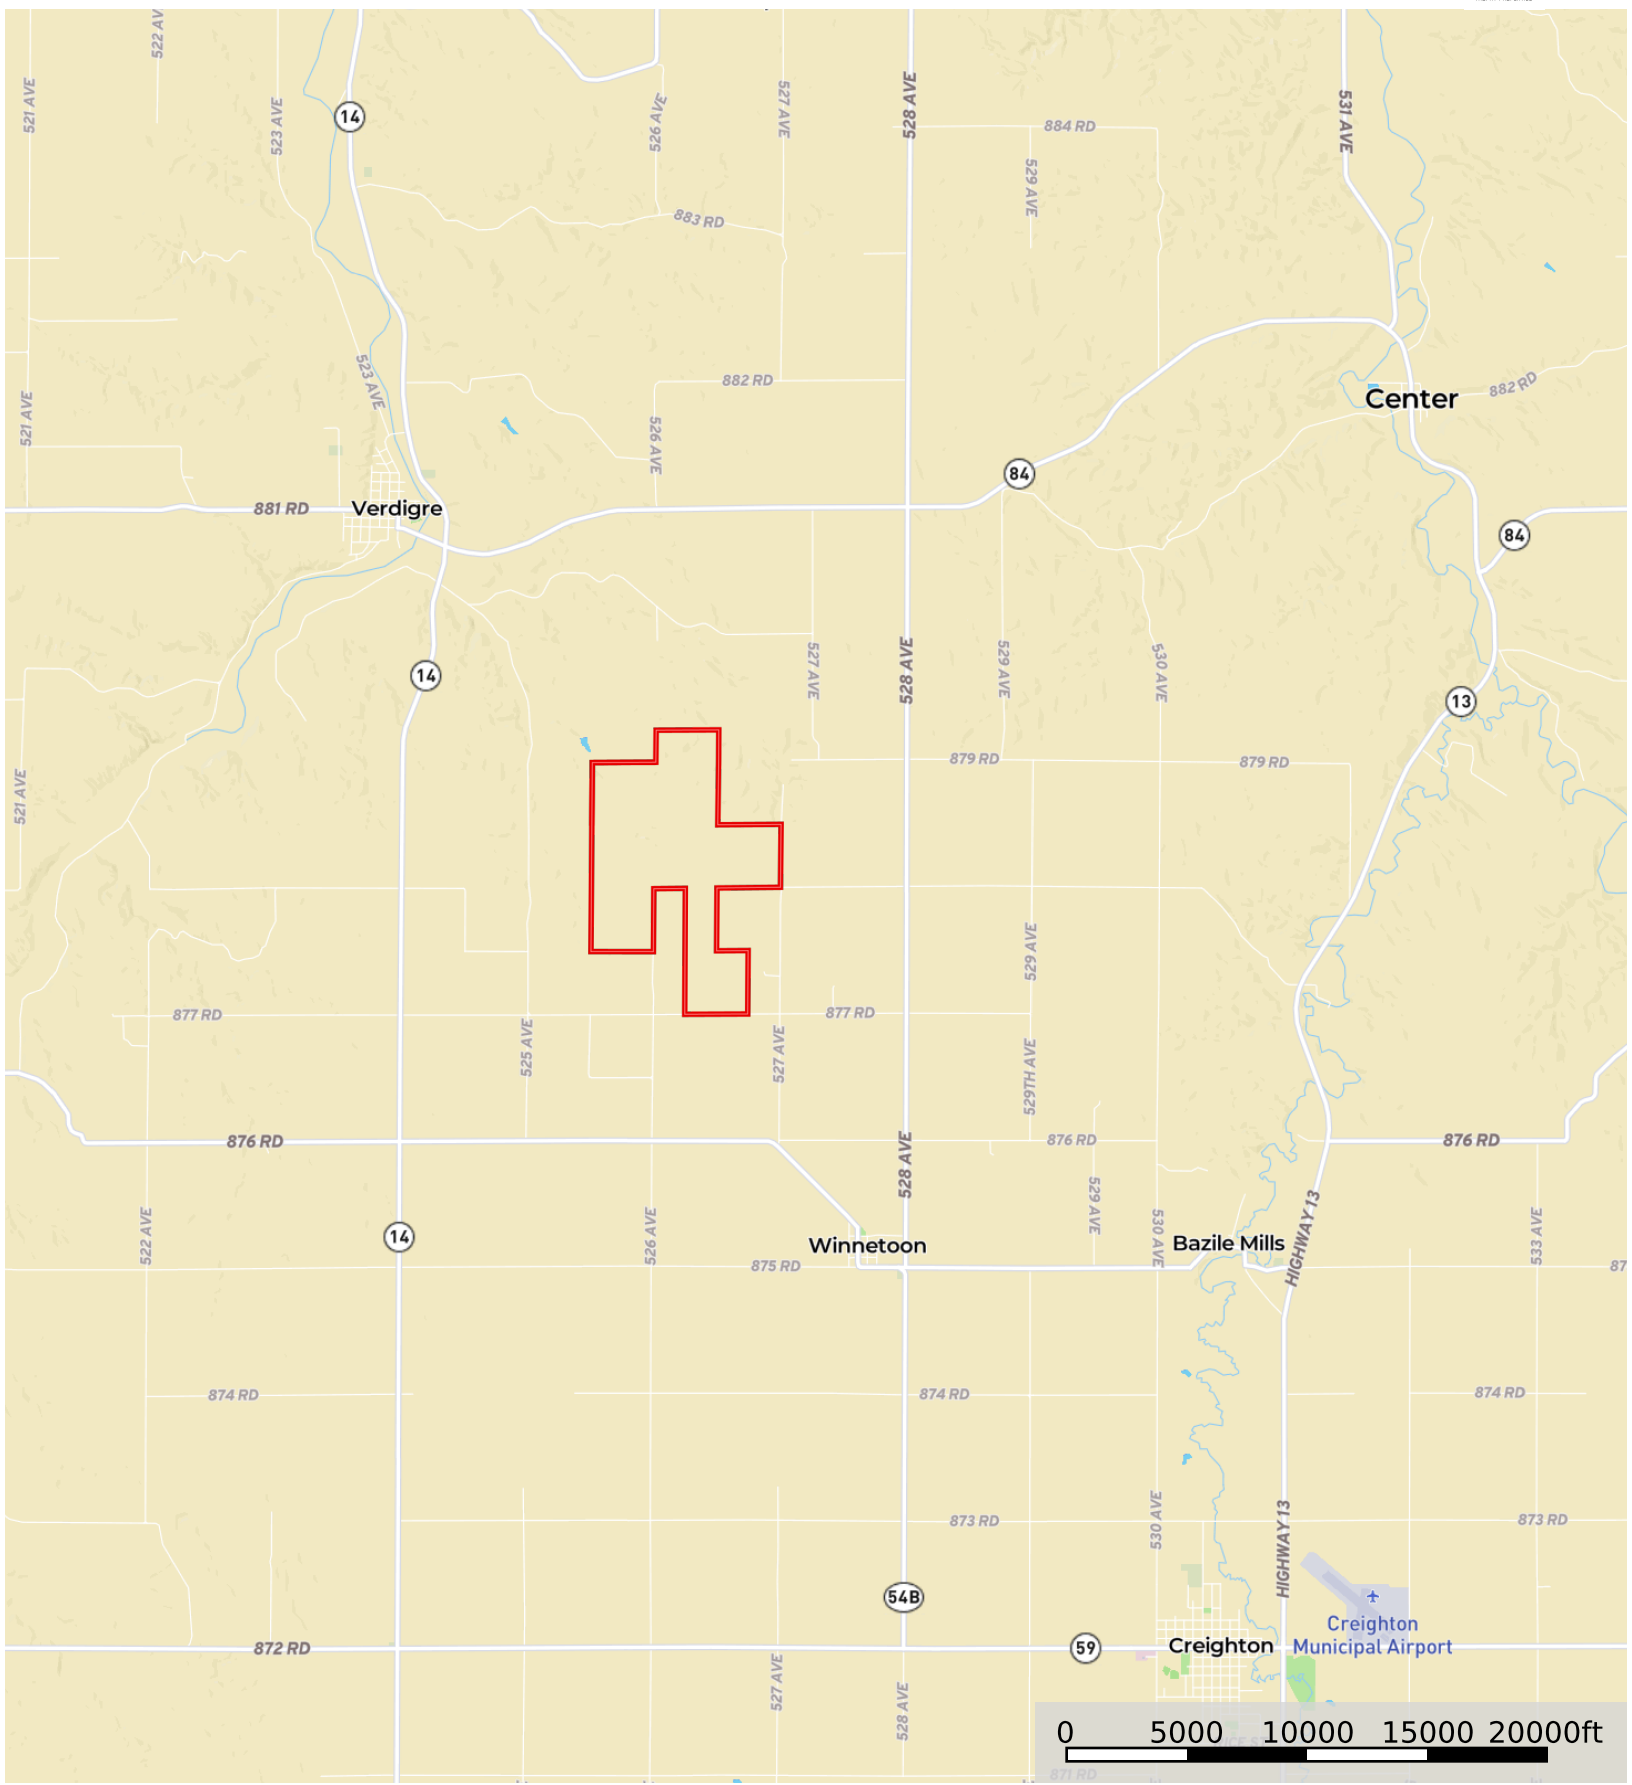

Knox County, NE Nebraska, 1280 AC +/-

Boundary