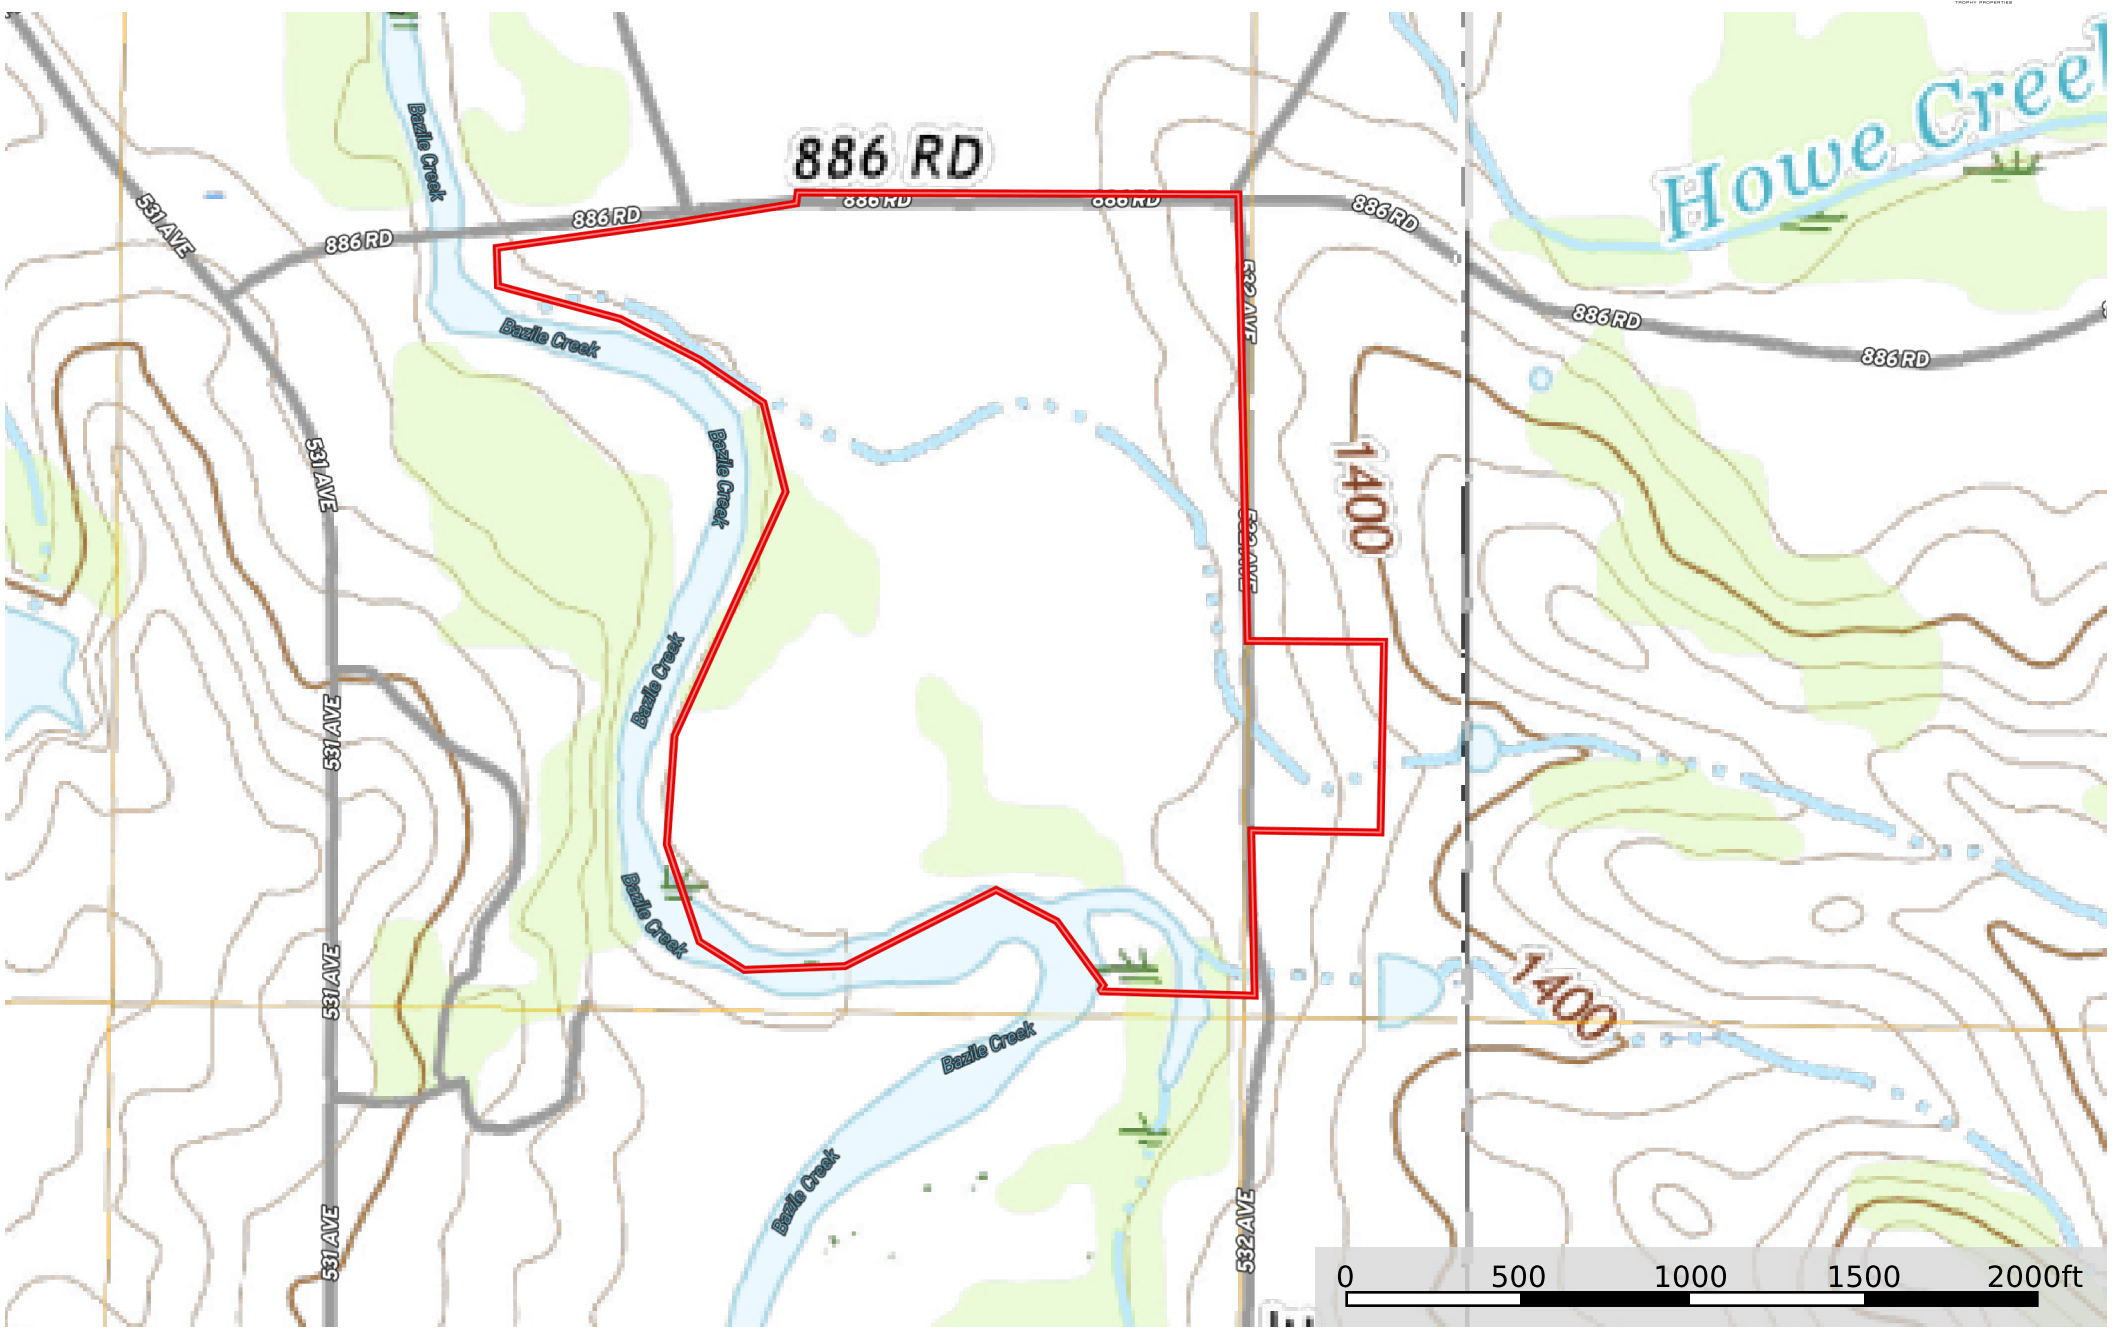

# Knox County 90.76+/- Acres

Nebraska, AC +/-

 Boundary