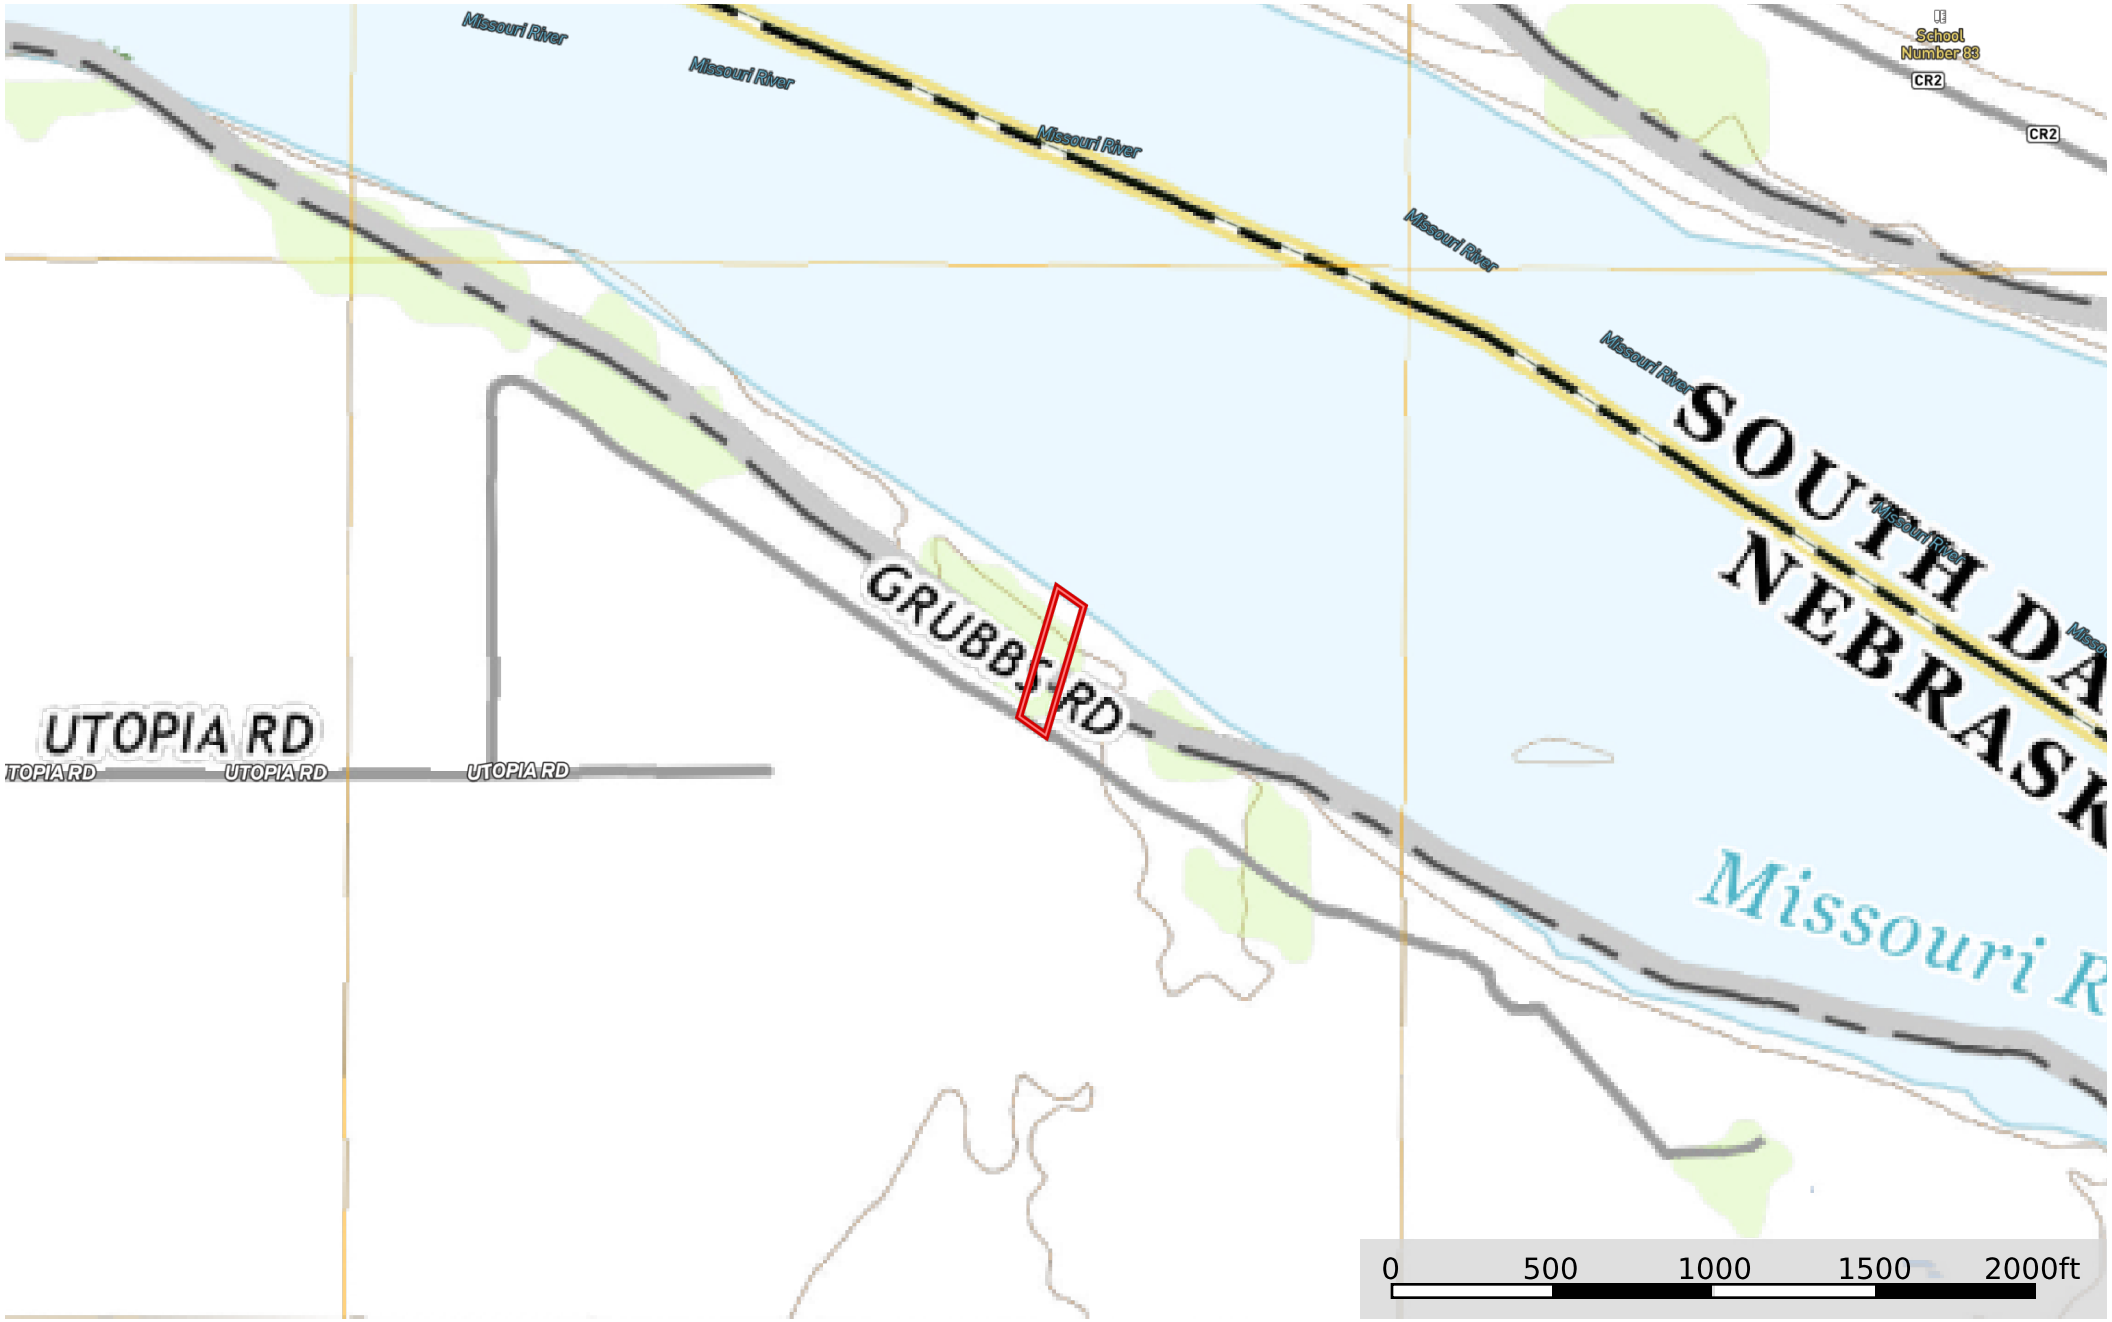

Lot 21 Son-Shine Bottom

Nebraska, AC +/-

School Number 83
CR2

Boundary 1 1