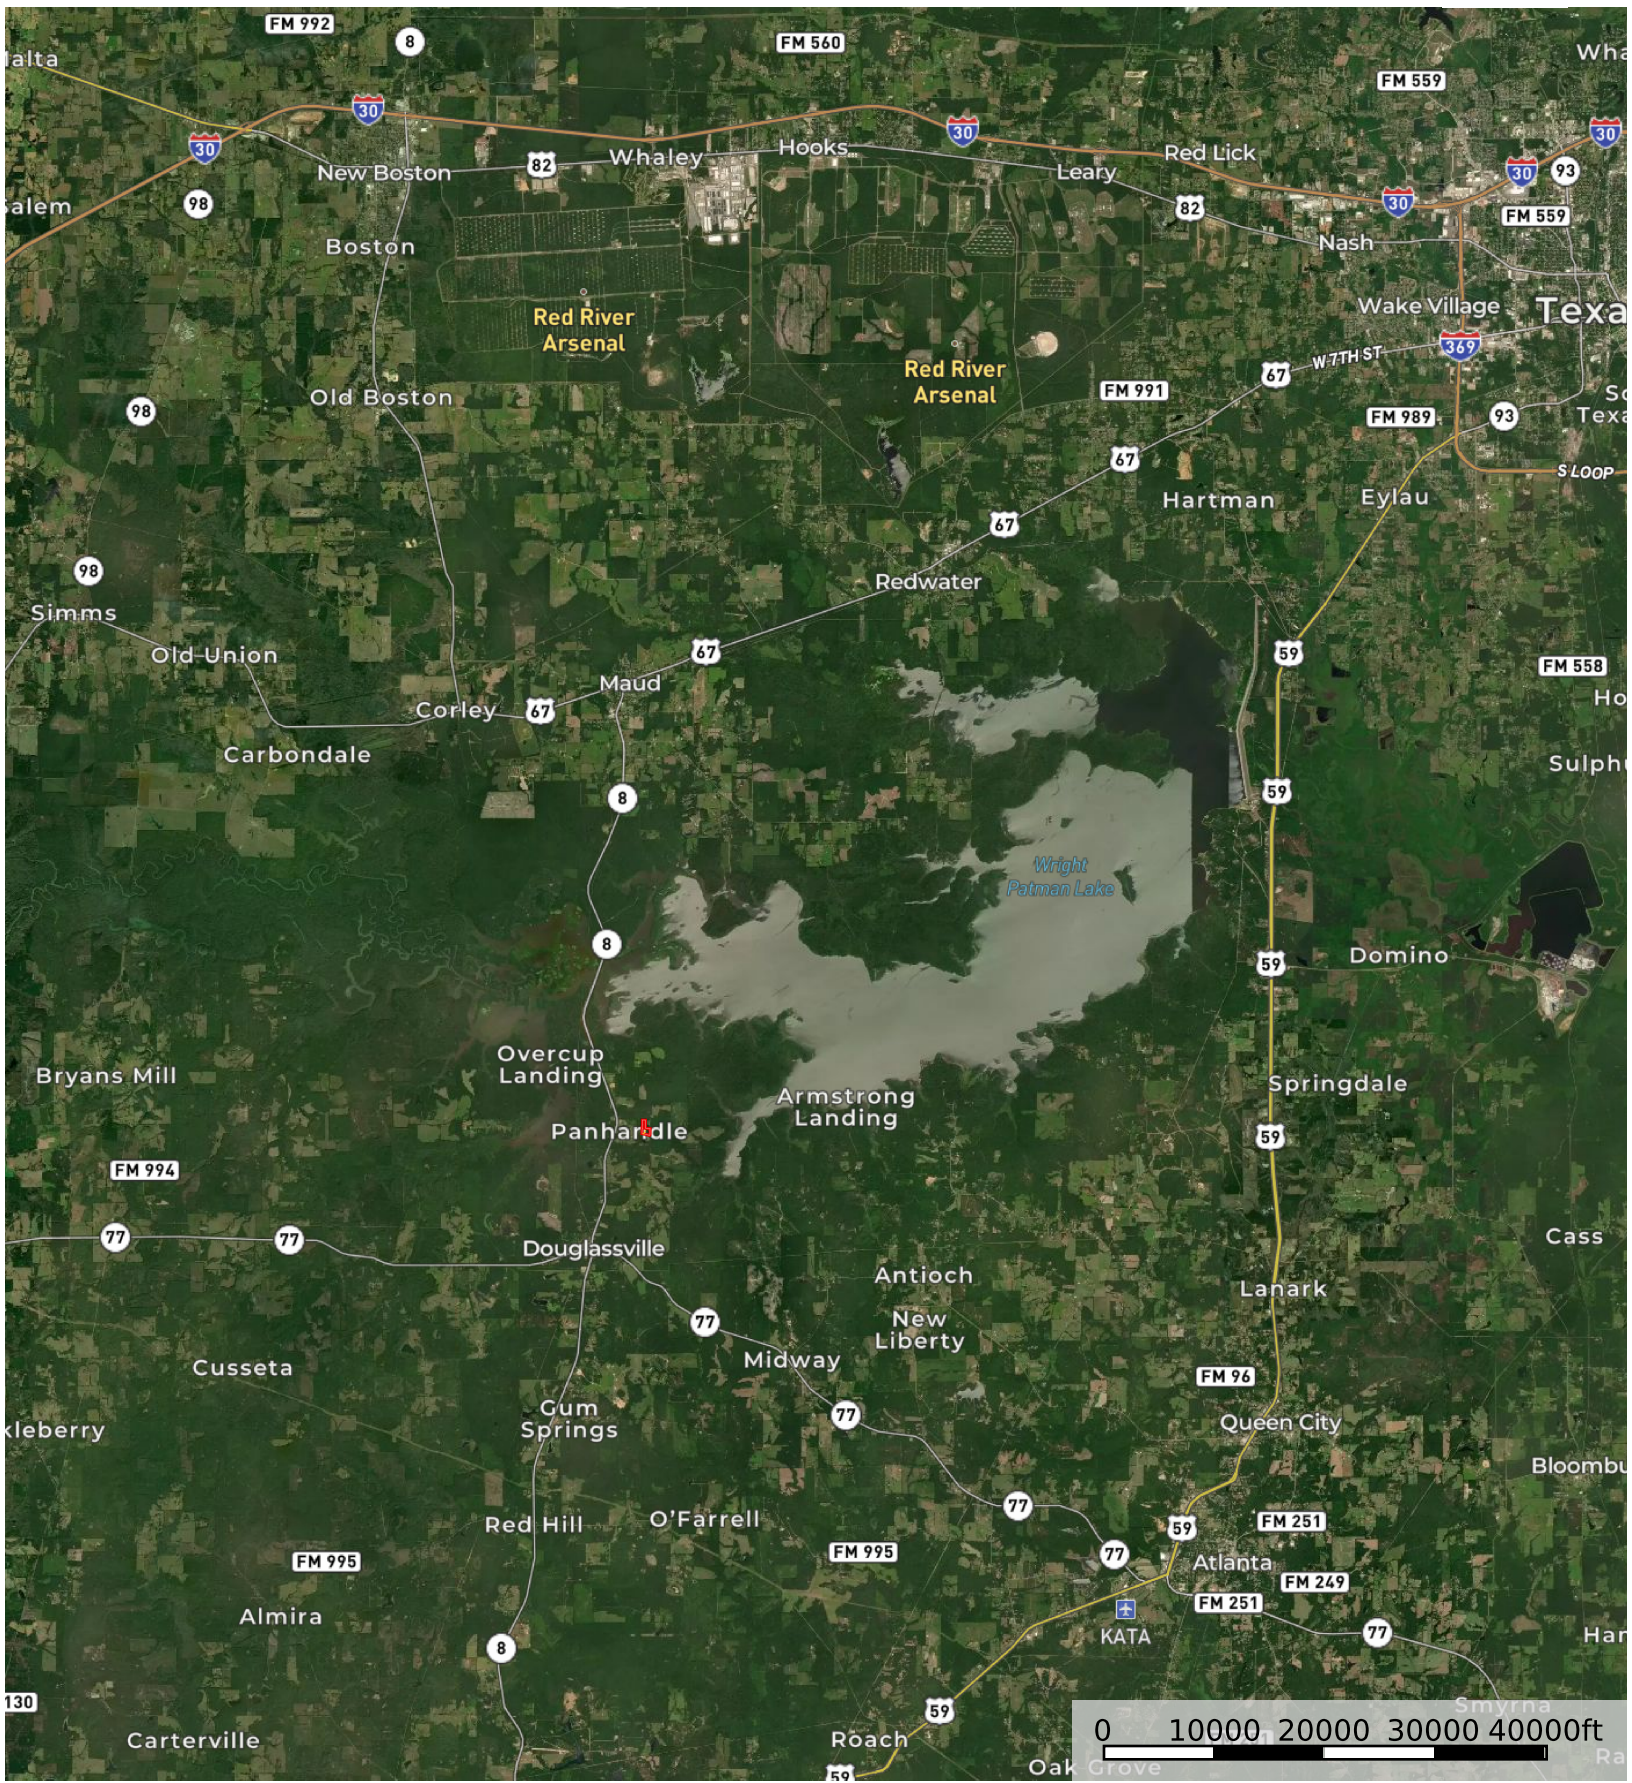

Douglassville TX -14

Texas, AC +/-

- Road / Trail
- Pond / Tank
- Boundary
- 100 Year Floodplain
- 500 Year Floodplain
- Floodway
- Special
- Unmapped/ Not Included