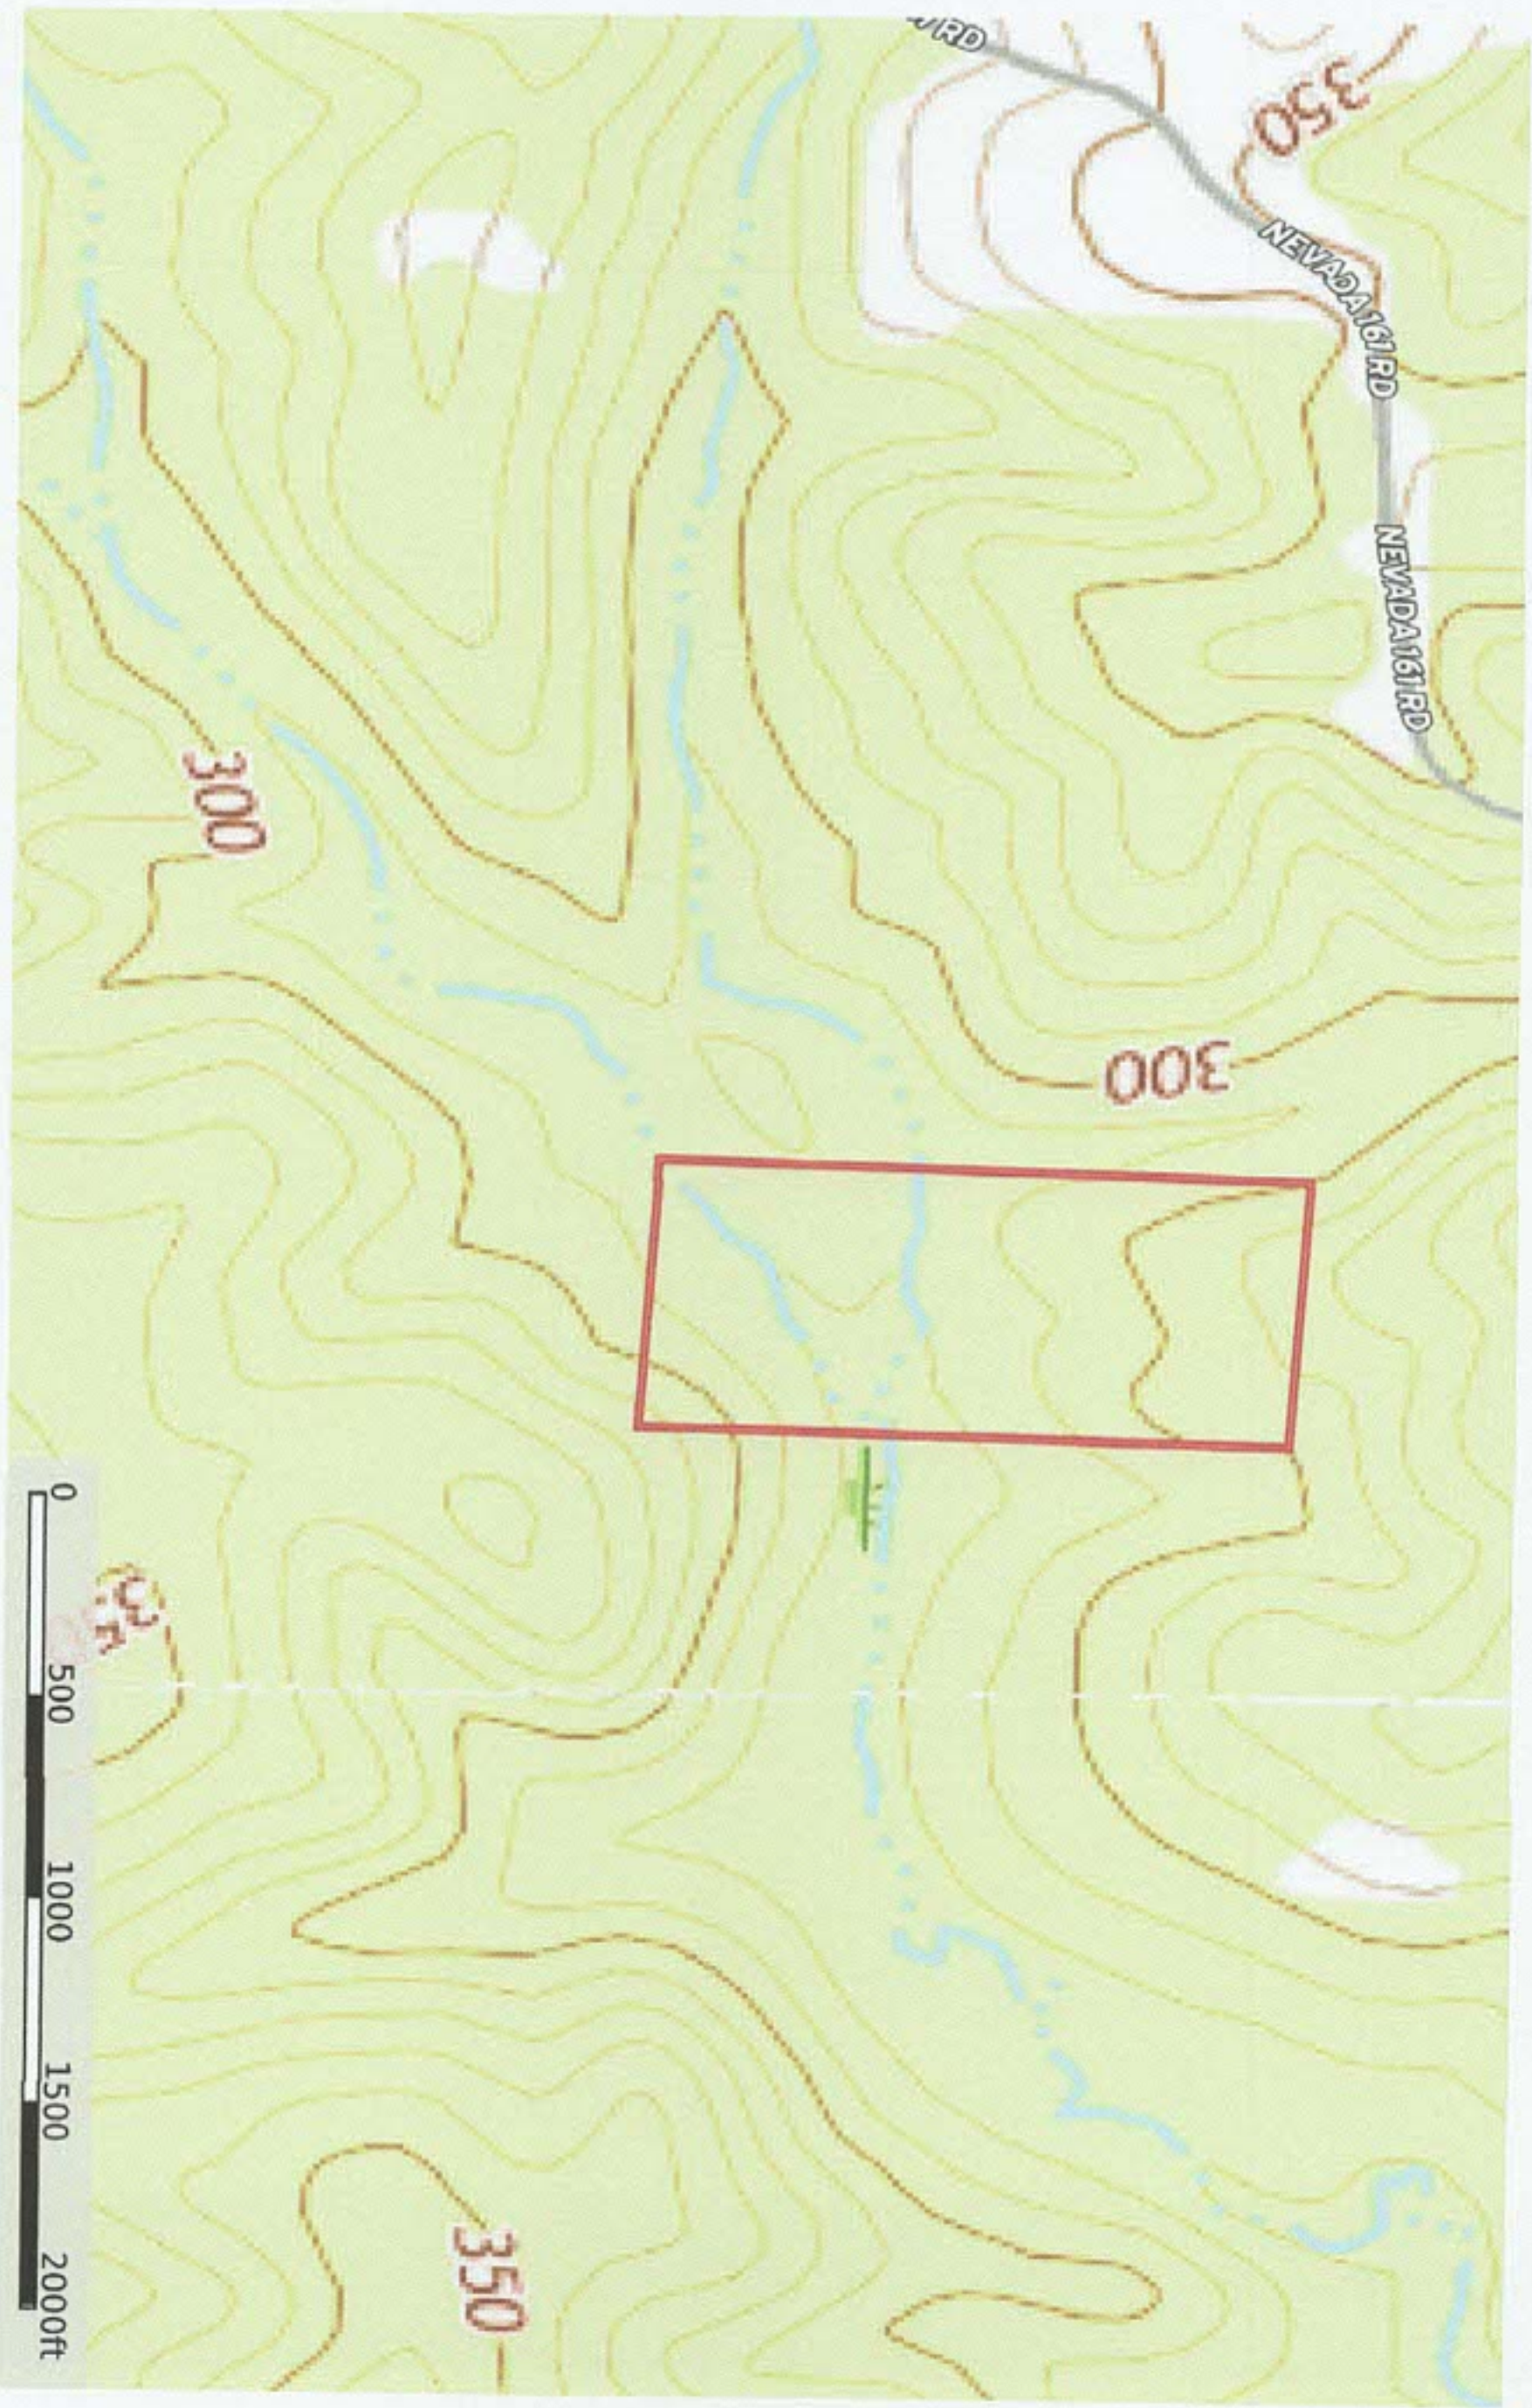

Willisville 20
Arkansas, AC +/-

 Boundary

MICHAEL DONOVAN
P: 903-733-2977

 The information contained herein was obtained from sources deemed to be reliable. Land Use Services makes no warranties or guarantees as to the completeness or accuracy thereof.