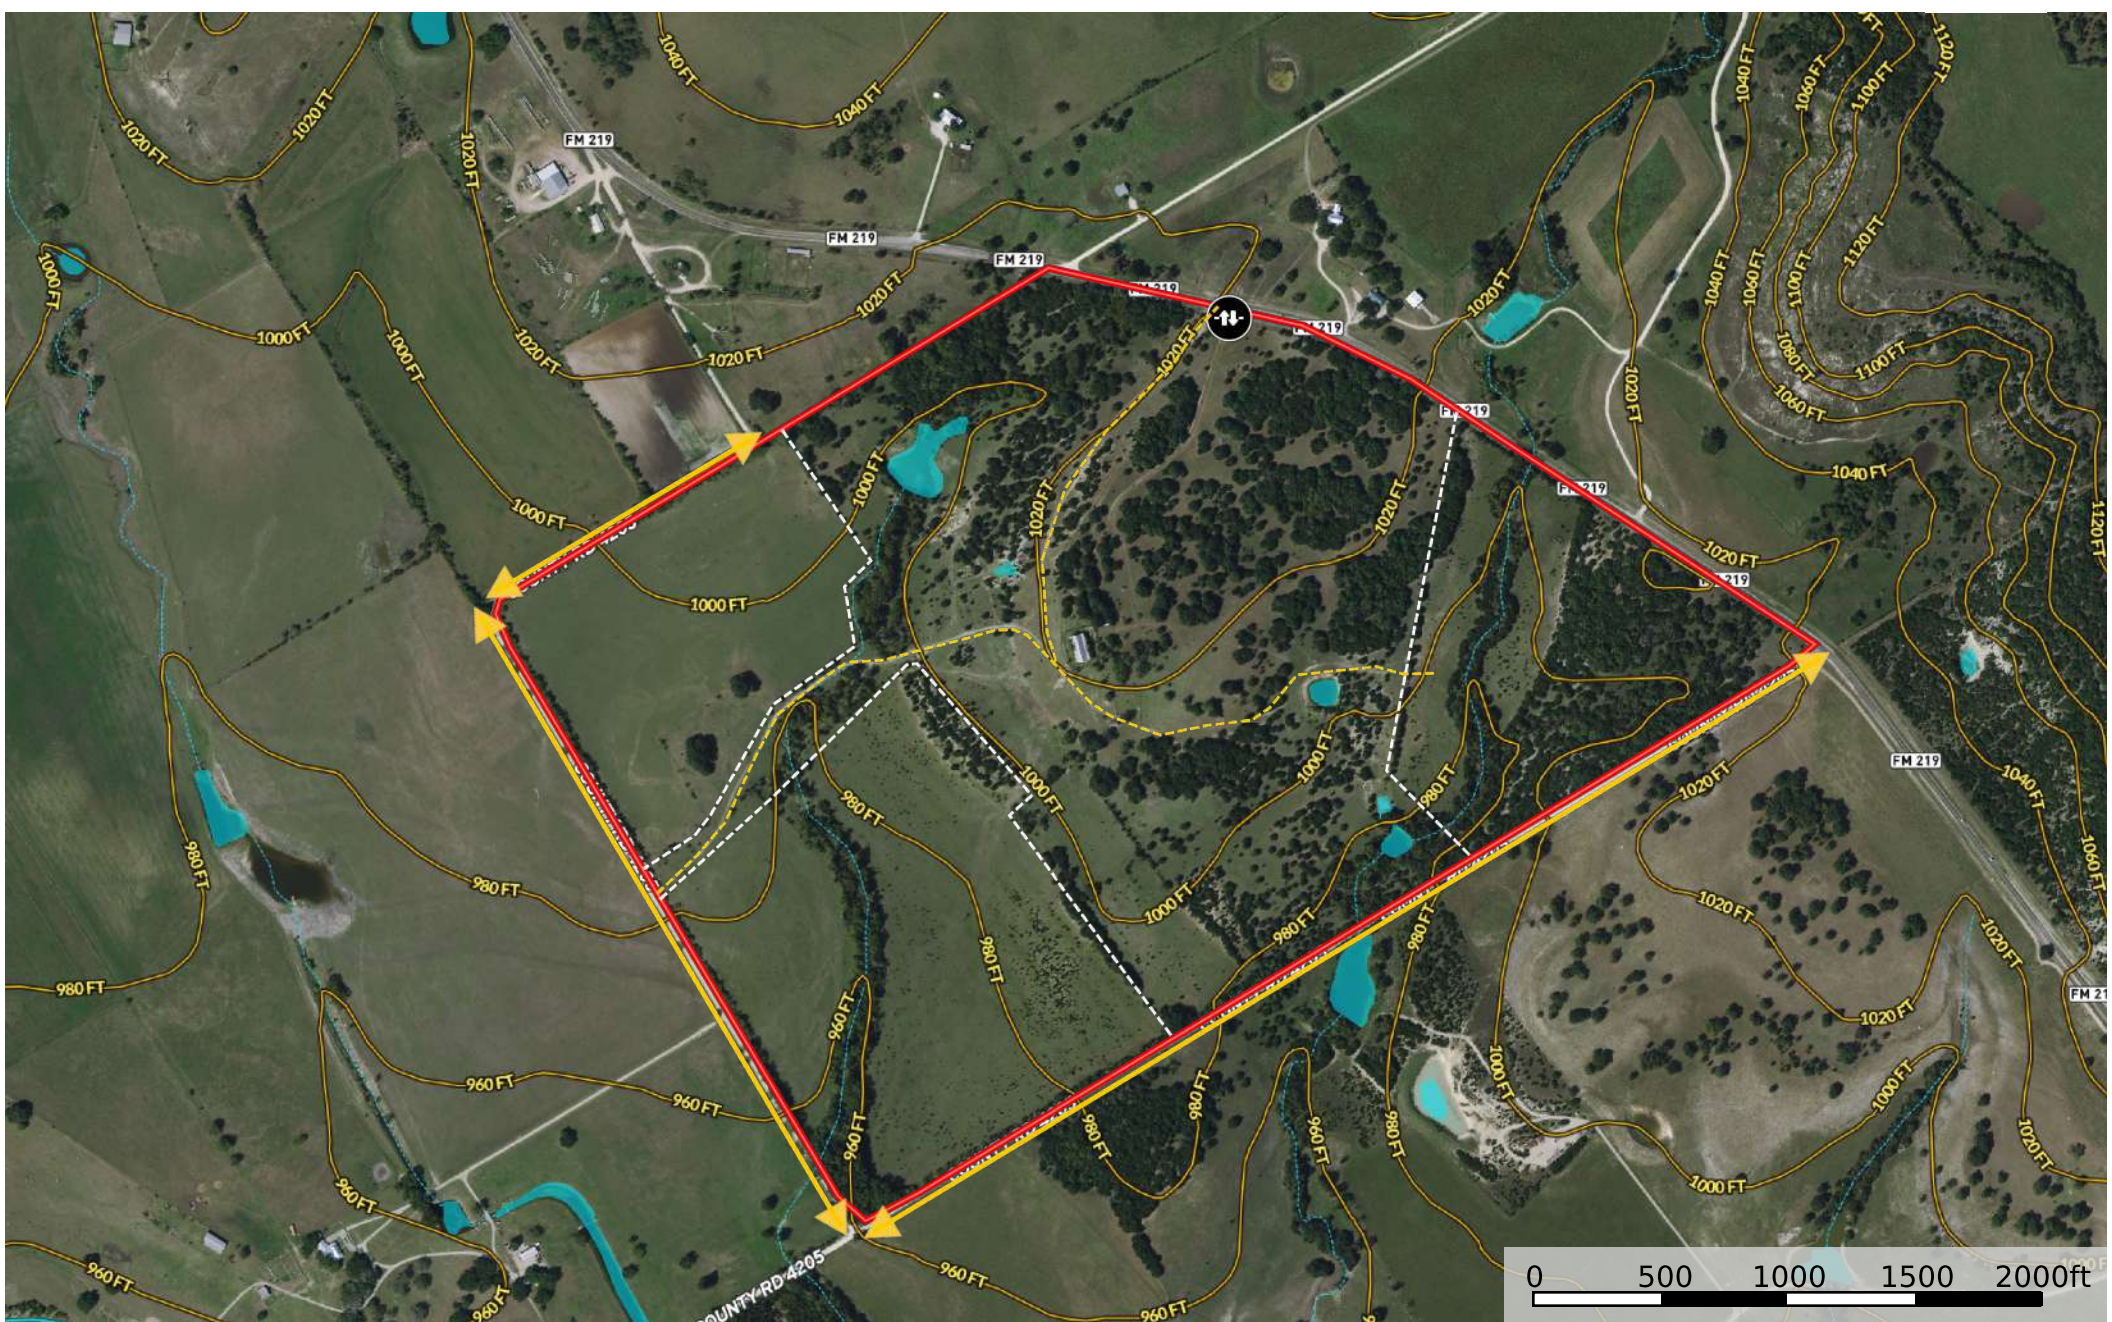

# North West Ranch 232 +/- Acres

Texas, 232 AC +/-

- Gate
- Boundary
- Fence
- Road / Trail
- Distance
- Stream, Intermittent
- River/Creek
- Water Body
- Water Wells