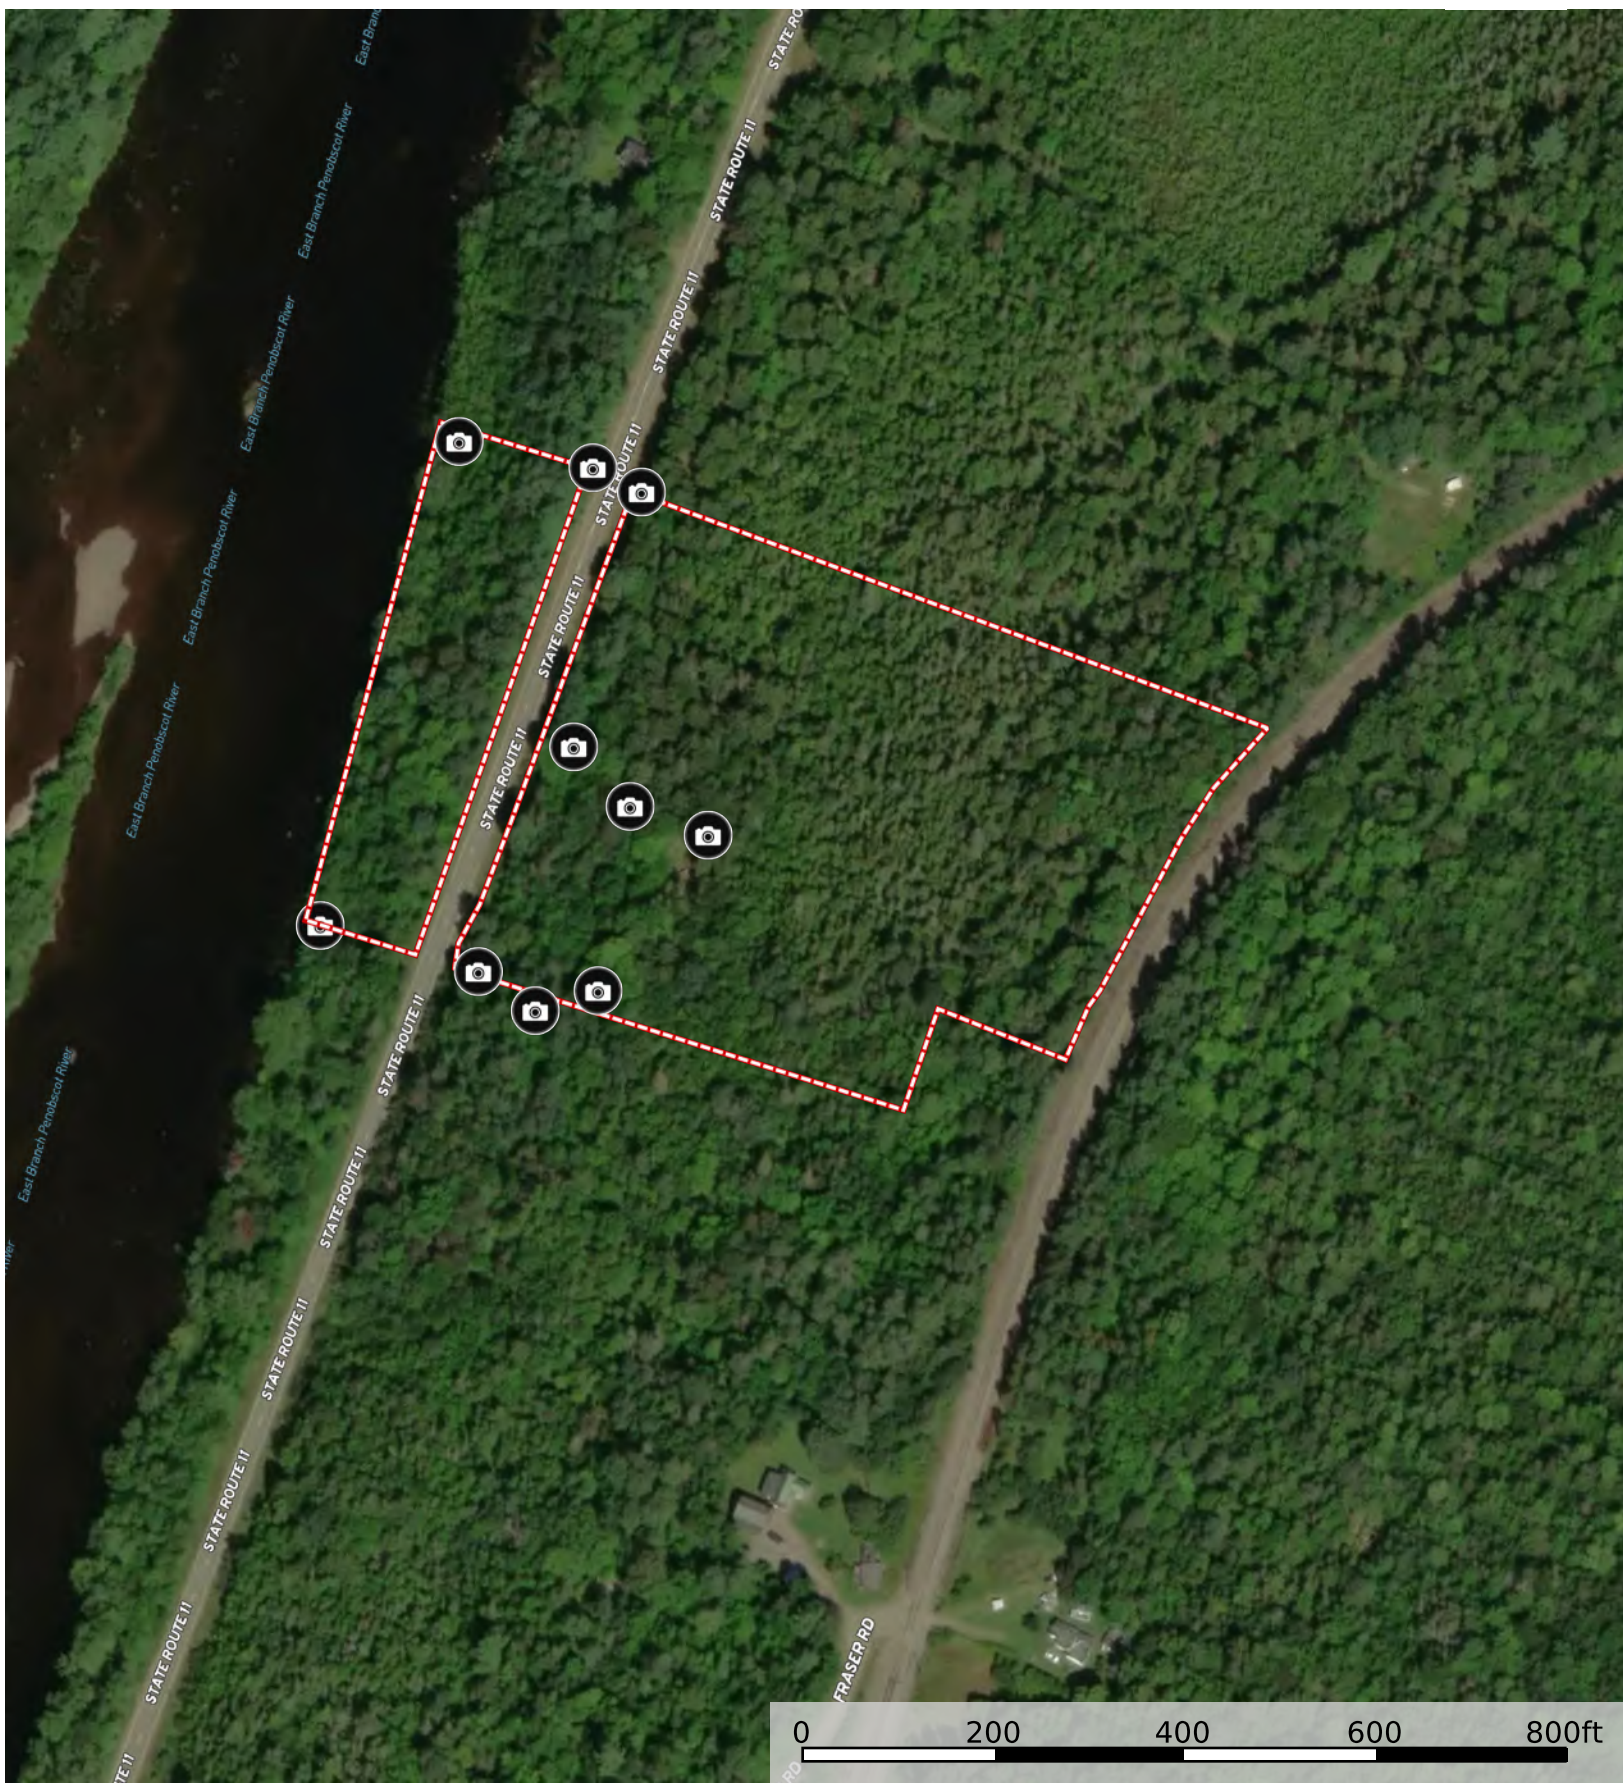

# Grindstone River Lot

Maine, AC +/-

 Photo Point  Boundary

Richard Theriault  
P: 2077319902 ME

 The information contained herein was obtained from sources deemed to be reliable. Land id® Services makes no warranties or guarantees as to the completeness or accuracy thereof.