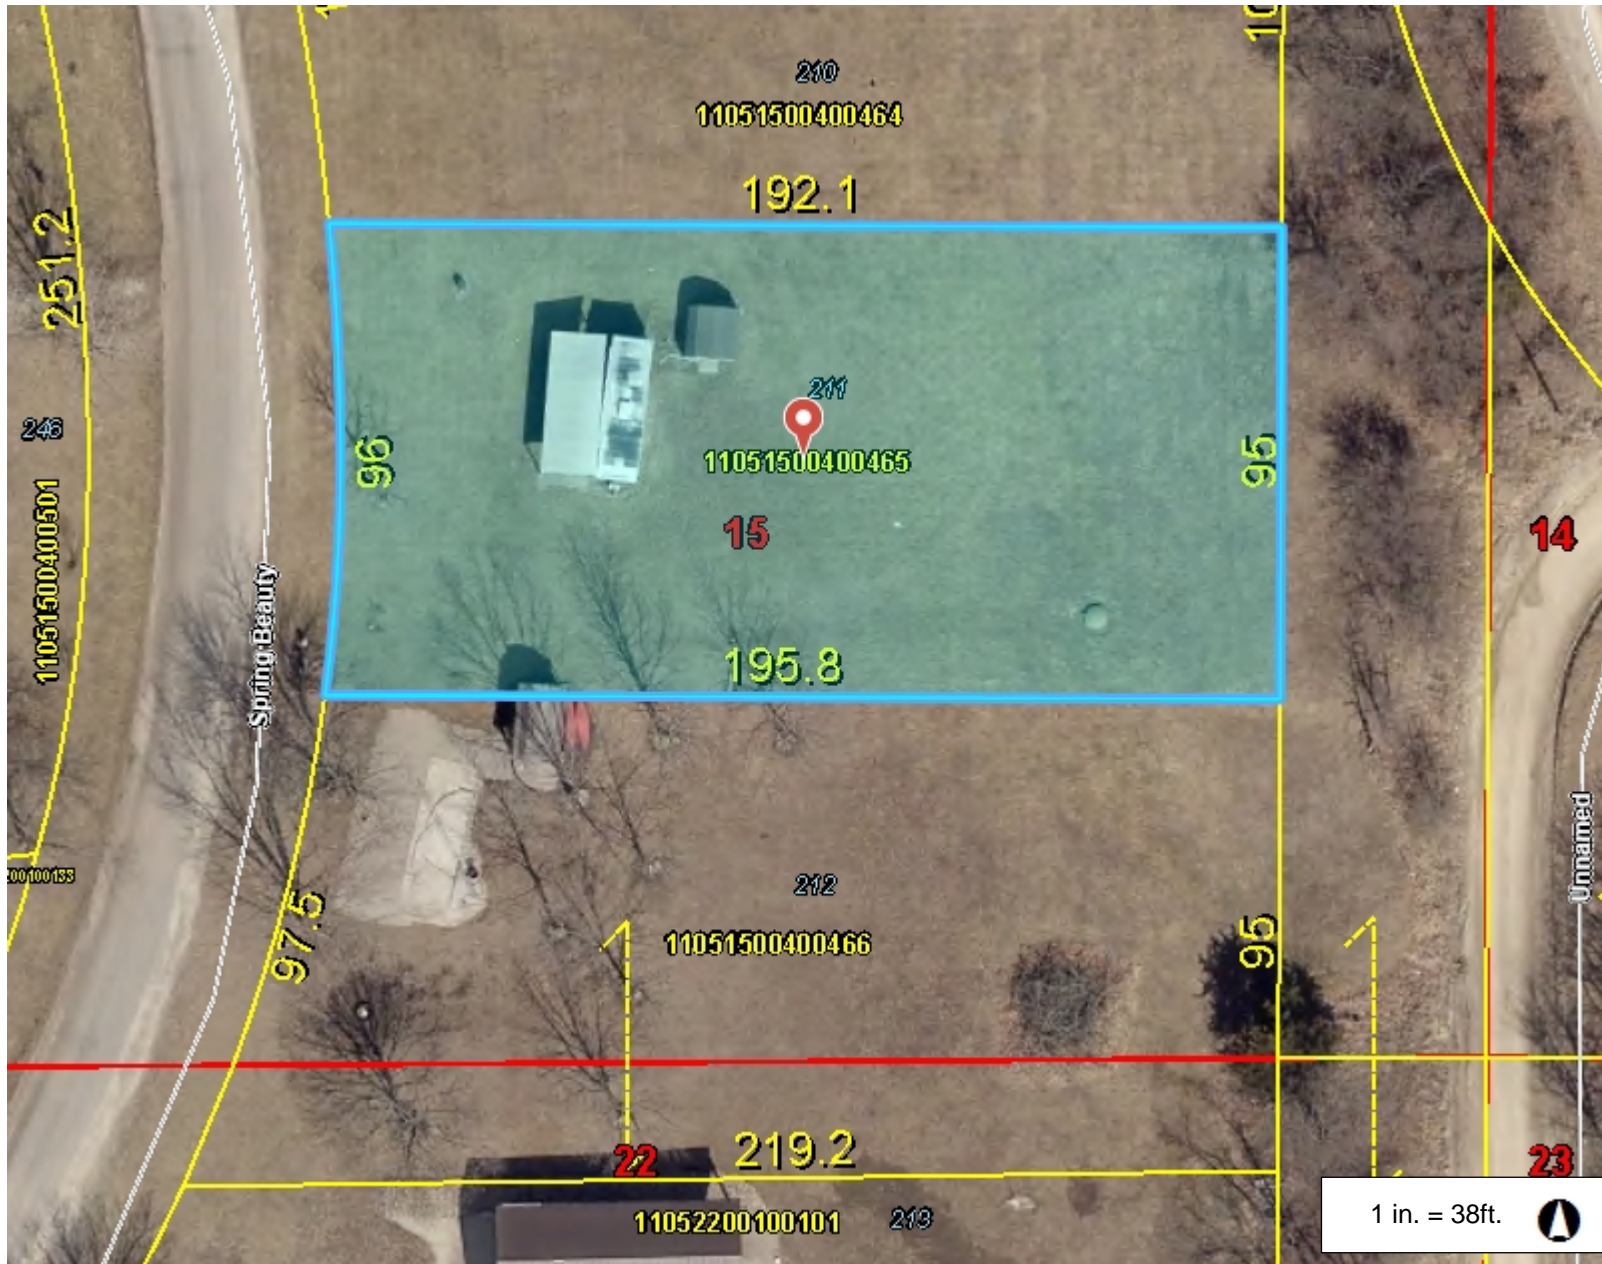

17031 Spring Beauty

Legend

- Address Point
- Road
 - US Highway
 - Numbered State Highway
 - Lettered State Highway
 - <all other values>
- Parcel
- Parcel Number/Acres
- Land Hook
 - DASHED LAND HOOK
 - SOLID LAND HOOK
- Easement
- Corporate Limit Line
- Original Lot
- Section
- County Boundary

Notes

This Cadastral Map is for informational purposes only. It does not purport to represent a property boundary survey of the parcels shown and shall not be used for conveyances or the establishment of property boundaries.

THIS MAP IS NOT TO BE USED FOR NAVIGATION

This Cadastral Map is for informational purposes only. It does not purport to represent a property boundary survey of the parcels shown and shall not be used for conveyances or the establishment of property boundaries.

THIS MAP IS NOT TO BE USED FOR NAVIGATION