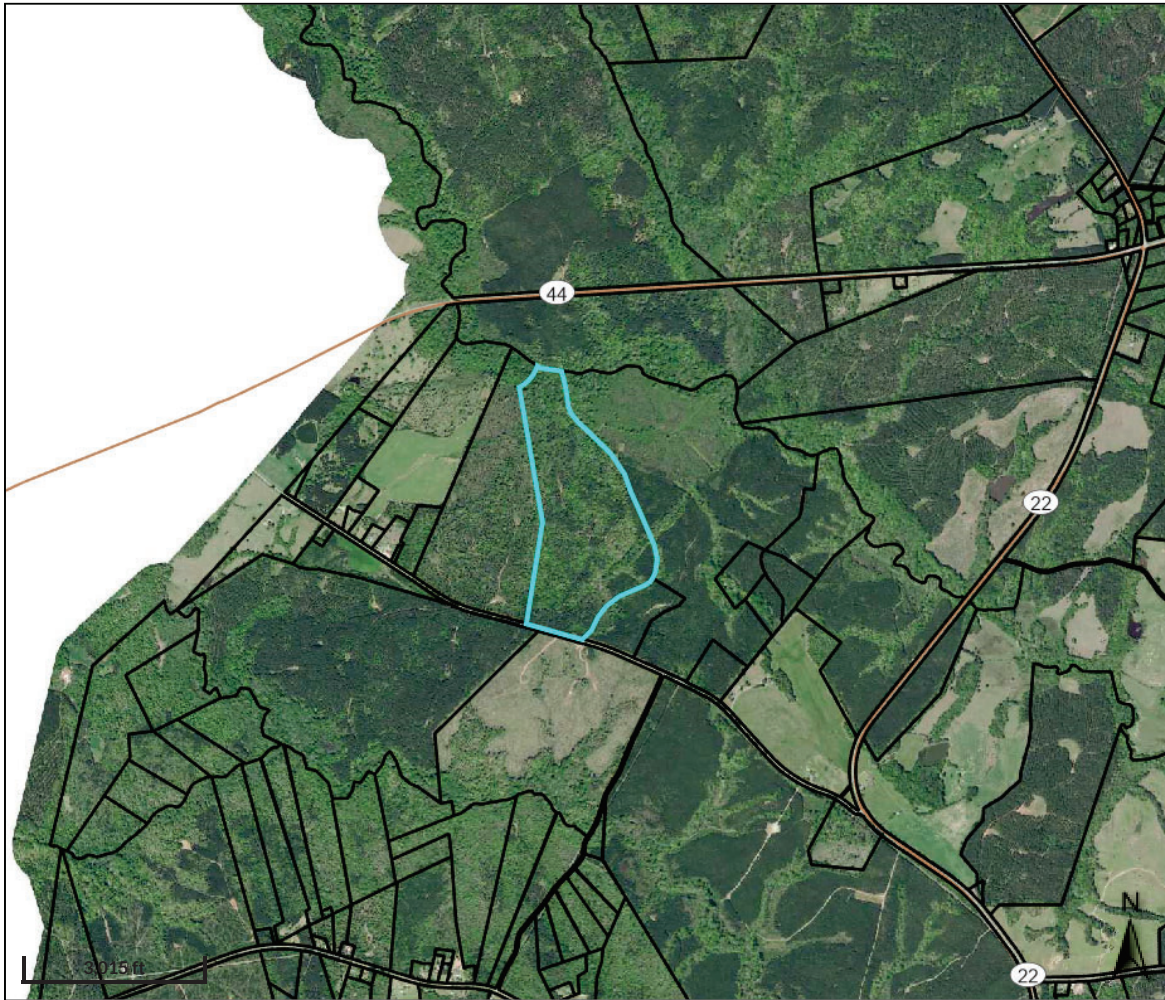

Exhibit "B"

Overview

Legend

-  Parcels
-  Roads

Parcel ID	011 012	Owner	TAYLOR KATIE J ETAL	Last 2 Sales			
Class Code	Consv Use		601 KENWOOD DR	Date	Price	Reason	Qual
Taxing District	COUNTY		RUSSELL, KY 41169	6/14/2007	0	PI	U
Acres	117.5	Physical Address	n/a	10/6/1997	0	FS	U
		Assessed Value	Value \$313800				

(Note: Not to be used on legal documents)

Date created: 3/16/2026

Last Data Uploaded: 3/16/2026 6:06:11 AM

Developed by  **SCHNEIDER**
GEOSPATIAL