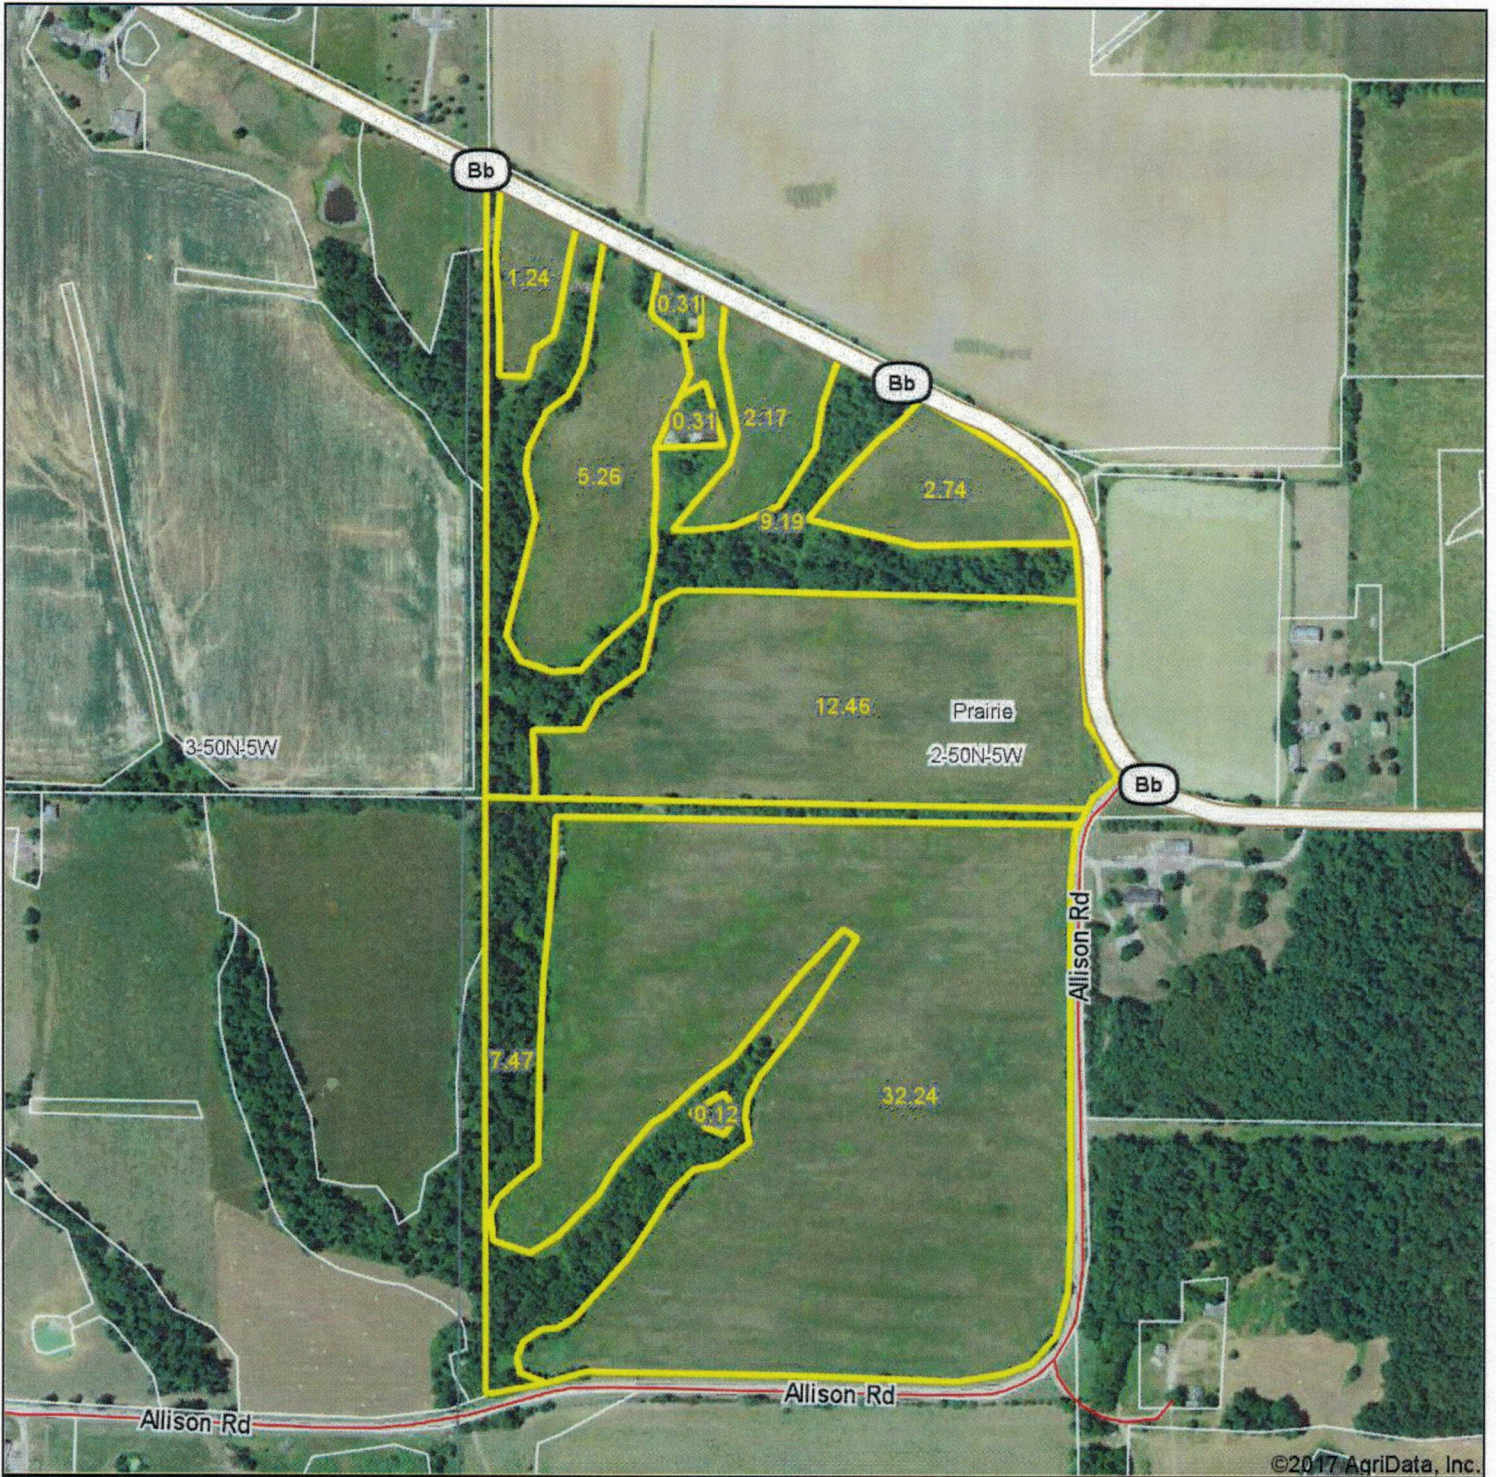

Aerial Map

LAND CO.
(636)295-0706

2-50N-5W
Montgomery County
Missouri
map center: 39° 7' 58.72, -91° 26' 40.35
Maps Provided By:

© AgriData, Inc. 2017 www.AgrDataInc.com