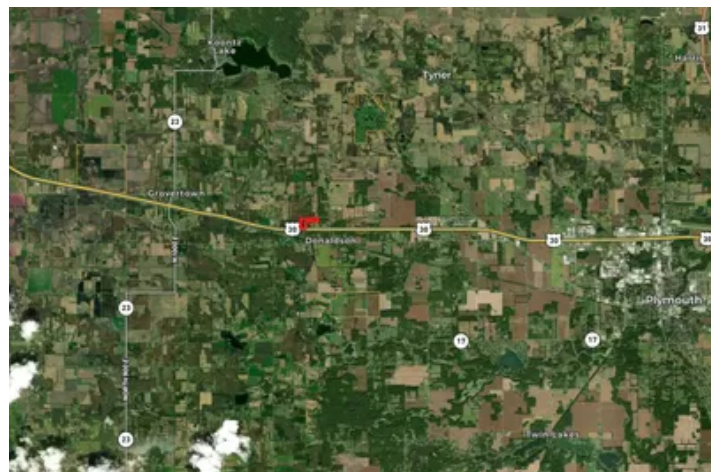

\$172,500

Property Website

<https://indianalandandlifestyle.com/property/23-acres-marshall-county-in-recreational-property-land-for-sale-potential-building-site/marshall/indiana/110429/>

23± Acres – Marshall County, IN – Recreational Property – Land for Sale – Potential Building Site Plymouth, IN / Marshall County

PROPERTY DESCRIPTION

This ±23-acre property offers excellent recreational opportunities with strong hunting potential. Located on a dead-end road, the property provides privacy and convenient access while also bordering US 30. The land features mature timber, abundant wildlife habitat, and potential building sites, making it an attractive option for outdoor enthusiasts, investors, or those looking to build.