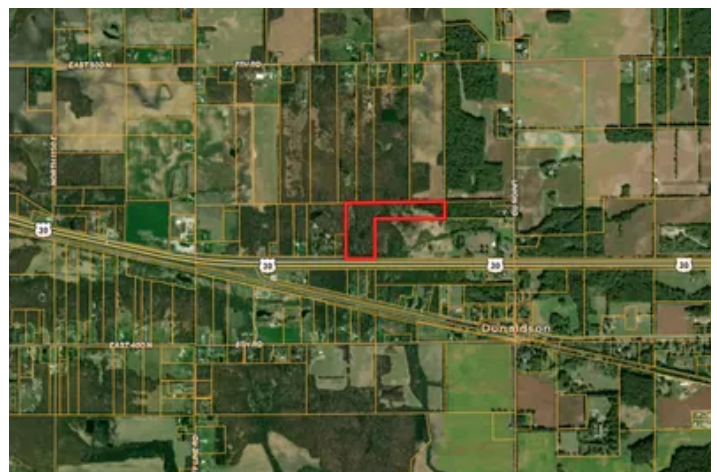

\$172,500

Property Website

<https://indianalandandlifestyle.com/property/23-acres-marshall-county-in-recreational-property-land-for-sale-potential-building-site/marshall/indiana/110429/>

23± Acres – Marshall County, IN – Recreational Property – Land for Sale – Potential Building Site Plymouth, IN / Marshall County

PROPERTY DESCRIPTION

This ±23-acre property offers excellent recreational opportunities with strong hunting potential. Located on a dead-end road, the property provides privacy and convenient access while also bordering US 30. The land features mature timber, abundant wildlife habitat, and potential building sites, making it an attractive option for outdoor enthusiasts, investors, or those looking to build.