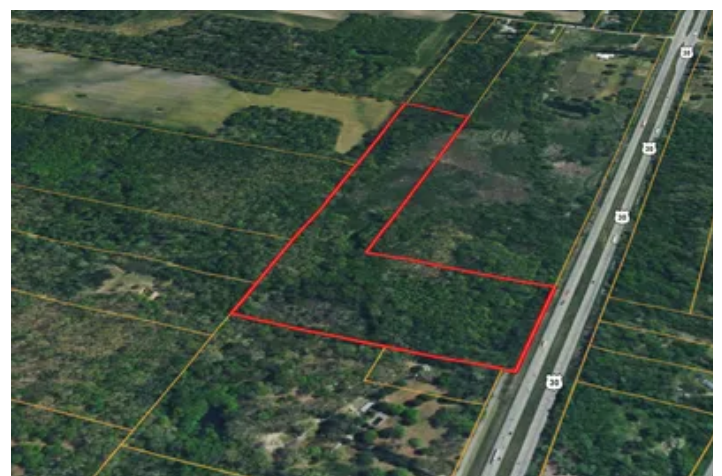

23± Acres – Marshall County, IN – Recreational Property
– Land for Sale – Potential Building Site
US 30
Plymouth, IN 46563

\$172,500
23± Acres
Marshall County

**23± Acres – Marshall County, IN – Recreational Property – Land for Sale – Potential Building Site
Plymouth, IN / Marshall County**

\$172,500

Property Website

<https://indianalandandlifestyle.com/property/23-acres-marshall-county-in-recreational-property-land-for-sale-potential-building-site/marshall/indiana/110429/>

23± Acres – Marshall County, IN – Recreational Property – Land for Sale – Potential Building Site Plymouth, IN / Marshall County

PROPERTY DESCRIPTION

This ±23-acre property offers excellent recreational opportunities with strong hunting potential. Located on a dead-end road, the property provides privacy and convenient access while also bordering US 30. The land features mature timber, abundant wildlife habitat, and potential building sites, making it an attractive option for outdoor enthusiasts, investors, or those looking to build.

23± Acres – Marshall County, IN – Recreational Property – Land for Sale – Potential Building Site
Plymouth, IN / Marshall County

Locator Map

Locator Map

Satellite Map

DISCLAIMERS

Wildlife program
Some wetlands on the property