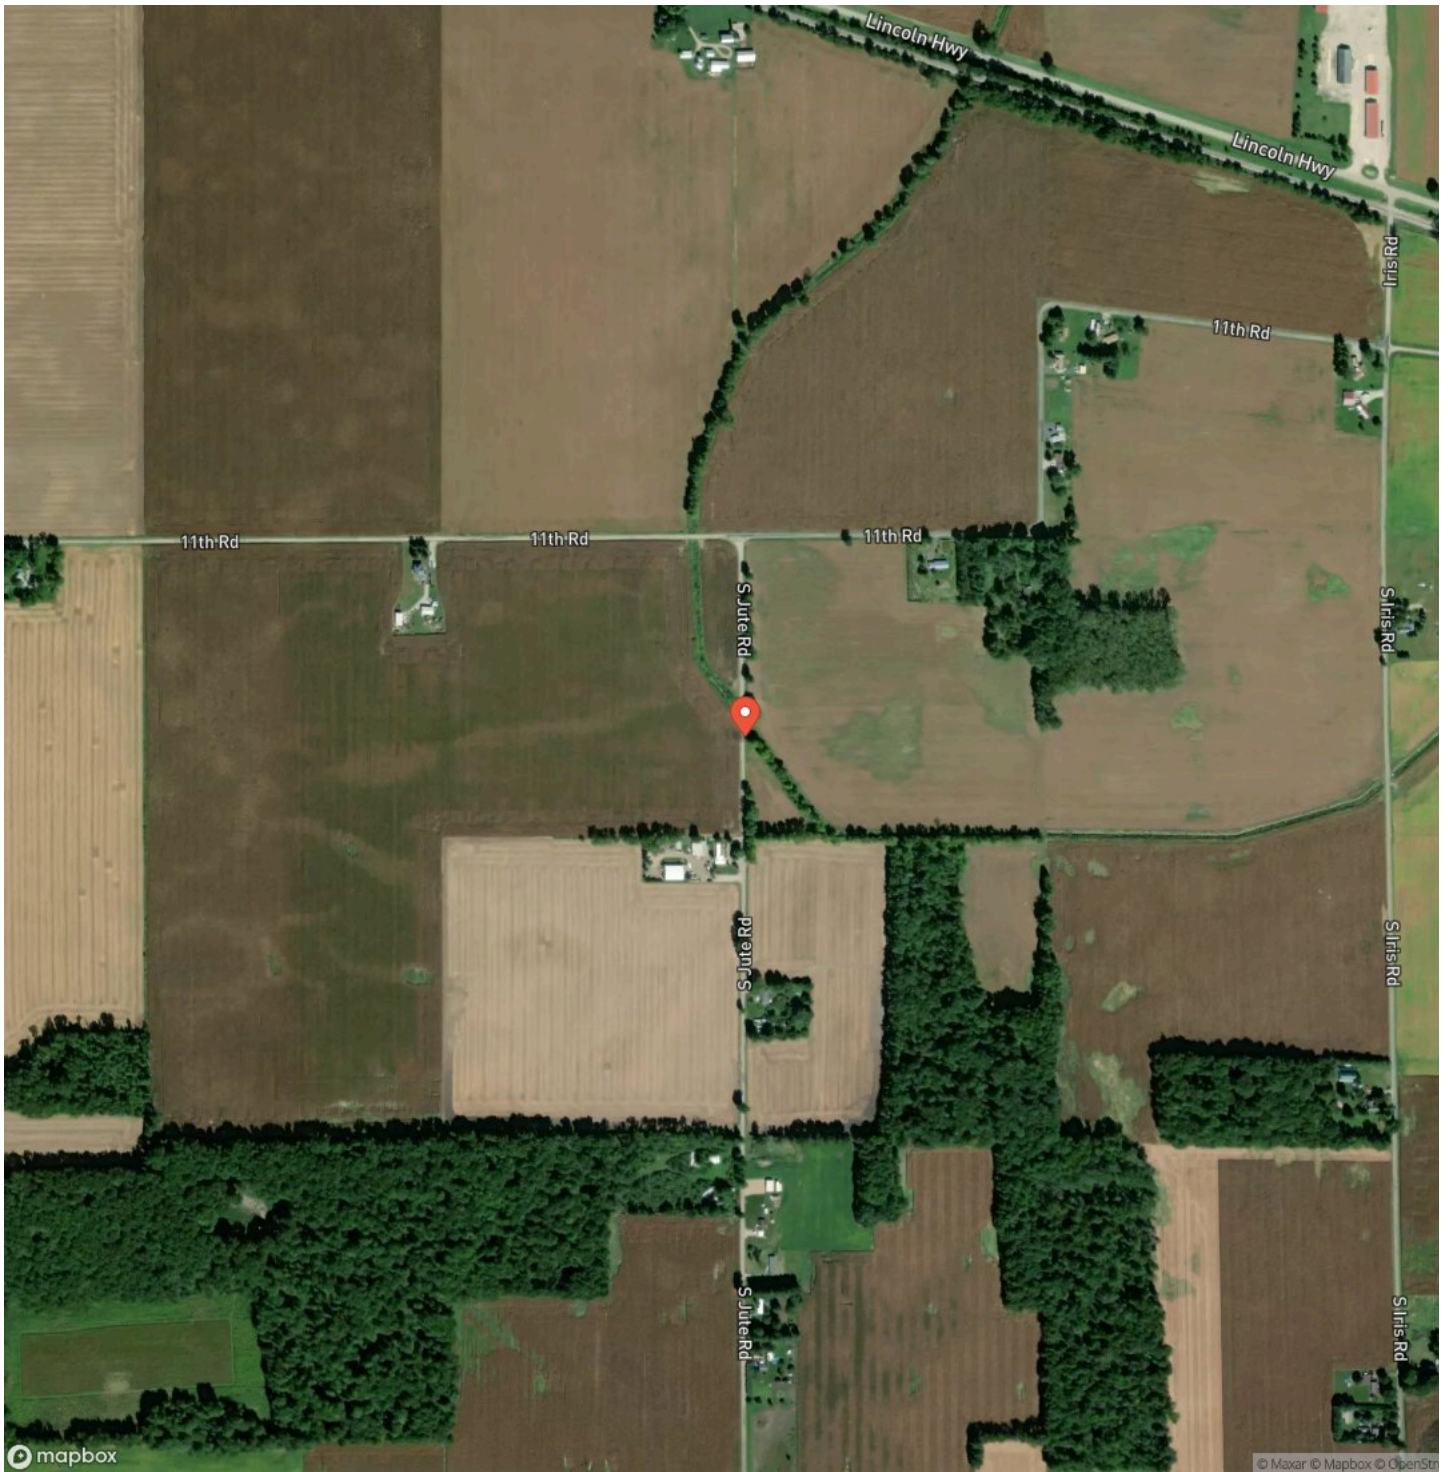

PROPERTY DESCRIPTION

Located between 11th Road and 12th Road on Jute Road near Plymouth, Indiana, this property sits on the eastern side of Marshall County and offers excellent recreational opportunities. The land is predominantly timbered, making it ideal for hunting, camping, and outdoor enjoyment.

A notable feature of the property is a 13± acre clearing situated near the center, currently enrolled in the CRP (Conservation Reserve Program). This open area provides great potential for establishing food plots to further enhance wildlife habitat.

61 +/- acres - Jute Road, Plymouth, IN - Marshall County - Land for Sale
Plymouth, IN / Marshall County

Locator Map

Locator Map

Satellite Map

DISCLAIMERS

Needs new survey

Mossy Oak Properties Indiana Land and Lifestyle