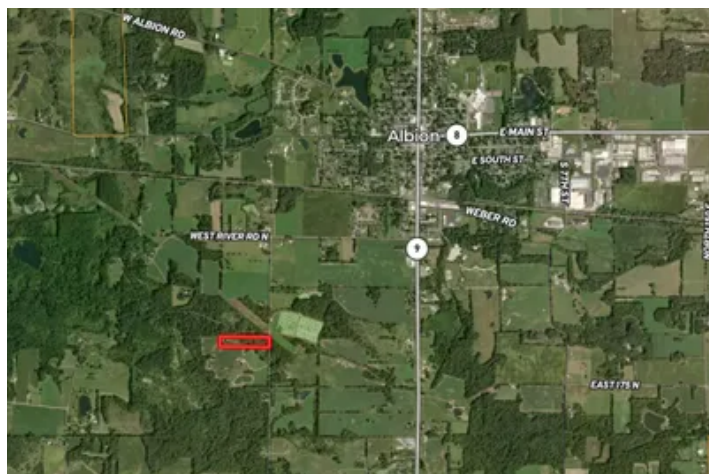

1933 N 50 W, Albion, IN - 1,774 Sq Ft Home | 3 Beds, 2 Baths | 8± Acres in Noble County
Albion, IN / Noble County