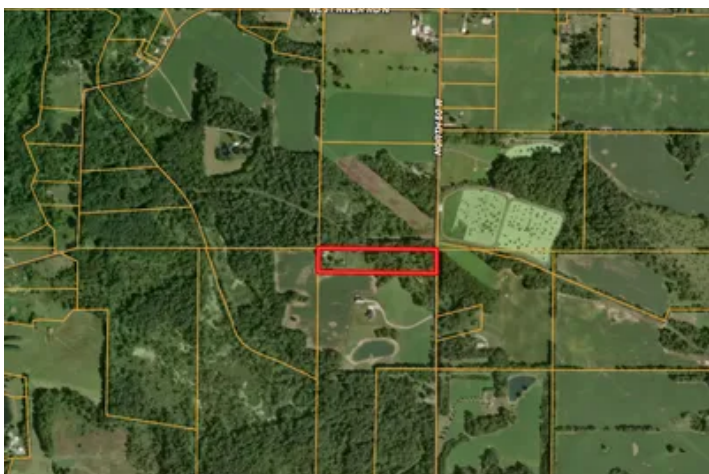

1933 N 50 W, Albion, IN - 1,774 Sq Ft Home | 3 Beds, 2 Baths | 8± Acres in Noble County
Albion, IN / Noble County