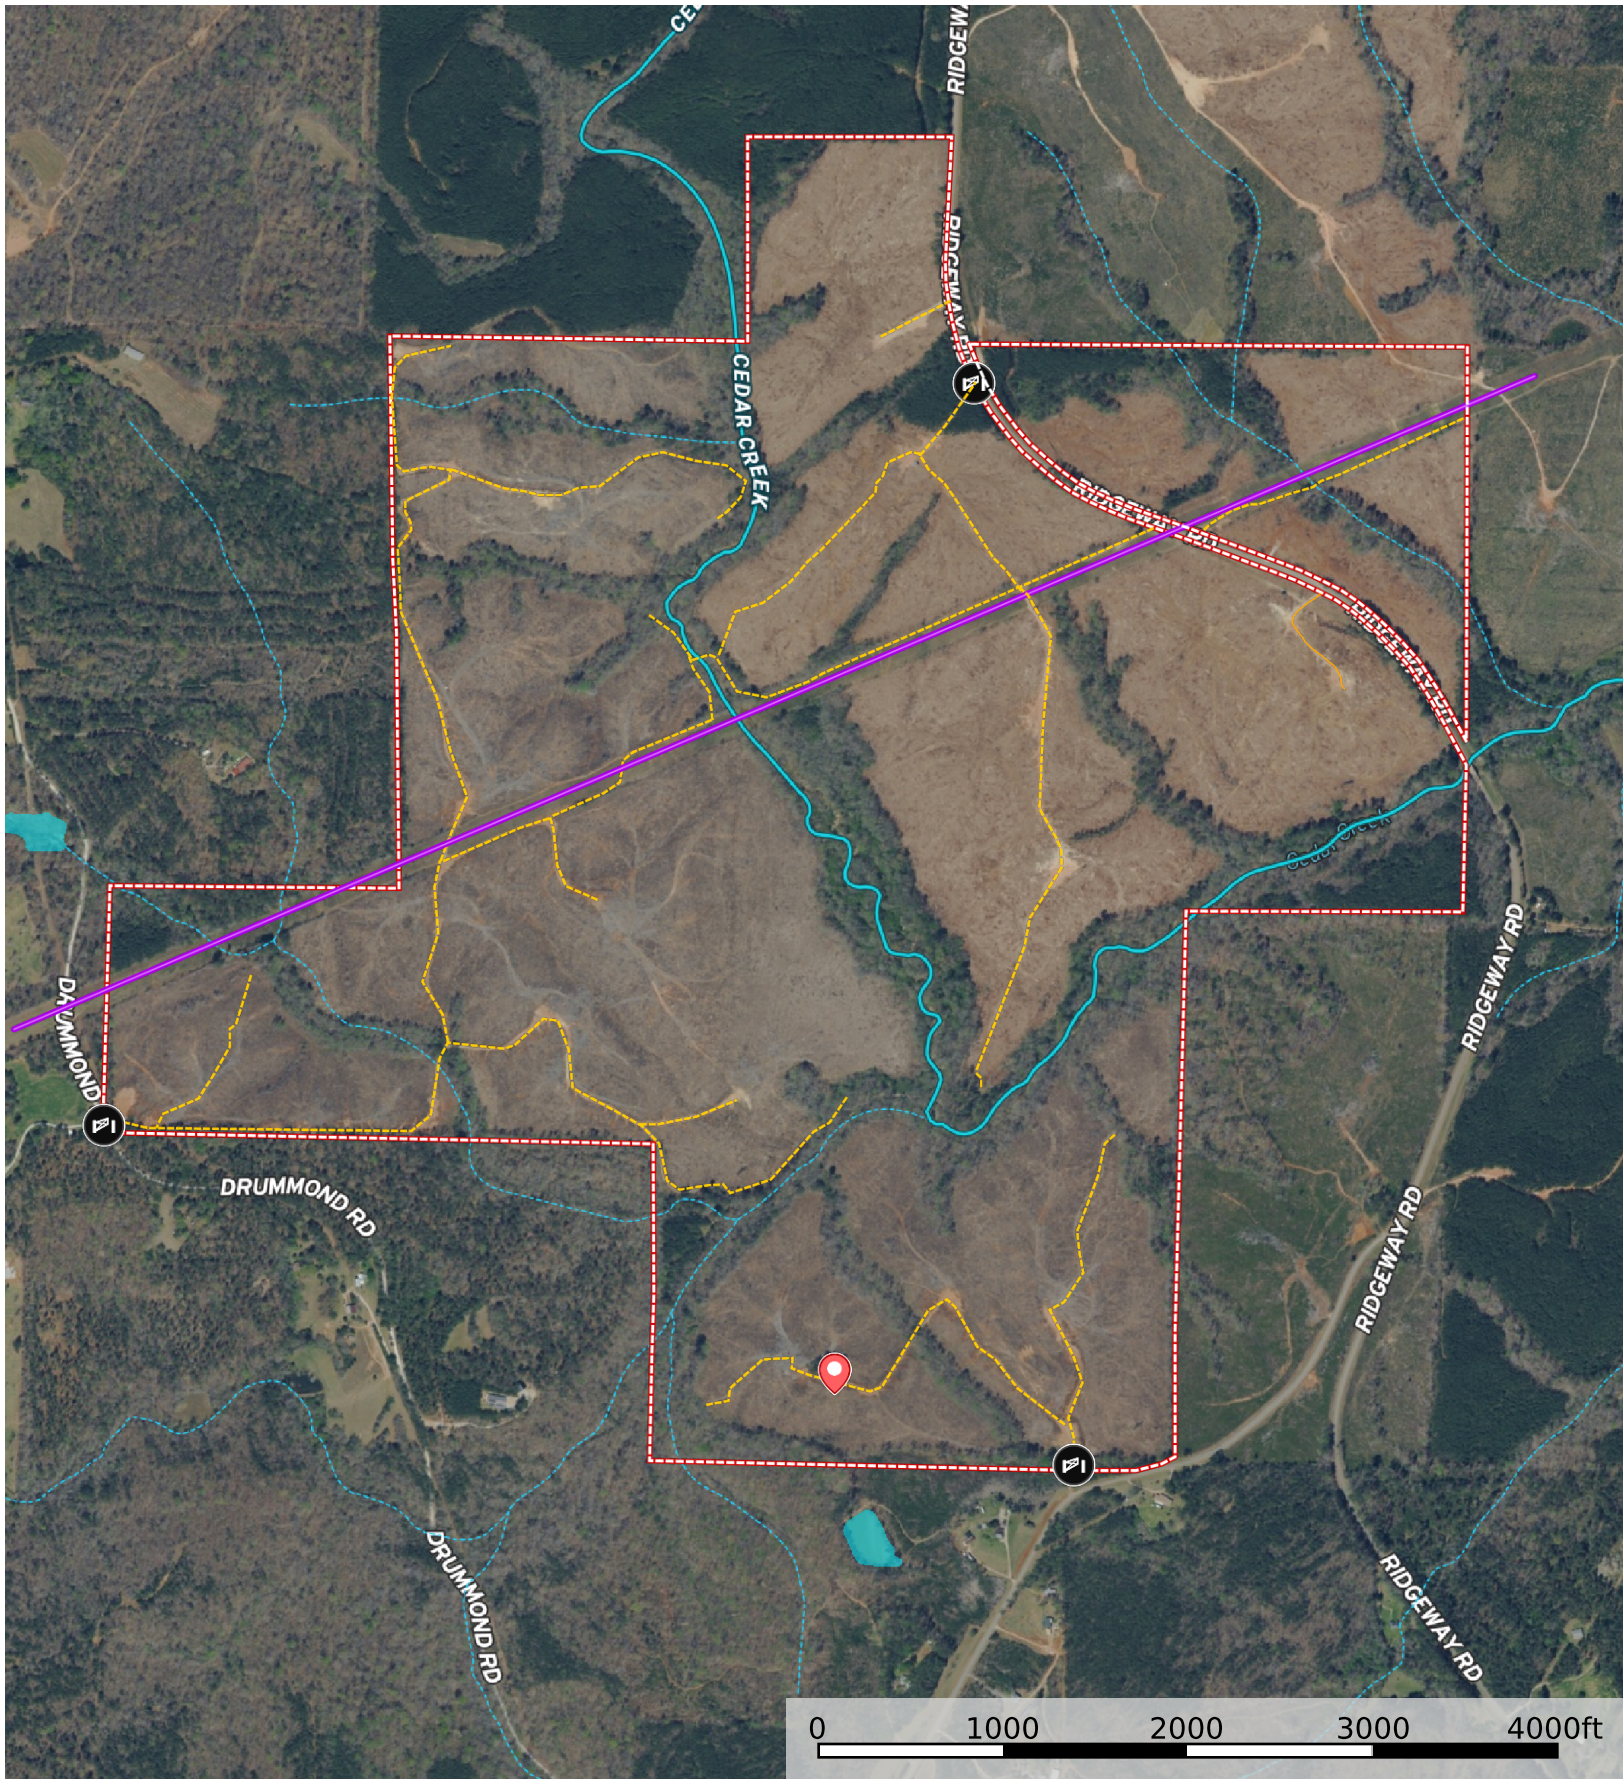

Quillian Heard County 715 acres Georgia, AC +/-

- Gate
- Marker
- Pipeline
- Road / Trail
- Track
- Boundary
- Stream, Intermittent
- River/Creek
- Water Body